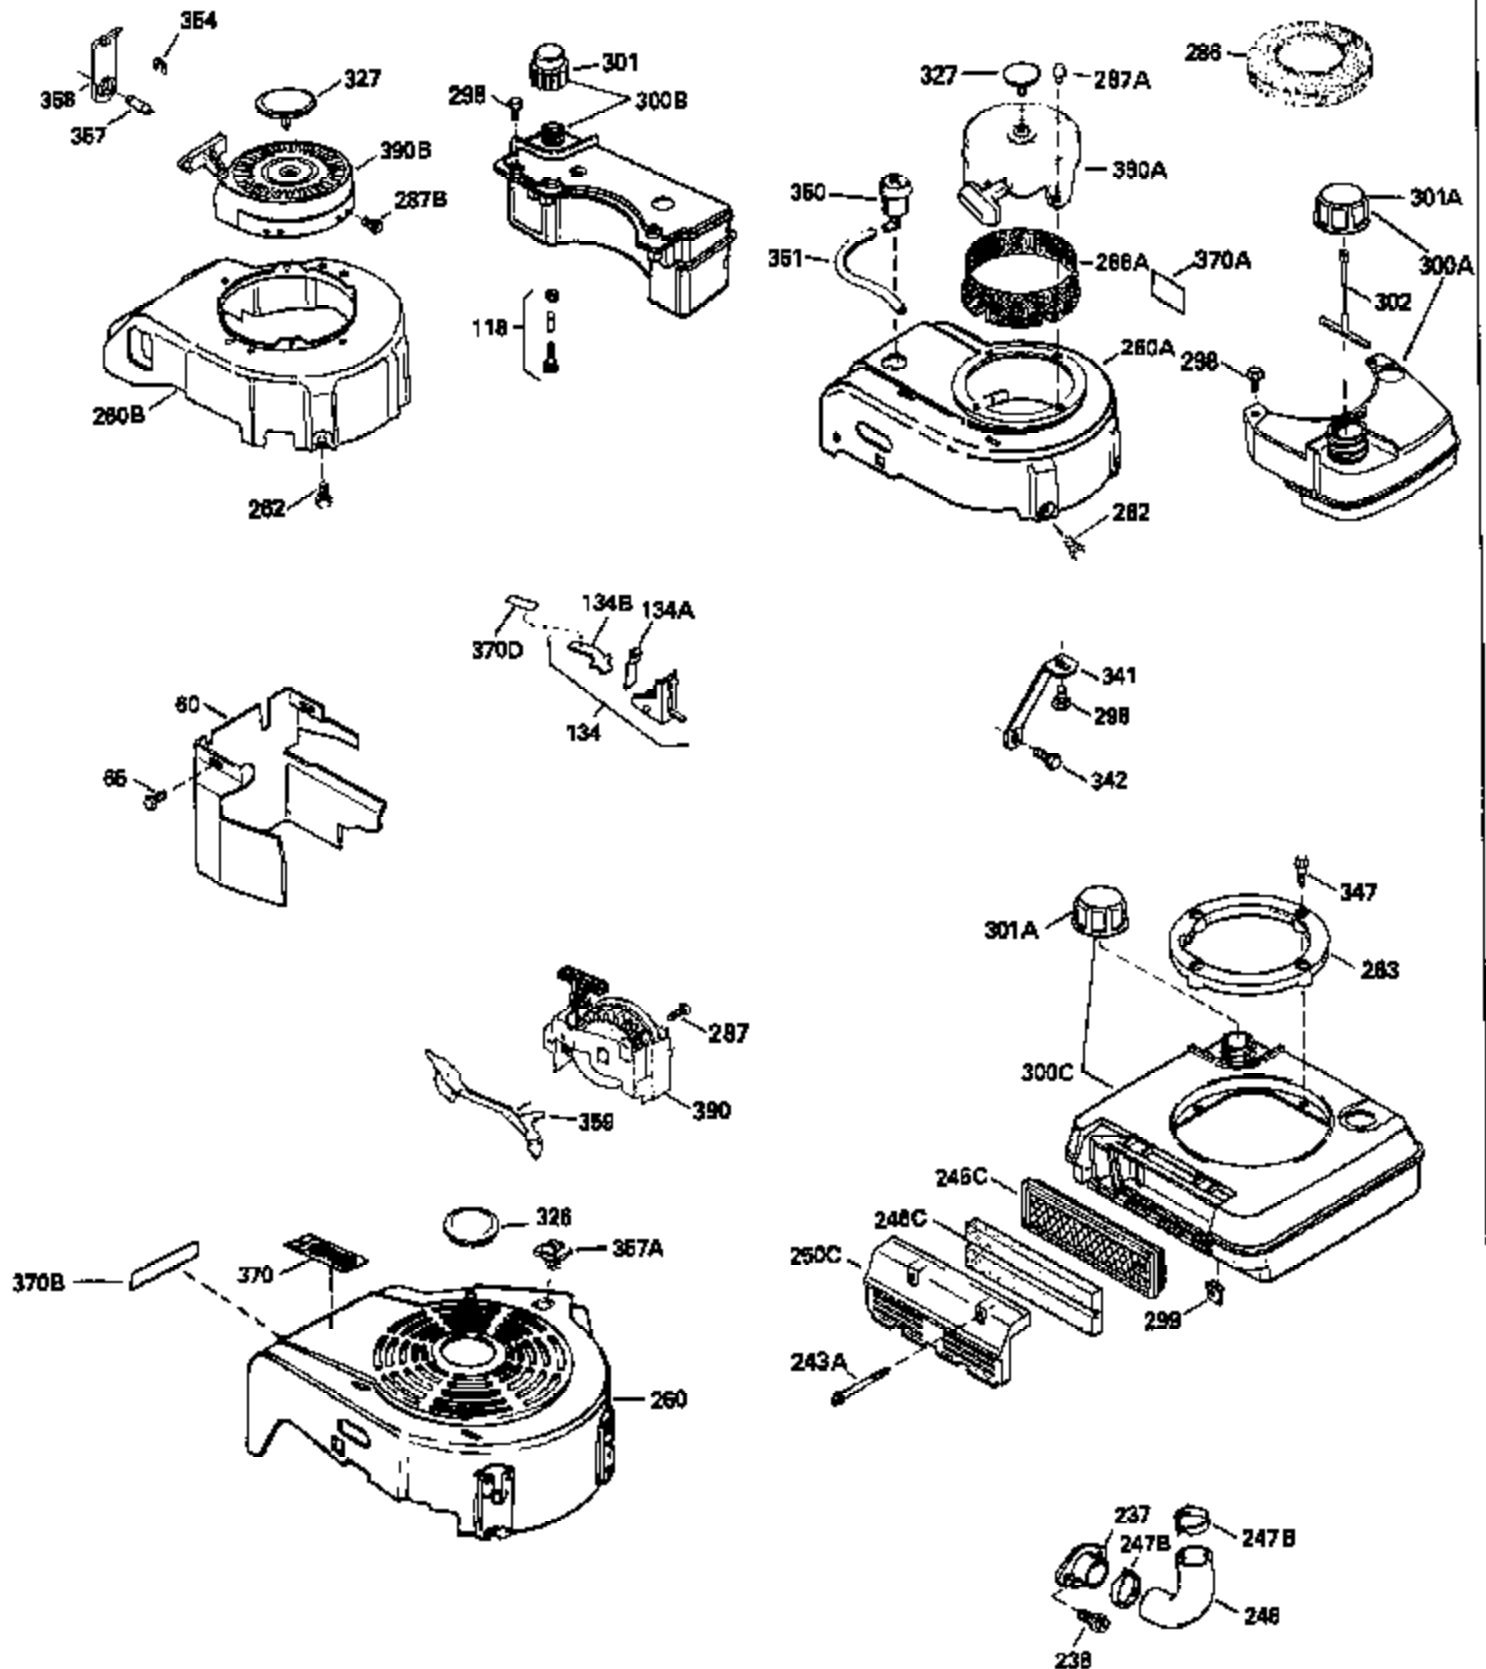

ILLUSTRATION SHOWS TYPICAL PARTS ONLY. ORDER BY PART NUMBER. PARTS NOT LISTED ARE SUPPLIED BY OEM.

Ref #	Part Number	Qty	Description
118	730194		Rope Guide Kit (Use as required with 34476 fuel tank)
134	34657		Spark Plug Stop Lever (Incl. 134A & 1 34B)
134A	34438		Spring, Stop switch
134B	34439		Clip, Stop switch
238	650806		Screw, 10-32 x 5/8"
246C	35705		Filter, Pre-Air (Optional)
260A	34859		Housing, Blower
262	650831		Screw, 1/4-20 x 15/32"
286	35009		Screen, Starter cup
287A	650735		Screw, 10-24 x 3/8" (Use as required)
287A			Pop Rivet, (3/16" Dia.)(Purchase locally)
301	33032		Fuel Cap
370D	34407		Decal, Stop control
370A	34365		Decal, Instruction
379	631021		Inlet Needle, Seat & Clip Assy.
390A	590420A		Rewind Starter (Refer to Division 5, Section C, page 25 or Fiche 8, Grid G-7 for breakdown)