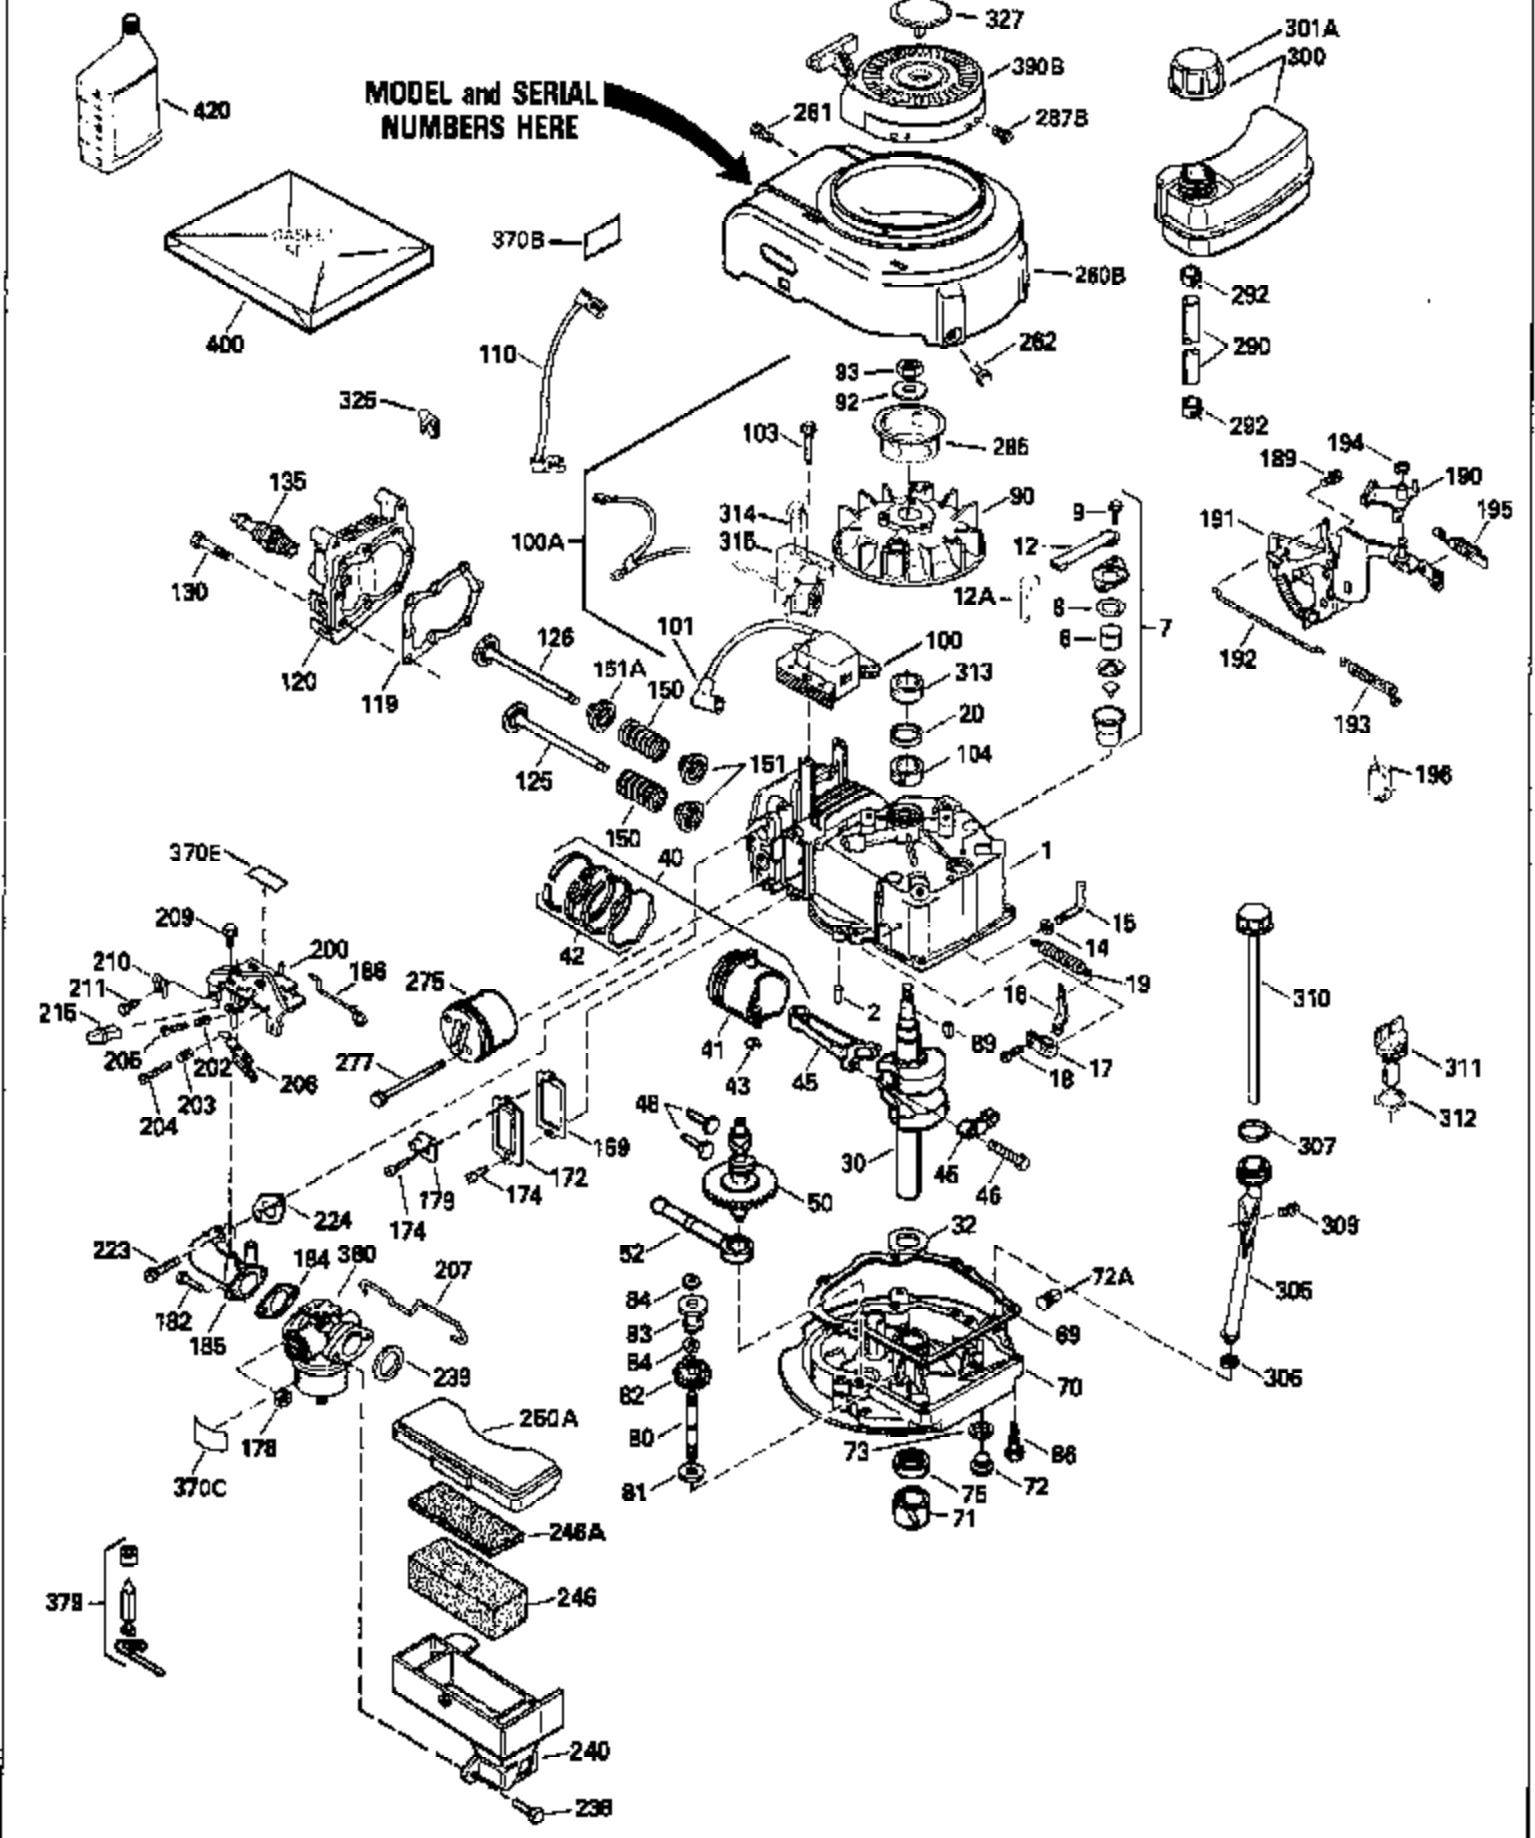

ILLUSTRATION SHOWS TYPICAL PARTS ONLY. ORDER BY PART NUMBER. PARTS NOT LISTED ARE SUPPLIED BY OEM.

MODEL and SERIAL
NUMBERS HERE

Ref #	Part Number	Qty	Description
1	35022		Cylinder Ass'y. (Incl.2, 8, 9 & 20) (2-5/16")
2	26727		Pin, Dowel
6	33734		Element, Breather
7	34214A		Breather Ass'y. (Incl. 6, 8, 9, 12 & 12A)
8	33735		* Gasket, Breather
9	30200		Screw, 10-24 x 9/16"
12	33886		Tube, Breather
14	28277		Washer
15	30589		Rod, Governor (Incl. 14)
16	31383A		Lever, Governor
17	31335		Clamp, Governor lever
18	650548		Screw, 8-32 x 5/16"
19	31361		Spring, Extension
20	32600		Seal, Oil
30	34473		Crankshaft Ass'y.
40	34499		Piston, Pin & Ring Set (Std.) (2-5/16 " Bore)
40	34526		Piston, Pin & Ring Set (.010" OS)
40	34527		Piston, Pin & Ring Set (.020" OS)
41	31761B		Piston & Pin Ass'y. (Incl. 43)(Std.)(2-5/16")
41	32662B		Piston & Pin Ass'y. (Incl. 43) (.010" OS)
41	32663B		Piston & Pin Ass'y. (Incl. 43) (.020" OS)
42	27565		Ring Set (Std.) (2-5/16" Bore)
42	27566		Ring Set (.010" OS)
42	27567		Ring Set (.020" OS)
43	20381		Ring, Piston pin retaining
45	30963B		Rod Assy., Connecting (Incl. 46)
46	32610A		Bolt, Connecting rod
48	27241		Lifter, Valve
50	33553		Camshaft (MCR)
52	29914		Oil Pump Assy.
69	35261		* Gasket, Mounting flange
70	30571A		Flange Ass'y. (Incl. 72, 73, 75, 80 & 311)
72	30572		Plug, Oil drain (Incl. 73)
73	28833		* Drain Plug Gasket (Not req. W/plastic plug)
75	26208		Seal, Oil
80	30574		Shaft, Governor
81	30590A		Washer, Flat
82	30591		Gear Assy., Governor (Incl. 81)
83	30588A		Spool, Governor
84	29193		Ring, Retaining
86	650488		Screw, 1/4-20 x 1-1/4"
89	611004		Flywheel Key
90	611046A		Flywheel
92	650815		Washer, Belleville
93	650816		Nut, Flywheel
100	730207		Magneto-to-Solid State Conversion Kit (Includes solid state module, solid state flywheel key, and instructions.)(Use as required on external ignition engines only.)
100	34443A		Solid State Assy.
103	650814		Screw, Torx T-15, 10-24 x 1"
110	34961		Ground Wire
119	29953C		* Gasket, Cylinder head
120	34335		Head, Cylinder
125	29313C		Exhaust Valve (Std.) (Incl. 151)
125	29315C		Exhaust Valve (1/32" OS) (Incl. 151)
126	29314B		Intake Valve (Std.) (Incl. 151)
126	29315C		Intake Valve (1/32" OS) (Incl. 151)