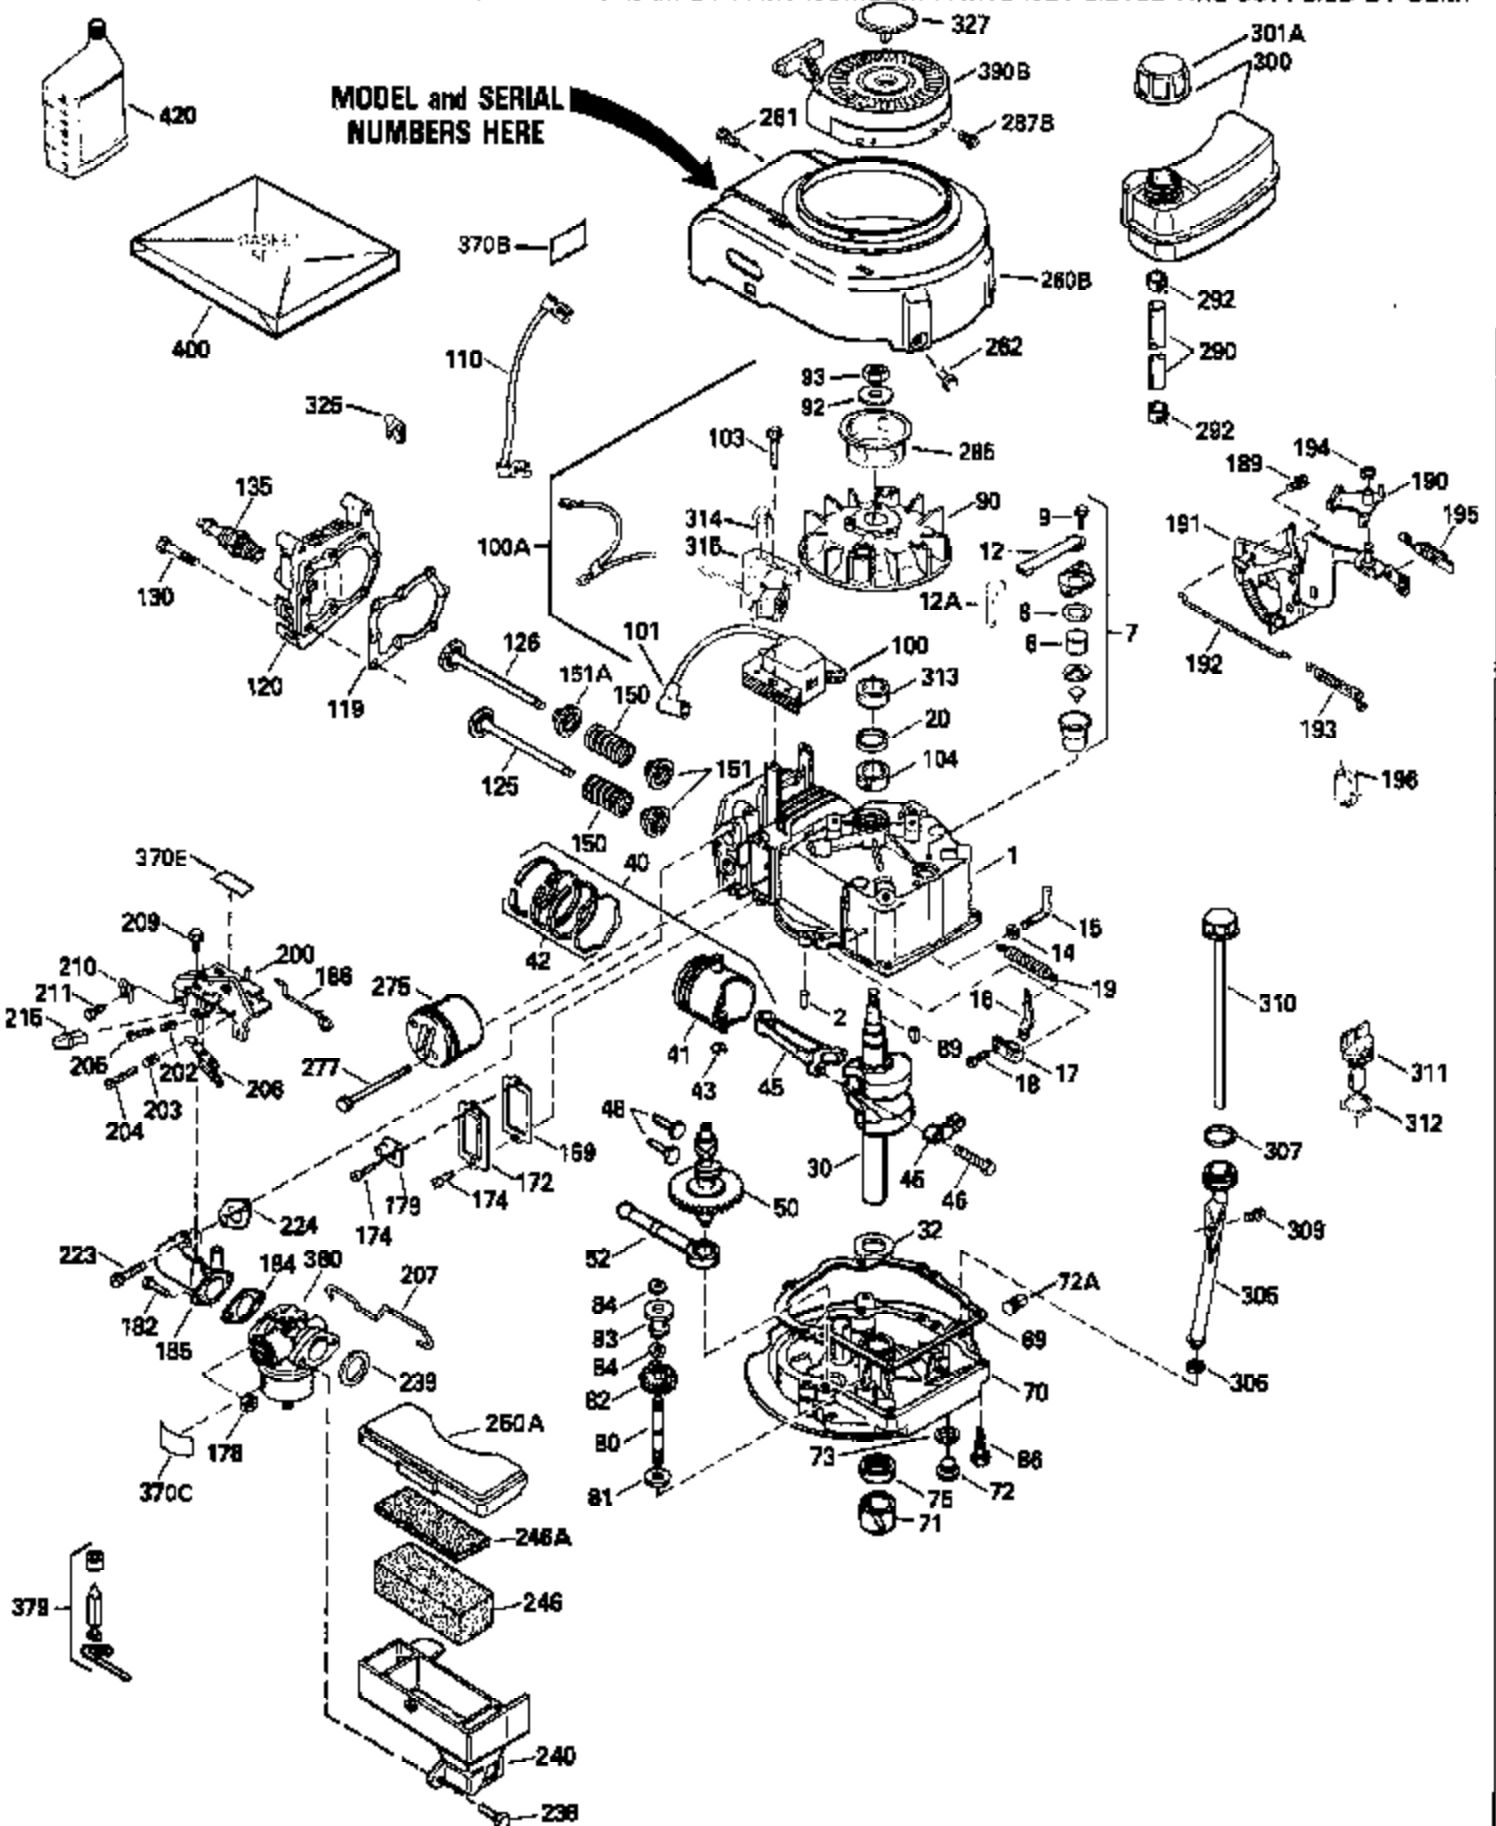

ILLUSTRATION SHOWS TYPICAL PARTS ONLY. ORDER BY PART NUMBER. PARTS NOT LISTED ARE SUPPLIED BY OEM.

MODEL and SERIAL
NUMBERS HERE

Ref #	Part Number	Qty	Description
1	35022		Cylinder Ass'y. (Incl.2, 8, 9 & 20) (2-5/16")
2	26727		Pin, Dowel
6	33734		Element, Breather
7	34214A		Breather Ass'y. (Incl. 6, 8, 9, 12 & 12A)
8	33735		* Gasket, Breather
9	30200		Screw, 10-24 x 9/16"
12	33886		Tube, Breather
14	28277		Washer
15	30589		Rod, Governor (Incl. 14)
16	31383A		Lever, Governor
17	31335		Clamp, Governor lever
18	650548		Screw, 8-32 x 5/16"
19	31361		Spring, Extension
20	32600		Seal, Oil
30	34473		Crankshaft Ass'y.
40	34499		Piston, Pin & Ring Set (Std.) (2-5/16 " Bore)
40	34526		Piston, Pin & Ring Set (.010" OS)
40	34527		Piston, Pin & Ring Set (.020" OS)
41	31761B		Piston & Pin Ass'y. (Incl. 43)(Std.)(2-5/16")
41	32662B		Piston & Pin Ass'y. (Incl. 43) (.010" OS)
41	32663B		Piston & Pin Ass'y. (Incl. 43) (.020" OS)
42	27565		Ring Set (Std.) (2-5/16" Bore)
42	27566		Ring Set (.010" OS)
42	27567		Ring Set (.020" OS)
43	20381		Ring, Piston pin retaining
45	30963B		Rod Assy., Connecting (Incl. 46)
46	32610A		Bolt, Connecting rod
48	27241		Lifter, Valve
50	33553		Camshaft (MCR)
52	29914		Oil Pump Assy.
69	35261		* Gasket, Mounting flange
70	30571A		Flange Ass'y. (Incl. 72, 73, 75, 80 & 311)
72	30572		Plug, Oil drain (Incl. 73)
73	28833		* Drain Plug Gasket (Not req. W/plastic plug)
75	26208		Seal, Oil
80	30574		Shaft, Governor
81	30590A		Washer, Flat
82	30591		Gear Assy., Governor (Incl. 81)
83	30588A		Spool, Governor
84	29193		Ring, Retaining
86	650488		Screw, 1/4-20 x 1-1/4"
89	611004		Flywheel Key
90	611046A		Flywheel
92	650815		Washer, Belleville
93	650816		Nut, Flywheel
100	730207		Magneto-to-Solid State Conversion Kit (Includes solid state module, solid state flywheel key, and instructions.)(Use as required on external ignition engines only.)
100	34443A		Solid State Assy.
103	650814		Screw, Torx T-15, 10-24 x 1"
110	34961		Ground Wire
119	29953C		* Gasket, Cylinder head
120	34335		Head, Cylinder
125	29313C		Exhaust Valve (Std.) (Incl. 151)
125	29315C		Exhaust Valve (1/32" OS) (Incl. 151)
126	29314B		Intake Valve (Std.) (Incl. 151)
126	29315C		Intake Valve (1/32" OS) (Incl. 151)