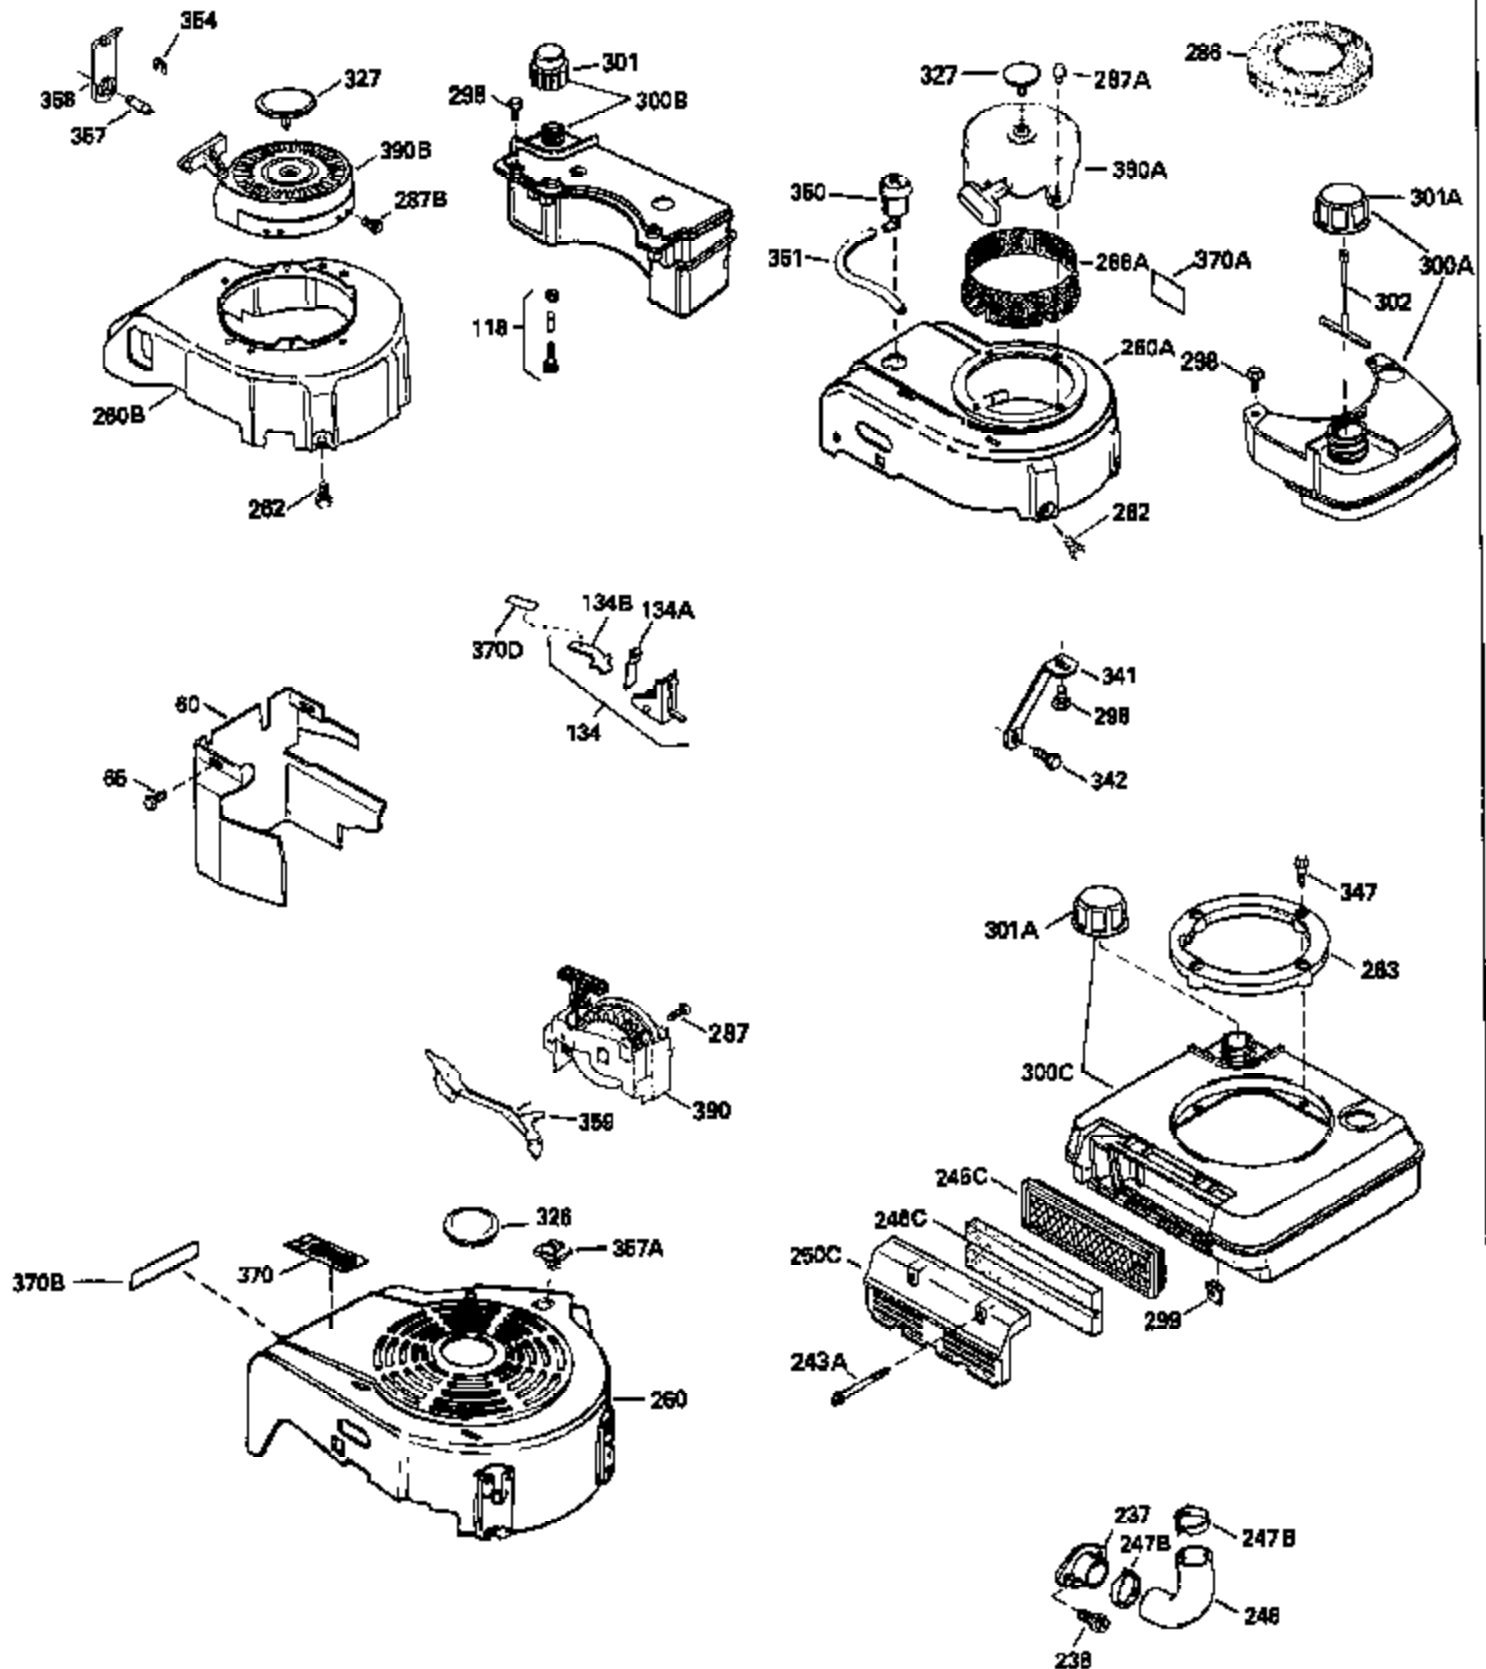

ILLUSTRATION SHOWS TYPICAL PARTS ONLY. ORDER BY PART NUMBER. PARTS NOT LISTED ARE SUPPLIED BY OEM.

Ref #	Part Number	Qty	Description
118	730194		Rope Guide Kit (Use as required with 34476 fuel tank)
238	650806		Screw, 10-32 x 5/8"
246C	35705		Filter, Pre-Air (Optional)
260A	34859		Housing, Blower
262	650831		Screw, 1/4-20 x 15/32"
286	35009		Screen, Starter cup
287A	650735		Screw, 10-24 x 3/8" (Use as required)
287A			Pop Rivet, (3/16" Dia.)(Purchase locally)
301	33032		Fuel Cap
354	35025		Staple (Not used on all models)
357	34985		Rope Stop & Staple Ass'y. (Incl. 354)
358	35168		Bracket Assy., Rope guide
370	34993		Decal, Instruction
379	631021		Inlet Needle, Seat & Clip Assy.
390A	590420A		Rewind Starter (Refer to Division 5, Section C, page 25 or Fiche 8, Grid G-7 for breakdown)