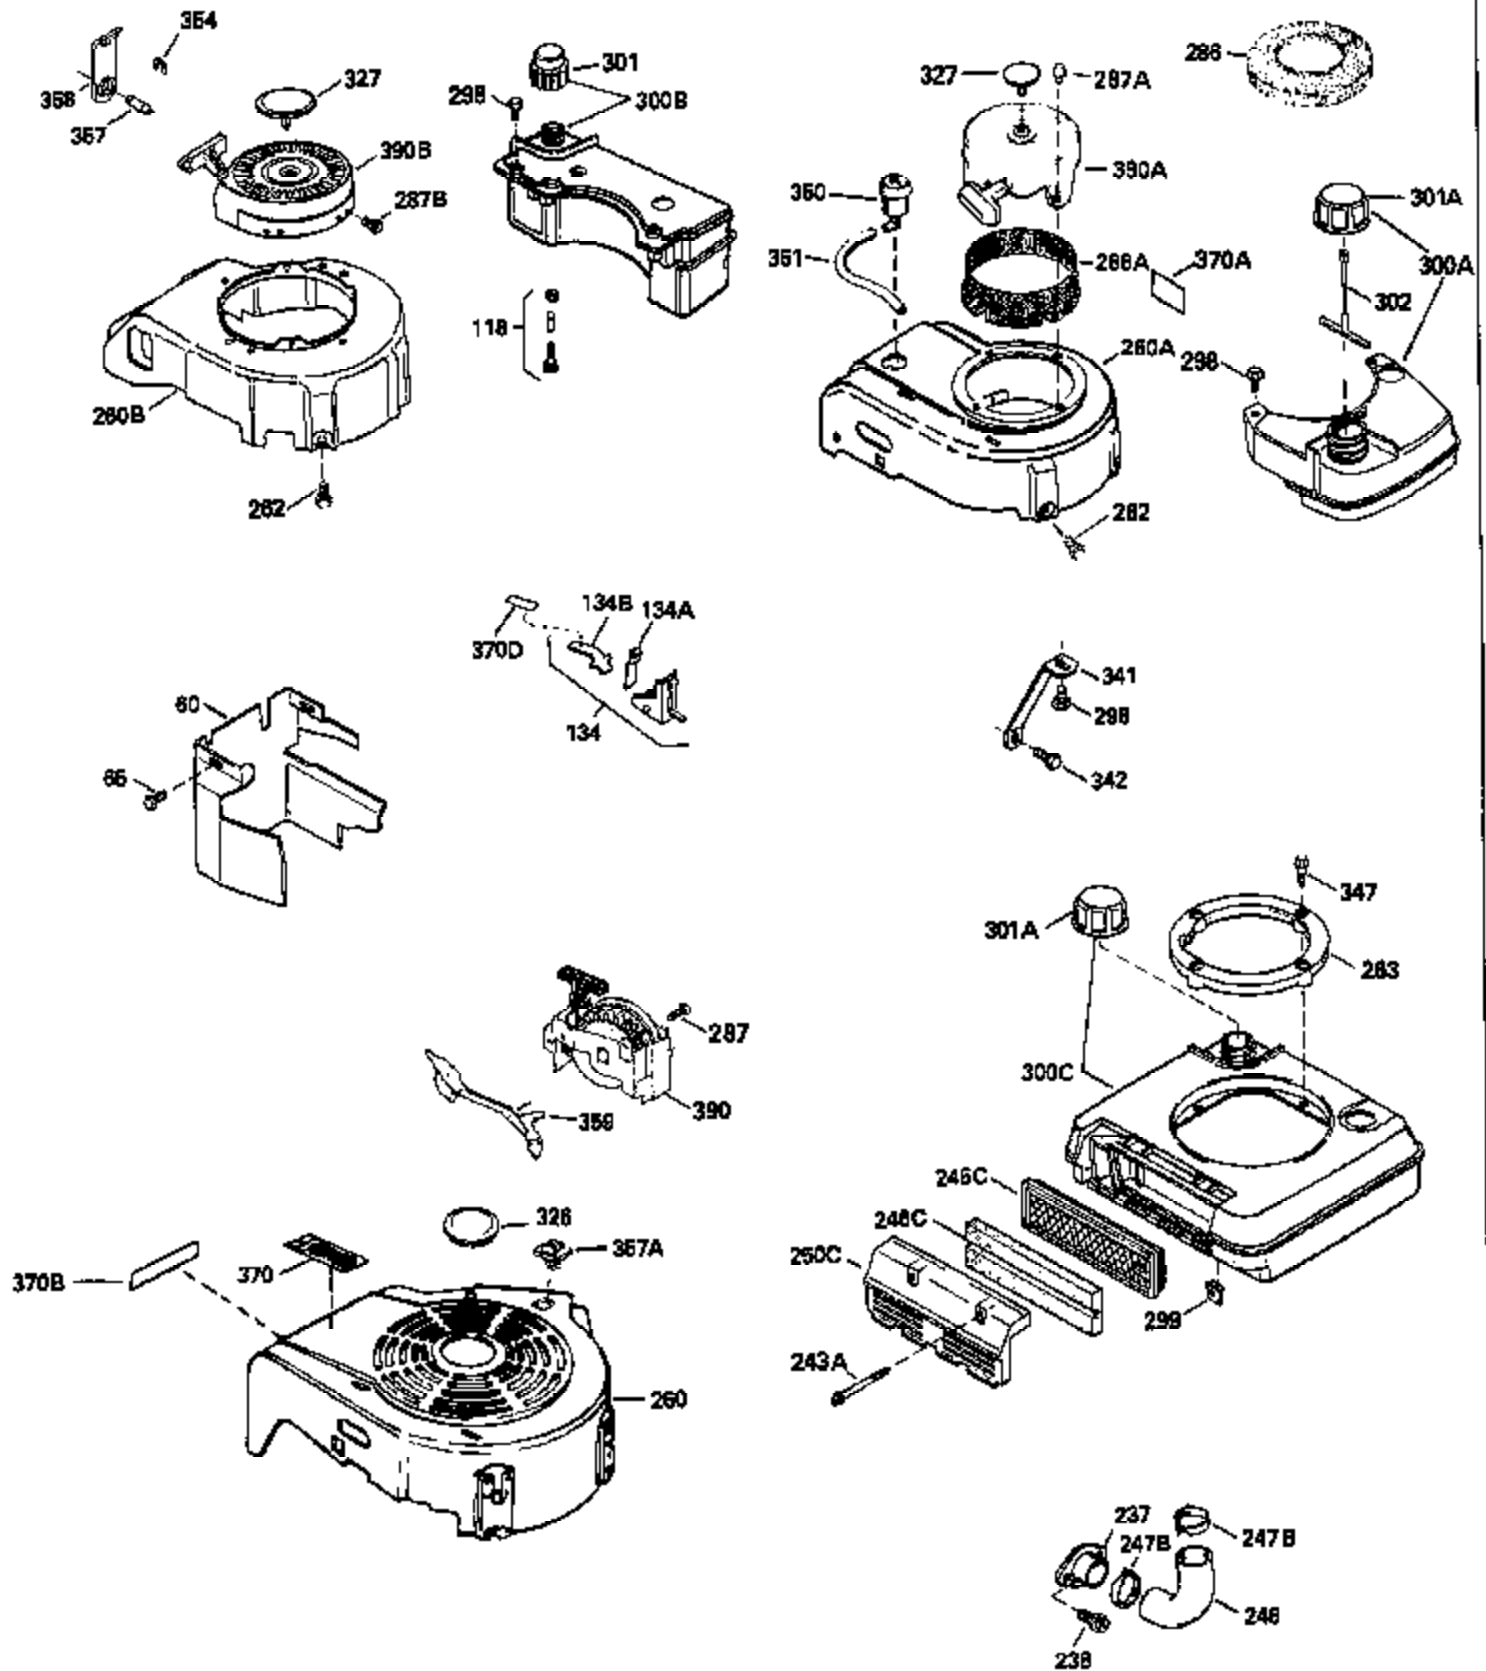

Ref #	Part Number	Qty	Description
420	730225		SAE 30, 4-Cycle Engine Oil (Quart)

ILLUSTRATION SHOWS TYPICAL PARTS ONLY. ORDER BY PART NUMBER. PARTS NOT LISTED ARE SUPPLIED BY OEM.

Ref #	Part Number	Qty	Description
118	730194		Rope Guide Kit (Use as required with 34476 fuel tank)
238	650806		Screw, 10-32 x 5/8"
246C	35705		Filter, Pre-Air (Optional)
260A	34859		Housing, Blower
262	650831		Screw, 1/4-20 x 15/32"
286	35009		Screen, Starter cup
287A	650735		Screw, 10-24 x 3/8" (Use as required)
287A			Pop Rivet, (3/16" Dia.)(Purchase locally)
301	33032		Fuel Cap
370A	34346		Decal, Instruction
379	631021		Inlet Needle, Seat & Clip Assy.
390A	590420A		Rewind Starter (Refer to Division 5, Section C, page 25 or Fiche 8, Grid G-7 for breakdown)