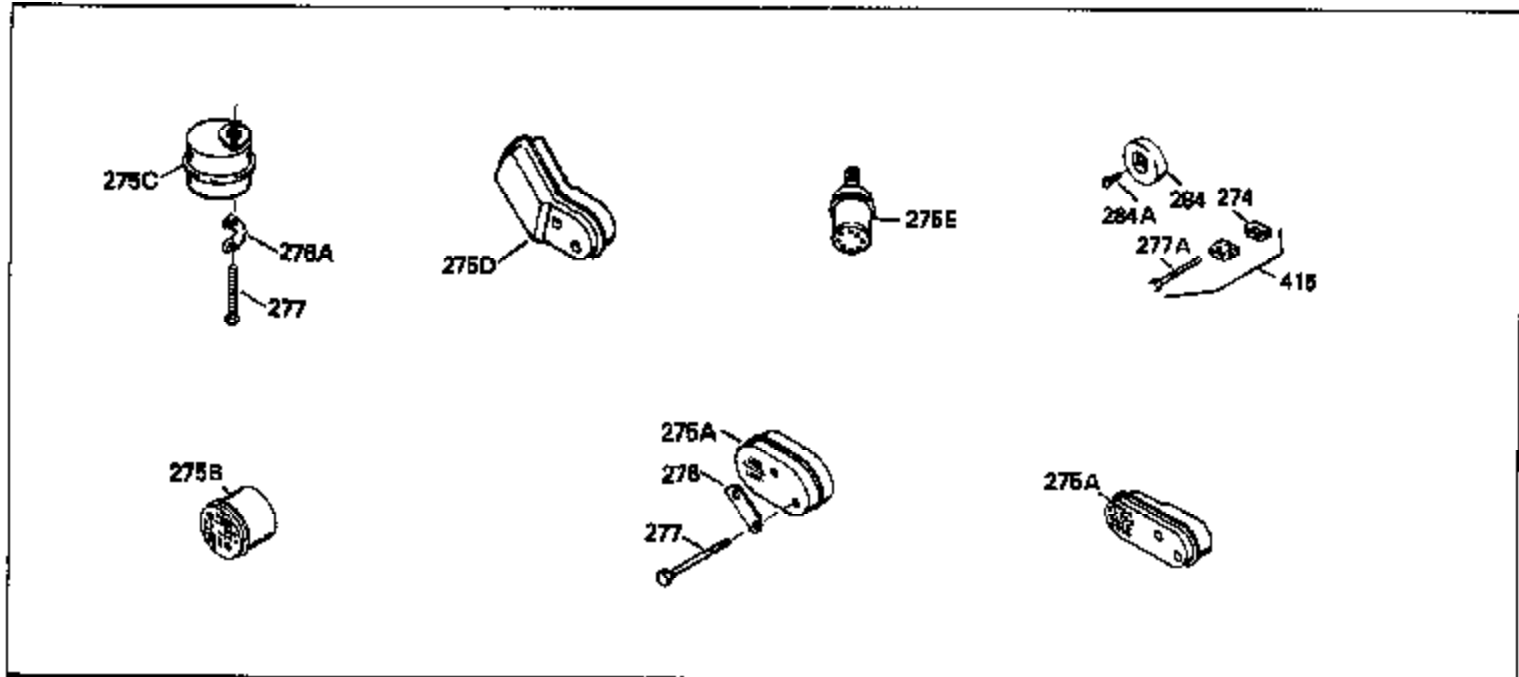

Ref #	Part Number	Qty	Description
420	730225		SAE 30, 4-Cycle Engine Oil (Quart)

ILLUSTRATION SHOWS TYPICAL PARTS ONLY. ORDER BY PART NUMBER. PARTS NOT LISTED ARE SUPPLIED BY OEM.

Ref #	Part Number	Qty	Description
118	730194		Rope Guide Kit (Use as required with 34476 fuel tank)
238	650806		Screw, 10-32 x 5/8"
246C	35705		Filter, Pre-Air (Optional)
260A	34859		Housing, Blower
262	650831		Screw, 1/4-20 x 15/32"
286	35009		Screen, Starter cup
287A	650735		Screw, 10-24 x 3/8" (Use as required)
287A			Pop Rivet, (3/16" Dia.)(Purchase locally)
301	33032		Fuel Cap
370A	34346		Decal, Instruction
379	631021		Inlet Needle, Seat & Clip Assy.
390A	590420A		Rewind Starter (Refer to Division 5, Section C, page 25 or Fiche 8, Grid G-7 for breakdown)