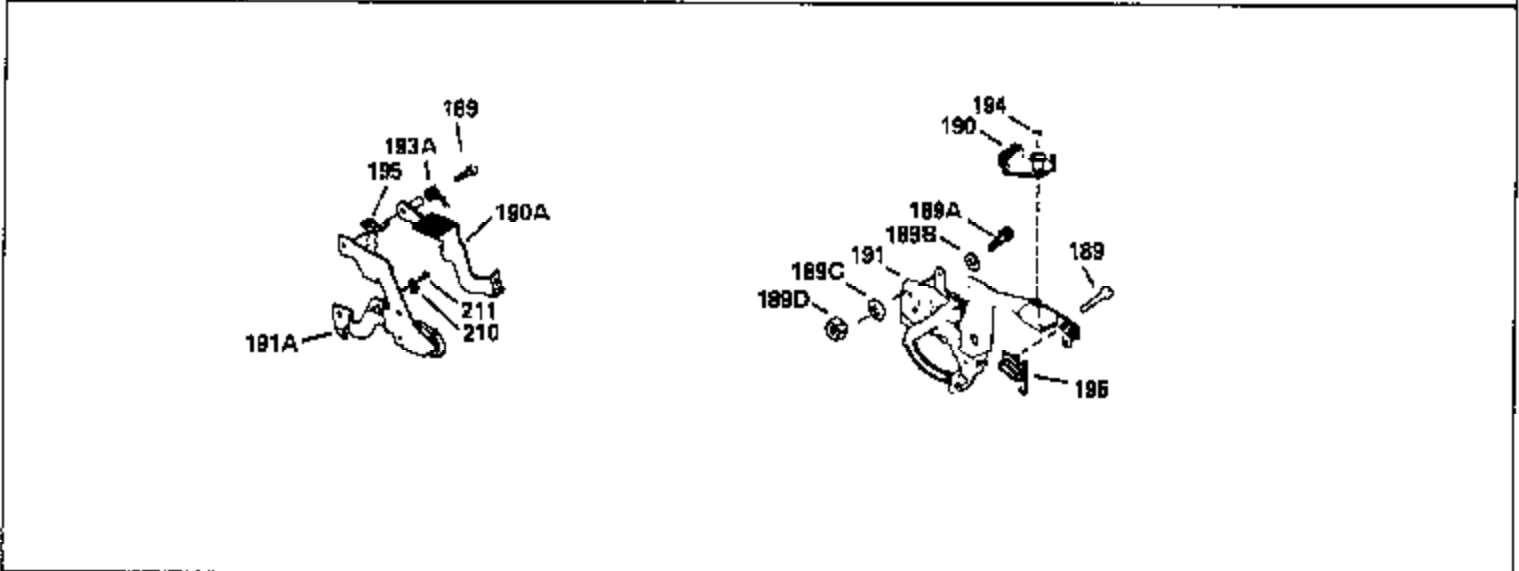

Ref #	Part Number	Qty	Description
420	730225		SAE 30, 4-Cycle Engine Oil (Quart)

ILLUSTRATION SHOWS TYPICAL PARTS ONLY. ORDER BY PART NUMBER. PARTS NOT LISTED ARE SUPPLIED BY OEM.

Ref #	Part Number	Qty	Description
118	730194		Rope Guide Kit (Use as required with 34476 fuel tank)
238	650806		Screw, 10-32 x 5/8"
246C	35705		Filter, Pre-Air (Optional)
260A	34859		Housing, Blower
262	650831		Screw, 1/4-20 x 15/32"
286	35009		Screen, Starter cup
287A	650735		Screw, 10-24 x 3/8" (Use as required)
287A			Pop Rivet, (3/16" Dia.)(Purchase locally)
301	33032		Fuel Cap
370A	34346		Decal, Instruction
379	631021		Inlet Needle, Seat & Clip Assy.
390A	590420A		Rewind Starter (Refer to Division 5, Section C, page 25 or Fiche 8, Grid G-7 for breakdown)