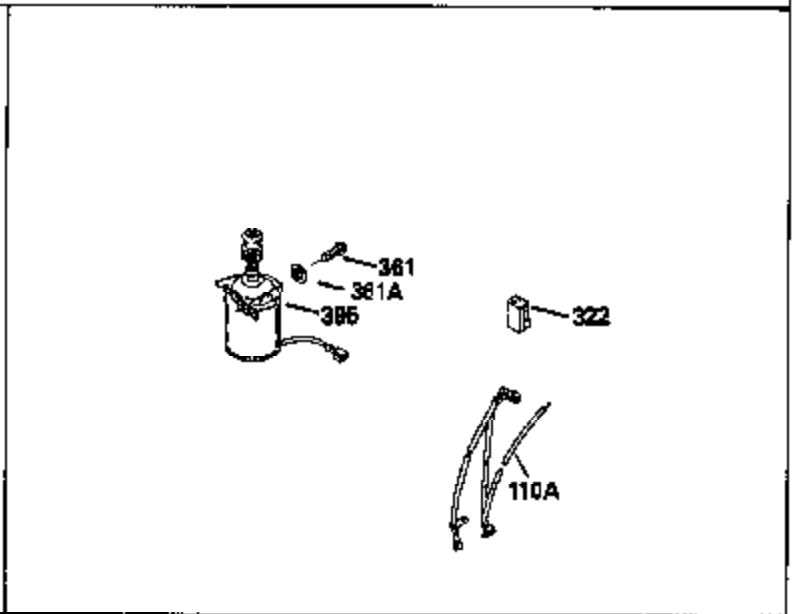

Ref #	Part Number	Qty	Description
420	730225		SAE 30, 4-Cycle Engine Oil (Quart)

ILLUSTRATION SHOWS TYPICAL PARTS ONLY. ORDER BY PART NUMBER. PARTS NOT LISTED ARE SUPPLIED BY OEM.

Ref #	Part Number	Qty	Description
118	730194		Rope Guide Kit (Use as required with 34476 fuel tank)
238	650806		Screw, 10-32 x 5/8"
246C	35705		Filter, Pre-Air (Optional)
260A	34859		Housing, Blower
262	650831		Screw, 1/4-20 x 15/32"
286	35009		Screen, Starter cup
287A	650735		Screw, 10-24 x 3/8" (Use as required)
287A			Pop Rivet, (3/16" Dia.)(Purchase locally)
301	33032		Fuel Cap
370A	34346		Decal, Instruction
379	631021		Inlet Needle, Seat & Clip Assy.
390A	590420A		Rewind Starter (Refer to Division 5, Section C, page 25 or Fiche 8, Grid G-7 for breakdown)