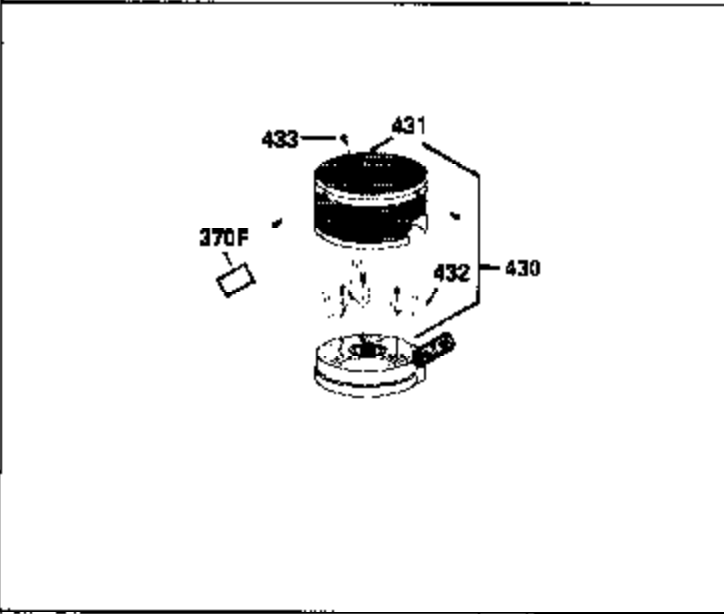

Ref #	Part Number	Qty	Description
420	730225		SAE 30, 4-Cycle Engine Oil (Quart)

ILLUSTRATION SHOWS TYPICAL PARTS ONLY. ORDER BY PART NUMBER. PARTS NOT LISTED ARE SUPPLIED BY OEM.

Ref #	Part Number	Qty	Description
118	730194		Rope Guide Kit (Use as required with 34476 fuel tank)
238	650806		Screw, 10-32 x 5/8"
246C	35705		Filter, Pre-Air (Optional)
260A	34859		Housing, Blower
262	650831		Screw, 1/4-20 x 15/32"
286	35009		Screen, Starter cup
287A	650735		Screw, 10-24 x 3/8" (Use as required)
287A			Pop Rivet, (3/16" Dia.)(Purchase locally)
301	33032		Fuel Cap
370A	34346		Decal, Instruction
379	631021		Inlet Needle, Seat & Clip Assy.
390A	590420A		Rewind Starter (Refer to Division 5, Section C, page 25 or Fiche 8, Grid G-7 for breakdown)