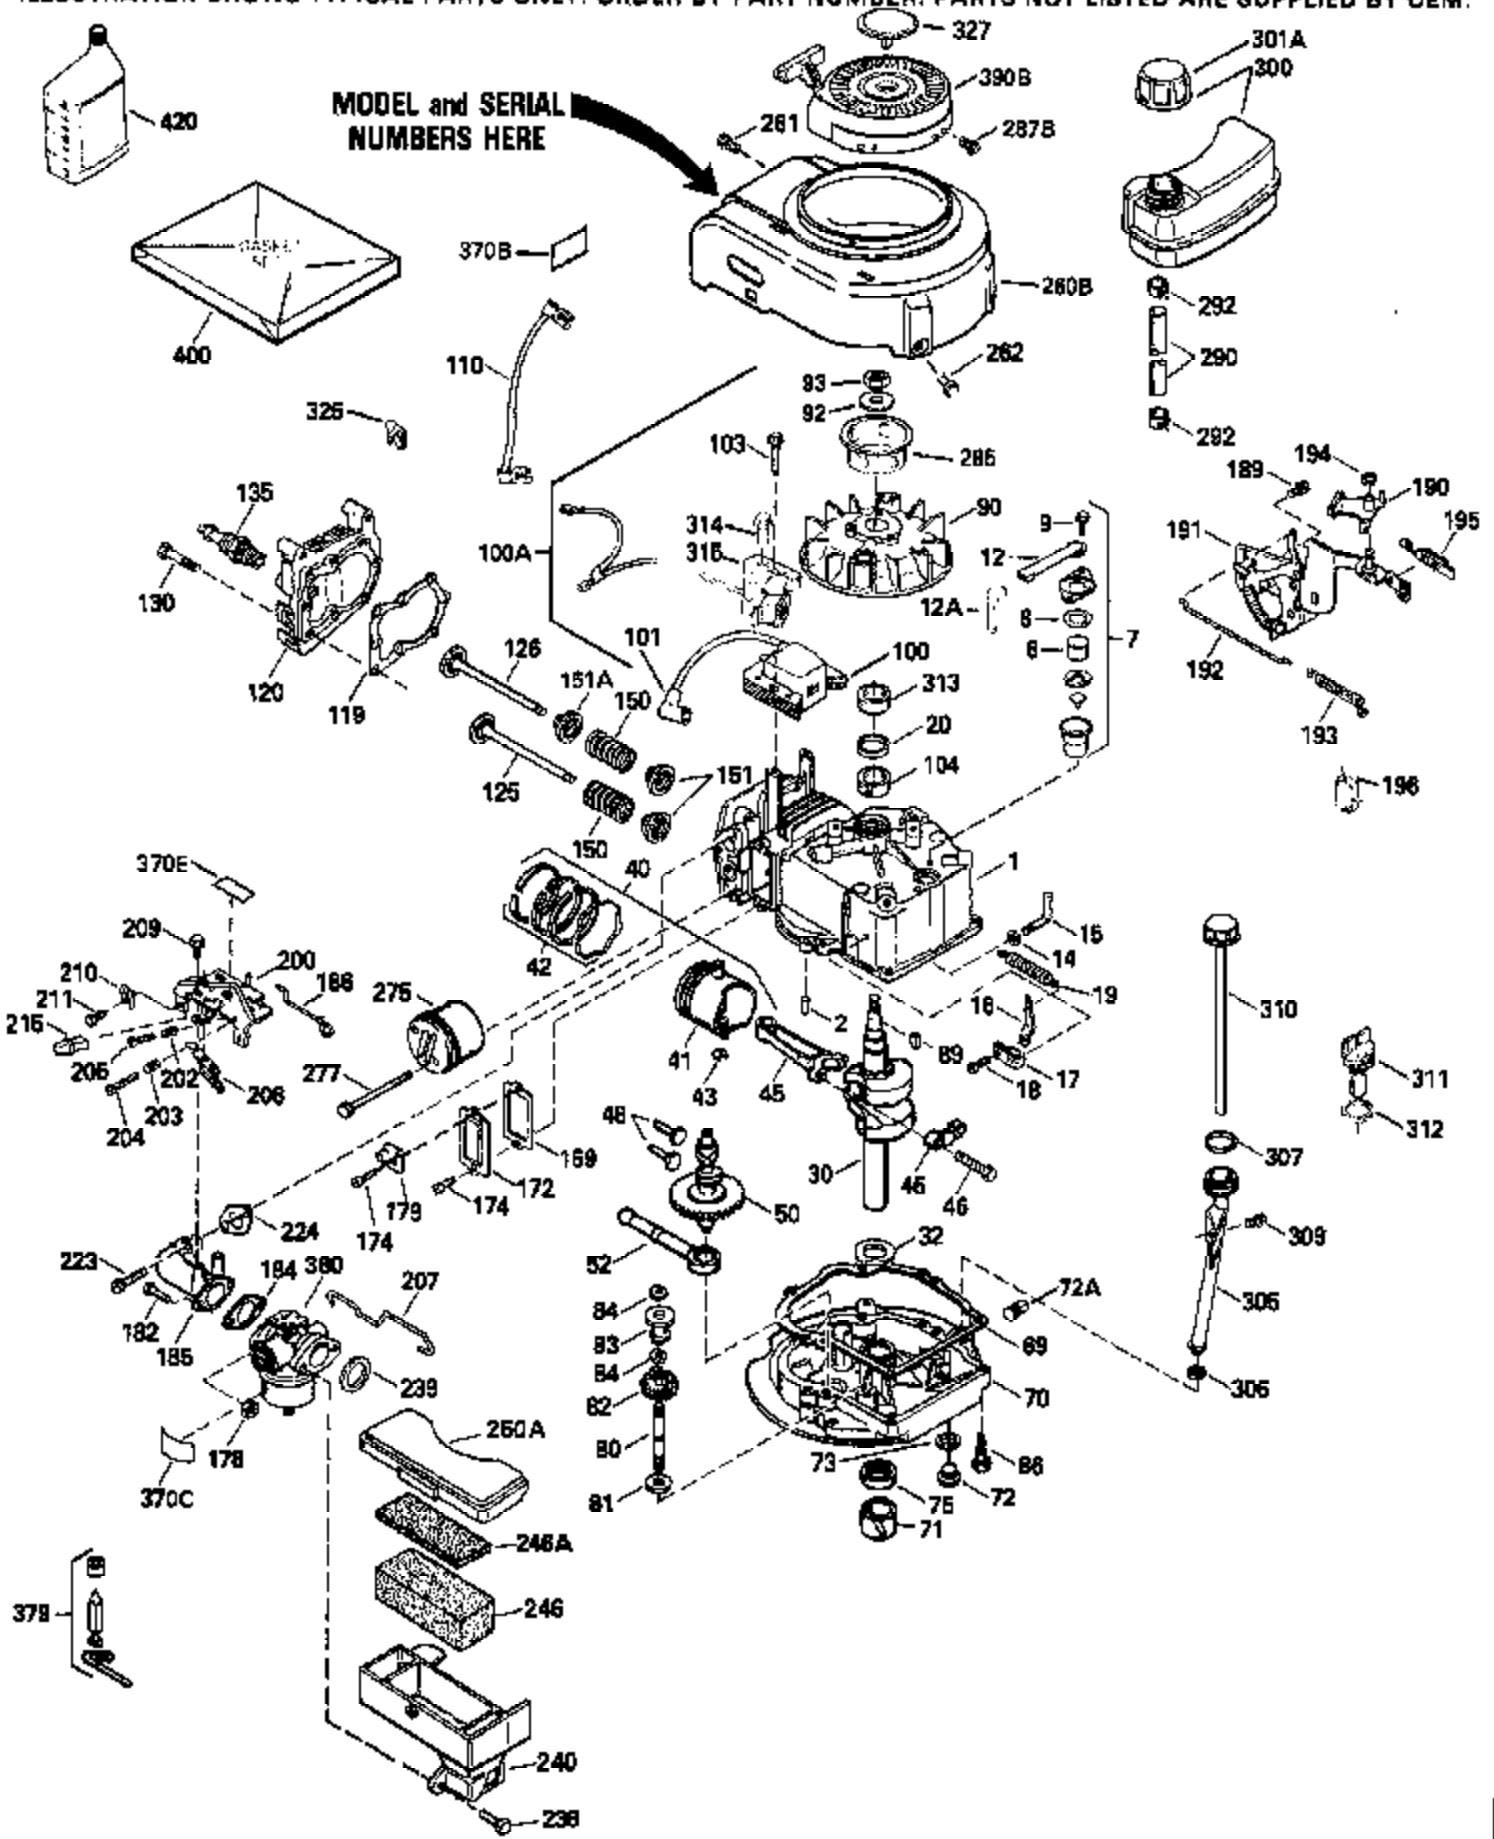

ILLUSTRATION SHOWS TYPICAL PARTS ONLY. ORDER BY PART NUMBER. PARTS NOT LISTED ARE SUPPLIED BY OEM.

MODEL and SERIAL
NUMBERS HERE

Ref #	Part Number	Qty	Description
1	35022		Cylinder Ass'y. (Incl.2, 8, 9 & 20) (2-5/16")
2	26727		Pin, Dowel
6	33734		Element, Breather
7	34214A		Breather Ass'y. (Incl. 6, 8, 9, 12 & 12A)
8	33735		* Gasket, Breather
9	30200		Screw, 10-24 x 9/16"
12	33886		Tube, Breather
14	28277		Washer
15	30589		Rod, Governor (Incl. 14)
16	31383A		Lever, Governor
17	31335		Clamp, Governor lever
18	650548		Screw, 8-32 x 5/16"
19	31361		Spring, Extension
20	32600		Seal, Oil
30	34460A		Crankshaft Ass'y.
40	34499		Piston, Pin & Ring Set (Std.) (2-5/16 " Bore)
40	34526		Piston, Pin & Ring Set (.010" OS)
40	34527		Piston, Pin & Ring Set (.020" OS)
41	31761B		Piston & Pin Ass'y. (Incl. 43)(Std.)(2-5/16")
41	32662B		Piston & Pin Ass'y. (Incl. 43) (.010" OS)
41	32663B		Piston & Pin Ass'y. (Incl. 43) (.020" OS)
42	27565		Ring Set (Std.) (2-5/16" Bore)
42	27566		Ring Set (.010" OS)
42	27567		Ring Set (.020" OS)
43	20381		Ring, Piston pin retaining
45	30963B		Rod Assy., Connecting (Incl. 46)
46	32610A		Bolt, Connecting rod
48	27241		Lifter, Valve
50	33553		Camshaft (MCR)
52	29914		Oil Pump Assy.
69	35261		* Gasket, Mounting flange
70	30571A		Flange Ass'y. (Incl. 72, 73, 75, 80 & 311)
72	30572		Plug, Oil drain (Incl. 73)
73	28833		* Drain Plug Gasket (Not req. W/plastic plug)
75	26208		Seal, Oil
80	30574		Shaft, Governor
81	30590A		Washer, Flat
82	30591		Gear Assy., Governor (Incl. 81)
83	30588A		Spool, Governor
84	29193		Ring, Retaining
86	650488		Screw, 1/4-20 x 1-1/4"
89	611004		Flywheel Key
90	611046A		Flywheel
92	650815		Washer, Belleville
93	650816		Nut, Flywheel
100	730207		Magneto-to-Solid State Conversion Kit (Includes solid state module, solid state flywheel key, and instructions.)(Use as required on external ignition engines only.)
100	34443A		Solid State Assy.
103	650814		Screw, Torx T-15, 10-24 x 1"
110	34961		Ground Wire
119	29953C		* Gasket, Cylinder head
120	34335		Head, Cylinder
125	29313C		Exhaust Valve (Std.) (Incl. 151)
125	29315C		Exhaust Valve (1/32" OS) (Incl. 151)
126	29314B		Intake Valve (Std.) (Incl. 151)
126	29315C		Intake Valve (1/32" OS) (Incl. 151)