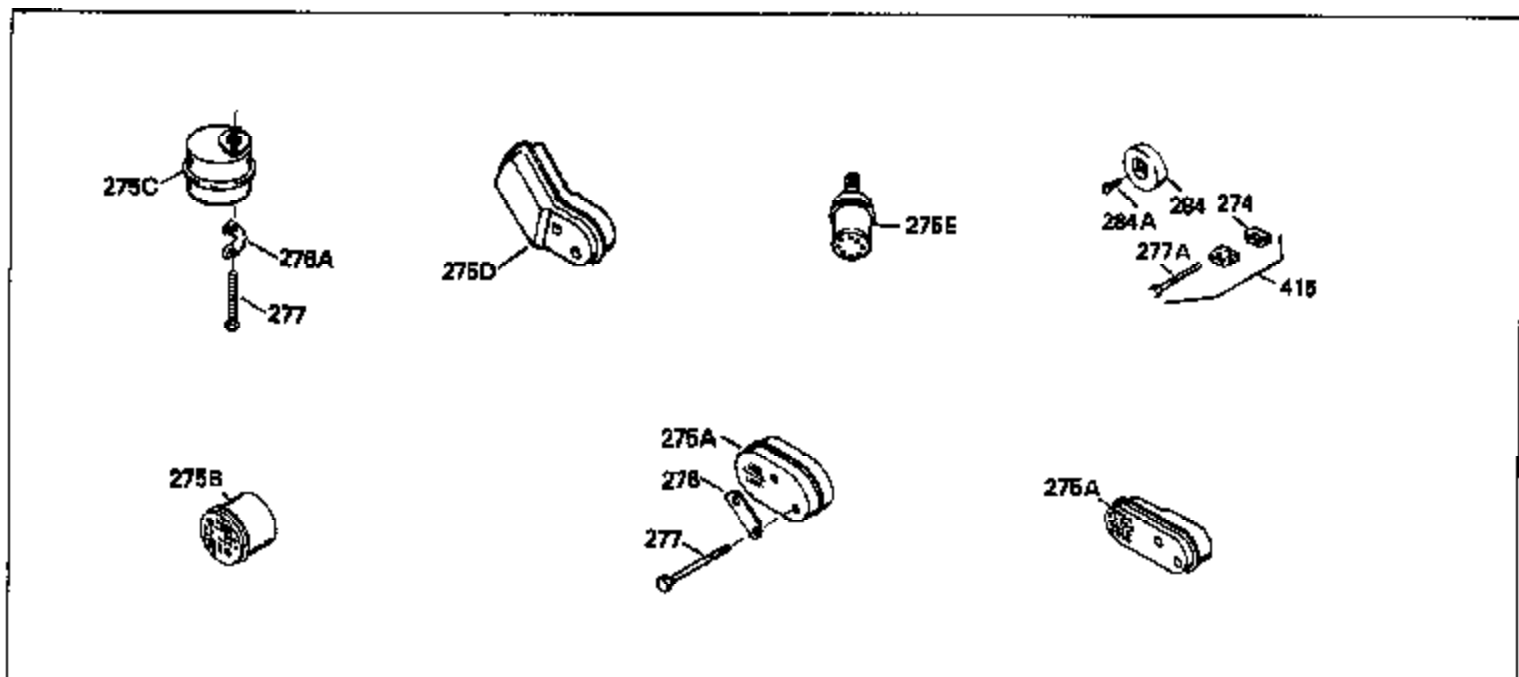

Ref #	Part Number	Qty	Description
189	650839		Screw, 1/4-20 x 3/8"
190	35831		Lever, Brake
191	35039A		Bracket Assy., S.E. Brake (Incl. 195)
194	32309		Ring, Retaining
195	610973		Terminal Assy.
274	26754A		* Gasket, Exhaust (Use as required)
277A	30063		Screw, 1/4-20 x 1/2" (Use as required)
277	650795		Screw, 1/4-20 x 2-1/4"
370F	34387		Decal, Instruction (Optional)
379	631021		Inlet Needle, Seat & Clip Assy.
415	730162		Muffler Adap.Kit(Incl.274,277A)(Use a s req.)
430	730574		Debris Screen Kit (Incl. 370F,431-433)(Opt.)
431	35596		Screen, Debris (Optional)
432	35597		Bracket, Debris screen (Optional)
433	650910		Screw, 8-32 x 1/4" (Optional)