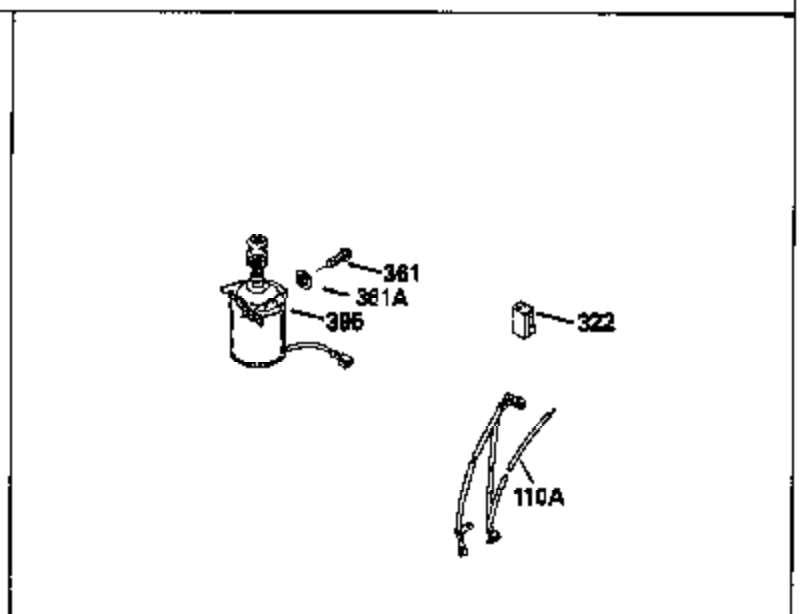

Ref #	Part Number	Qty	Description
189	650839		Screw, 1/4-20 x 3/8"
190	35831		Lever, Brake
191	35039A		Bracket Assy., S.E. Brake (Incl. 195)
194	32309		Ring, Retaining
195	610973		Terminal Assy.
274	26754A		* Gasket, Exhaust (Use as required)
277A	30063		Screw, 1/4-20 x 1/2" (Use as required)
277	650795		Screw, 1/4-20 x 2-1/4"
370F	34387		Decal, Instruction (Optional)
379	631021		Inlet Needle, Seat & Clip Assy.
415	730162		Muffler Adap.Kit(Incl.274,277A)(Use a s req.)
430	730574		Debris Screen Kit (Incl. 370F,431-433)(Opt.)
431	35596		Screen, Debris (Optional)
432	35597		Bracket, Debris screen (Optional)
433	650910		Screw, 8-32 x 1/4" (Optional)