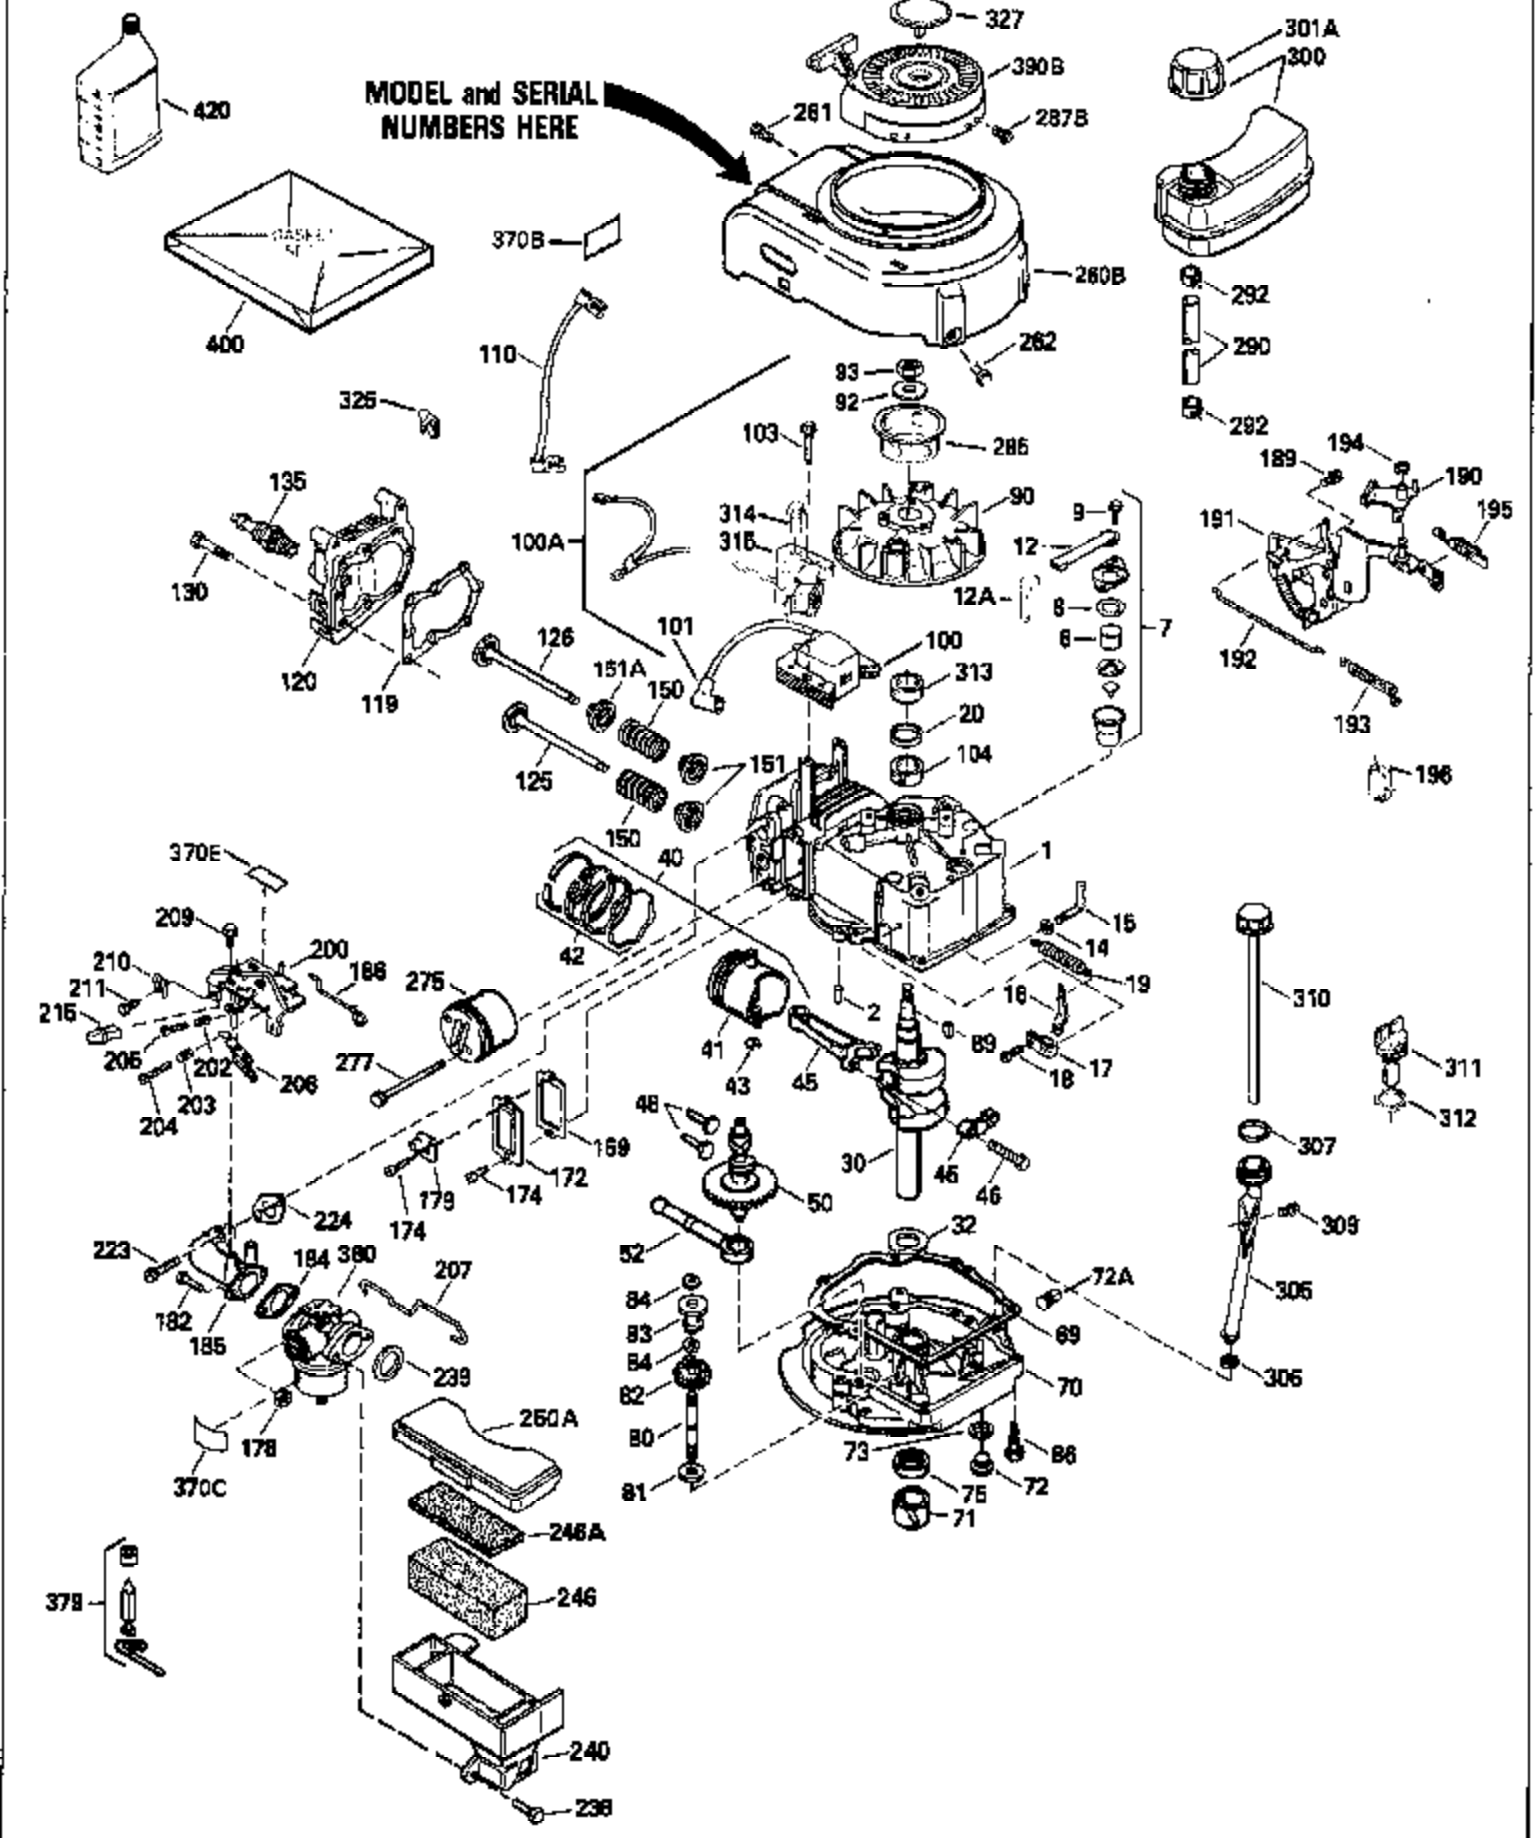

ILLUSTRATION SHOWS TYPICAL PARTS ONLY. ORDER BY PART NUMBER. PARTS NOT LISTED ARE SUPPLIED BY OEM.

MODEL and SERIAL
NUMBERS HERE

Ref #	Part Number	Qty	Description
1	35022		Cylinder Ass'y. (Incl.2, 8, 9 & 20) (2-5/16")
2	26727		Pin, Dowel
6	33734		Element, Breather
7	34214A		Breather Ass'y. (Incl. 6, 8, 9, 12 & 12A)
8	33735		* Gasket, Breather
9	30200		Screw, 10-24 x 9/16"
12	33886		Tube, Breather
14	28277		Washer
15	30589		Rod, Governor (Incl. 14)
16	31383A		Lever, Governor
17	31335		Clamp, Governor lever
18	650548		Screw, 8-32 x 5/16"
19	31361		Spring, Extension
20	32600		Seal, Oil
30	34460A		Crankshaft Ass'y.
40	34499		Piston, Pin & Ring Set (Std.) (2-5/16 " Bore)
40	34526		Piston, Pin & Ring Set (.010" OS)
40	34527		Piston, Pin & Ring Set (.020" OS)
41	31761B		Piston & Pin Ass'y. (Incl. 43)(Std.)(2-5/16")
41	32662B		Piston & Pin Ass'y. (Incl. 43) (.010" OS)
41	32663B		Piston & Pin Ass'y. (Incl. 43) (.020" OS)
42	27565		Ring Set (Std.) (2-5/16" Bore)
42	27566		Ring Set (.010" OS)
42	27567		Ring Set (.020" OS)
43	20381		Ring, Piston pin retaining
45	30963B		Rod Assy., Connecting (Incl. 46)
46	32610A		Bolt, Connecting rod
48	27241		Lifter, Valve
50	33553		Camshaft (MCR)
52	29914		Oil Pump Assy.
69	35261		* Gasket, Mounting flange
70	30571A		Flange Ass'y. (Incl. 72, 73, 75, 80 & 311)
72	30572		Plug, Oil drain (Incl. 73)
73	28833		* Drain Plug Gasket (Not req. W/plastic plug)
75	26208		Seal, Oil
80	30574		Shaft, Governor
81	30590A		Washer, Flat
82	30591		Gear Assy., Governor (Incl. 81)
83	30588A		Spool, Governor
84	29193		Ring, Retaining
86	650488		Screw, 1/4-20 x 1-1/4"
89	611004		Flywheel Key
90	611046A		Flywheel
92	650815		Washer, Belleville
93	650816		Nut, Flywheel
100	730207		Magneto-to-Solid State Conversion Kit (Includes solid state module, solid state flywheel key, and instructions.)(Use as required on external ignition engines only.)
100	34443A		Solid State Assy.
103	650814		Screw, Torx T-15, 10-24 x 1"
110	34961		Ground Wire
119	29953C		* Gasket, Cylinder head
120	34335		Head, Cylinder
125	29313C		Exhaust Valve (Std.) (Incl. 151)
125	29315C		Exhaust Valve (1/32" OS) (Incl. 151)
126	29314B		Intake Valve (Std.) (Incl. 151)
126	29315C		Intake Valve (1/32" OS) (Incl. 151)