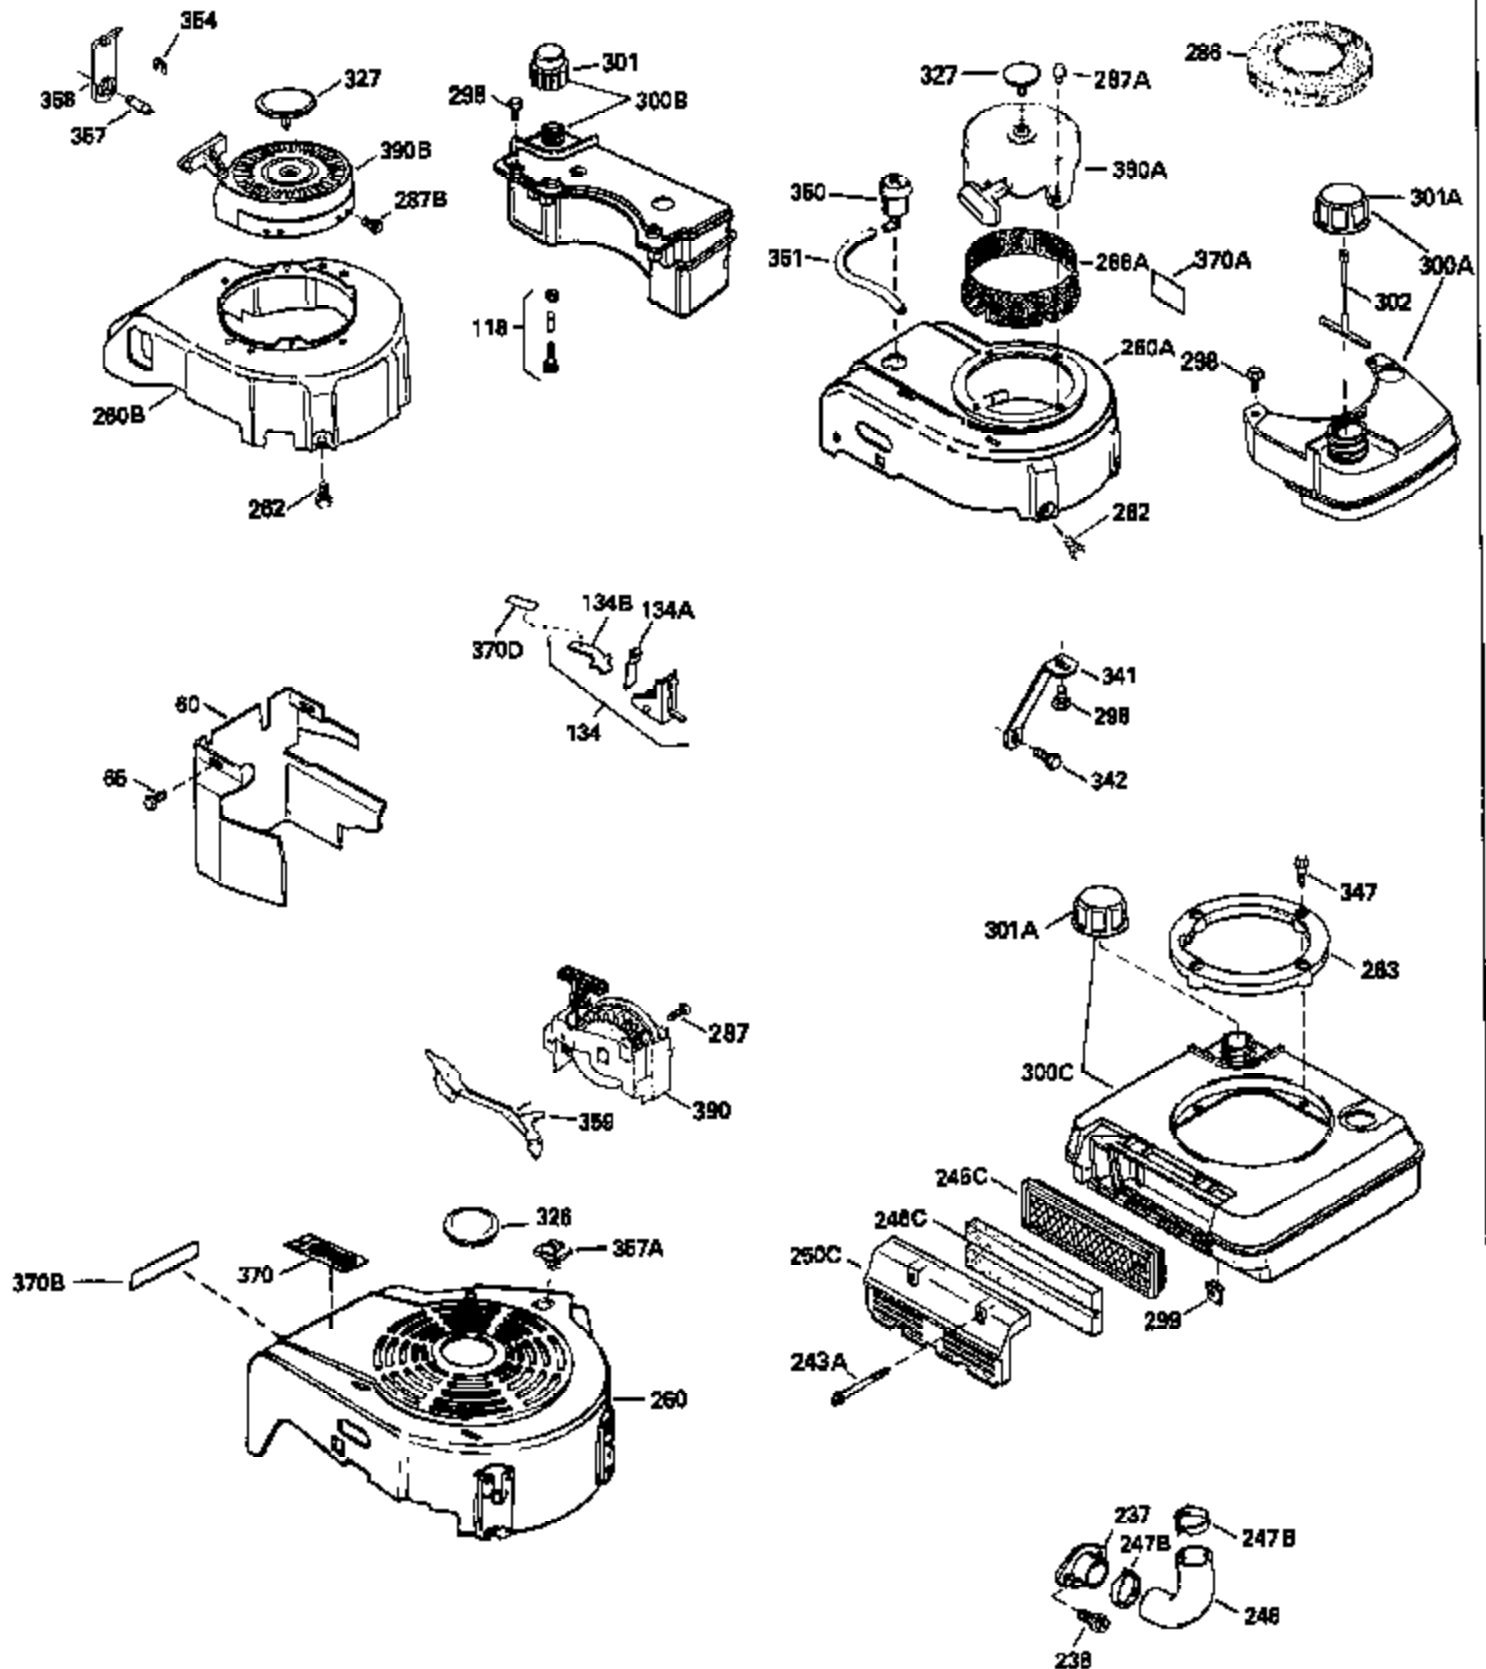

ILLUSTRATION SHOWS TYPICAL PARTS ONLY. ORDER BY PART NUMBER. PARTS NOT LISTED ARE SUPPLIED BY OEM.

Ref #	Part Number	Qty	Description
118	730194		Rope Guide Kit (Use as required with 34476 fuel tank)
238	650806		Screw, 10-32 x 5/8"
246C	35705		Filter, Pre-Air (Optional)
260A	34859		Housing, Blower
262	650831		Screw, 1/4-20 x 15/32"
286	35009		Screen, Starter cup
287A	650735		Screw, 10-24 x 3/8" (Use as required)
287A			Pop Rivet, (3/16" Dia.)(Purchase locally)
301	33032		Fuel Cap
370A	34346		Decal, Instruction
379	631021		Inlet Needle, Seat & Clip Assy.
390A	590420A		Rewind Starter (Refer to Division 5, Section C, page 25 or Fiche 8, Grid G-7 for breakdown)