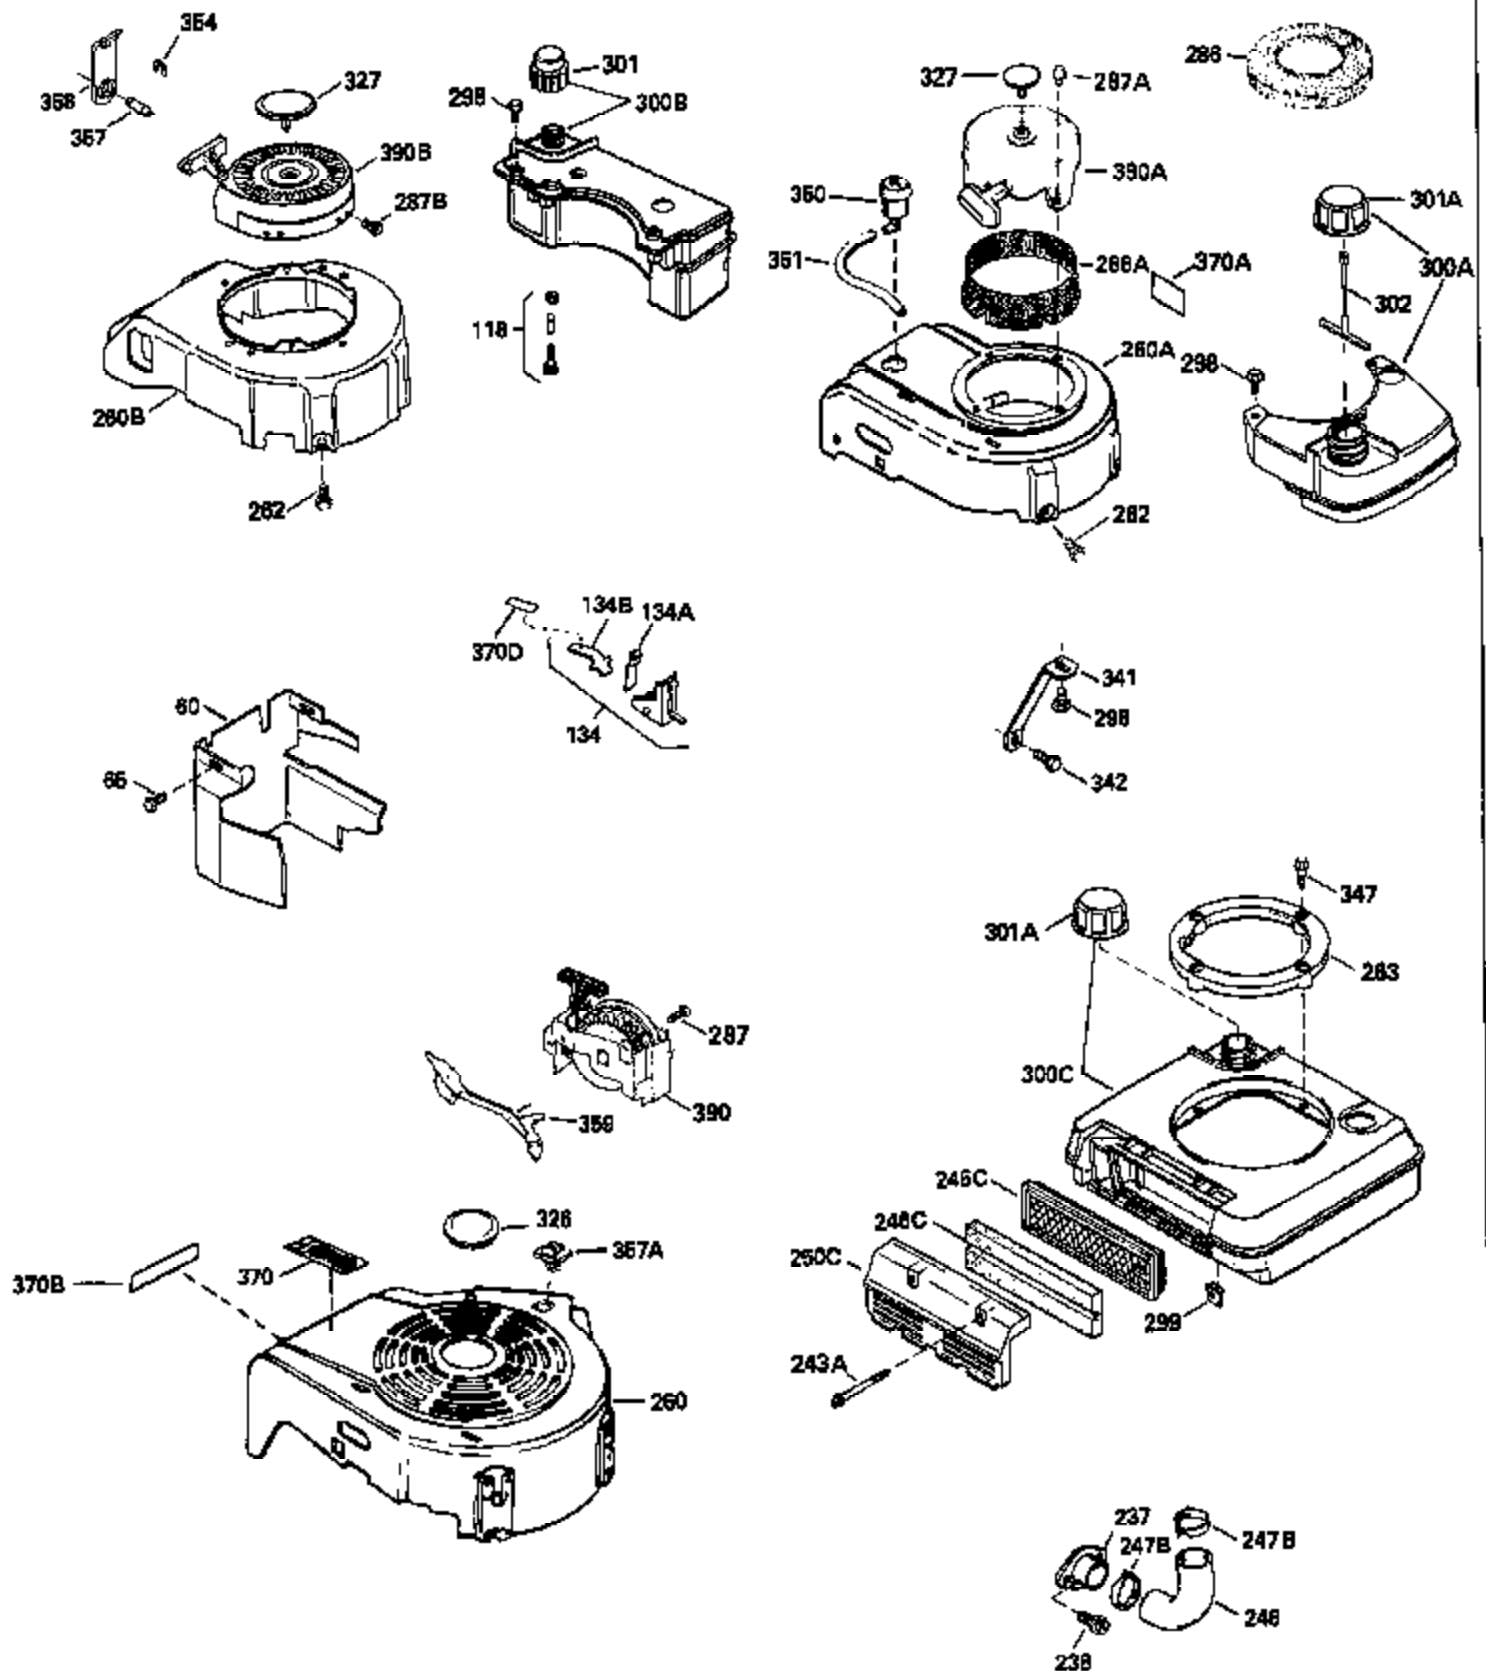

ILLUSTRATION SHOWS TYPICAL PARTS ONLY. ORDER BY PART NUMBER. PARTS NOT LISTED ARE SUPPLIED BY OEM.

Ref #	Part Number	Qty	Description
118	730194		Rope Guide Kit (Use as required with 34476 fuel tank)
238	650806		Screw, 10-32 x 5/8"
246C	35705		Filter, Pre-Air (Optional)
260A	34859		Housing, Blower
262	650831		Screw, 1/4-20 x 15/32"
286	35009		Screen, Starter cup
287A	650735		Screw, 10-24 x 3/8" (Use as required)
287A			Pop Rivet, (3/16" Dia.)(Purchase locally)
301	33032		Fuel Cap
370A	34346		Decal, Instruction
379	631021		Inlet Needle, Seat & Clip Assy.
390A	590420A		Rewind Starter (Refer to Division 5, Section C, page 25 or Fiche 8, Grid G-7 for breakdown)