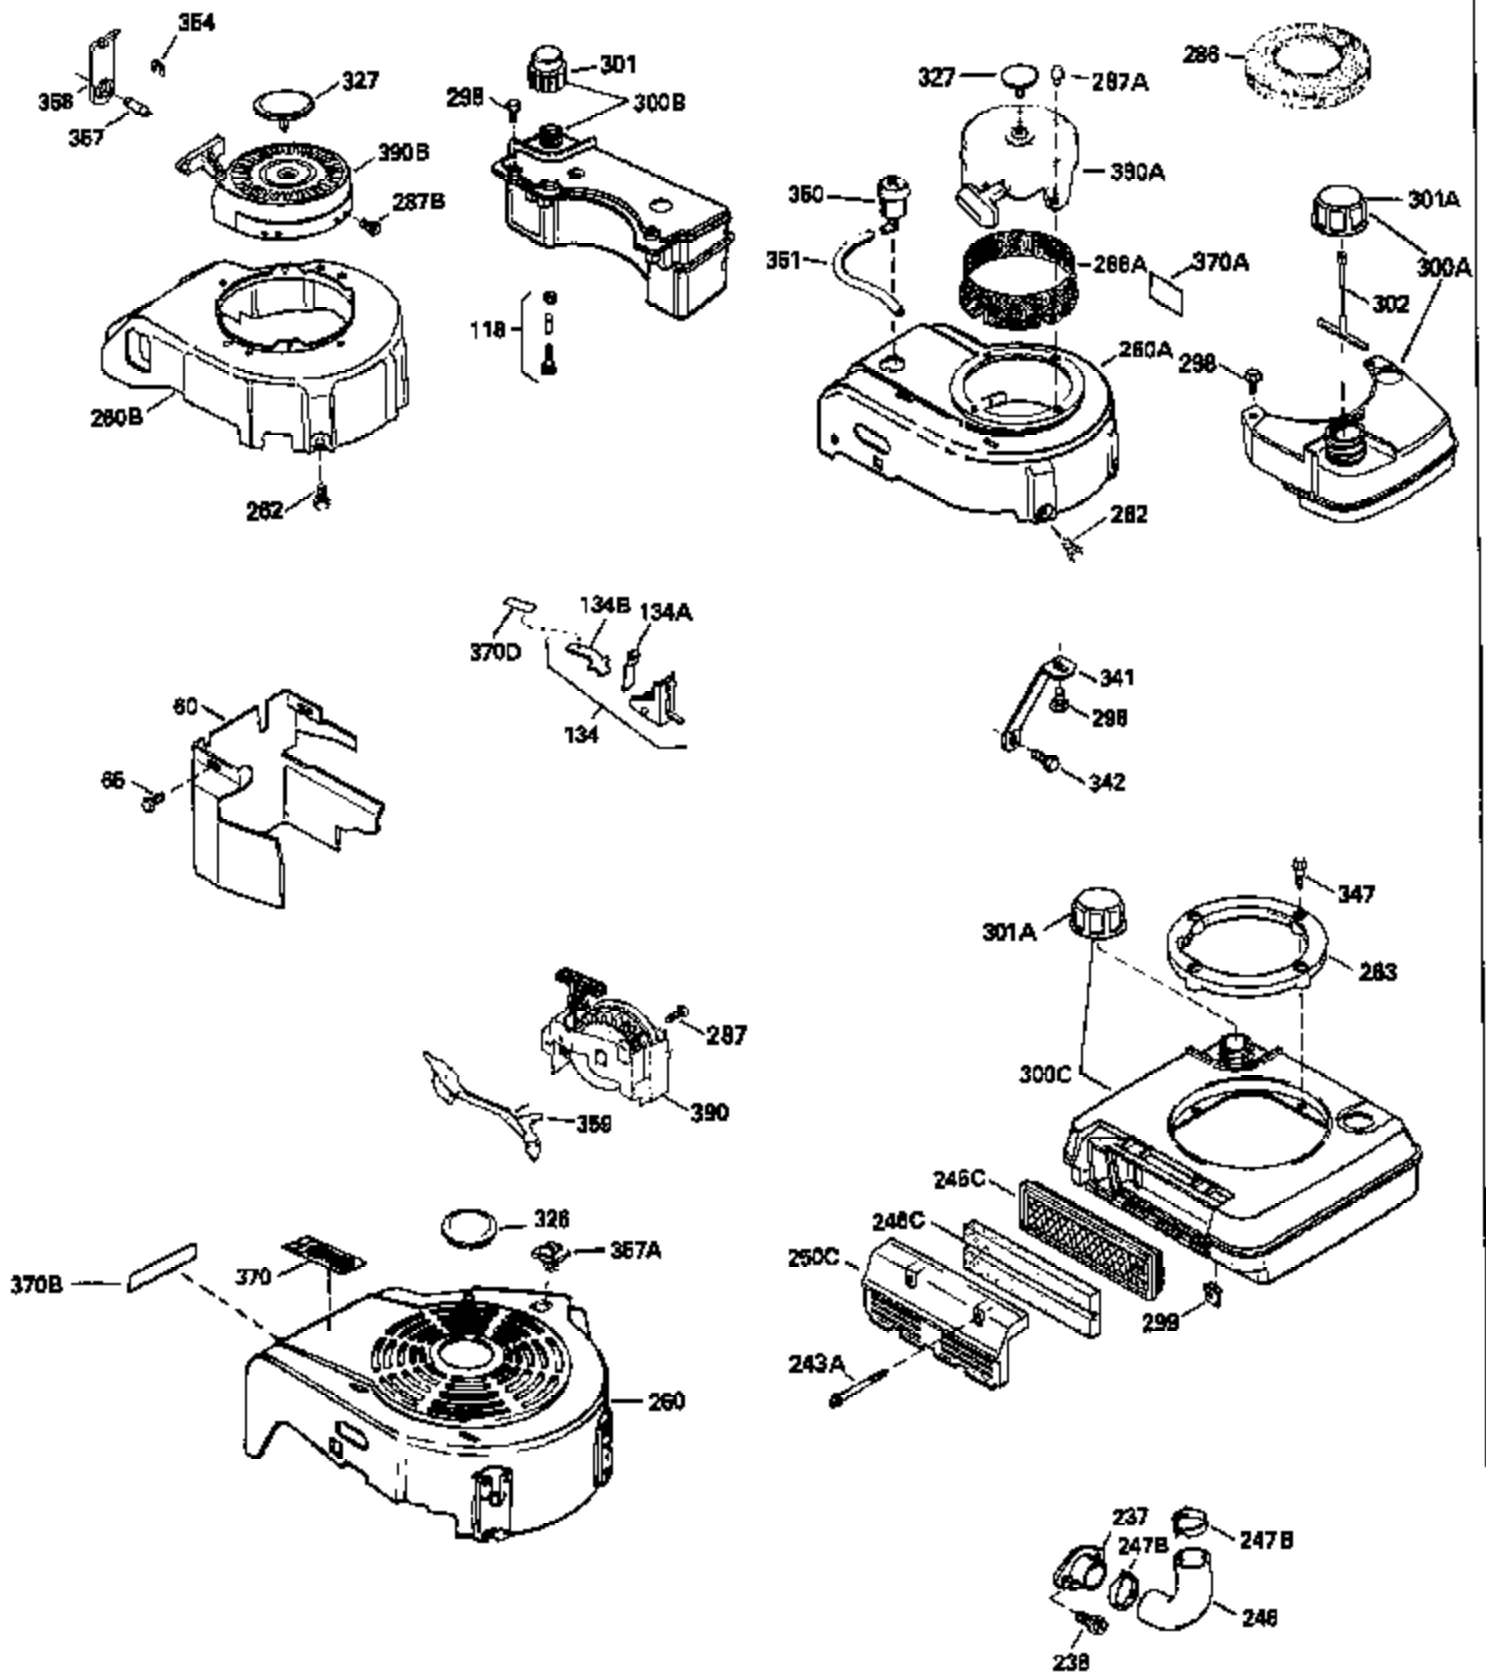

ILLUSTRATION SHOWS TYPICAL PARTS ONLY. ORDER BY PART NUMBER. PARTS NOT LISTED ARE SUPPLIED BY OEM.

Ref #	Part Number	Qty	Description
118	730194		Rope Guide Kit (Use as required with 34476 fuel tank)
238	650806		Screw, 10-32 x 5/8"
246C	35705		Filter, Pre-Air (Optional)
260A	35476		Housing, Blower
262	650831		Screw, 1/4-20 x 15/32"
286A	35354		Screen, Starter cup (Stationary)
286	35009		Screen, Starter cup
287A	650735		Screw, 10-24 x 3/8" (Use as required)
287A			Pop Rivet, (3/16" Dia.)(Purchase locally)
301	33032		Fuel Cap
370A	34346		Decal, Instruction
379	631021		Inlet Needle, Seat & Clip Assy.
390A	590420A		Rewind Starter (Refer to Division 5, Section C, page 25 or Fiche 8, Grid G-7 for breakdown)