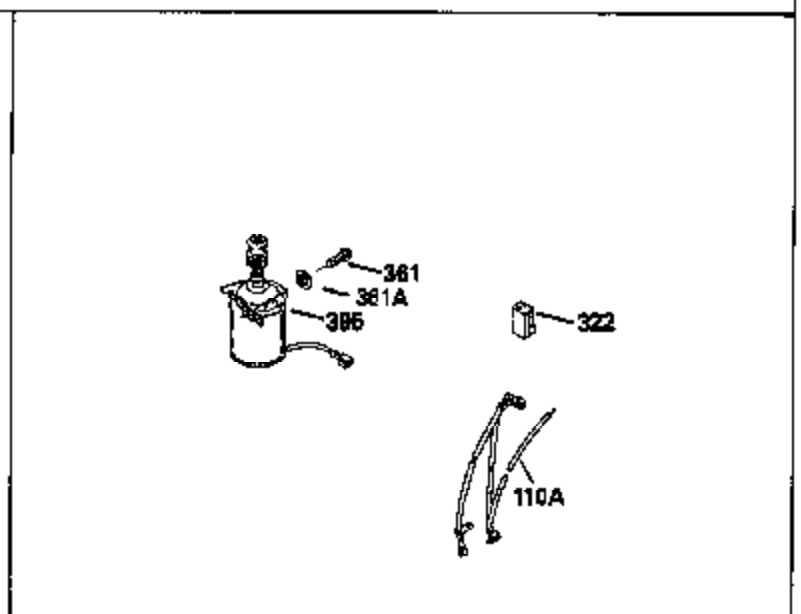

Ref #	Part Number	Qty	Description
189	650839		Screw, 1/4-20 x 3/8"
190	35831		Lever, Brake
191	35015B		Bracket Assy., S.E. Brake (Incl. 195)
194	32309		Ring, Retaining
195	610973		Terminal Assy.
274	26754A		* Gasket, Exhaust (Use as required)
277A	30063		Screw, 1/4-20 x 1/2" (Use as required)
277	650795		Screw, 1/4-20 x 2-1/4"
370F	34387		Decal, Instruction (Optional)
379	631021		Inlet Needle, Seat & Clip Assy.
415	730162		Muffler Adap.Kit(Incl.274,277A)(Use a s req.)
430	730574		Debris Screen Kit (Incl. 370F,431-433)(Opt.)
431	35596		Screen, Debris (Optional)
432	35597		Bracket, Debris screen (Optional)
433	650910		Screw, 8-32 x 1/4" (Optional)