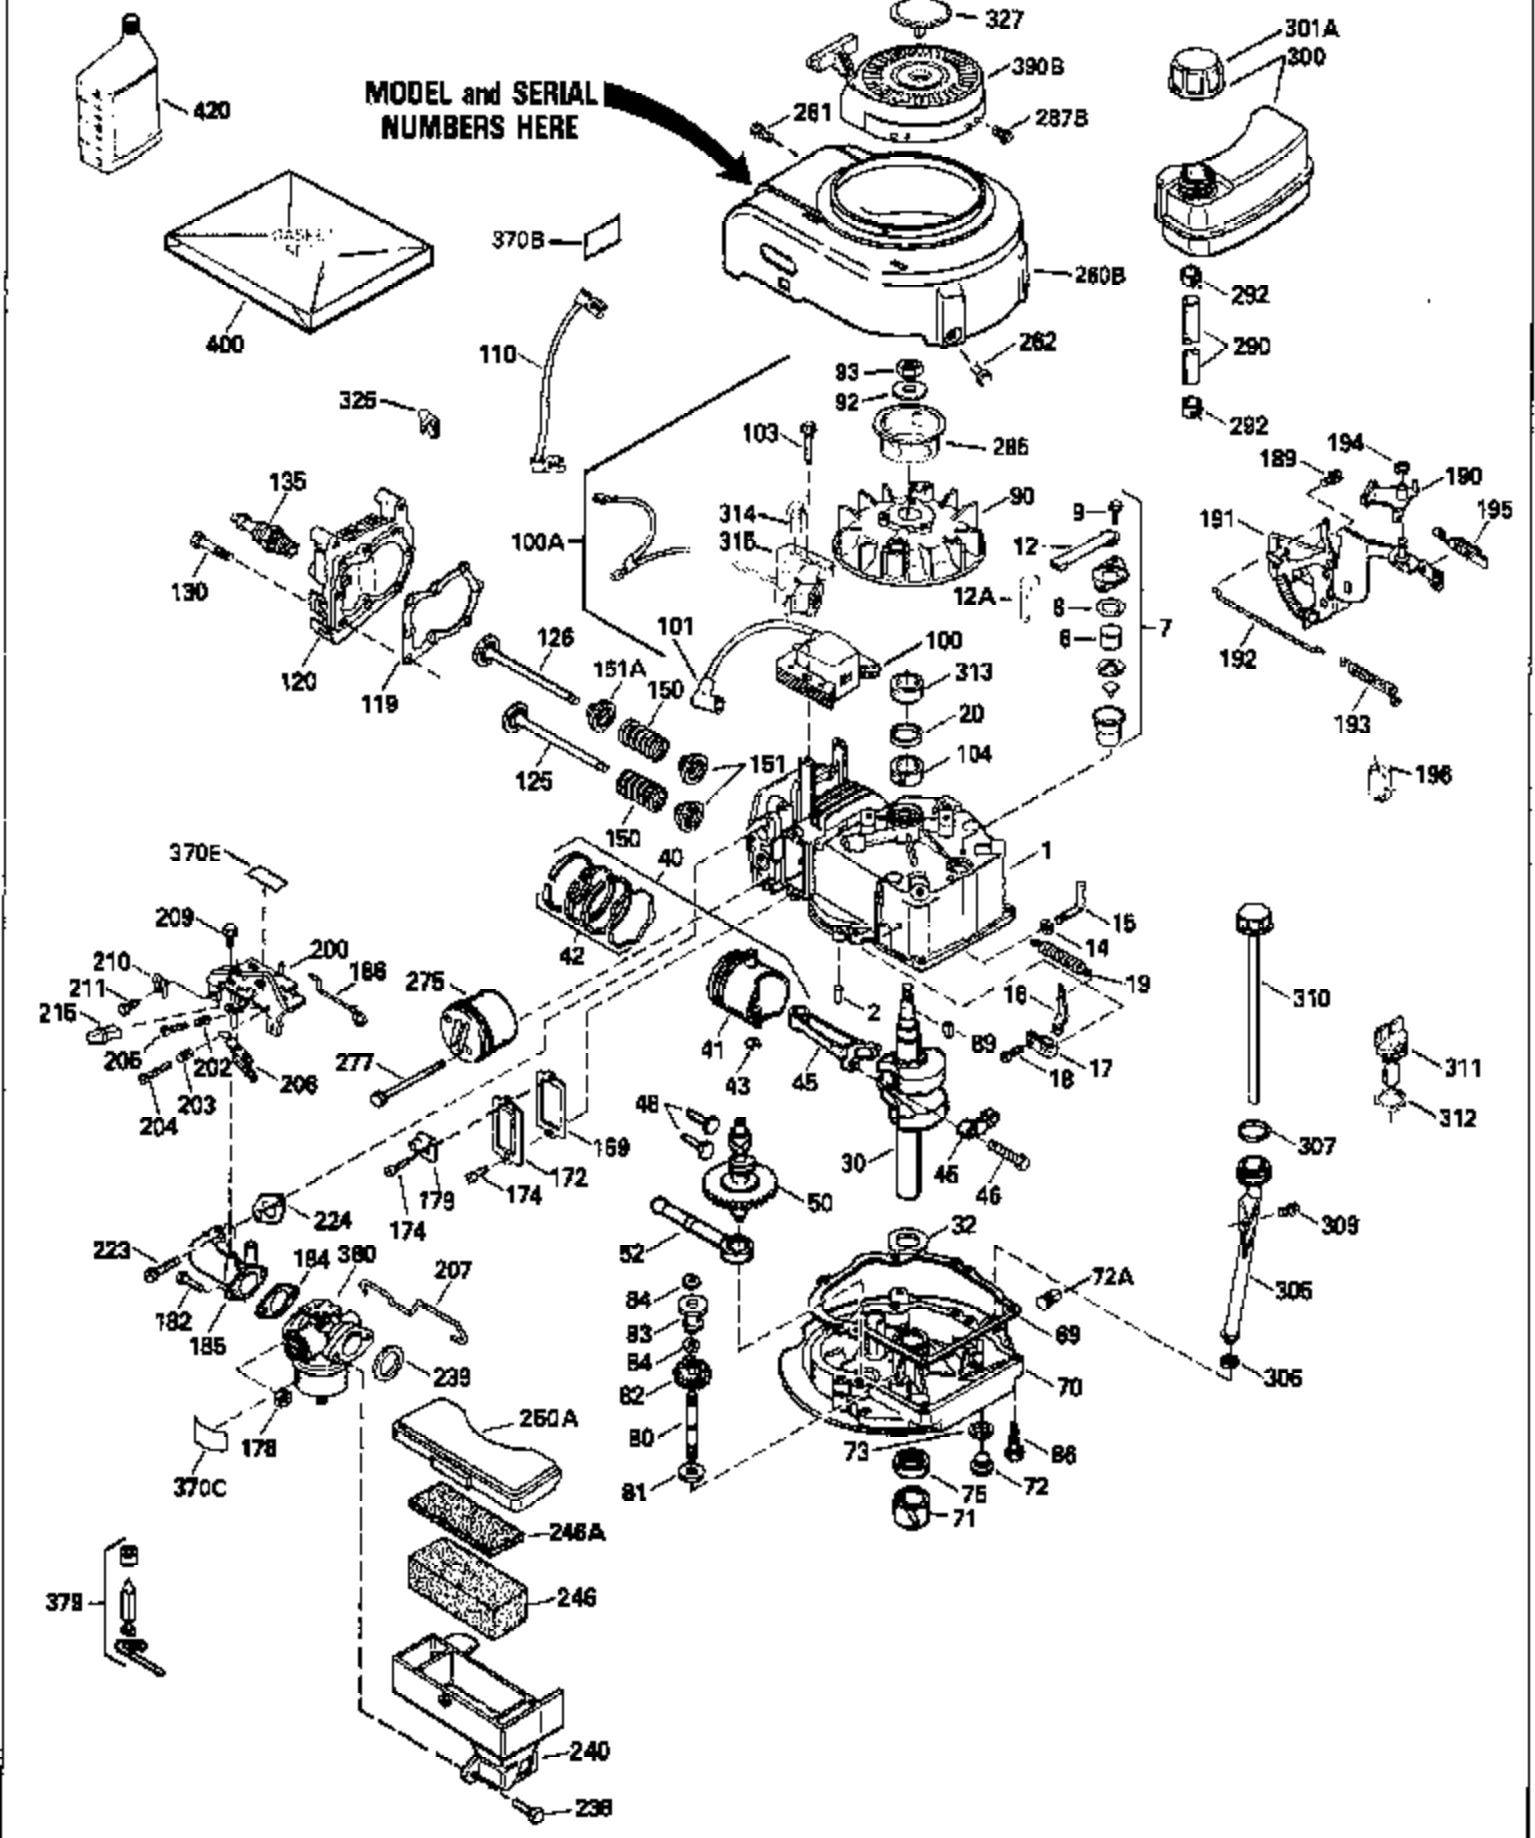

ILLUSTRATION SHOWS TYPICAL PARTS ONLY. ORDER BY PART NUMBER. PARTS NOT LISTED ARE SUPPLIED BY OEM.

MODEL and SERIAL
NUMBERS HERE

Ref #	Part Number	Qty	Description
1	35022		Cylinder Ass'y. (Incl.2, 8, 9 & 20) (2-5/16")
2	26727		Pin, Dowel
6	33734		Element, Breather
7	34214A		Breather Ass'y. (Incl. 6, 8, 9, 12 & 12A)
8	33735		* Gasket, Breather
9	30200		Screw, 10-24 x 9/16"
12	33886		Tube, Breather
14	28277		Washer
15	30589		Rod, Governor (Incl. 14)
16	31383A		Lever, Governor
17	31335		Clamp, Governor lever
18	650548		Screw, 8-32 x 5/16"
19	31361		Spring, Extension
20	32600		Seal, Oil
30	34460A		Crankshaft Ass'y.
40	34499		Piston, Pin & Ring Set (Std.) (2-5/16 " Bore)
40	34526		Piston, Pin & Ring Set (.010" OS)
40	34527		Piston, Pin & Ring Set (.020" OS)
41	31761B		Piston & Pin Ass'y. (Incl. 43)(Std.)(2-5/16")
41	32662B		Piston & Pin Ass'y. (Incl. 43) (.010" OS)
41	32663B		Piston & Pin Ass'y. (Incl. 43) (.020" OS)
42	27565		Ring Set (Std.) (2-5/16" Bore)
42	27566		Ring Set (.010" OS)
42	27567		Ring Set (.020" OS)
43	20381		Ring, Piston pin retaining
45	30963B		Rod Assy., Connecting (Incl. 46)
46	32610A		Bolt, Connecting rod
48	27241		Lifter, Valve
50	33553		Camshaft (MCR)
52	29914		Oil Pump Assy.
69	35261		* Gasket, Mounting flange
70	30571A		Flange Ass'y. (Incl. 72, 73, 75, 80 & 311)
72	30572		Plug, Oil drain (Incl. 73)
73	28833		* Drain Plug Gasket (Not req. W/plastic plug)
75	26208		Seal, Oil
80	30574		Shaft, Governor
81	30590A		Washer, Flat
82	30591		Gear Assy., Governor (Incl. 81)
83	30588A		Spool, Governor
84	29193		Ring, Retaining
86	650488		Screw, 1/4-20 x 1-1/4"
89	611004		Flywheel Key
90	611112		Flywheel
92	650815		Washer, Belleville
93	650816		Nut, Flywheel
100	730207		Magneto-to-Solid State Conversion Kit (Includes solid state module, solid state flywheel key, and instructions.)(Use as required on external ignition engines only.)
100	34443A		Solid State Assy.
101	610118		Cover, Spark plug
103	650814		Screw, Torx T-15, 10-24 x 1"
110	34961		Ground Wire
119	29953C		* Gasket, Cylinder head
120	34335		Head, Cylinder
125	29313C		Exhaust Valve (Std.) (Incl. 151)
125	29315C		Exhaust Valve (1/32" OS) (Incl. 151)
126	29314B		Intake Valve (Std.) (Incl. 151)