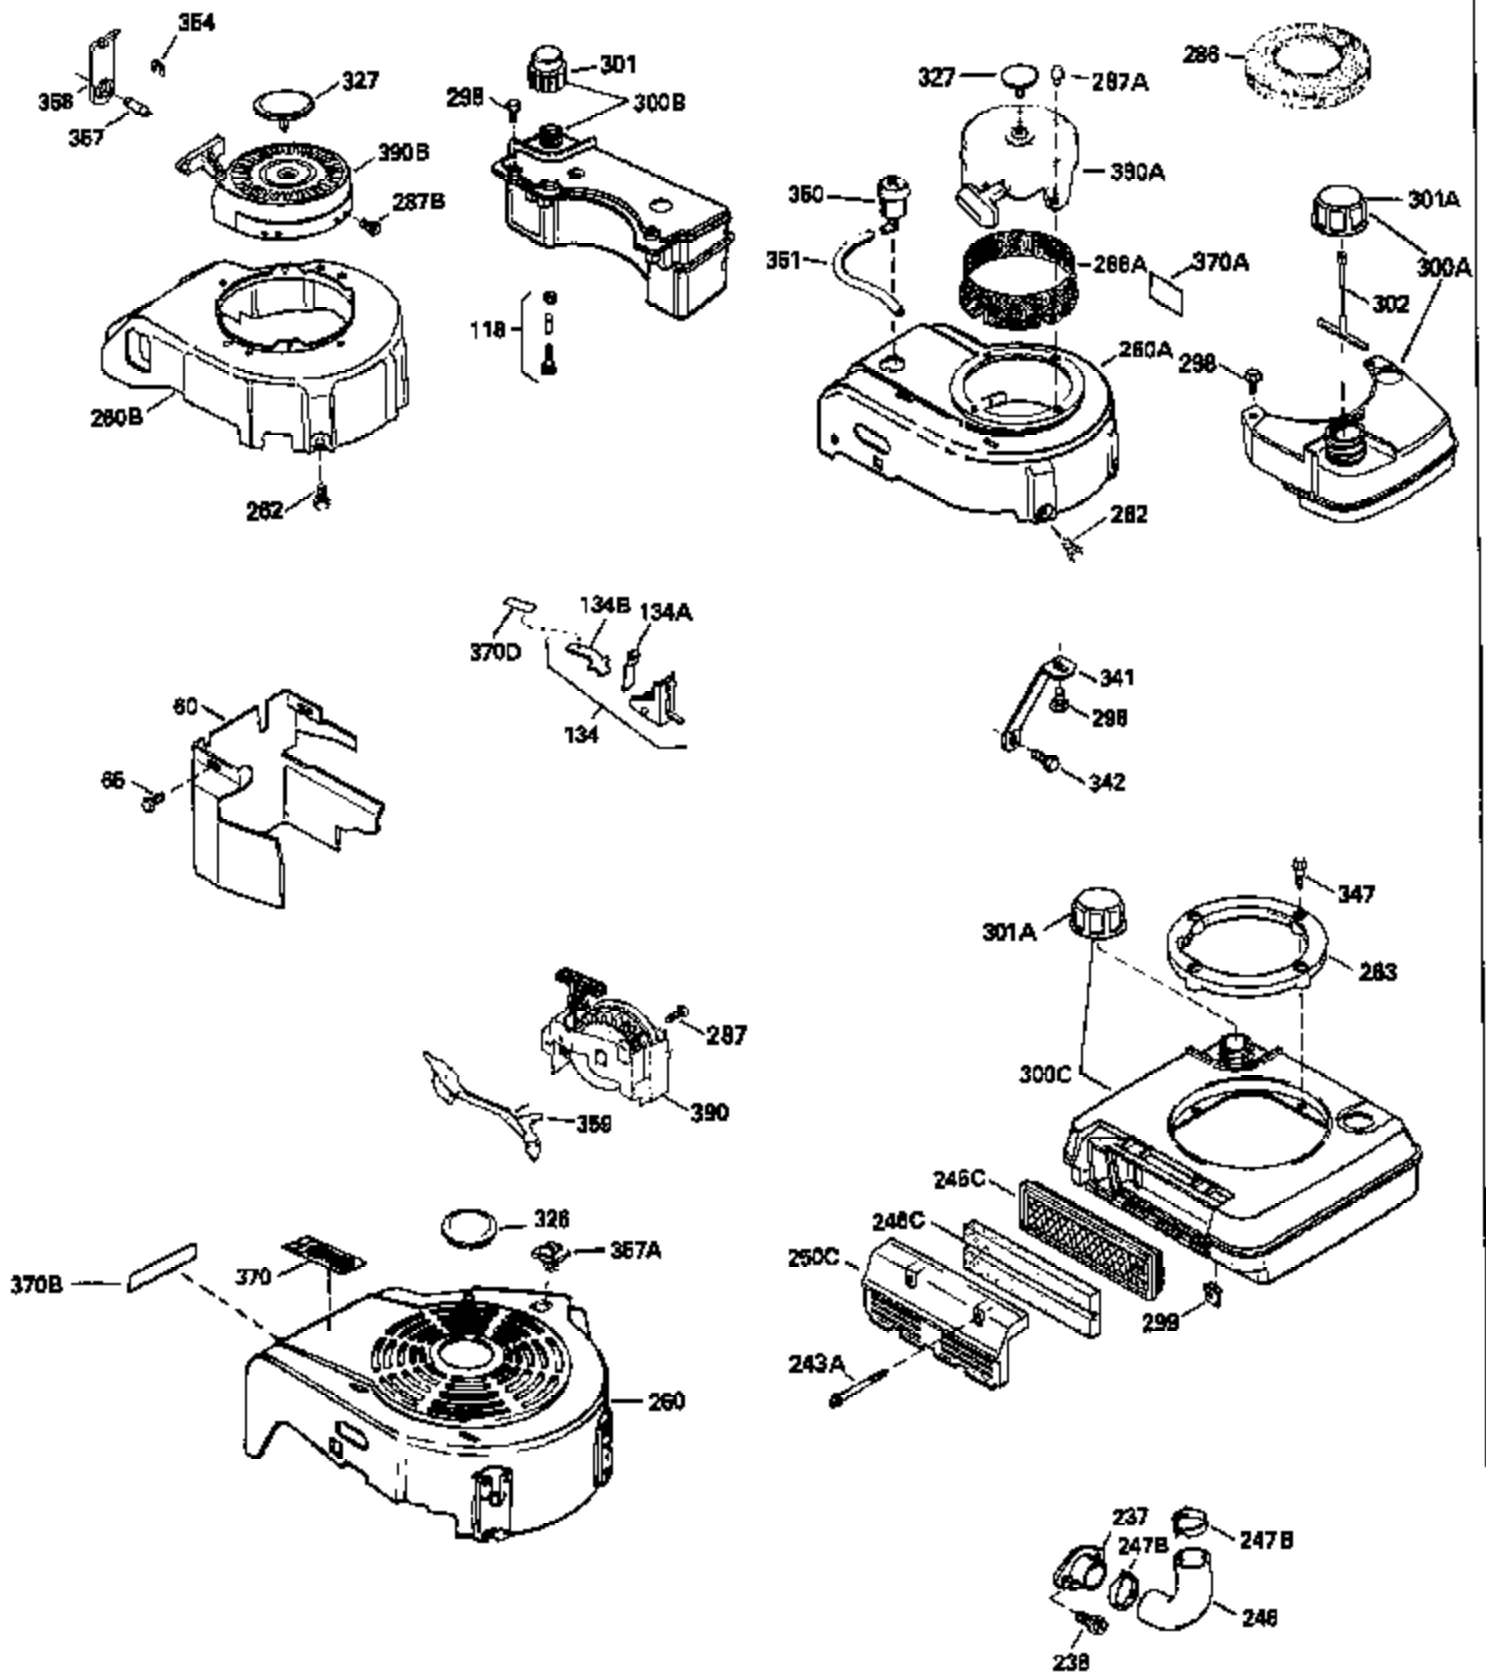

ILLUSTRATION SHOWS TYPICAL PARTS ONLY. ORDER BY PART NUMBER. PARTS NOT LISTED ARE SUPPLIED BY OEM.

Ref #	Part Number	Qty	Description
118	730194		Rope Guide Kit (Use as required with 34476 fuel tank)
238	650806		Screw, 10-32 x 5/8"
246C	35705		Filter, Pre-Air (Optional)
260A	35491		Housing, Blower
262	650831		Screw, 1/4-20 x 15/32"
286	35009		Screen, Starter cup
287A	650735		Screw, 10-24 x 3/8" (Use as required)
287A			Pop Rivet, (3/16" Dia.)(Purchase locally)
301	33032		Fuel Cap
327	35932		Plug, Starter
370A	34346		Decal, Instruction
379	631021		Inlet Needle, Seat & Clip Assy.
390B	590621		Rewind Starter (Refer to Division 5, Section C, page 34 or Fiche 8, Grid G-9 for breakdown)