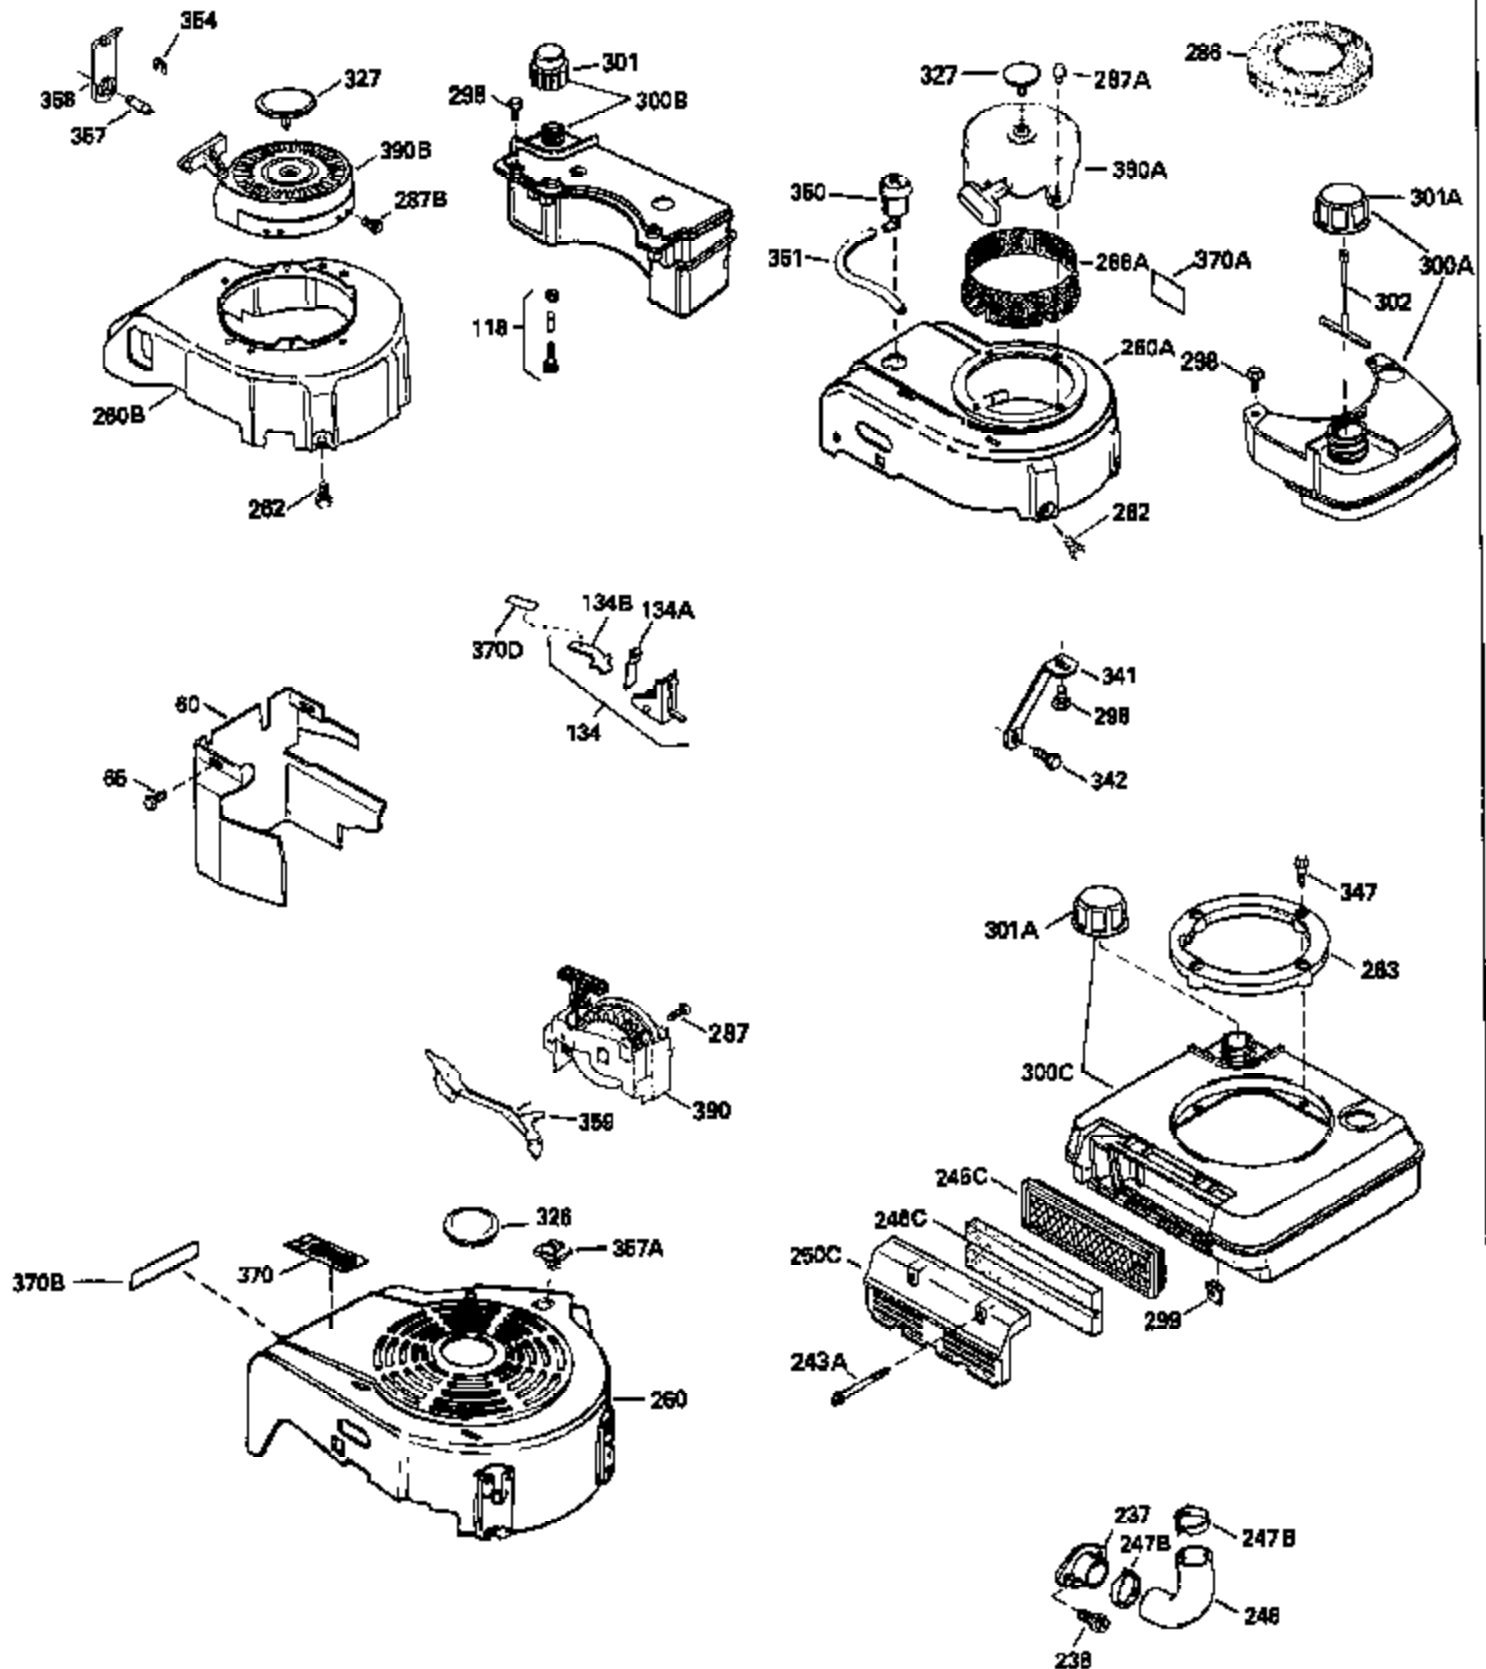

ILLUSTRATION SHOWS TYPICAL PARTS ONLY. ORDER BY PART NUMBER. PARTS NOT LISTED ARE SUPPLIED BY OEM.

Ref #	Part Number	Qty	Description
118	730194		Rope Guide Kit (Use as required with 34476 fuel tank)
238	650806		Screw, 10-32 x 5/8"
246C	35705		Filter, Pre-Air (Optional)
260A	34859		Housing, Blower
262	650831		Screw, 1/4-20 x 15/32"
286A	35354		Screen, Starter cup (Stationary)
287A	650735		Screw, 10-24 x 3/8" (Use as required)
287A			Pop Rivet, (3/16" Dia.)(Purchase locally)
301	33032		Fuel Cap
354	35025		Staple (Not used on all models)
357	34985		Rope Stop & Staple Ass'y. (Incl. 354)
358	35168		Bracket Assy., Rope guide
370	34993		Decal, Instruction
379	631021		Inlet Needle, Seat & Clip Assy.
390A	590420A		Rewind Starter (Refer to Division 5, Section C, page 25 or Fiche 8, Grid G-7 for breakdown)