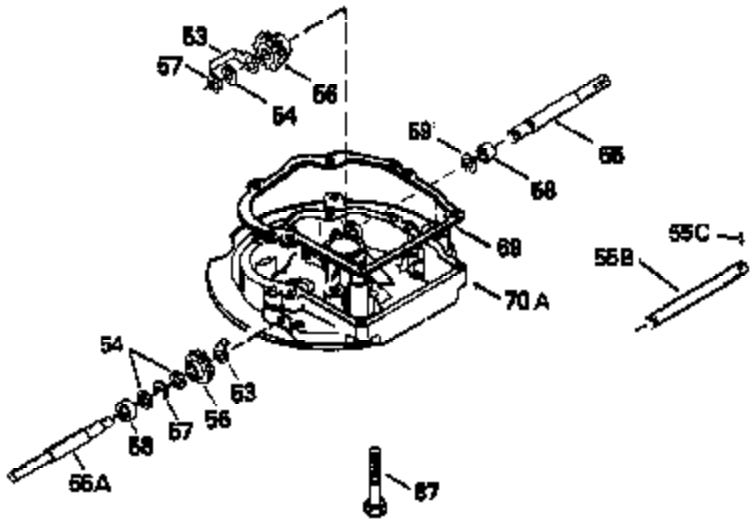

Ref #	Part Number	Qty	Description
19	31361		Spring, Extension
69	35261		* Gasket, Mounting flange
182	6201		Screw, 1/4-28 x 7/8"
185	31384A		Pipe, Intake (Incl. 224)
186	32653		Link, Governor spring
216	33086		Lever, Speed adjusting
223	650451		Screw, 1/4-20 x 1"
238	650806		Screw, 10-32 x 5/8"
246B	35435		Filter, Pre-Air (Use as required)
379	631021		Inlet Needle, Seat & Clip Assy.