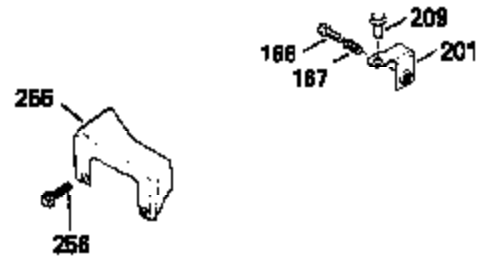

Ref #	Part Number	Qty	Description
19	31361		Spring, Extension
69	35261		* Gasket, Mounting flange
182	6201		Screw, 1/4-28 x 7/8"
185	31384A		Pipe, Intake (Incl. 224)
186	32653		Link, Governor spring
216	33086		Lever, Speed adjusting
223	650451		Screw, 1/4-20 x 1"
238	650806		Screw, 10-32 x 5/8"
246B	35435		Filter, Pre-Air (Use as required)
379	631021		Inlet Needle, Seat & Clip Assy.