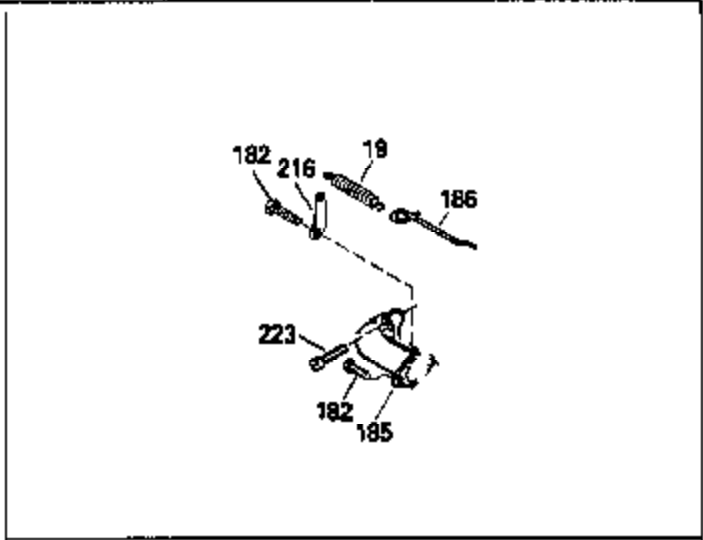

ILLUSTRATION SHOWS TYPICAL PARTS ONLY. ORDER BY PART NUMBER. PARTS NOT LISTED ARE SUPPLIED BY OEM.

Ref #	Part Number	Qty	Description
118	730194		Rope Guide Kit (Use as required with 34476 fuel tank)
238	650806		Screw, 10-32 x 5/8"
246C	35705		Filter, Pre-Air (Optional)
260A	35491		Housing, Blower
262	650831		Screw, 1/4-20 x 15/32"
287A	650735		Screw, 10-24 x 3/8" (Use as required)
287A			Pop Rivet, (3/16" Dia.)(Purchase locally)
287B	650884		Screw, 8-32 x 1/2"
301	33032		Fuel Cap
370A	34416		Decal, Instruction
379	631021		Inlet Needle, Seat & Clip Assy.
390B	590621		Rewind Starter (Refer to Division 5, Section C, page 34 or Fiche 8, Grid G-9 for breakdown)

Ref #	Part Number	Qty	Description
19	31361		Spring, Extension
69	35261		* Gasket, Mounting flange
182	6201		Screw, 1/4-28 x 7/8"
185	31384A		Pipe, Intake (Incl. 224)
186	32653		Link, Governor spring
216	33086		Lever, Speed adjusting
223	650451		Screw, 1/4-20 x 1"
238	650806		Screw, 10-32 x 5/8"
246B	35435		Filter, Pre-Air (Use as required)
379	631021		Inlet Needle, Seat & Clip Assy.