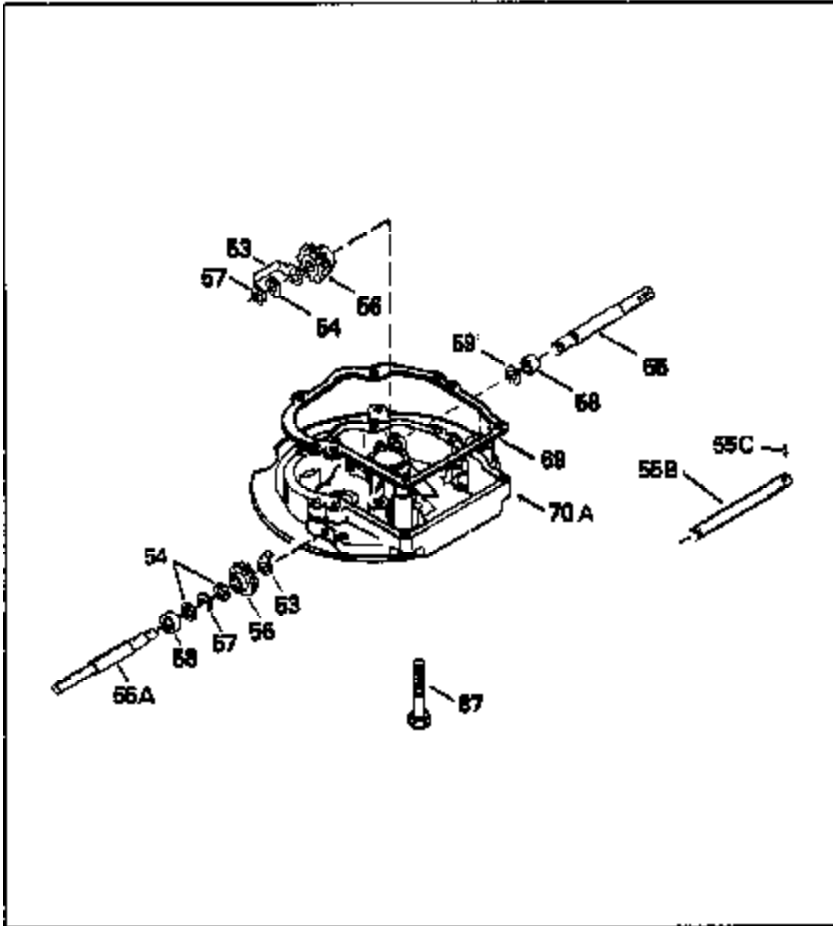

ILLUSTRATION SHOWS TYPICAL PARTS ONLY. ORDER BY PART NUMBER. PARTS NOT LISTED ARE SUPPLIED BY OEM.

Ref #	Part Number	Qty	Description
118	730194		Rope Guide Kit (Use as required with 34476 fuel tank)
238	650806		Screw, 10-32 x 5/8"
246C	35705		Filter, Pre-Air (Optional)
260A	35491		Housing, Blower
262	650831		Screw, 1/4-20 x 15/32"
287A	650735		Screw, 10-24 x 3/8" (Use as required)
287A			Pop Rivet, (3/16" Dia.)(Purchase locally)
287B	650884		Screw, 8-32 x 1/2"
301	33032		Fuel Cap
370A	34416		Decal, Instruction
379	631021		Inlet Needle, Seat & Clip Assy.
390B	590621		Rewind Starter (Refer to Division 5, Section C, page 34 or Fiche 8, Grid G-9 for breakdown)

Ref #	Part Number	Qty	Description
19	31361		Spring, Extension
69	35261		* Gasket, Mounting flange
182	6201		Screw, 1/4-28 x 7/8"
185	31384A		Pipe, Intake (Incl. 224)
186	32653		Link, Governor spring
216	33086		Lever, Speed adjusting
223	650451		Screw, 1/4-20 x 1"
238	650806		Screw, 10-32 x 5/8"
246B	35435		Filter, Pre-Air (Use as required)
379	631021		Inlet Needle, Seat & Clip Assy.