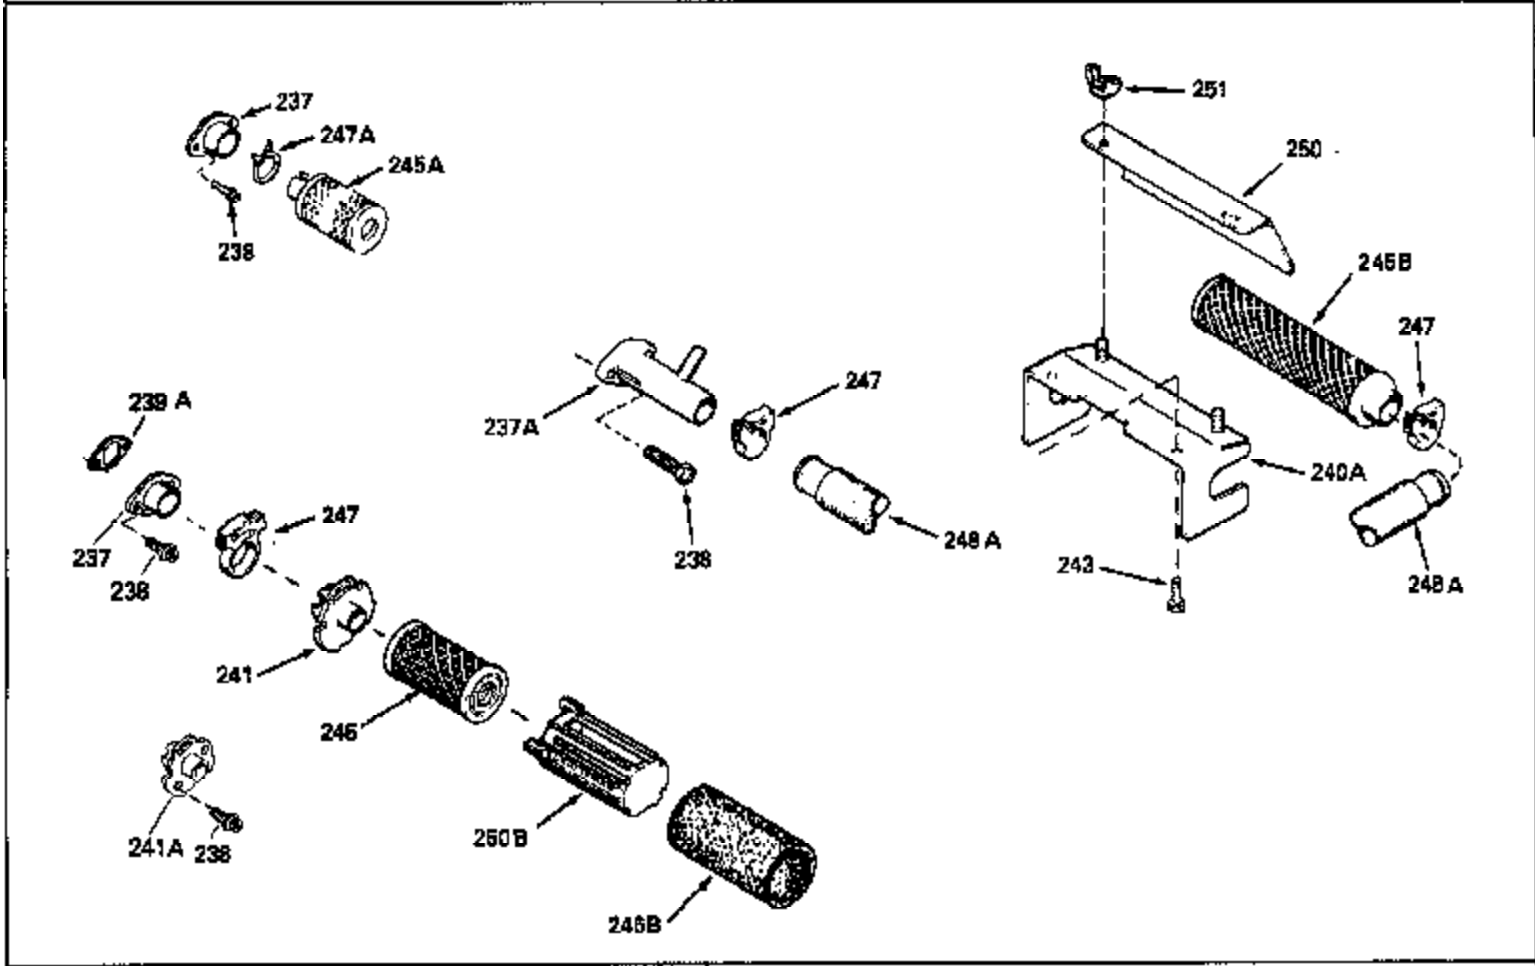

ILLUSTRATION SHOWS TYPICAL PARTS ONLY. ORDER BY PART NUMBER. PARTS NOT LISTED ARE SUPPLIED BY OEM.

Ref #	Part Number	Qty	Description
118	730194		Rope Guide Kit (Use as required with 34476 fuel tank)
238	650806		Screw, 10-32 x 5/8"
246C	35705		Filter, Pre-Air (Optional)
260A	35491		Housing, Blower
262	650831		Screw, 1/4-20 x 15/32"
287A	650735		Screw, 10-24 x 3/8" (Use as required)
287A			Pop Rivet, (3/16" Dia.)(Purchase locally)
287B	650884		Screw, 8-32 x 1/2"
301	33032		Fuel Cap
370A	34416		Decal, Instruction
379	631021		Inlet Needle, Seat & Clip Assy.
390B	590621		Rewind Starter (Refer to Division 5, Section C, page 34 or Fiche 8, Grid G-9 for breakdown)

Ref #	Part Number	Qty	Description
19	31361		Spring, Extension
69	35261		* Gasket, Mounting flange
182	6201		Screw, 1/4-28 x 7/8"
185	31384A		Pipe, Intake (Incl. 224)
186	32653		Link, Governor spring
216	33086		Lever, Speed adjusting
223	650451		Screw, 1/4-20 x 1"
238	650806		Screw, 10-32 x 5/8"
246B	35435		Filter, Pre-Air (Use as required)
379	631021		Inlet Needle, Seat & Clip Assy.