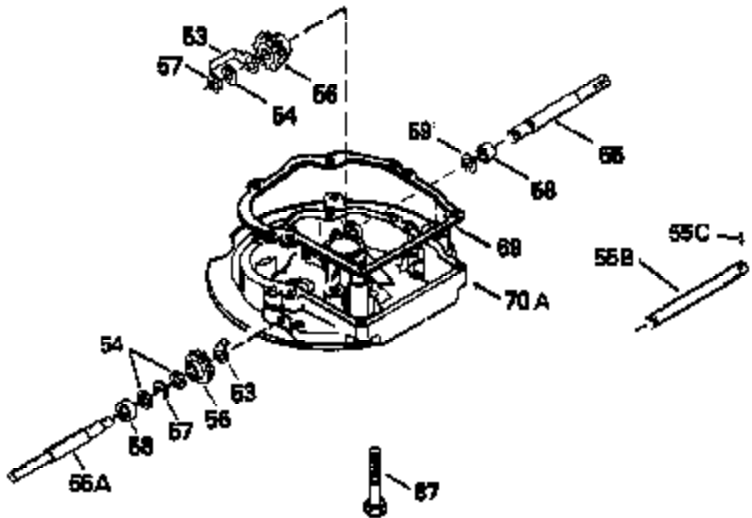

Ref #	Part Number	Qty	Description
19	31361		Spring, Extension
69	35261		* Gasket, Mounting flange
182	6201		Screw, 1/4-28 x 7/8"
185	31384A		Pipe, Intake (Incl. 224)
186	32653		Link, Governor spring
216	33086		Lever, Speed adjusting
223	650451		Screw, 1/4-20 x 1"
238	650806		Screw, 10-32 x 5/8"
246B	35435		Filter, Pre-Air (Use as required)
379	631021		Inlet Needle, Seat & Clip Assy.