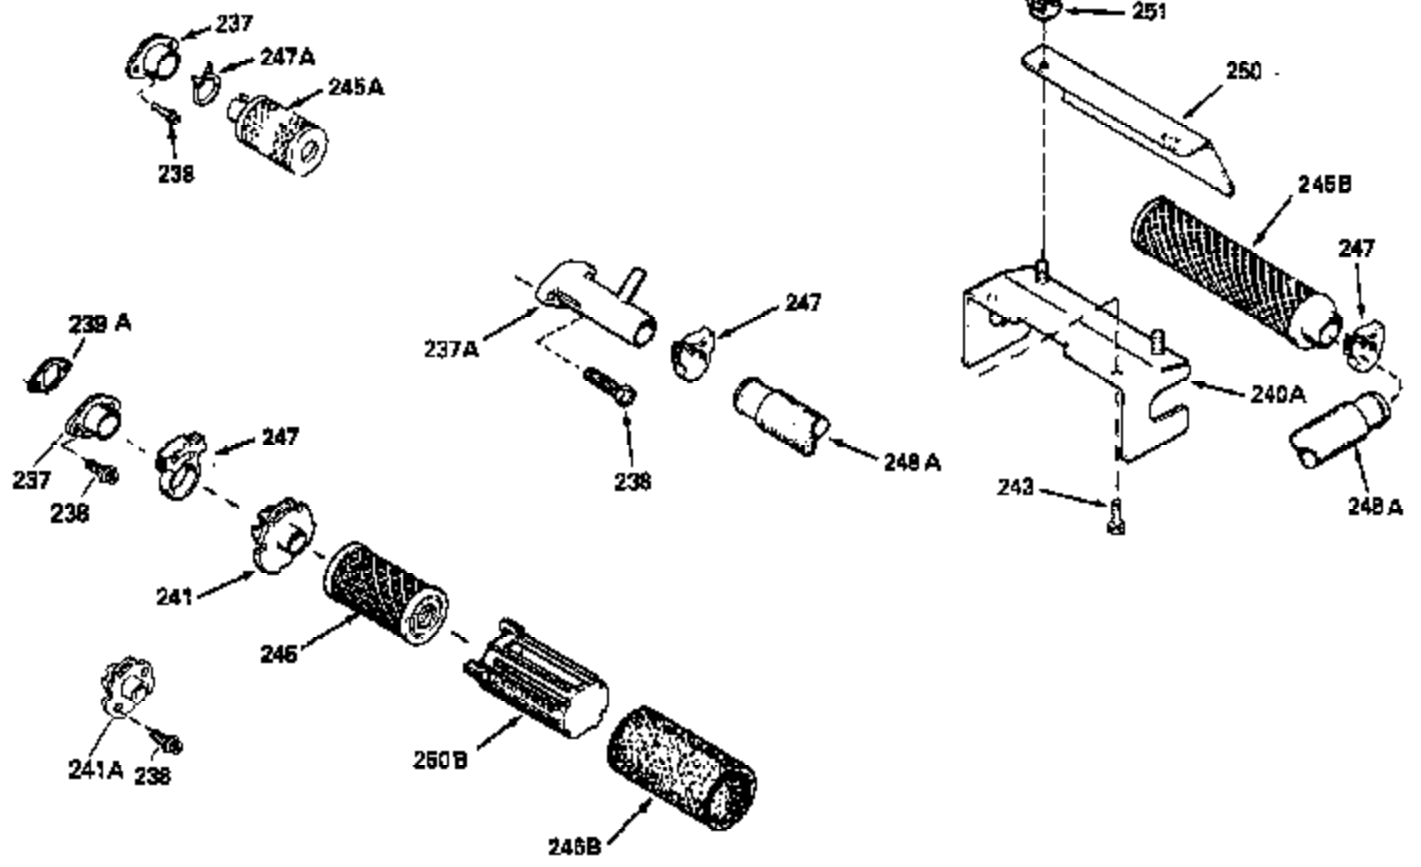

Ref #	Part Number	Qty	Description
19	31361		Spring, Extension
69	35261		* Gasket, Mounting flange
182	6201		Screw, 1/4-28 x 7/8"
185	31384A		Pipe, Intake (Incl. 224)
186	32653		Link, Governor spring
216	33086		Lever, Speed adjusting
223	650451		Screw, 1/4-20 x 1"
238	650806		Screw, 10-32 x 5/8"
246B	35435		Filter, Pre-Air (Use as required)
379	631021		Inlet Needle, Seat & Clip Assy.