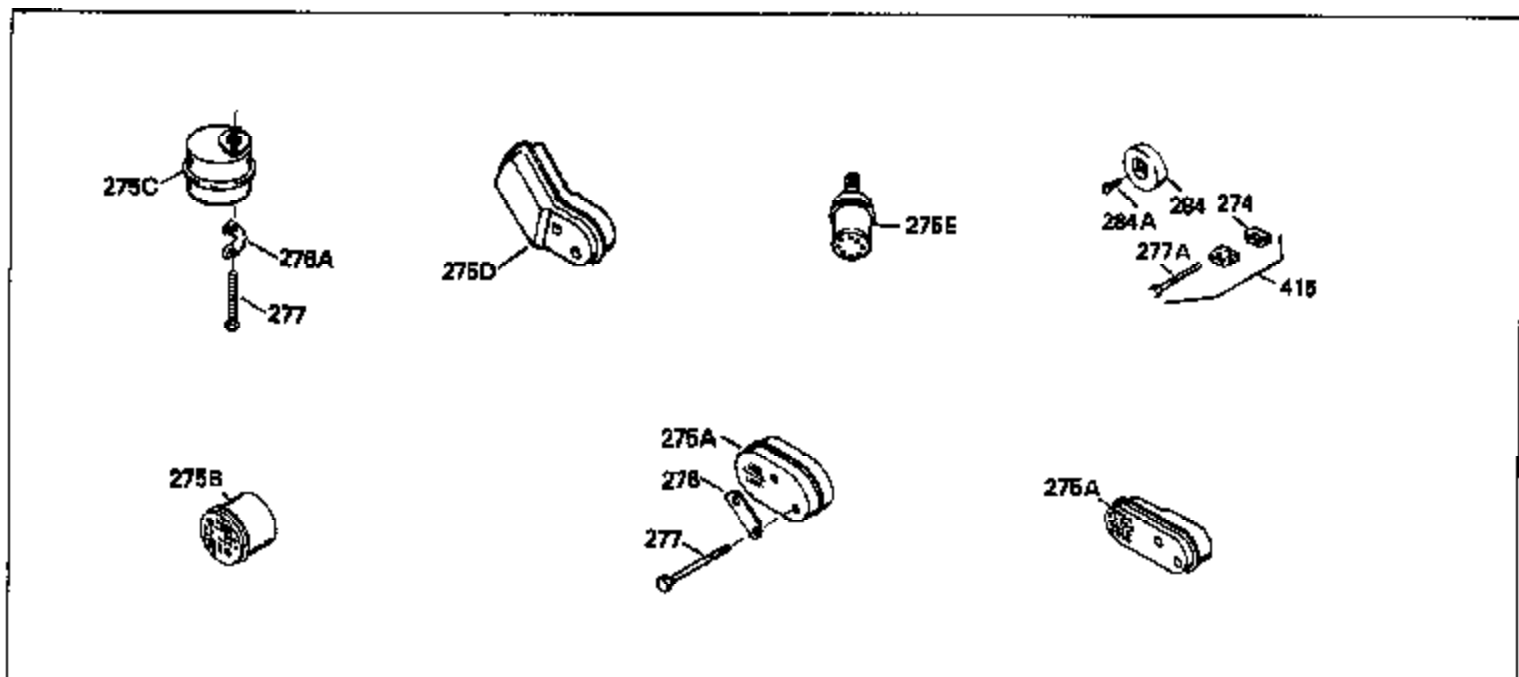

Ref #	Part Number	Qty	Description
189	650839		Screw, 1/4-20 x 3/8"
190	35831		Lever, Brake
191	35015B		Bracket Assy., S.E. Brake (Incl. 195)
194	32309		Ring, Retaining
195	610973		Terminal Assy.
274	26754A		* Gasket, Exhaust (Use as required)
277A	30063		Screw, 1/4-20 x 1/2" (Use as required)
277	650795		Screw, 1/4-20 x 2-1/4"
370F	34387		Decal, Instruction (Optional)
379	631021		Inlet Needle, Seat & Clip Assy.
415	730162		Muffler Adap.Kit(Incl.274,277A)(Use a s req.)
430	730574		Debris Screen Kit (Incl. 370F,431-433)(Opt.)
431	35596		Screen, Debris (Optional)
432	35597		Bracket, Debris screen (Optional)
433	650910		Screw, 8-32 x 1/4" (Optional)