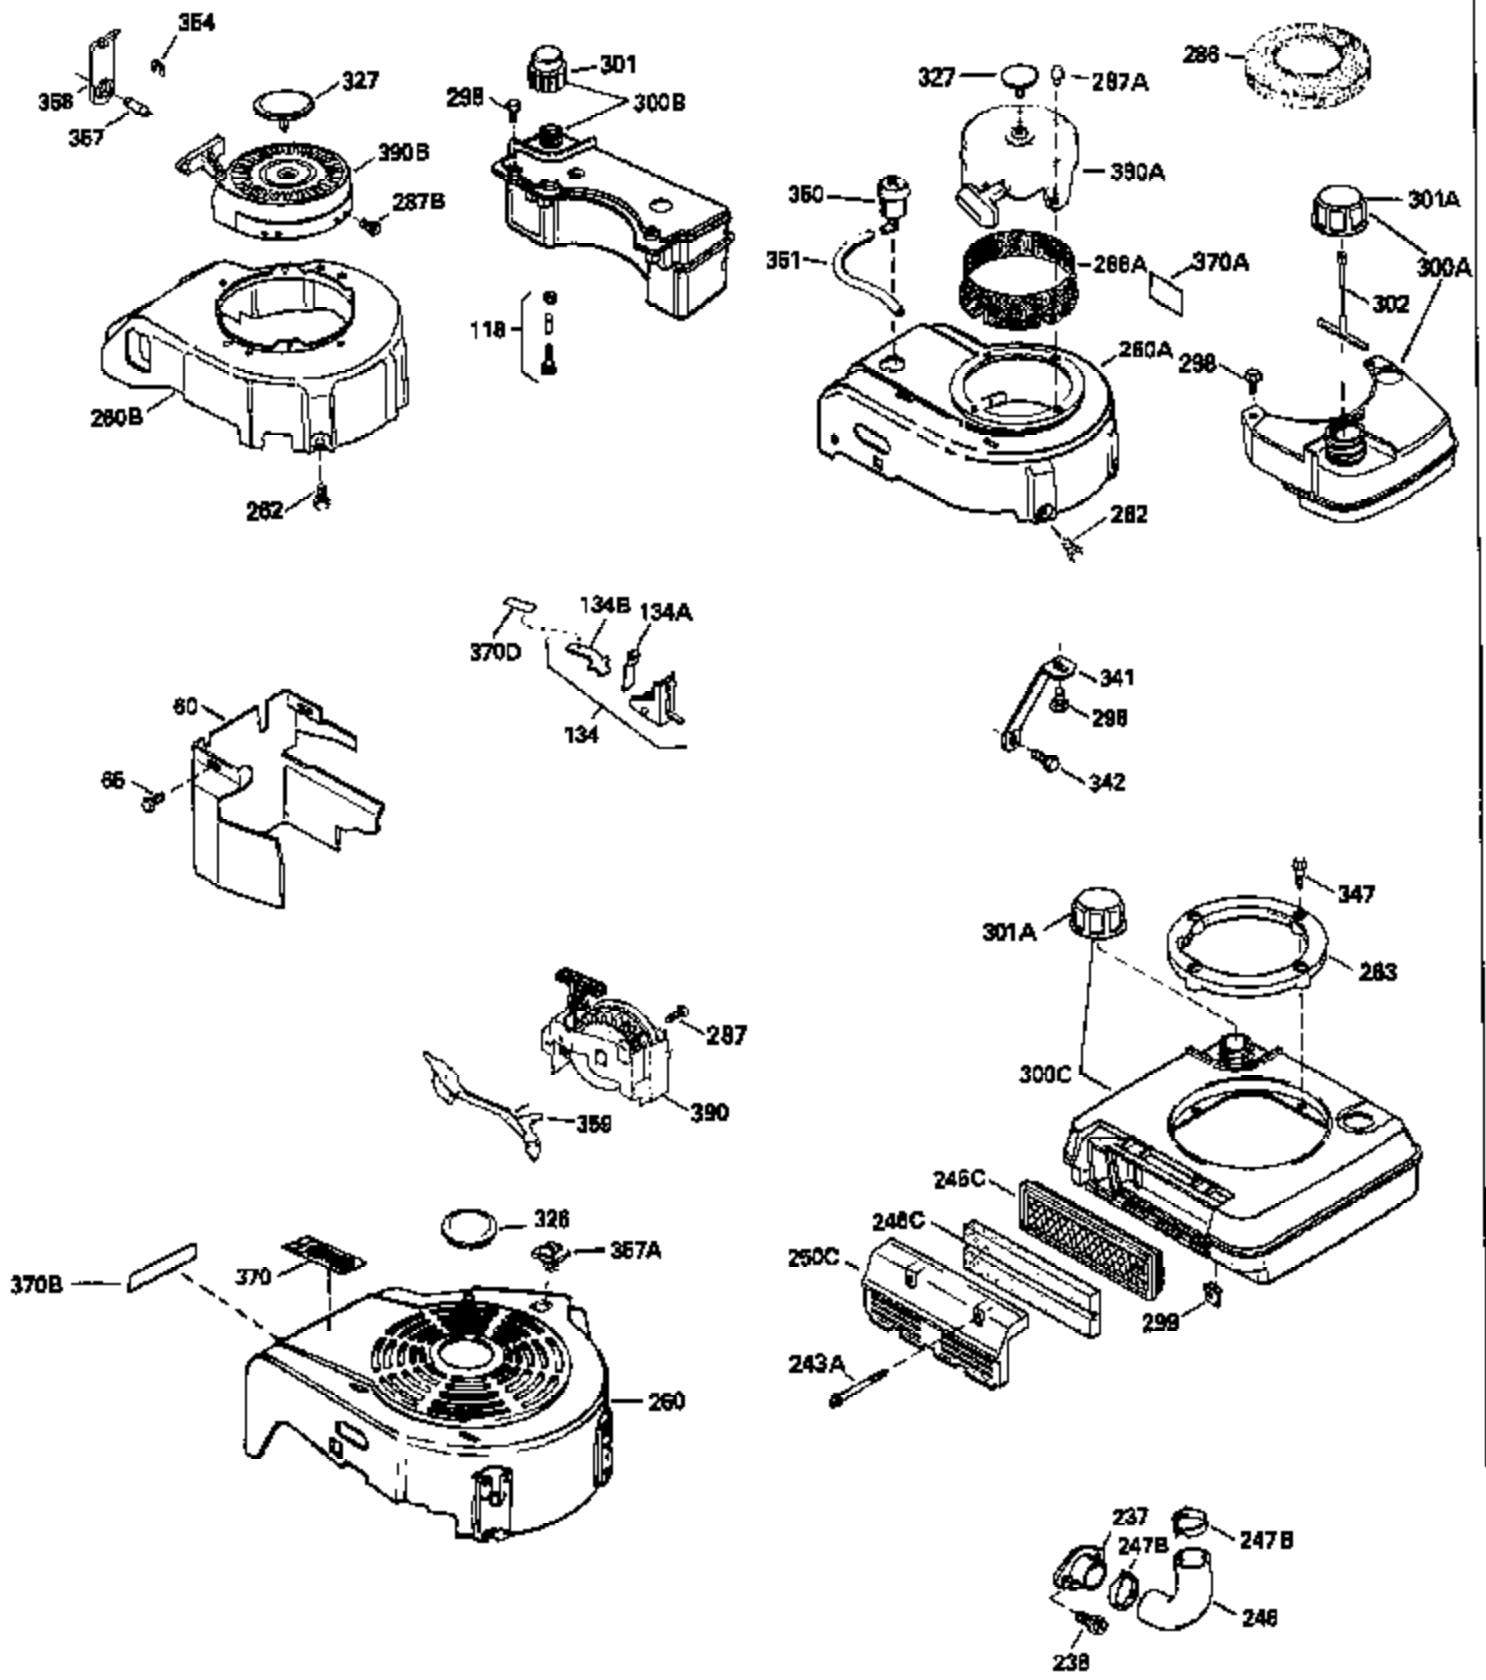

ILLUSTRATION SHOWS TYPICAL PARTS ONLY. ORDER BY PART NUMBER. PARTS NOT LISTED ARE SUPPLIED BY OEM.

Ref #	Part Number	Qty	Description
118	730194		Rope Guide Kit (Use as required with 34476 fuel tank)
238	650806		Screw, 10-32 x 5/8"
246C	35705		Filter, Pre-Air (Optional)
260A	35476		Housing, Blower
262	650831		Screw, 1/4-20 x 15/32"
286A	35354		Screen, Starter cup (Stationary)
287A	650735		Screw, 10-24 x 3/8" (Use as required)
287A			Pop Rivet, (3/16" Dia.)(Purchase locally)
301	33032		Fuel Cap
370	34993		Decal, Instruction
379	631021		Inlet Needle, Seat & Clip Assy.
390A	590420A		Rewind Starter (Refer to Division 5, Section C, page 25 or Fiche 8, Grid G-7 for breakdown)