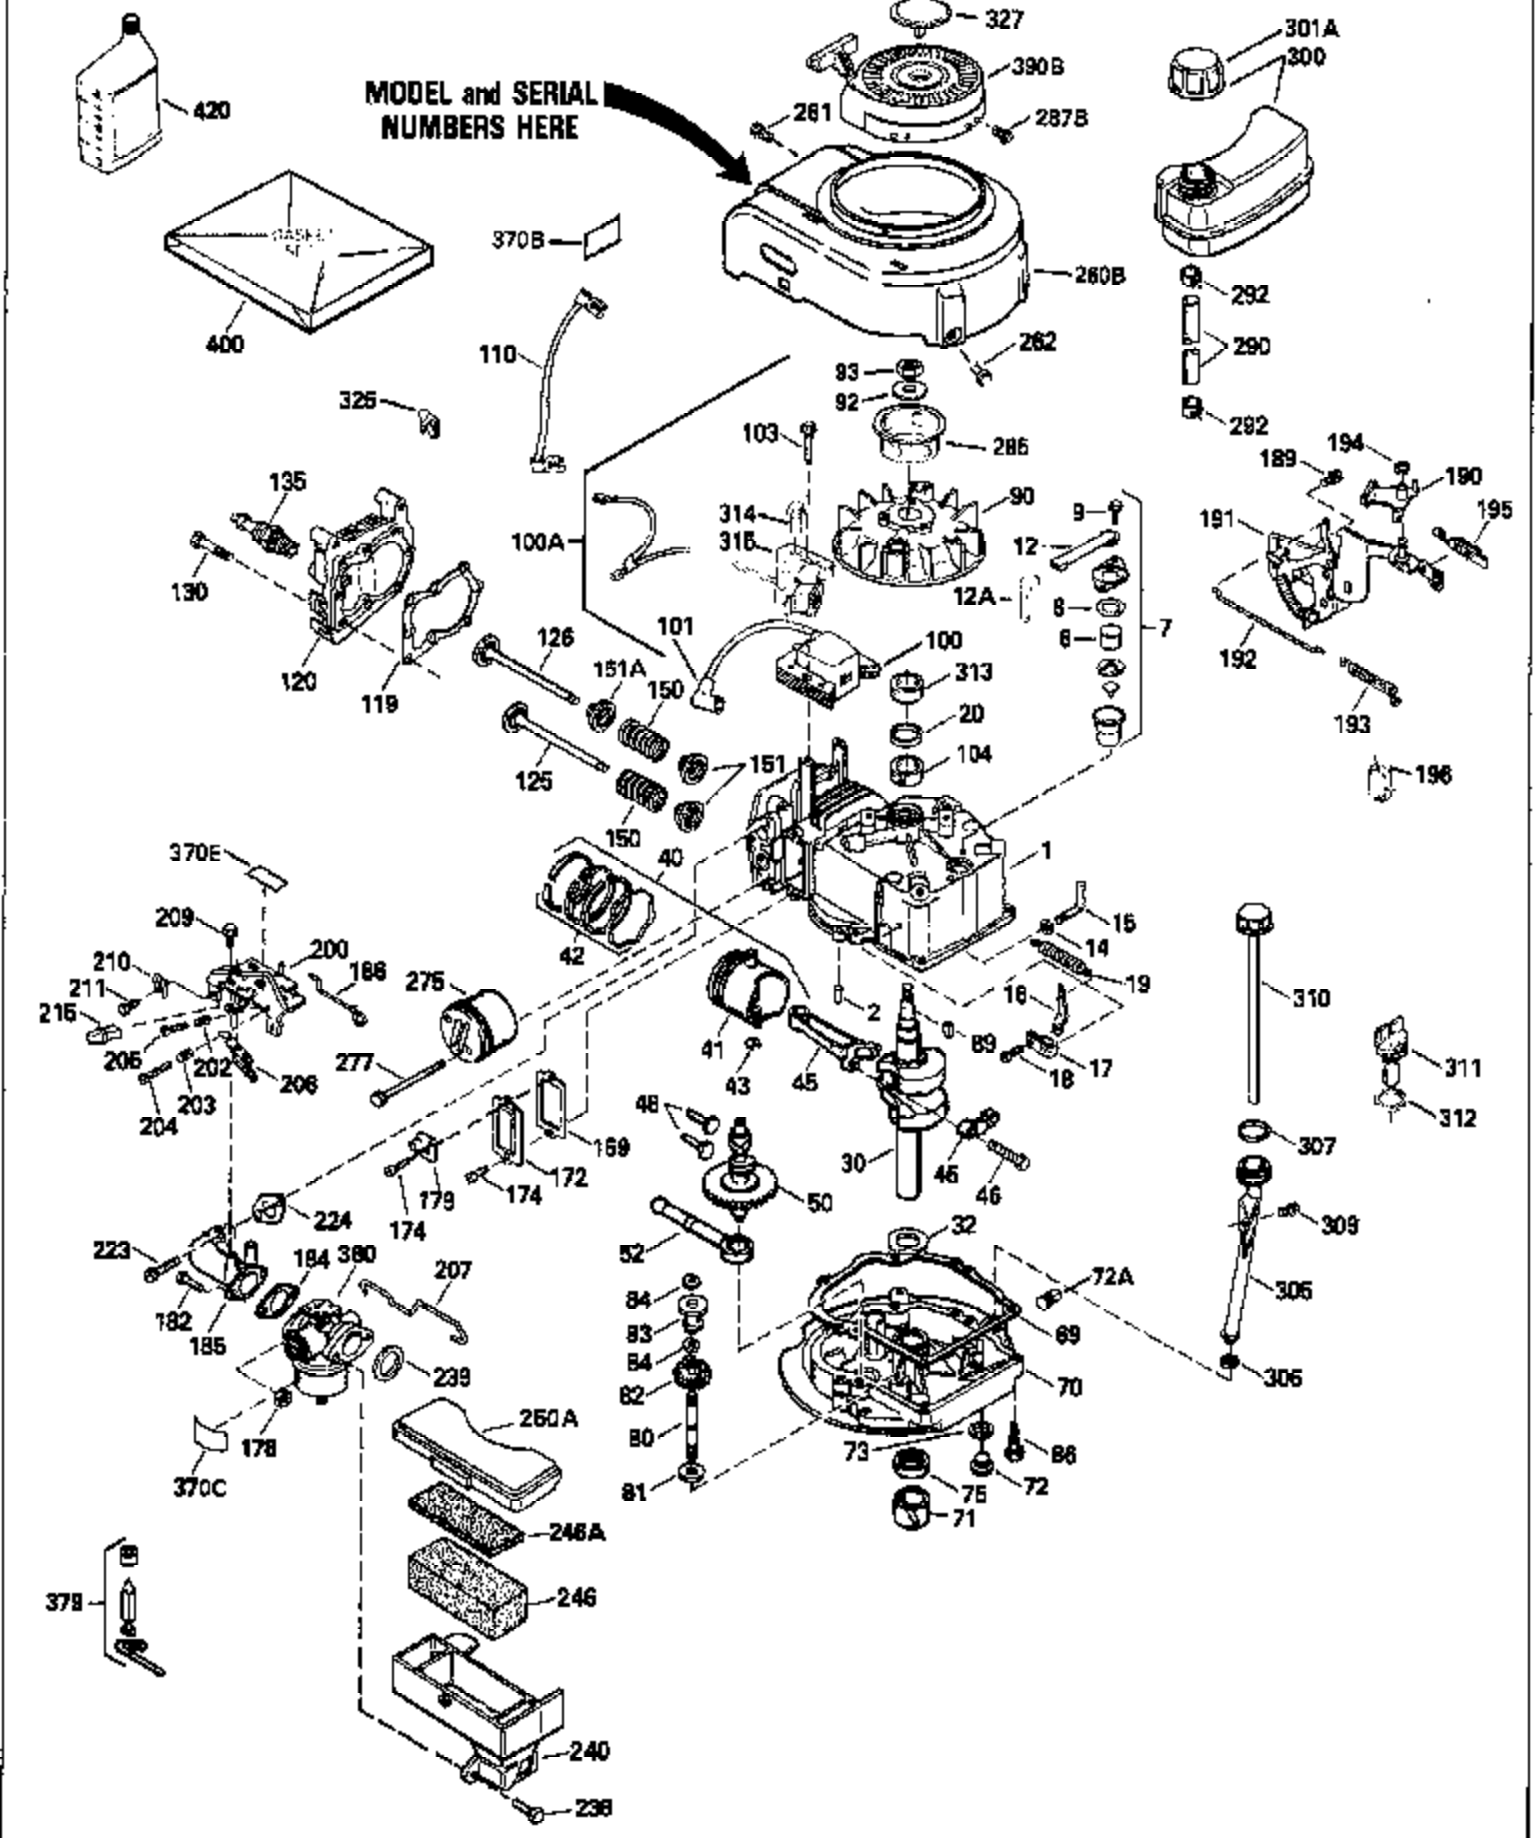

ILLUSTRATION SHOWS TYPICAL PARTS ONLY. ORDER BY PART NUMBER. PARTS NOT LISTED ARE SUPPLIED BY OEM.

MODEL and SERIAL
NUMBERS HERE

Ref #	Part Number	Qty	Description
1	35022		Cylinder Ass'y. (Incl.2, 8, 9 & 20) (2-5/16")
2	26727		Pin, Dowel
6	33734		Element, Breather
7	34214A		Breather Ass'y. (Incl. 6, 8, 9, 12 & 12A)
8	33735		* Gasket, Breather
9	30200		Screw, 10-24 x 9/16"
12	33886		Tube, Breather
14	28277		Washer
15	30589		Rod, Governor (Incl. 14)
16	31383A		Lever, Governor
17	31335		Clamp, Governor lever
18	650548		Screw, 8-32 x 5/16"
19	31361		Spring, Extension
20	32600		Seal, Oil
30	34473		Crankshaft Ass'y.
40	34499		Piston, Pin & Ring Set (Std.) (2-5/16 " Bore)
40	34526		Piston, Pin & Ring Set (.010" OS)
40	34527		Piston, Pin & Ring Set (.020" OS)
41	31761B		Piston & Pin Ass'y. (Incl. 43)(Std.)(2-5/16")
41	32662B		Piston & Pin Ass'y. (Incl. 43) (.010" OS)
41	32663B		Piston & Pin Ass'y. (Incl. 43) (.020" OS)
42	27565		Ring Set (Std.) (2-5/16" Bore)
42	27566		Ring Set (.010" OS)
42	27567		Ring Set (.020" OS)
43	20381		Ring, Piston pin retaining
45	30963B		Rod Assy., Connecting (Incl. 46)
46	32610A		Bolt, Connecting rod
48	27241		Lifter, Valve
50	33148A		Camshaft
52	29914		Oil Pump Assy.
69	35261		* Gasket, Mounting flange
70	30571A		Flange Ass'y. (Incl. 72, 73, 75, 80 & 311)
72	30572		Plug, Oil drain (Incl. 73)
73	28833		* Drain Plug Gasket (Not req. W/plastic plug)
75	26208		Seal, Oil
80	30574		Shaft, Governor
81	30590A		Washer, Flat
82	30591		Gear Assy., Governor (Incl. 81)
83	30588A		Spool, Governor
84	29193		Ring, Retaining
86	650488		Screw, 1/4-20 x 1-1/4"
89	611004		Flywheel Key
90	611046A		Flywheel
92	650815		Washer, Belleville
93	650816		Nut, Flywheel
100	730207		Magneto-to-Solid State Conversion Kit (Includes solid state module, solid state flywheel key, and instructions.)(Use as required on external ignition engines only.)
100	34443A		Solid State Assy.
101	610118		Cover, Spark plug
103	650814		Screw, Torx T-15, 10-24 x 1"
110	34961		Ground Wire
119	29953C		* Gasket, Cylinder head
120	34335		Head, Cylinder
125	29313C		Exhaust Valve (Std.) (Incl. 151)
125	29315C		Exhaust Valve (1/32" OS) (Incl. 151)
126	29314B		Intake Valve (Std.) (Incl. 151)