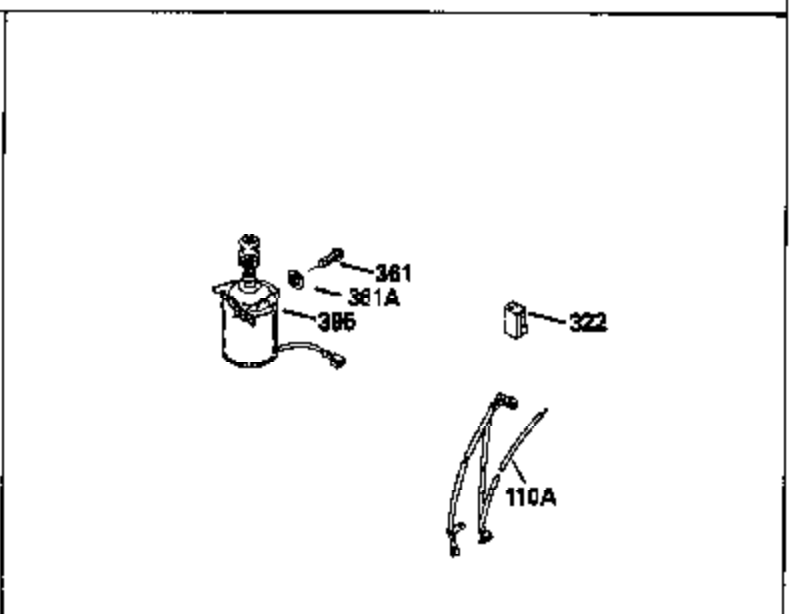

Ref #	Part Number	Qty	Description
189	650839		Screw, 1/4-20 x 3/8"
190	35831		Lever, Brake
191	35015B		Bracket Assy., S.E. Brake (Incl. 195)
194	32309		Ring, Retaining
195	610973		Terminal Assy.
274	26754A		* Gasket, Exhaust (Use as required)
277A	30063		Screw, 1/4-20 x 1/2" (Use as required)
277	650795		Screw, 1/4-20 x 2-1/4"
370F	34387		Decal, Instruction (Optional)
379	631021		Inlet Needle, Seat & Clip Assy.
415	730162		Muffler Adap.Kit(Incl.274,277A)(Use a s req.)
430	730574		Debris Screen Kit (Incl. 370F,431-433)(Opt.)
431	35596		Screen, Debris (Optional)
432	35597		Bracket, Debris screen (Optional)
433	650910		Screw, 8-32 x 1/4" (Optional)