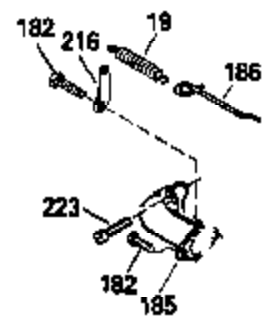

Ref #	Part Number	Qty	Description
19	31361		Spring, Extension
69	35261		* Gasket, Mounting flange
182	6201		Screw, 1/4-28 x 7/8"
185	31384A		Pipe, Intake (Incl. 224)
186	32653		Link, Governor spring
216	33086		Lever, Speed adjusting
223	650451		Screw, 1/4-20 x 1"
238	650806		Screw, 10-32 x 5/8"
246B	35435		Filter, Pre-Air (Use as required)
379	631021		Inlet Needle, Seat & Clip Assy.