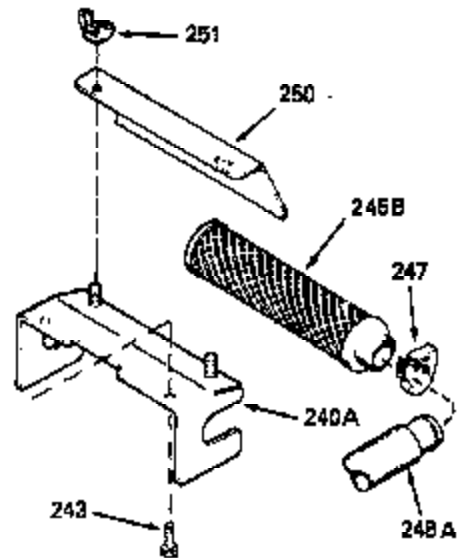

Ref #	Part Number	Qty	Description
420	730225		SAE 30, 4-Cycle Engine Oil (Quart)

ILLUSTRATION SHOWS TYPICAL PARTS ONLY. ORDER BY PART NUMBER. PARTS NOT LISTED ARE SUPPLIED BY OEM.

Ref #	Part Number	Qty	Description
118	730194		Rope Guide Kit (Use as required with 34476 fuel tank)
238	650806		Screw, 10-32 x 5/8"
246C	35705		Filter, Pre-Air (Optional)
260A	35476		Housing, Blower
262	650831		Screw, 1/4-20 x 15/32"
286A	35354		Screen, Starter cup (Stationary)
287A	650735		Screw, 10-24 x 3/8" (Use as required)
287A			Pop Rivet, (3/16" Dia.)(Purchase locally)
301	33032		Fuel Cap
370A	34346		Decal, Instruction
379	631021		Inlet Needle, Seat & Clip Assy.
390A	590420A		Rewind Starter (Refer to Division 5, Section C, page 25 or Fiche 8, Grid G-7 for breakdown)

Ref #	Part Number	Qty	Description
189	650839		Screw, 1/4-20 x 3/8"
190	35831		Lever, Brake
191	35039A		Bracket Assy., S.E. Brake (Incl. 195)
194	32309		Ring, Retaining
195	610973		Terminal Assy.
210	27793		Clip, Conduit
211	28942		Screw, 10-32 x 3/8"
274	26754A		* Gasket, Exhaust (Use as required)
277	650795		Screw, 1/4-20 x 2-1/4"
277A	30063		Screw, 1/4-20 x 1/2" (Use as required)
370F	34387		Decal, Instruction (Optional)
379	631021		Inlet Needle, Seat & Clip Assy.
415	730162		Muffler Adap.Kit(Incl.274,277A)(Use a s req.)
430	730574		Debris Screen Kit (Incl. 370F,431-433)(Opt.)
431	35596		Screen, Debris (Optional)
432	35597		Bracket, Debris screen (Optional)
433	650910		Screw, 8-32 x 1/4" (Optional)

Ref #	Part Number	Qty	Description
19	31361		Spring, Extension
69	35261		* Gasket, Mounting flange
182	6201		Screw, 1/4-28 x 7/8"
185	31384A		Pipe, Intake (Incl. 224)
186	34337		Link, Governor spring
209	30200		Screw, 10-24 x 9/16"
223	650451		Screw, 1/4-20 x 1"
238	650806		Screw, 10-32 x 5/8"
246B	35435		Filter, Pre-Air (Use as required)
379	631021		Inlet Needle, Seat & Clip Assy.