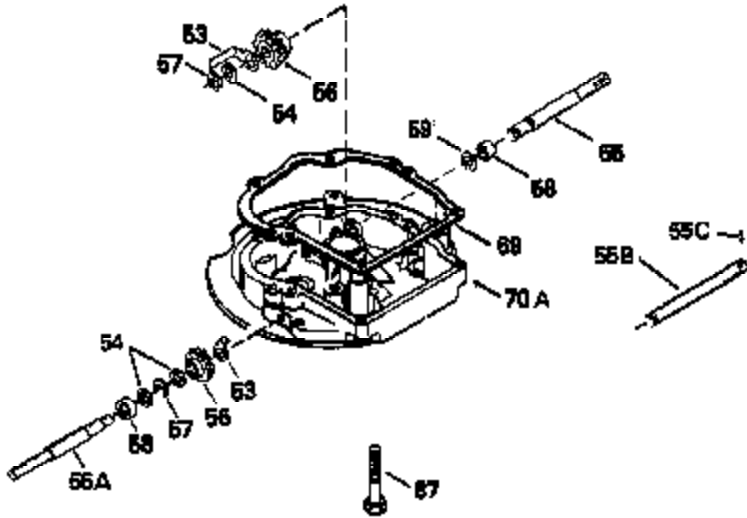

Ref #	Part Number	Qty	Description
420	730225		SAE 30, 4-Cycle Engine Oil (Quart)

ILLUSTRATION SHOWS TYPICAL PARTS ONLY. ORDER BY PART NUMBER. PARTS NOT LISTED ARE SUPPLIED BY OEM.

Ref #	Part Number	Qty	Description
118	730194		Rope Guide Kit (Use as required with 34476 fuel tank)
238	650806		Screw, 10-32 x 5/8"
246C	35705		Filter, Pre-Air (Optional)
260A	35476		Housing, Blower
262	650831		Screw, 1/4-20 x 15/32"
286A	35354		Screen, Starter cup (Stationary)
287A	650735		Screw, 10-24 x 3/8" (Use as required)
287A			Pop Rivet, (3/16" Dia.)(Purchase locally)
301	33032		Fuel Cap
370A	34346		Decal, Instruction
379	631021		Inlet Needle, Seat & Clip Assy.
390A	590420A		Rewind Starter (Refer to Division 5, Section C, page 25 or Fiche 8, Grid G-7 for breakdown)

Ref #	Part Number	Qty	Description
19	31361		Spring, Extension
69	35261		* Gasket, Mounting flange
182	6201		Screw, 1/4-28 x 7/8"
185	31384A		Pipe, Intake (Incl. 224)
186	34337		Link, Governor spring
209	30200		Screw, 10-24 x 9/16"
223	650451		Screw, 1/4-20 x 1"
238	650806		Screw, 10-32 x 5/8"
246B	35435		Filter, Pre-Air (Use as required)
379	631021		Inlet Needle, Seat & Clip Assy.