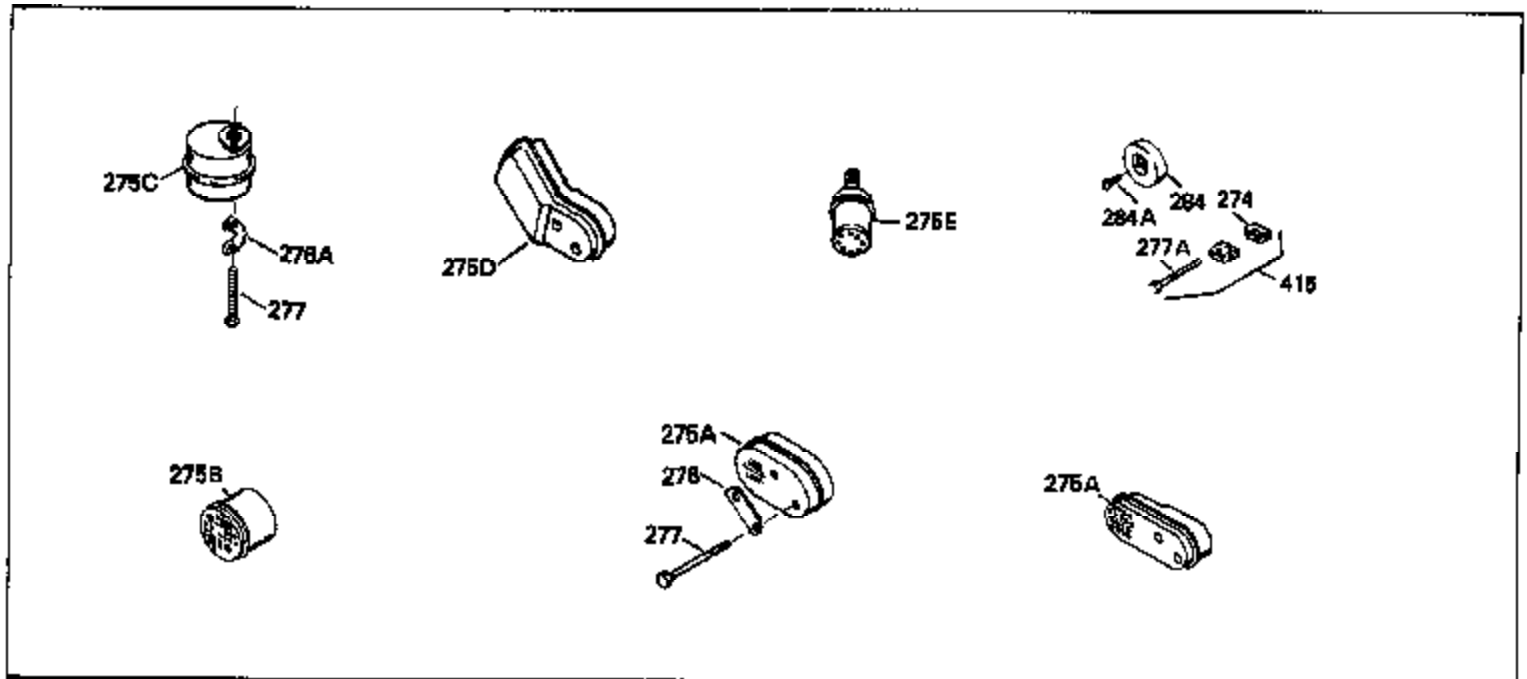

Ref #	Part Number	Qty	Description
420	730225		SAE 30, 4-Cycle Engine Oil (Quart)

ILLUSTRATION SHOWS TYPICAL PARTS ONLY. ORDER BY PART NUMBER. PARTS NOT LISTED ARE SUPPLIED BY OEM.

Ref #	Part Number	Qty	Description
118	730194		Rope Guide Kit (Use as required with 34476 fuel tank)
238	650806		Screw, 10-32 x 5/8"
246C	35705		Filter, Pre-Air (Optional)
260A	35476		Housing, Blower
262	650831		Screw, 1/4-20 x 15/32"
286A	35354		Screen, Starter cup (Stationary)
287A	650735		Screw, 10-24 x 3/8" (Use as required)
287A			Pop Rivet, (3/16" Dia.)(Purchase locally)
301	33032		Fuel Cap
370A	34346		Decal, Instruction
379	631021		Inlet Needle, Seat & Clip Assy.
390A	590420A		Rewind Starter (Refer to Division 5, Section C, page 25 or Fiche 8, Grid G-7 for breakdown)