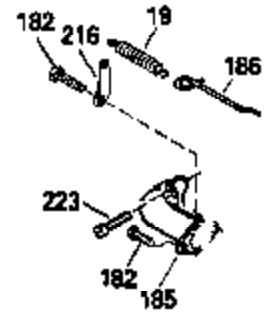

Ref #	Part Number	Qty	Description
420	730225		SAE 30, 4-Cycle Engine Oil (Quart)

ILLUSTRATION SHOWS TYPICAL PARTS ONLY. ORDER BY PART NUMBER. PARTS NOT LISTED ARE SUPPLIED BY OEM.

Ref #	Part Number	Qty	Description
118	730194		Rope Guide Kit (Use as required with 34476 fuel tank)
238	650806		Screw, 10-32 x 5/8"
246C	35705		Filter, Pre-Air (Optional)
260A	35476		Housing, Blower
262	650831		Screw, 1/4-20 x 15/32"
286A	35354		Screen, Starter cup (Stationary)
287A	650735		Screw, 10-24 x 3/8" (Use as required)
287A			Pop Rivet, (3/16" Dia.)(Purchase locally)
301	33032		Fuel Cap
370A	34346		Decal, Instruction
379	631021		Inlet Needle, Seat & Clip Assy.
390A	590420A		Rewind Starter (Refer to Division 5, Section C, page 25 or Fiche 8, Grid G-7 for breakdown)

Ref #	Part Number	Qty	Description
19	31361		Spring, Extension
69	35261		* Gasket, Mounting flange
182	6201		Screw, 1/4-28 x 7/8"
185	31384A		Pipe, Intake (Incl. 224)
186	34337		Link, Governor spring
209	30200		Screw, 10-24 x 9/16"
223	650451		Screw, 1/4-20 x 1"
238	650806		Screw, 10-32 x 5/8"
246B	35435		Filter, Pre-Air (Use as required)
379	631021		Inlet Needle, Seat & Clip Assy.