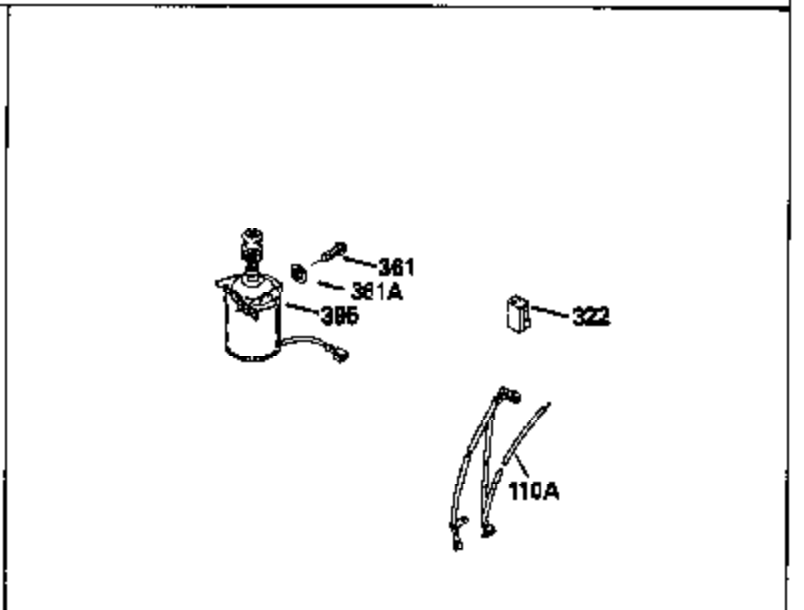

Ref #	Part Number	Qty	Description
420	730225		SAE 30, 4-Cycle Engine Oil (Quart)

ILLUSTRATION SHOWS TYPICAL PARTS ONLY. ORDER BY PART NUMBER. PARTS NOT LISTED ARE SUPPLIED BY OEM.

Ref #	Part Number	Qty	Description
118	730194		Rope Guide Kit (Use as required with 34476 fuel tank)
238	650806		Screw, 10-32 x 5/8"
246C	35705		Filter, Pre-Air (Optional)
260A	35476		Housing, Blower
262	650831		Screw, 1/4-20 x 15/32"
286A	35354		Screen, Starter cup (Stationary)
287A	650735		Screw, 10-24 x 3/8" (Use as required)
287A			Pop Rivet, (3/16" Dia.)(Purchase locally)
301	33032		Fuel Cap
370A	34346		Decal, Instruction
379	631021		Inlet Needle, Seat & Clip Assy.
390A	590420A		Rewind Starter (Refer to Division 5, Section C, page 25 or Fiche 8, Grid G-7 for breakdown)