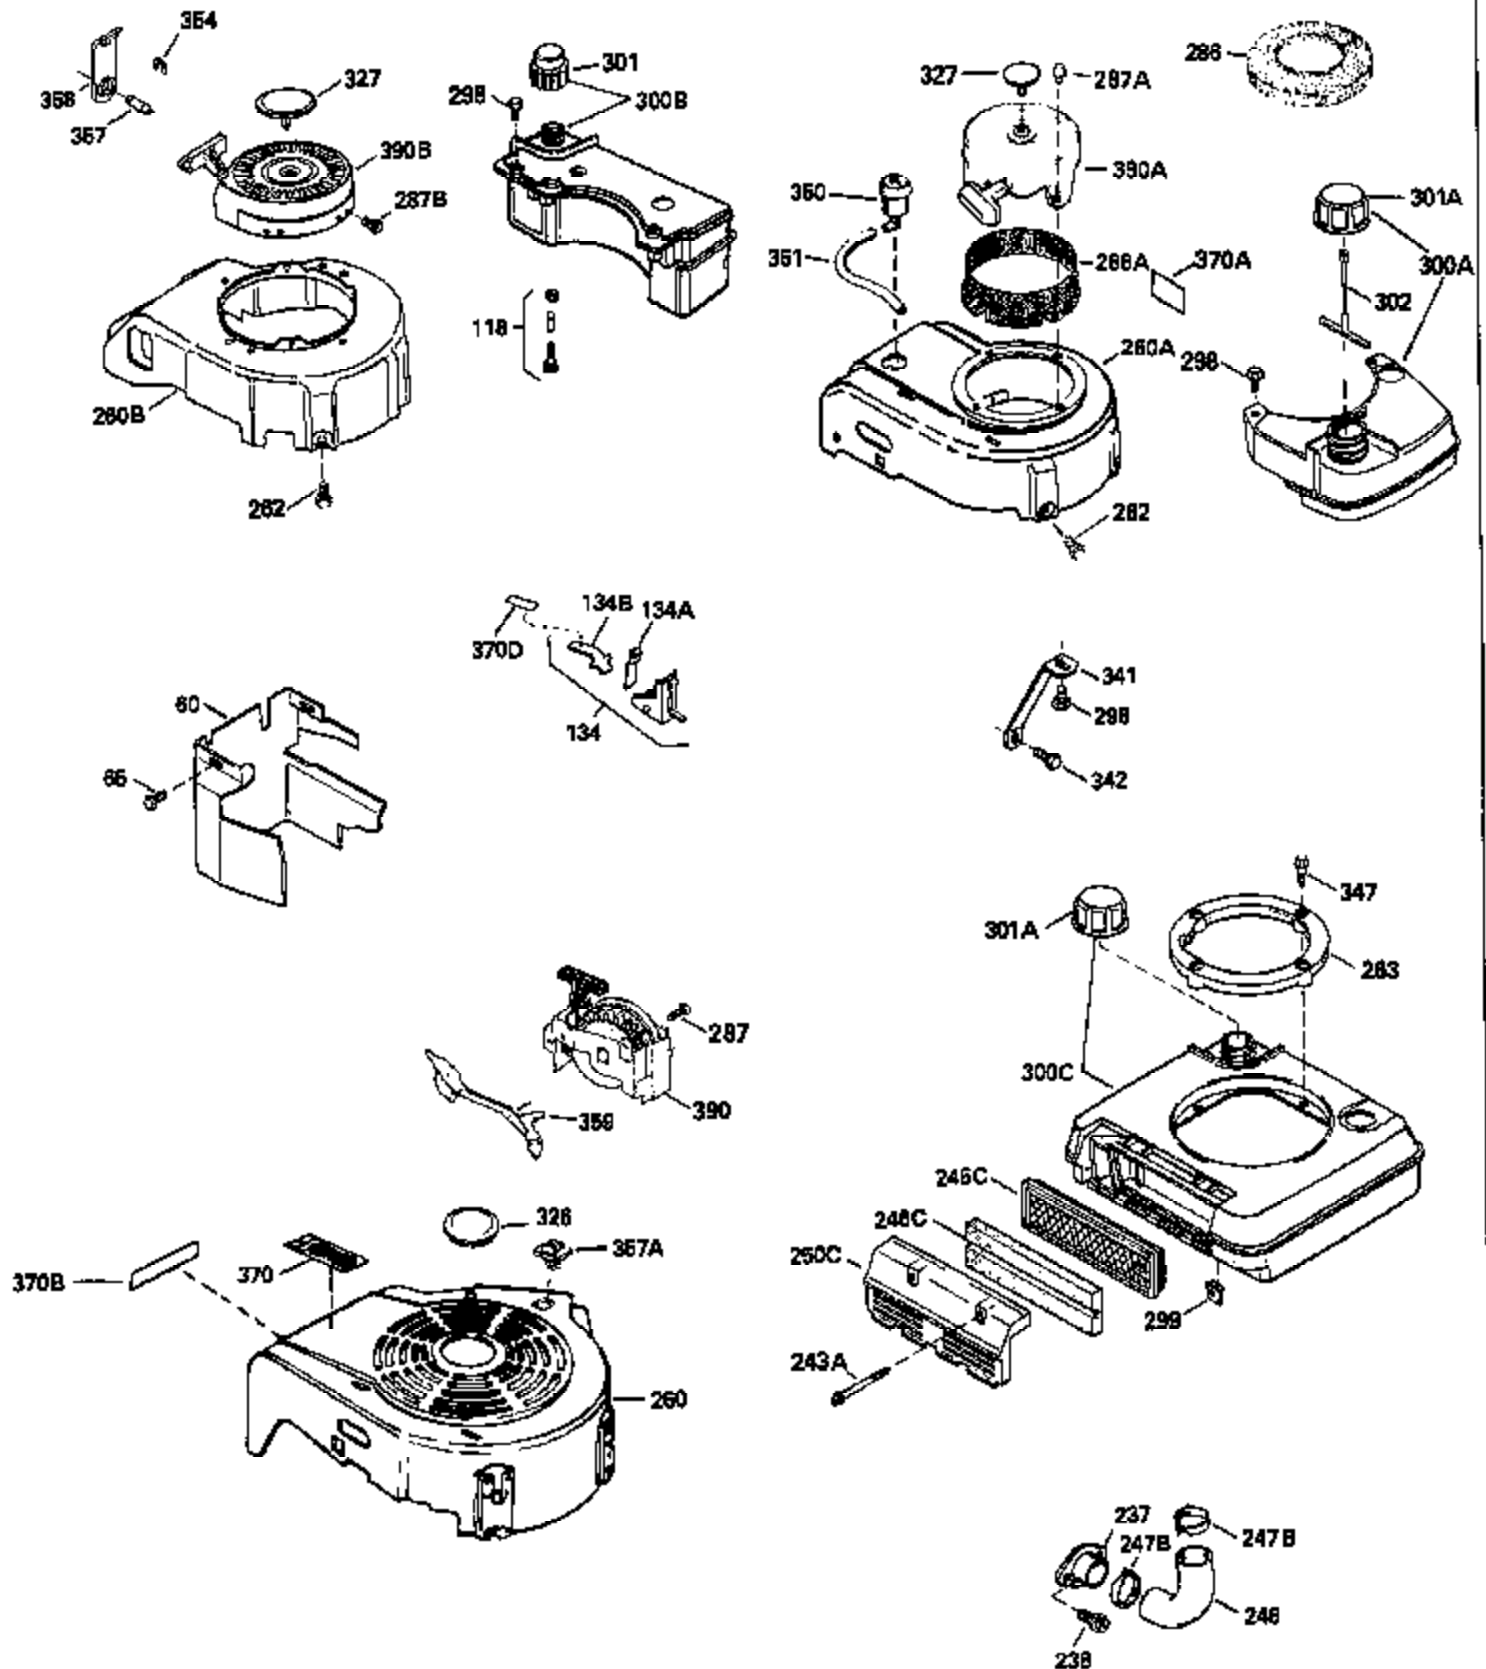

Ref #	Part Number	Qty	Description
420	730225		SAE 30, 4-Cycle Engine Oil (Quart)

ILLUSTRATION SHOWS TYPICAL PARTS ONLY. ORDER BY PART NUMBER. PARTS NOT LISTED ARE SUPPLIED BY OEM.

Ref #	Part Number	Qty	Description
118	730194		Rope Guide Kit (Use as required with 34476 fuel tank)
238	650806		Screw, 10-32 x 5/8"
246C	35705		Filter, Pre-Air (Optional)
260A	35476		Housing, Blower
262	650831		Screw, 1/4-20 x 15/32"
286A	35354		Screen, Starter cup (Stationary)
287A	650735		Screw, 10-24 x 3/8" (Use as required)
287A			Pop Rivet, (3/16" Dia.)(Purchase locally)
301	33032		Fuel Cap
370A	34346		Decal, Instruction
379	631021		Inlet Needle, Seat & Clip Assy.
390A	590420A		Rewind Starter (Refer to Division 5, Section C, page 25 or Fiche 8, Grid G-7 for breakdown)