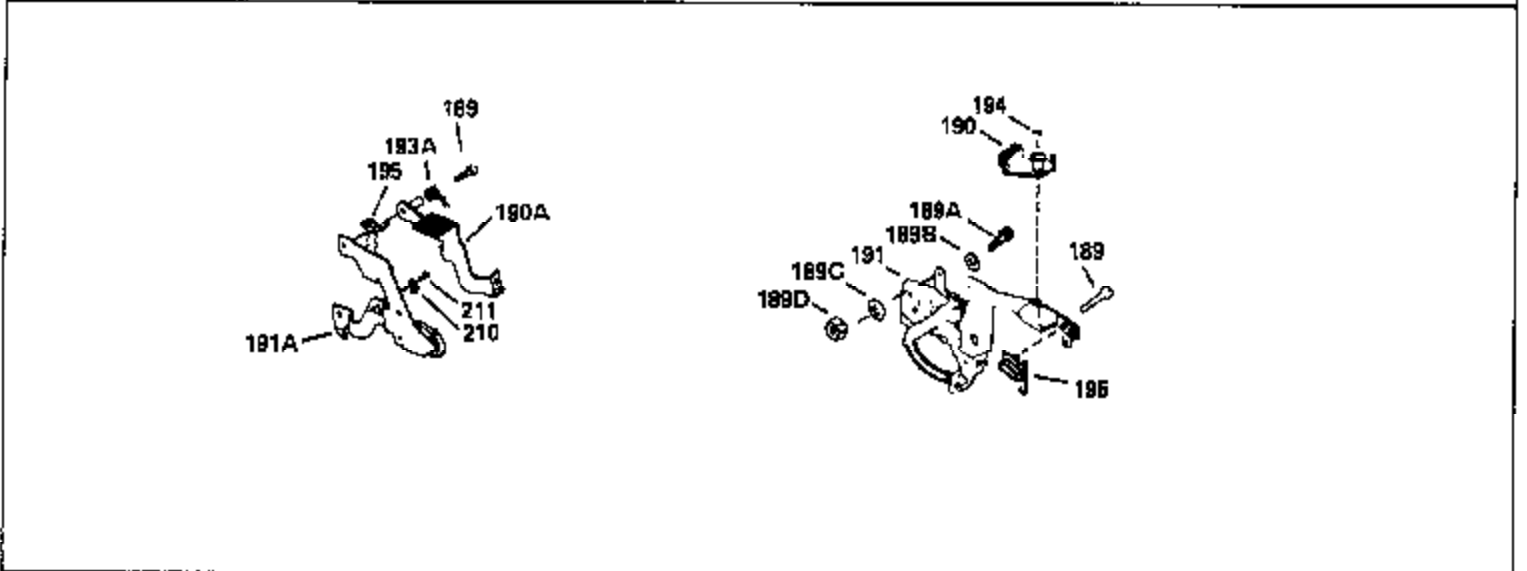

Ref #	Part Number	Qty	Description
420	730225		SAE 30, 4-Cycle Engine Oil (Quart)

ILLUSTRATION SHOWS TYPICAL PARTS ONLY. ORDER BY PART NUMBER. PARTS NOT LISTED ARE SUPPLIED BY OEM.

Ref #	Part Number	Qty	Description
118	730194		Rope Guide Kit (Use as required with 34476 fuel tank)
238	650806		Screw, 10-32 x 5/8"
246C	35705		Filter, Pre-Air (Optional)
260A	35476		Housing, Blower
262	650831		Screw, 1/4-20 x 15/32"
286A	35354		Screen, Starter cup (Stationary)
287A	650735		Screw, 10-24 x 3/8" (Use as required)
287A			Pop Rivet, (3/16" Dia.)(Purchase locally)
301	33032		Fuel Cap
370A	34346		Decal, Instruction
379	631021		Inlet Needle, Seat & Clip Assy.
390A	590420A		Rewind Starter (Refer to Division 5, Section C, page 25 or Fiche 8, Grid G-7 for breakdown)