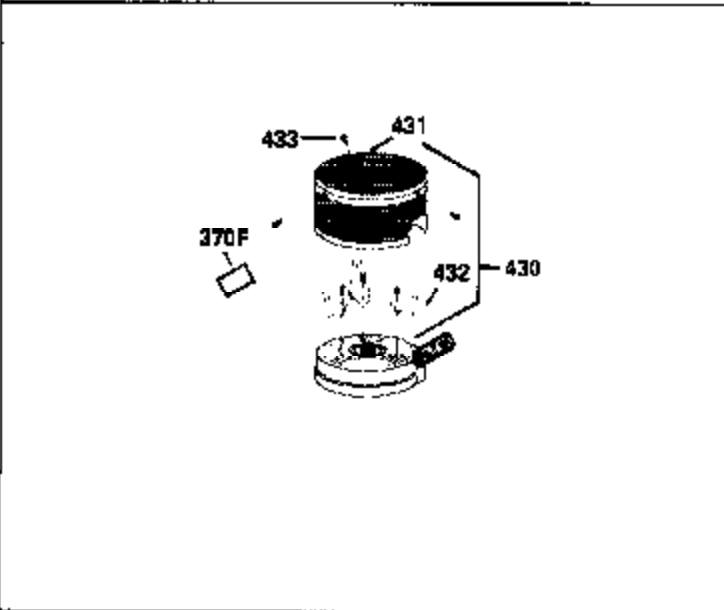

Ref #	Part Number	Qty	Description
420	730225		SAE 30, 4-Cycle Engine Oil (Quart)

ILLUSTRATION SHOWS TYPICAL PARTS ONLY. ORDER BY PART NUMBER. PARTS NOT LISTED ARE SUPPLIED BY OEM.

Ref #	Part Number	Qty	Description
118	730194		Rope Guide Kit (Use as required with 34476 fuel tank)
238	650806		Screw, 10-32 x 5/8"
246C	35705		Filter, Pre-Air (Optional)
260A	35476		Housing, Blower
262	650831		Screw, 1/4-20 x 15/32"
286A	35354		Screen, Starter cup (Stationary)
287A	650735		Screw, 10-24 x 3/8" (Use as required)
287A			Pop Rivet, (3/16" Dia.)(Purchase locally)
301	33032		Fuel Cap
370A	34346		Decal, Instruction
379	631021		Inlet Needle, Seat & Clip Assy.
390A	590420A		Rewind Starter (Refer to Division 5, Section C, page 25 or Fiche 8, Grid G-7 for breakdown)