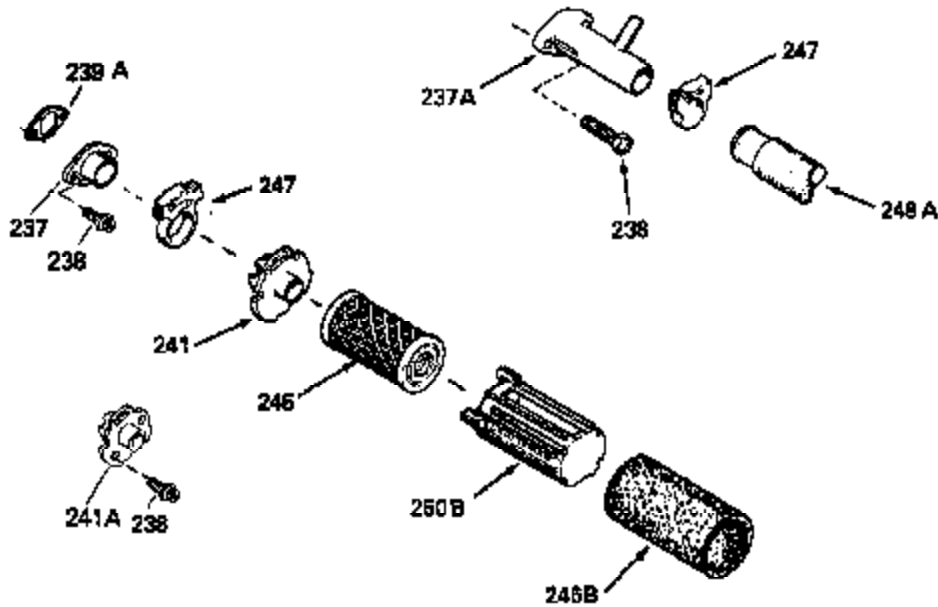

Ref #	Part Number	Qty	Description
420	730225		SAE 30, 4-Cycle Engine Oil (Quart)

ILLUSTRATION SHOWS TYPICAL PARTS ONLY. ORDER BY PART NUMBER. PARTS NOT LISTED ARE SUPPLIED BY OEM.

Ref #	Part Number	Qty	Description
118	730194		Rope Guide Kit (Use as required with 34476 fuel tank)
238	650806		Screw, 10-32 x 5/8"
246C	35705		Filter, Pre-Air (Optional)
260A	35476		Housing, Blower
262	650831		Screw, 1/4-20 x 15/32"
286A	35354		Screen, Starter cup (Stationary)
287A	650735		Screw, 10-24 x 3/8" (Use as required)
287A			Pop Rivet, (3/16" Dia.)(Purchase locally)
301	33032		Fuel Cap
370A	34346		Decal, Instruction
379	631021		Inlet Needle, Seat & Clip Assy.
390A	590420A		Rewind Starter (Refer to Division 5, Section C, page 25 or Fiche 8, Grid G-7 for breakdown)

Ref #	Part Number	Qty	Description
189	650839		Screw, 1/4-20 x 3/8"
190	35831		Lever, Brake
191	35039A		Bracket Assy., S.E. Brake (Incl. 195)
194	32309		Ring, Retaining
195	610973		Terminal Assy.
210	27793		Clip, Conduit
211	28942		Screw, 10-32 x 3/8"
274	26754A		* Gasket, Exhaust (Use as required)
277	650795		Screw, 1/4-20 x 2-1/4"
277A	30063		Screw, 1/4-20 x 1/2" (Use as required)
370F	34387		Decal, Instruction (Optional)
379	631021		Inlet Needle, Seat & Clip Assy.
415	730162		Muffler Adap.Kit(Incl.274,277A)(Use a s req.)
430	730574		Debris Screen Kit (Incl. 370F,431-433)(Opt.)
431	35596		Screen, Debris (Optional)
432	35597		Bracket, Debris screen (Optional)
433	650910		Screw, 8-32 x 1/4" (Optional)

Ref #	Part Number	Qty	Description
19	31361		Spring, Extension
69	35261		* Gasket, Mounting flange
182	6201		Screw, 1/4-28 x 7/8"
185	31384A		Pipe, Intake (Incl. 224)
186	34337		Link, Governor spring
209	30200		Screw, 10-24 x 9/16"
223	650451		Screw, 1/4-20 x 1"
238	650806		Screw, 10-32 x 5/8"
246B	35435		Filter, Pre-Air (Use as required)
379	631021		Inlet Needle, Seat & Clip Assy.