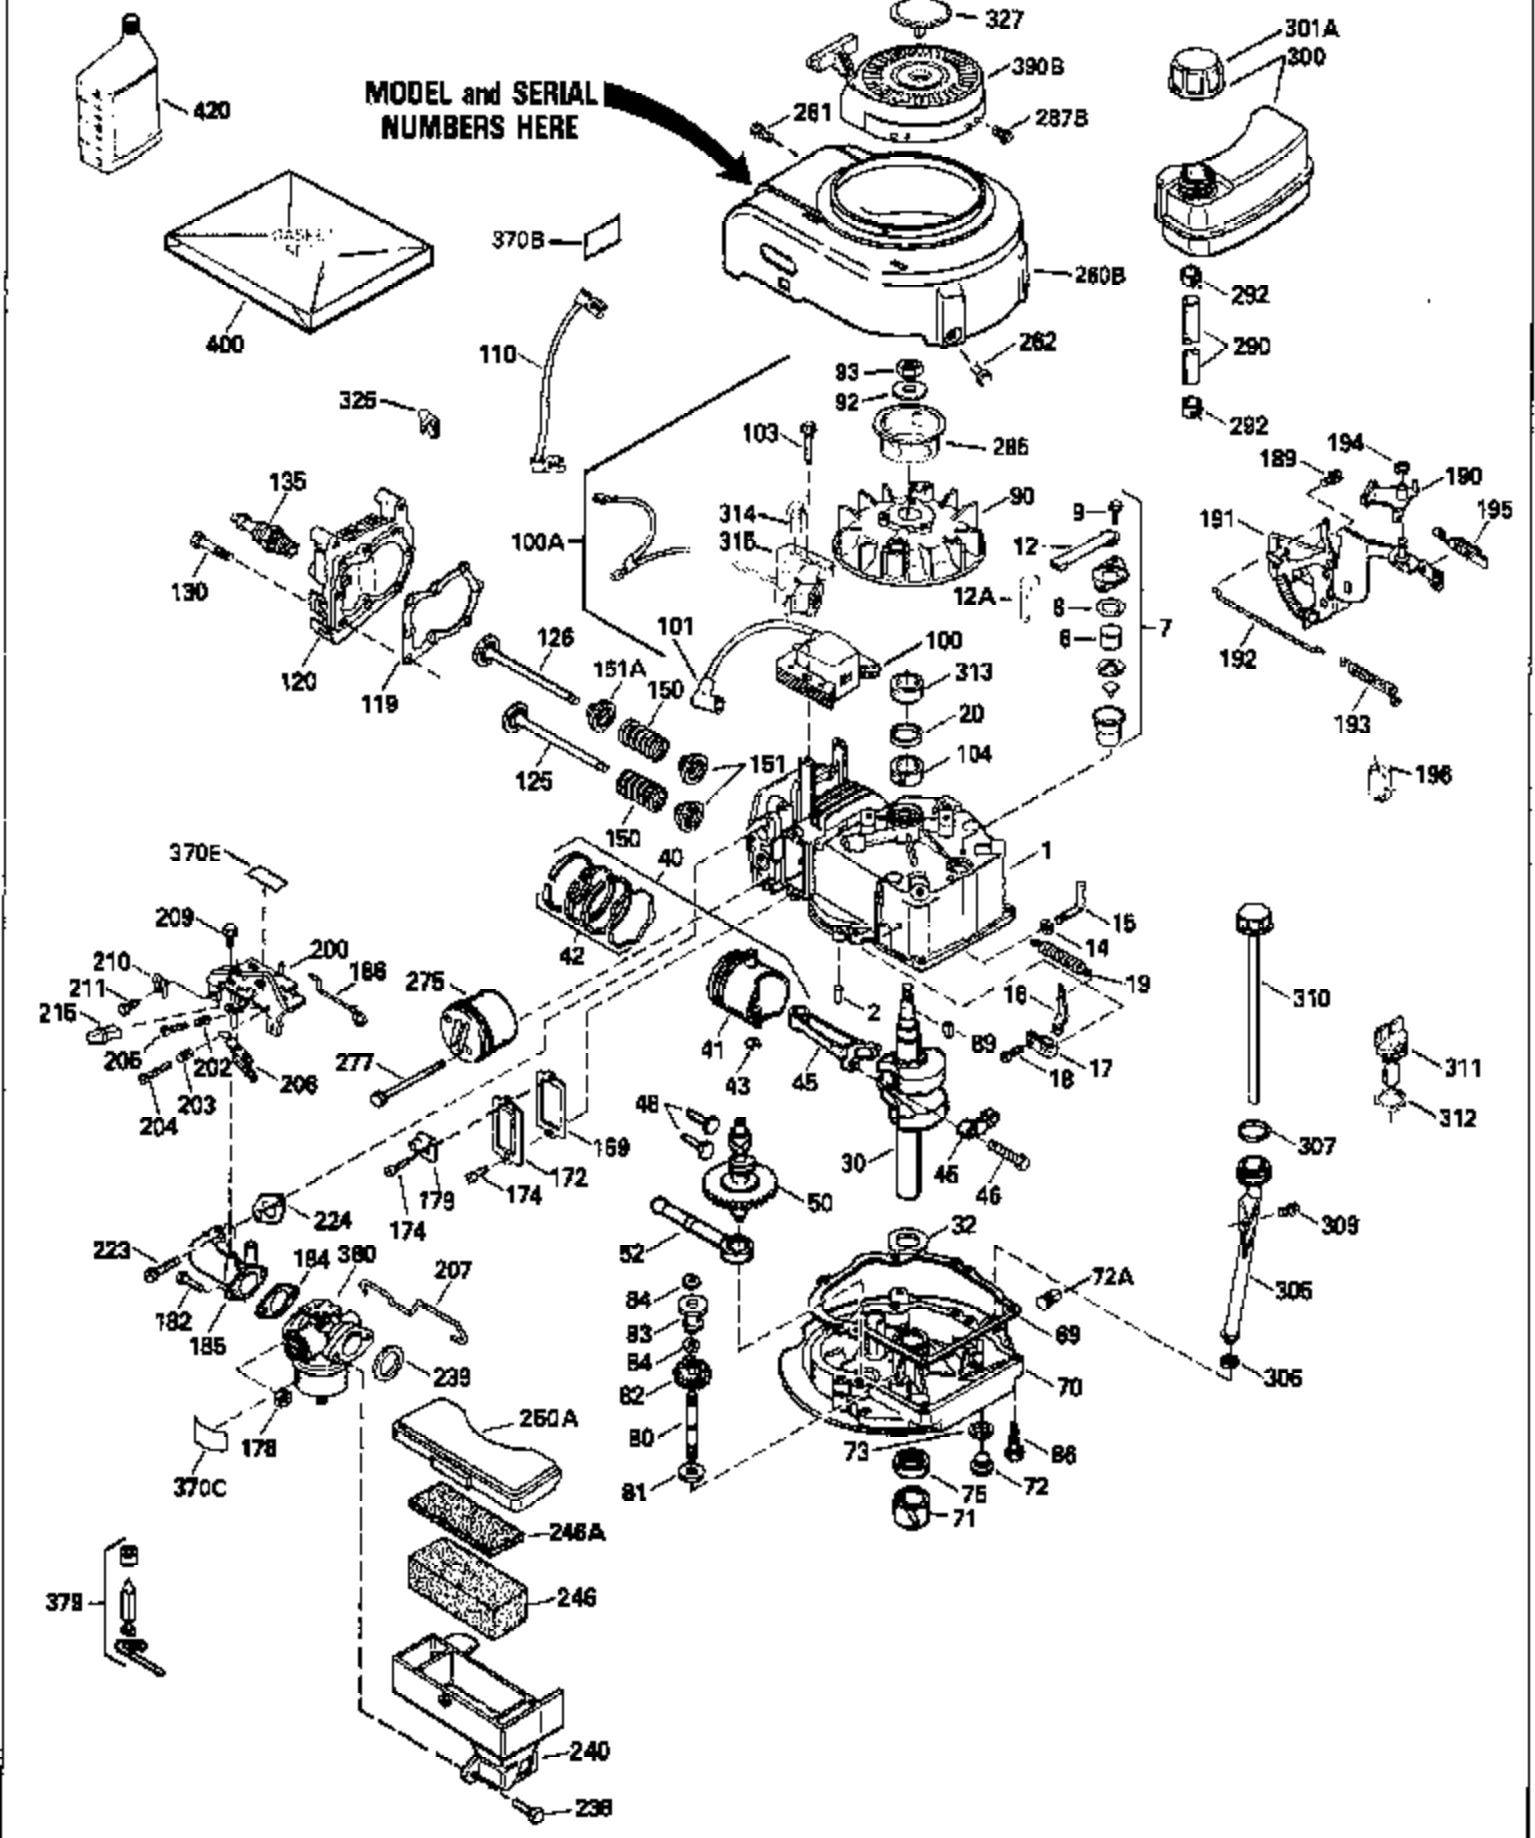

ILLUSTRATION SHOWS TYPICAL PARTS ONLY. ORDER BY PART NUMBER. PARTS NOT LISTED ARE SUPPLIED BY OEM.

MODEL and SERIAL
NUMBERS HERE

Ref #	Part Number	Qty	Description
1	35022		Cylinder Ass'y. (Incl.2, 8, 9 & 20) (2-5/16")
2	26727		Pin, Dowel
6	33734		Element, Breather
7	34214A		Breather Ass'y. (Incl. 6, 8, 9, 12 & 12A)
8	33735		* Gasket, Breather
9	30200		Screw, 10-24 x 9/16"
12	33886		Tube, Breather
14	28277		Washer
15	30589		Rod, Governor (Incl. 14)
16	31383A		Lever, Governor
17	31335		Clamp, Governor lever
18	650548		Screw, 8-32 x 5/16"
19	31361		Spring, Extension
20	32600		Seal, Oil
30	34460A		Crankshaft Ass'y.
40	34499		Piston, Pin & Ring Set (Std.) (2-5/16 " Bore)
40	34526		Piston, Pin & Ring Set (.010" OS)
40	34527		Piston, Pin & Ring Set (.020" OS)
41	31761B		Piston & Pin Ass'y. (Incl. 43)(Std.)(2-5/16")
41	32662B		Piston & Pin Ass'y. (Incl. 43) (.010" OS)
41	32663B		Piston & Pin Ass'y. (Incl. 43) (.020" OS)
42	27565		Ring Set (Std.) (2-5/16" Bore)
42	27566		Ring Set (.010" OS)
42	27567		Ring Set (.020" OS)
43	20381		Ring, Piston pin retaining
45	30963B		Rod Assy., Connecting (Incl. 46)
46	32610A		Bolt, Connecting rod
48	27241		Lifter, Valve
50	33148A		Camshaft
52	29914		Oil Pump Assy.
69	35261		* Gasket, Mounting flange
70	30571A		Flange Ass'y. (Incl. 72, 73, 75, 80 & 311)
72	30572		Plug, Oil drain (Incl. 73)
73	28833		* Drain Plug Gasket (Not req. W/plastic plug)
75	26208		Seal, Oil
80	30574		Shaft, Governor
81	30590A		Washer, Flat
82	30591		Gear Assy., Governor (Incl. 81)
83	30588A		Spool, Governor
84	29193		Ring, Retaining
86	650488		Screw, 1/4-20 x 1-1/4"
89	611004		Flywheel Key
90	611046A		Flywheel
92	650815		Washer, Belleville
93	650816		Nut, Flywheel
100	730207		Magneto-to-Solid State Conversion Kit (Includes solid state module, solid state flywheel key, and instructions.)(Use as required on external ignition engines only.)
100	34443A		Solid State Assy.
103	650814		Screw, Torx T-15, 10-24 x 1"
110	34961		Ground Wire
119	29953C		* Gasket, Cylinder head
120	34335		Head, Cylinder
125	29313C		Exhaust Valve (Std.) (Incl. 151)
125	29315C		Exhaust Valve (1/32" OS) (Incl. 151)
126	29314B		Intake Valve (Std.) (Incl. 151)
126	29315C		Intake Valve (1/32" OS) (Incl. 151)