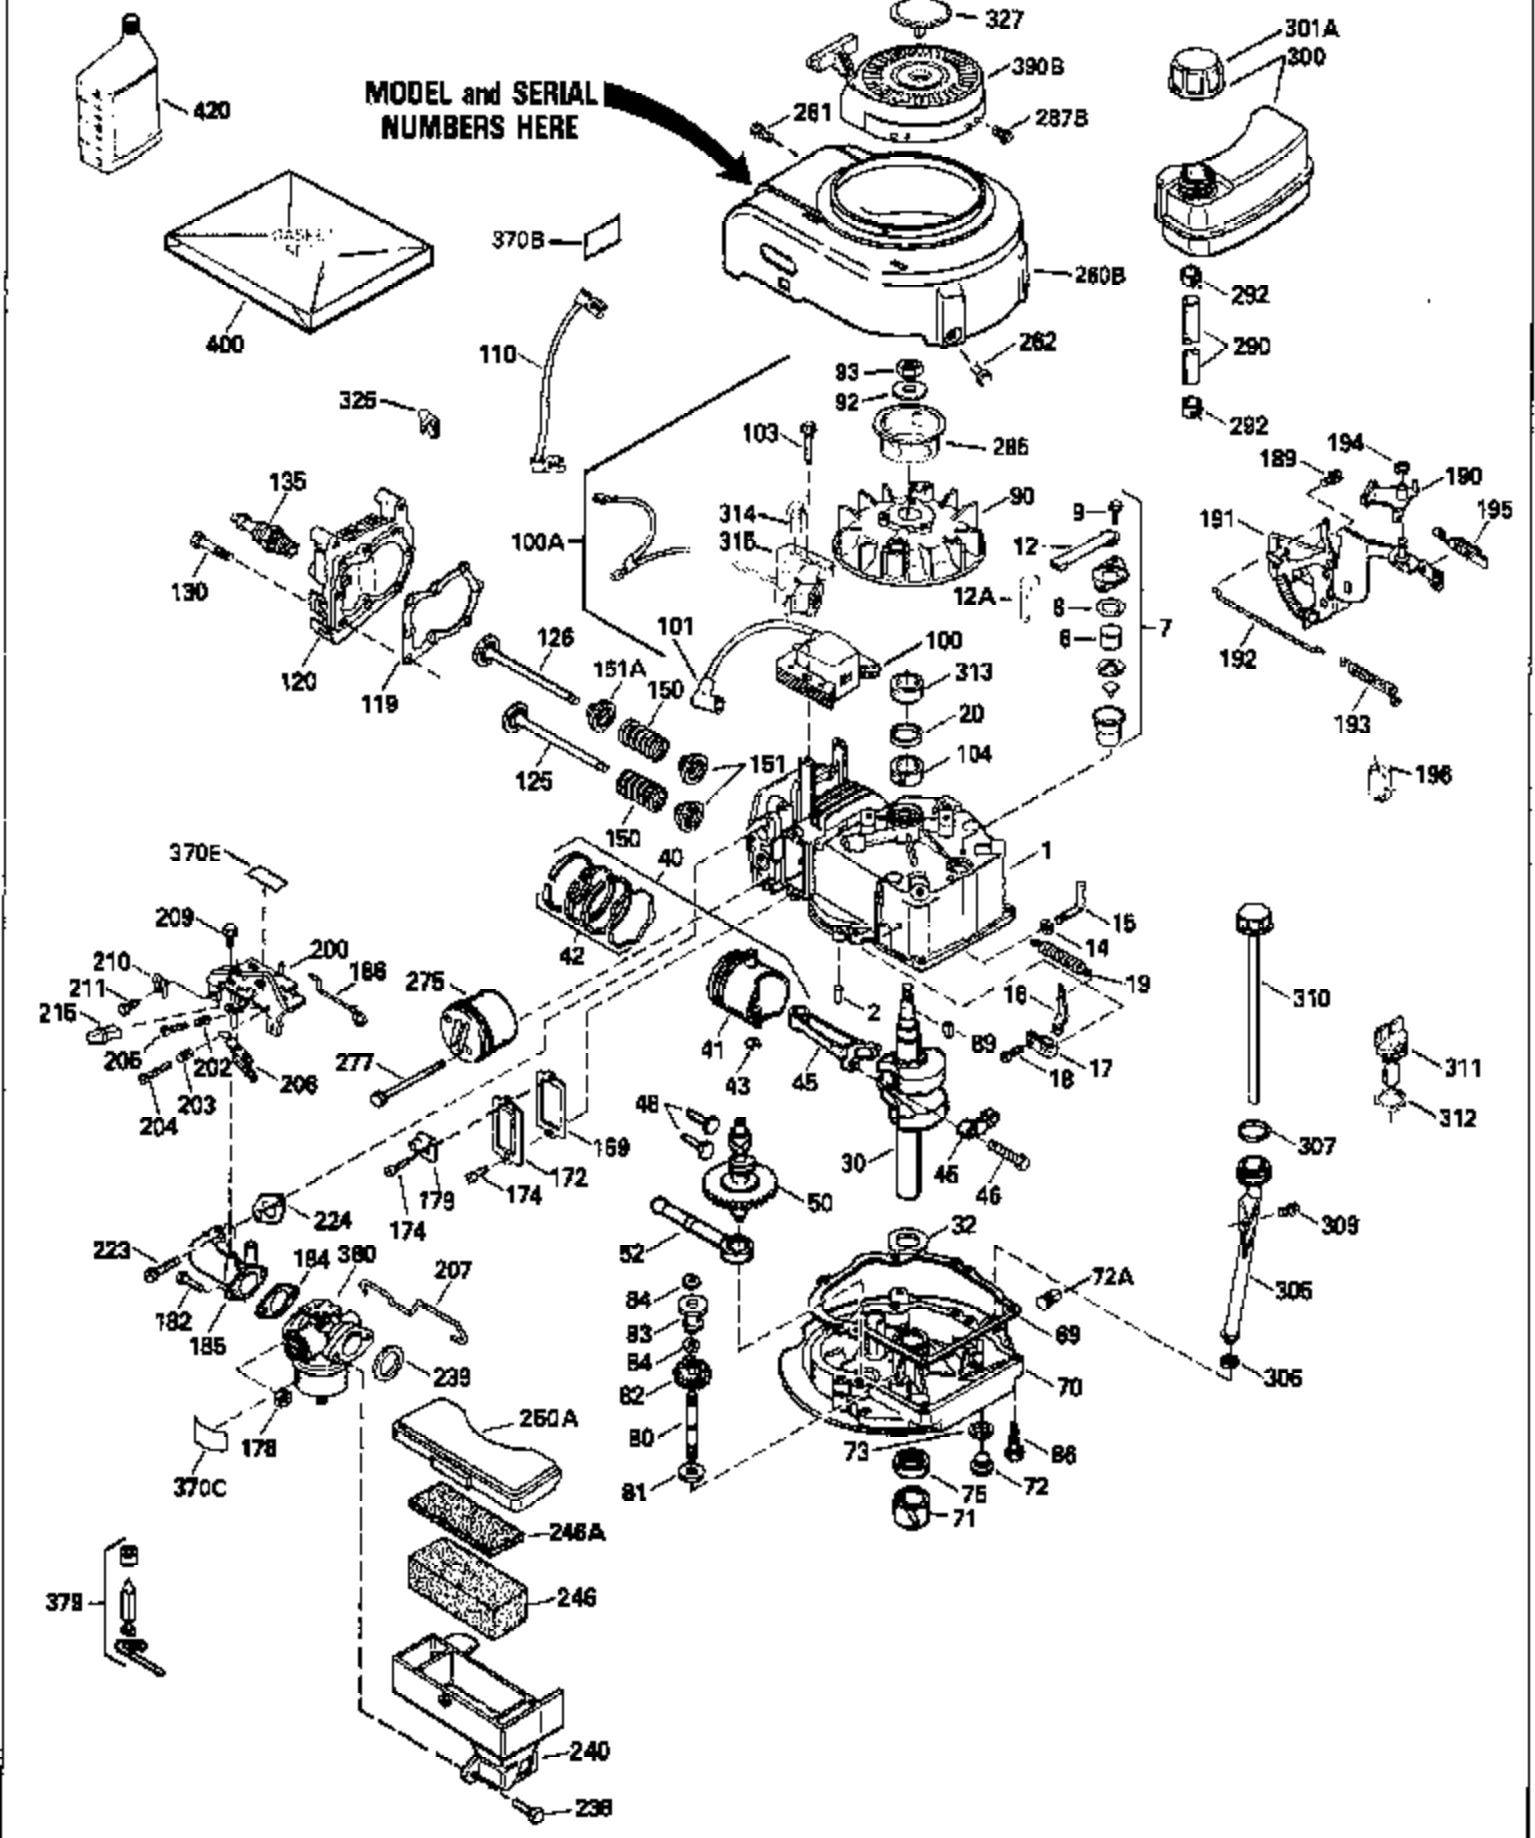

ILLUSTRATION SHOWS TYPICAL PARTS ONLY. ORDER BY PART NUMBER. PARTS NOT LISTED ARE SUPPLIED BY OEM.

MODEL and SERIAL
NUMBERS HERE

Ref #	Part Number	Qty	Description
1	34975		Cylinder Ass'y. (Incl. 2, 8, 9 & 20) (2-1/2")
2	26727		Pin, Dowel
6	33734		Element, Breather
7	34214A		Breather Ass'y. (Incl. 6, 8, 9, 12 & 12A)
8	33735		* Gasket, Breather
9	30200		Screw, 10-24 x 9/16"
12	33886		Tube, Breather
14	28277		Washer
15	30589		Rod, Governor (Incl. 14)
16	31383A		Lever, Governor
17	31335		Clamp, Governor lever
18	650548		Screw, 8-32 x 5/16"
19	31361		Spring, Extension
20	32600		Seal, Oil
30	35166		Crankshaft Ass'y.
32	32323		Washer, Thrust NOTE: This thrust washer maynot be required if a new crankshafthas been installed. Check the proper Mechanic's Handbook for acceptable end play. Use this .010" thrust washer if excess end play is measured.
40	34514		Piston, Pin & Ring Set (Std.) (2-1/2" Bore)
40	34515		Piston, Pin & Ring Set (.010" OS)
40	34516		Piston, Pin & Ring Set (.020" OS)
41	32538B		Piston & Pin Ass'y. (Incl. 43)(Std.)(2-1/2")
41	32548B		Piston & Pin Ass'y. (Incl. 43) (.010" OS)
41	32549B		Piston & Pin Ass'y. (Incl. 43) (.020" OS)
42	28986		Ring Set (Std.) (2-1/2" Bore)
42	28987		Ring Set (.010" OS)
42	28988		Ring Set (.020" OS)
43	20381		Ring, Piston pin retaining
45	30963B		Rod Assy., Connecting (Incl. 46)
46	32610A		Bolt, Connecting rod
48	27241		Lifter, Valve
50	33148A		Camshaft
52	29914		Oil Pump Assy.
69	35261		* Gasket, Mounting flange
70	35592		Mounting Flange (Incl. 72, 73, 75 & 8 0)
72	30572		Plug, Oil drain (Incl. 73)
73	28833		* Drain Plug Gasket (Not req. W/plastic plug)
75	27897		Seal, Oil
80	30574		Shaft, Governor
81	30590A		Washer, Flat
82	30591		Gear Assy., Governor (Incl. 81)
83	30588A		Spool, Governor
84	29193		Ring, Retaining
86	650488		Screw, 1/4-20 x 1-1/4"
89	611004		Flywheel Key
90	611112		Flywheel
92	650815		Washer, Belleville
93	650816		Nut, Flywheel
100	730207		Magneto-to-Solid State Conversion Kit (Includes solid state module, solid state flywheel key, and instructions.)(Use as required on external ignition engines only.)
100	34443A		Solid State Assy.
103	650814		Screw, Torx T-15, 10-24 x 1"
110	34961		Ground Wire
119	29953C		* Gasket, Cylinder head
120	34335		Head, Cylinder