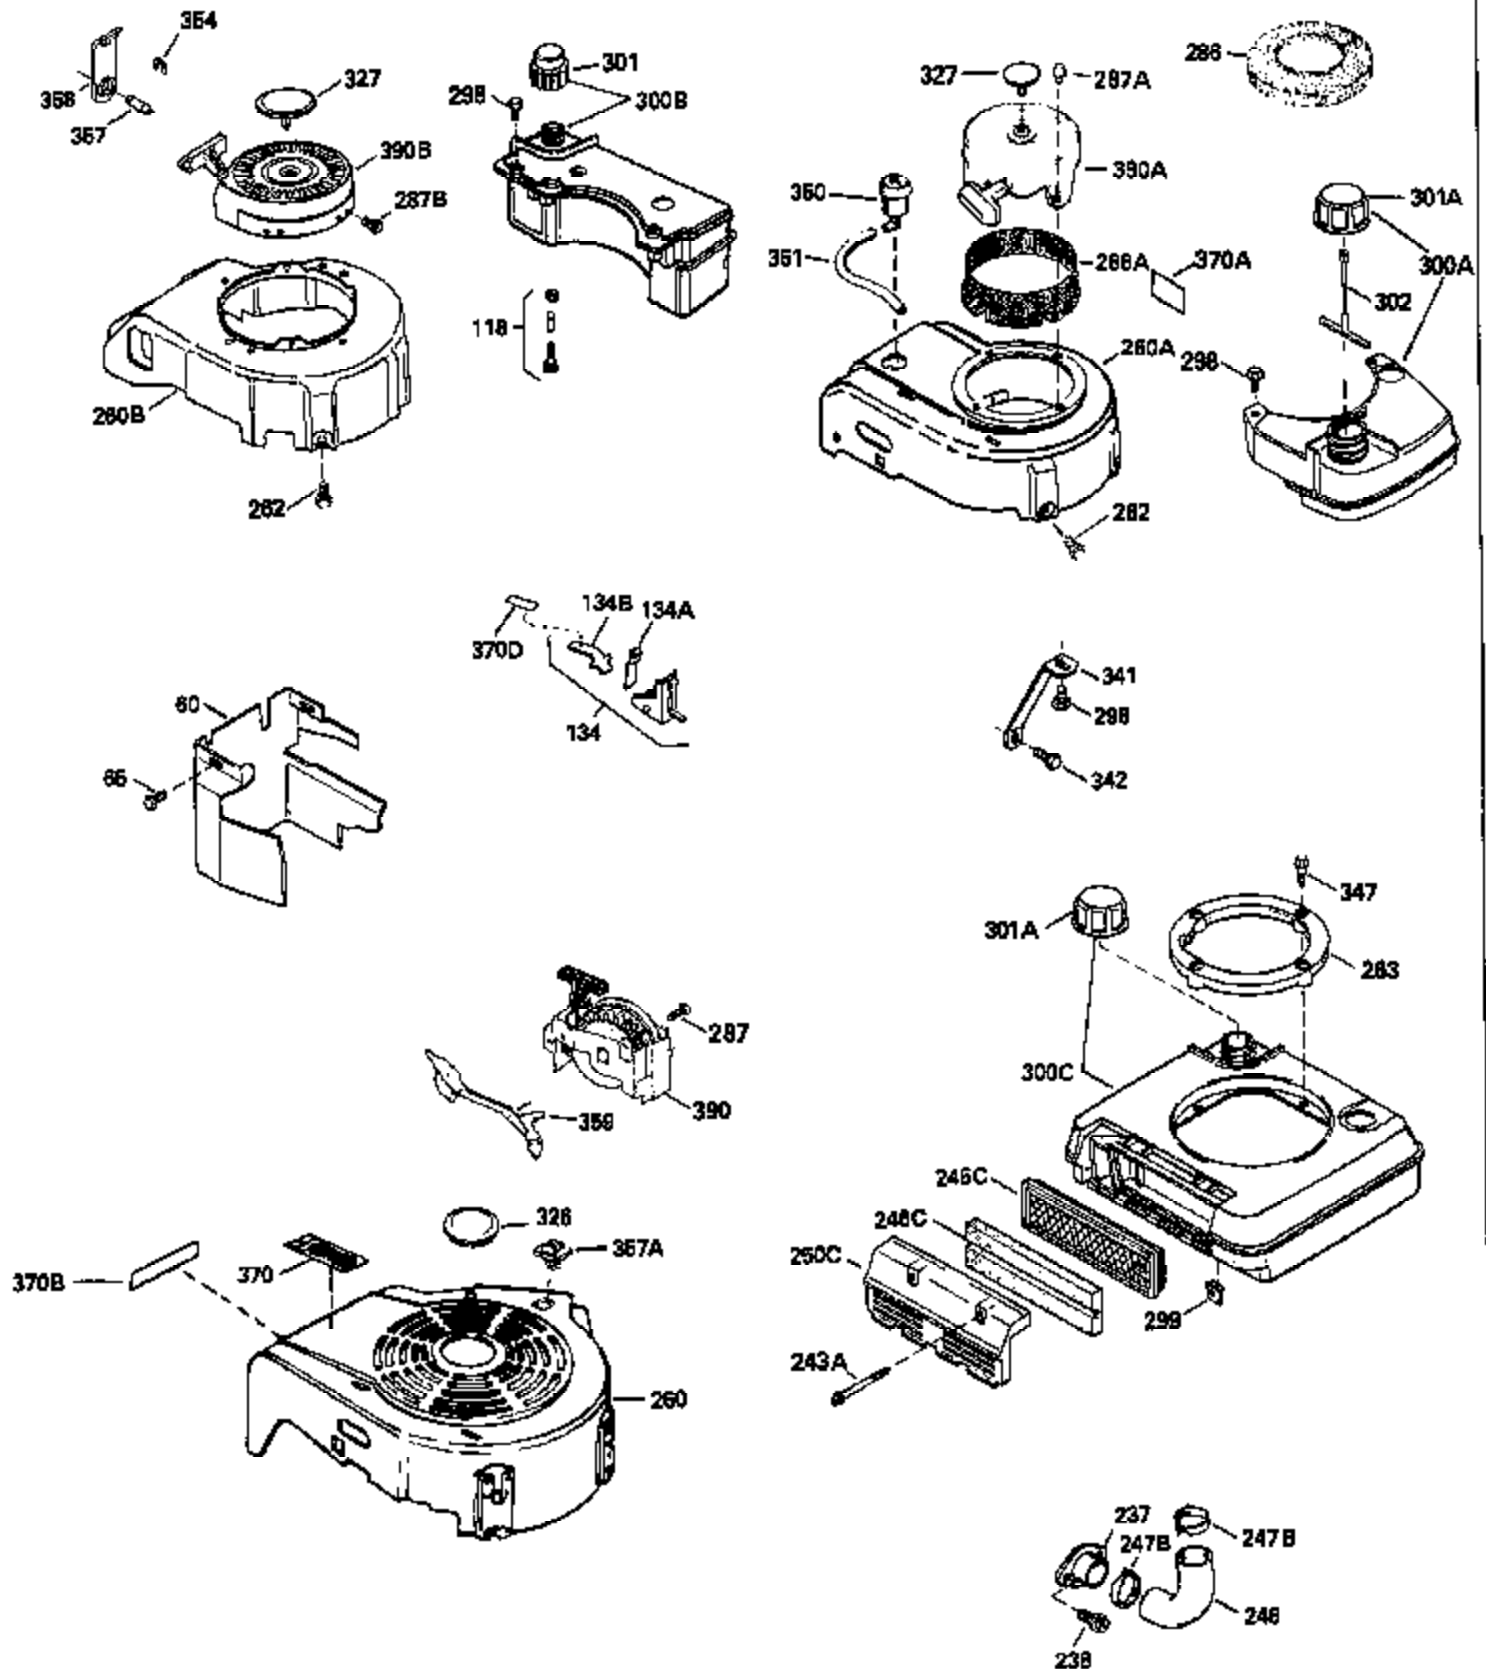

ILLUSTRATION SHOWS TYPICAL PARTS ONLY. ORDER BY PART NUMBER. PARTS NOT LISTED ARE SUPPLIED BY OEM.

Ref #	Part Number	Qty	Description
118	730194		Rope Guide Kit (Use as required with 34476 fuel tank)
238	650806		Screw, 10-32 x 5/8"
246C	35705		Filter, Pre-Air (Optional)
260A	35476		Housing, Blower
262	650831		Screw, 1/4-20 x 15/32"
286A	35354		Screen, Starter cup (Stationary)
287A	650735		Screw, 10-24 x 3/8" (Use as required)
287A			Pop Rivet, (3/16" Dia.)(Purchase locally)
301	33032		Fuel Cap
354	35025		Staple (Not used on all models)
357	34985		Rope Stop & Staple Ass'y. (Incl. 354)
370	34993		Decal, Instruction
379	631021		Inlet Needle, Seat & Clip Assy.
390A	590420A		Rewind Starter (Refer to Division 5, Section C, page 25 or Fiche 8, Grid G-7 for breakdown)