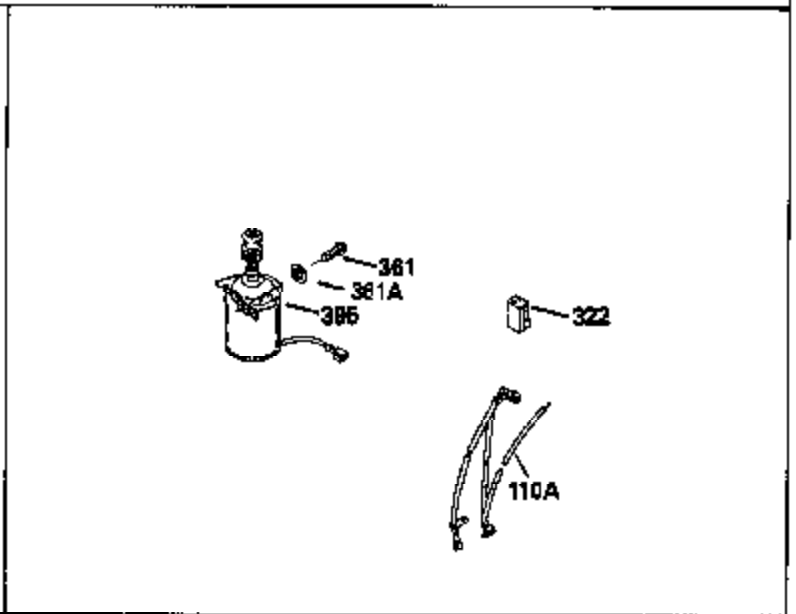

Ref #	Part Number	Qty	Description
189	650839		Screw, 1/4-20 x 3/8"
190	35831		Lever, Brake
191	35015B		Bracket Assy., S.E. Brake (Incl. 195)
194	32309		Ring, Retaining
195	610973		Terminal Assy.
210	27793		Clip, Conduit
211	28942		Screw, 10-32 x 3/8"
274	26754A		* Gasket, Exhaust (Use as required)
277	650795		Screw, 1/4-20 x 2-1/4"
277A	30063		Screw, 1/4-20 x 1/2" (Use as required)
370F	34387		Decal, Instruction (Optional)
379	631021		Inlet Needle, Seat & Clip Assy.
415	730162		Muffler Adap.Kit(Incl.274,277A)(Use a s req.)
430	730574		Debris Screen Kit (Incl. 370F,431-433)(Opt.)
431	35596		Screen, Debris (Optional)
432	35597		Bracket, Debris screen (Optional)
433	650910		Screw, 8-32 x 1/4" (Optional)