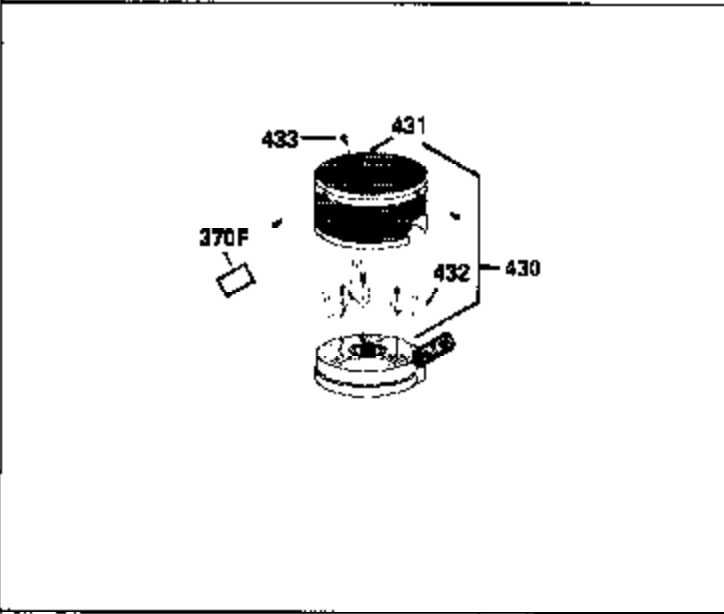

Ref #	Part Number	Qty	Description
189	650839		Screw, 1/4-20 x 3/8"
190	35831		Lever, Brake
191	35015B		Bracket Assy., S.E. Brake (Incl. 195)
194	32309		Ring, Retaining
195	610973		Terminal Assy.
210	27793		Clip, Conduit
211	28942		Screw, 10-32 x 3/8"
274	26754A		* Gasket, Exhaust (Use as required)
277	650795		Screw, 1/4-20 x 2-1/4"
277A	30063		Screw, 1/4-20 x 1/2" (Use as required)
370F	34387		Decal, Instruction (Optional)
379	631021		Inlet Needle, Seat & Clip Assy.
415	730162		Muffler Adap.Kit(Incl.274,277A)(Use a s req.)
430	730574		Debris Screen Kit (Incl. 370F,431-433)(Opt.)
431	35596		Screen, Debris (Optional)
432	35597		Bracket, Debris screen (Optional)
433	650910		Screw, 8-32 x 1/4" (Optional)