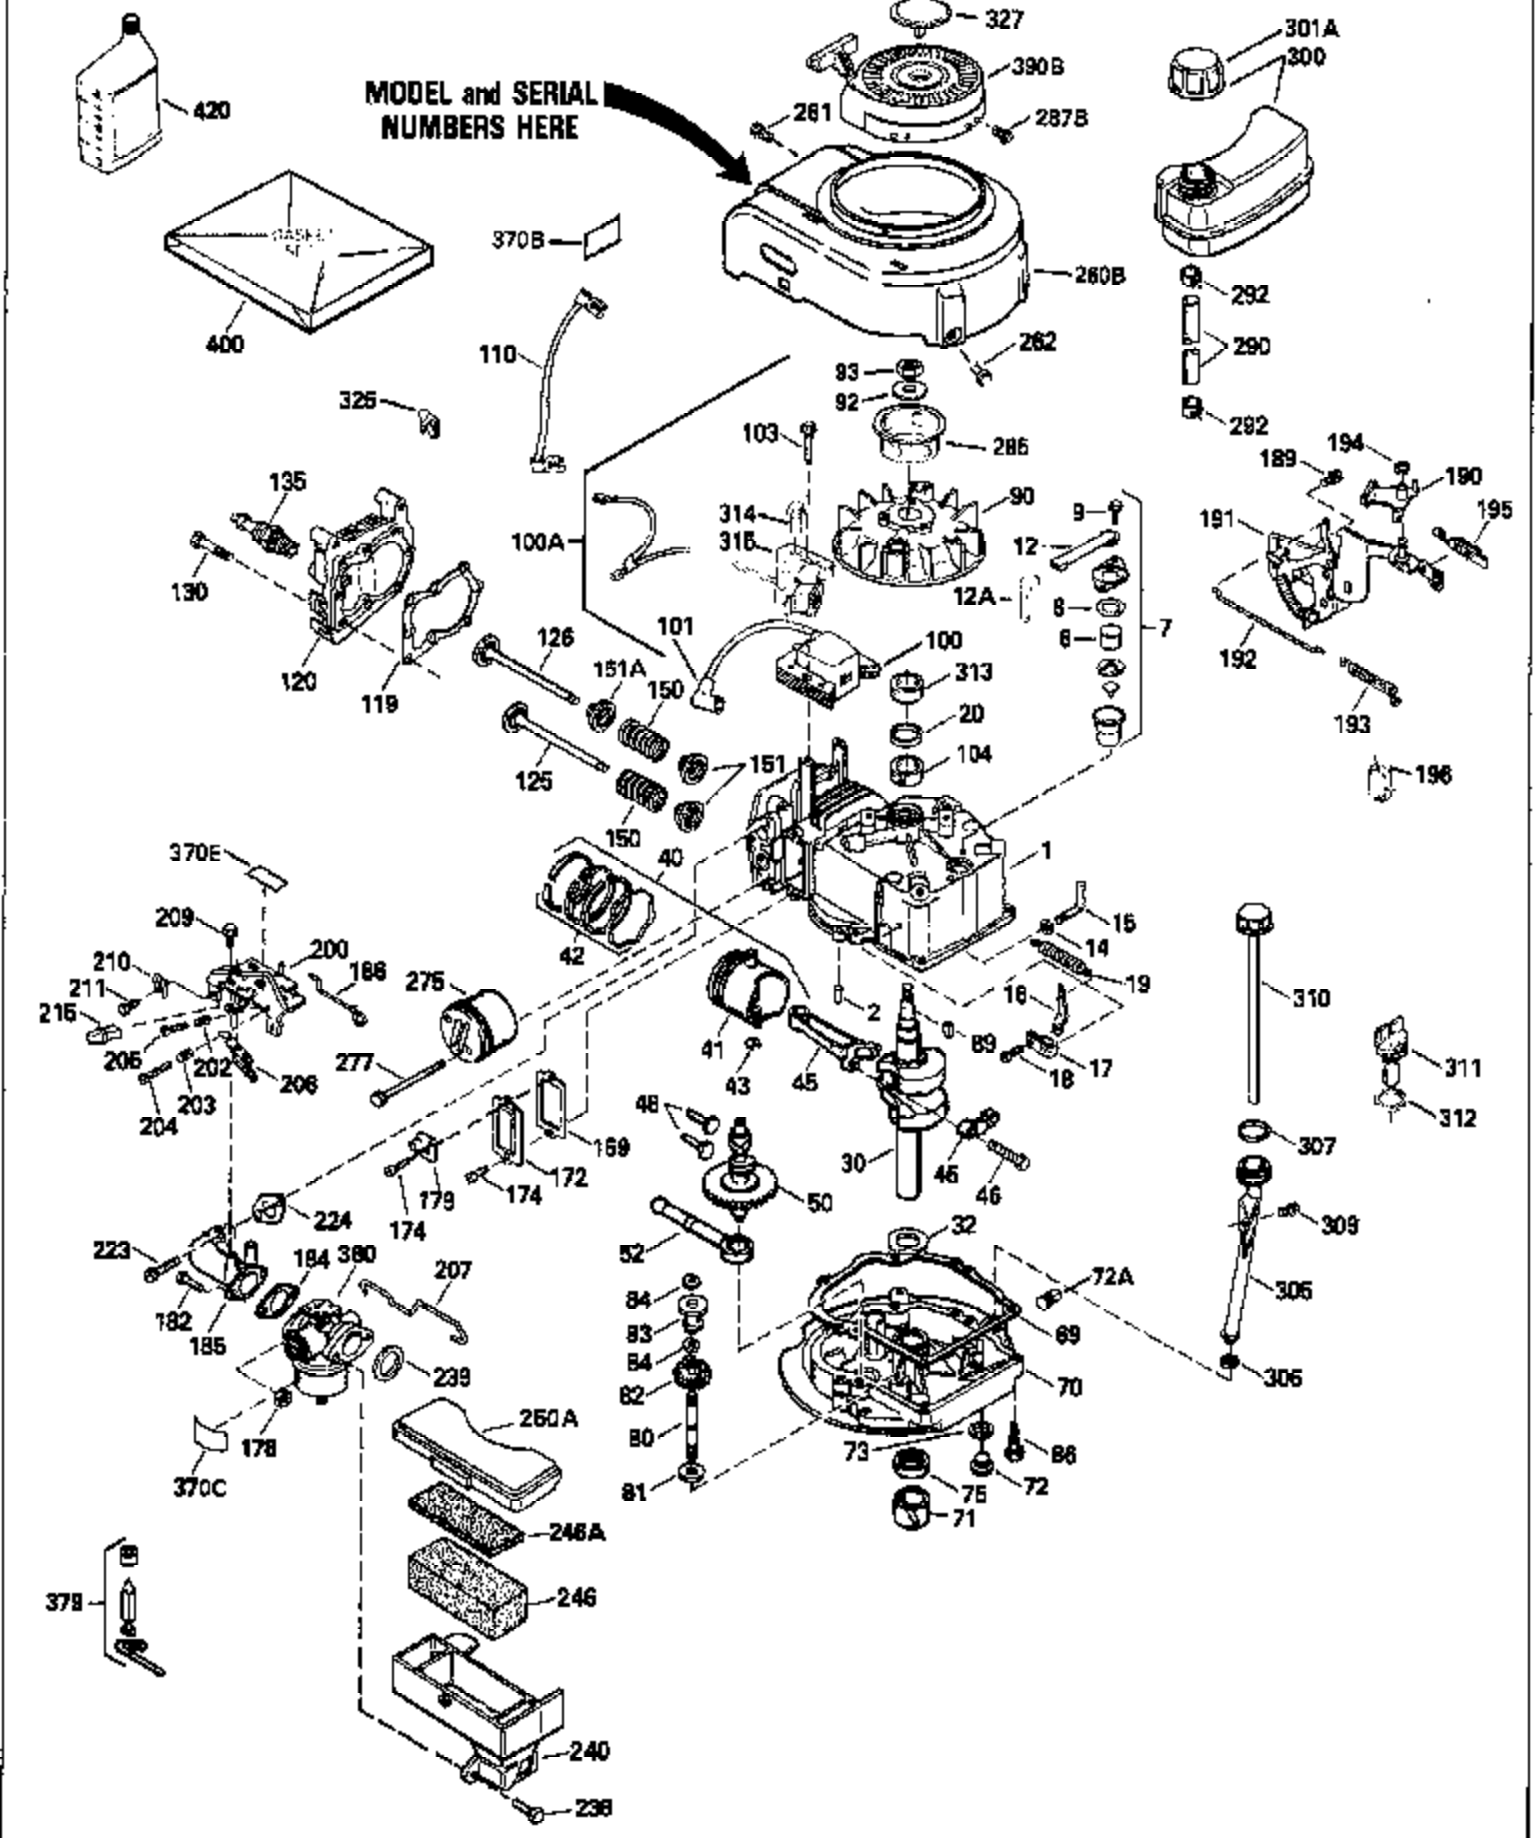

ILLUSTRATION SHOWS TYPICAL PARTS ONLY. ORDER BY PART NUMBER. PARTS NOT LISTED ARE SUPPLIED BY OEM.

MODEL and SERIAL
NUMBERS HERE

Ref #	Part Number	Qty	Description
1	34975		Cylinder Ass'y. (Incl. 2, 8, 9 & 20) (2-1/2")
2	26727		Pin, Dowel
6	33734		Element, Breather
7	34214A		Breather Ass'y. (Incl. 6, 8, 9, 12 & 12A)
8	33735		* Gasket, Breather
9	30200		Screw, 10-24 x 9/16"
12	33886		Tube, Breather
14	28277		Washer
15	30589		Rod, Governor (Incl. 14)
16	31383A		Lever, Governor
17	31335		Clamp, Governor lever
18	650548		Screw, 8-32 x 5/16"
19	31361		Spring, Extension
20	32600		Seal, Oil
30	34473		Crankshaft Ass'y.
40	34514		Piston, Pin & Ring Set (Std.) (2-1/2" Bore)
40	34515		Piston, Pin & Ring Set (.010" OS)
40	34516		Piston, Pin & Ring Set (.020" OS)
41	32538B		Piston & Pin Ass'y. (Incl. 43)(Std.)(2-1/2")
41	32548B		Piston & Pin Ass'y. (Incl. 43) (.010" OS)
41	32549B		Piston & Pin Ass'y. (Incl. 43) (.020" OS)
42	28986		Ring Set (Std.) (2-1/2" Bore)
42	28987		Ring Set (.010" OS)
42	28988		Ring Set (.020" OS)
43	20381		Ring, Piston pin retaining
45	30963B		Rod Assy., Connecting (Incl. 46)
46	32610A		Bolt, Connecting rod
48	27241		Lifter, Valve
50	33553		Camshaft (MCR)
52	29914		Oil Pump Assy.
69	35261		* Gasket, Mounting flange
70	30571A		Flange Ass'y. (Incl. 72, 73, 75, 80 & 311)
72	30572		Plug, Oil drain (Incl. 73)
73	28833		* Drain Plug Gasket (Not req. W/plastic plug)
75	26208		Seal, Oil
80	30574		Shaft, Governor
81	30590A		Washer, Flat
82	30591		Gear Assy., Governor (Incl. 81)
83	30588A		Spool, Governor
84	29193		Ring, Retaining
86	650488		Screw, 1/4-20 x 1-1/4"
89	611004		Flywheel Key
90	611112		Flywheel
92	650815		Washer, Belleville
93	650816		Nut, Flywheel
100	730207		Magneto-to-Solid State Conversion Kit (Includes solid state module, solid state flywheel key, and instructions.)(Use as required on external ignition engines only.)
100	34443A		Solid State Assy.
103	650814		Screw, Torx T-15, 10-24 x 1"
110	34961		Ground Wire
119	29953C		* Gasket, Cylinder head
120	34335		Head, Cylinder
125	29313C		Exhaust Valve (Std.) (Incl. 151)
125	29315C		Exhaust Valve (1/32" OS) (Incl. 151)
126	29314B		Intake Valve (Std.) (Incl. 151)
126	29315C		Intake Valve (1/32" OS) (Incl. 151)