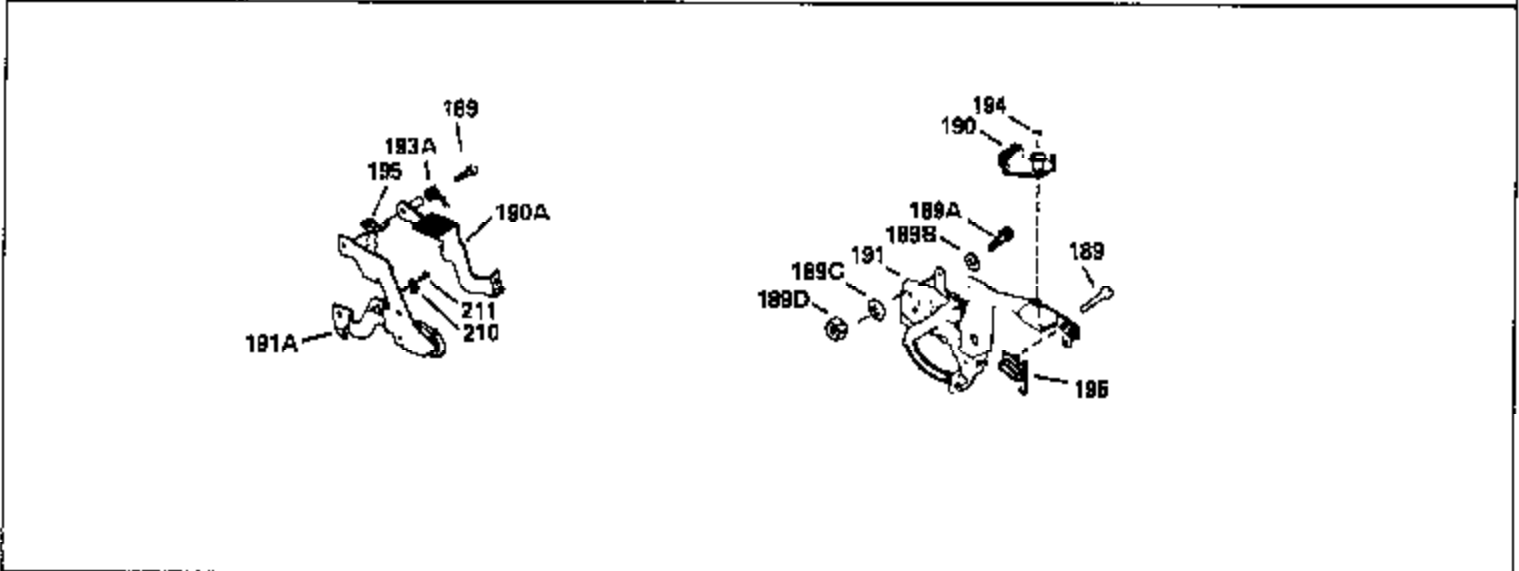

Ref #	Part Number	Qty	Description
189	650839		Screw, 1/4-20 x 3/8"
190	35831		Lever, Brake
191	35015B		Bracket Assy., S.E. Brake (Incl. 195)
194	32309		Ring, Retaining
195	610973		Terminal Assy.
210	27793		Clip, Conduit
211	28942		Screw, 10-32 x 3/8"
274	26754A		* Gasket, Exhaust (Use as required)
277	650795		Screw, 1/4-20 x 2-1/4"
277A	30063		Screw, 1/4-20 x 1/2" (Use as required)
370F	34387		Decal, Instruction (Optional)
379	631021		Inlet Needle, Seat & Clip Assy.
415	730162		Muffler Adap.Kit(Incl.274,277A)(Use a s req.)
430	730574		Debris Screen Kit (Incl. 370F,431-433)(Opt.)
431	35596		Screen, Debris (Optional)
432	35597		Bracket, Debris screen (Optional)
433	650910		Screw, 8-32 x 1/4" (Optional)