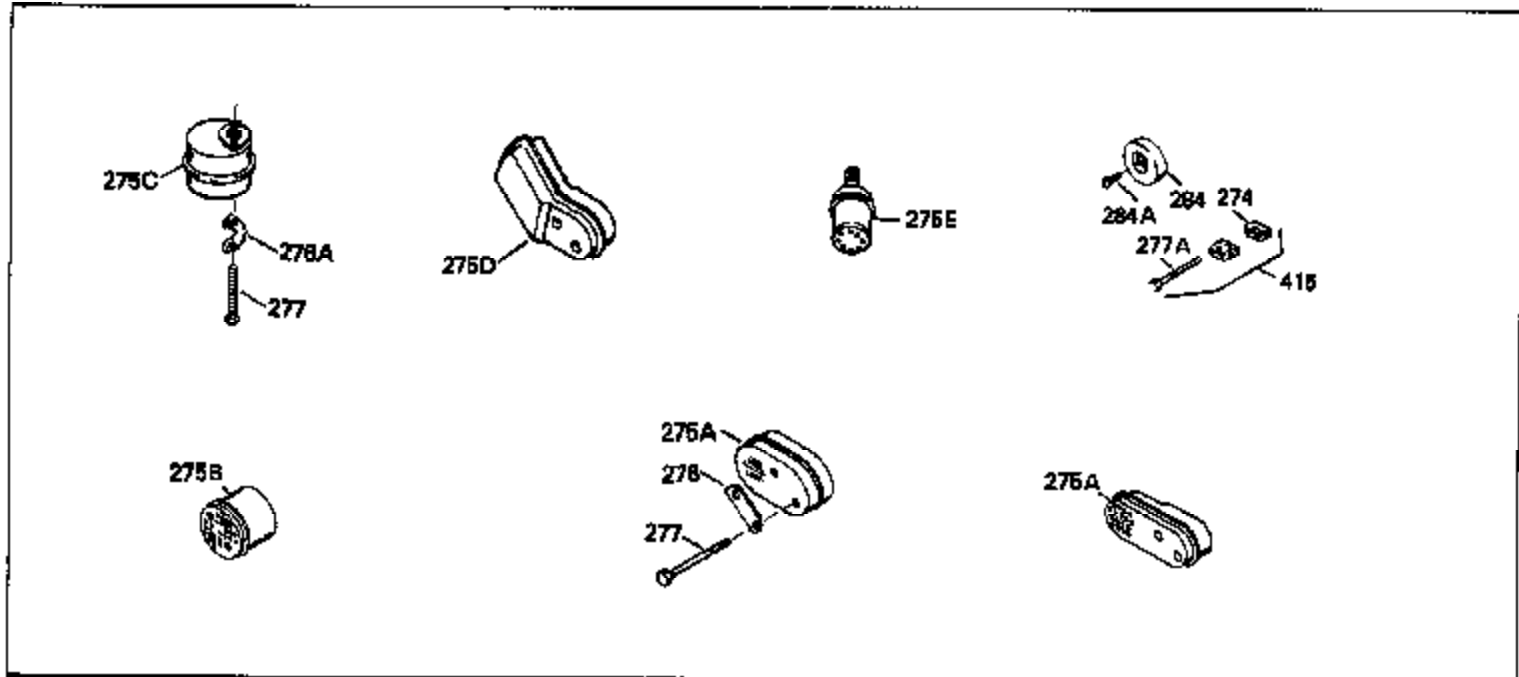

Ref #	Part Number	Qty	Description
189	650839		Screw, 1/4-20 x 3/8"
190	35831		Lever, Brake
191	35015B		Bracket Assy., S.E. Brake (Incl. 195)
194	32309		Ring, Retaining
195	610973		Terminal Assy.
210	27793		Clip, Conduit
211	28942		Screw, 10-32 x 3/8"
274	26754A		* Gasket, Exhaust (Use as required)
277	650795		Screw, 1/4-20 x 2-1/4"
277A	30063		Screw, 1/4-20 x 1/2" (Use as required)
370F	34387		Decal, Instruction (Optional)
379	631021		Inlet Needle, Seat & Clip Assy.
415	730162		Muffler Adap.Kit(Incl.274,277A)(Use a s req.)
430	730574		Debris Screen Kit (Incl. 370F,431-433)(Opt.)
431	35596		Screen, Debris (Optional)
432	35597		Bracket, Debris screen (Optional)
433	650910		Screw, 8-32 x 1/4" (Optional)