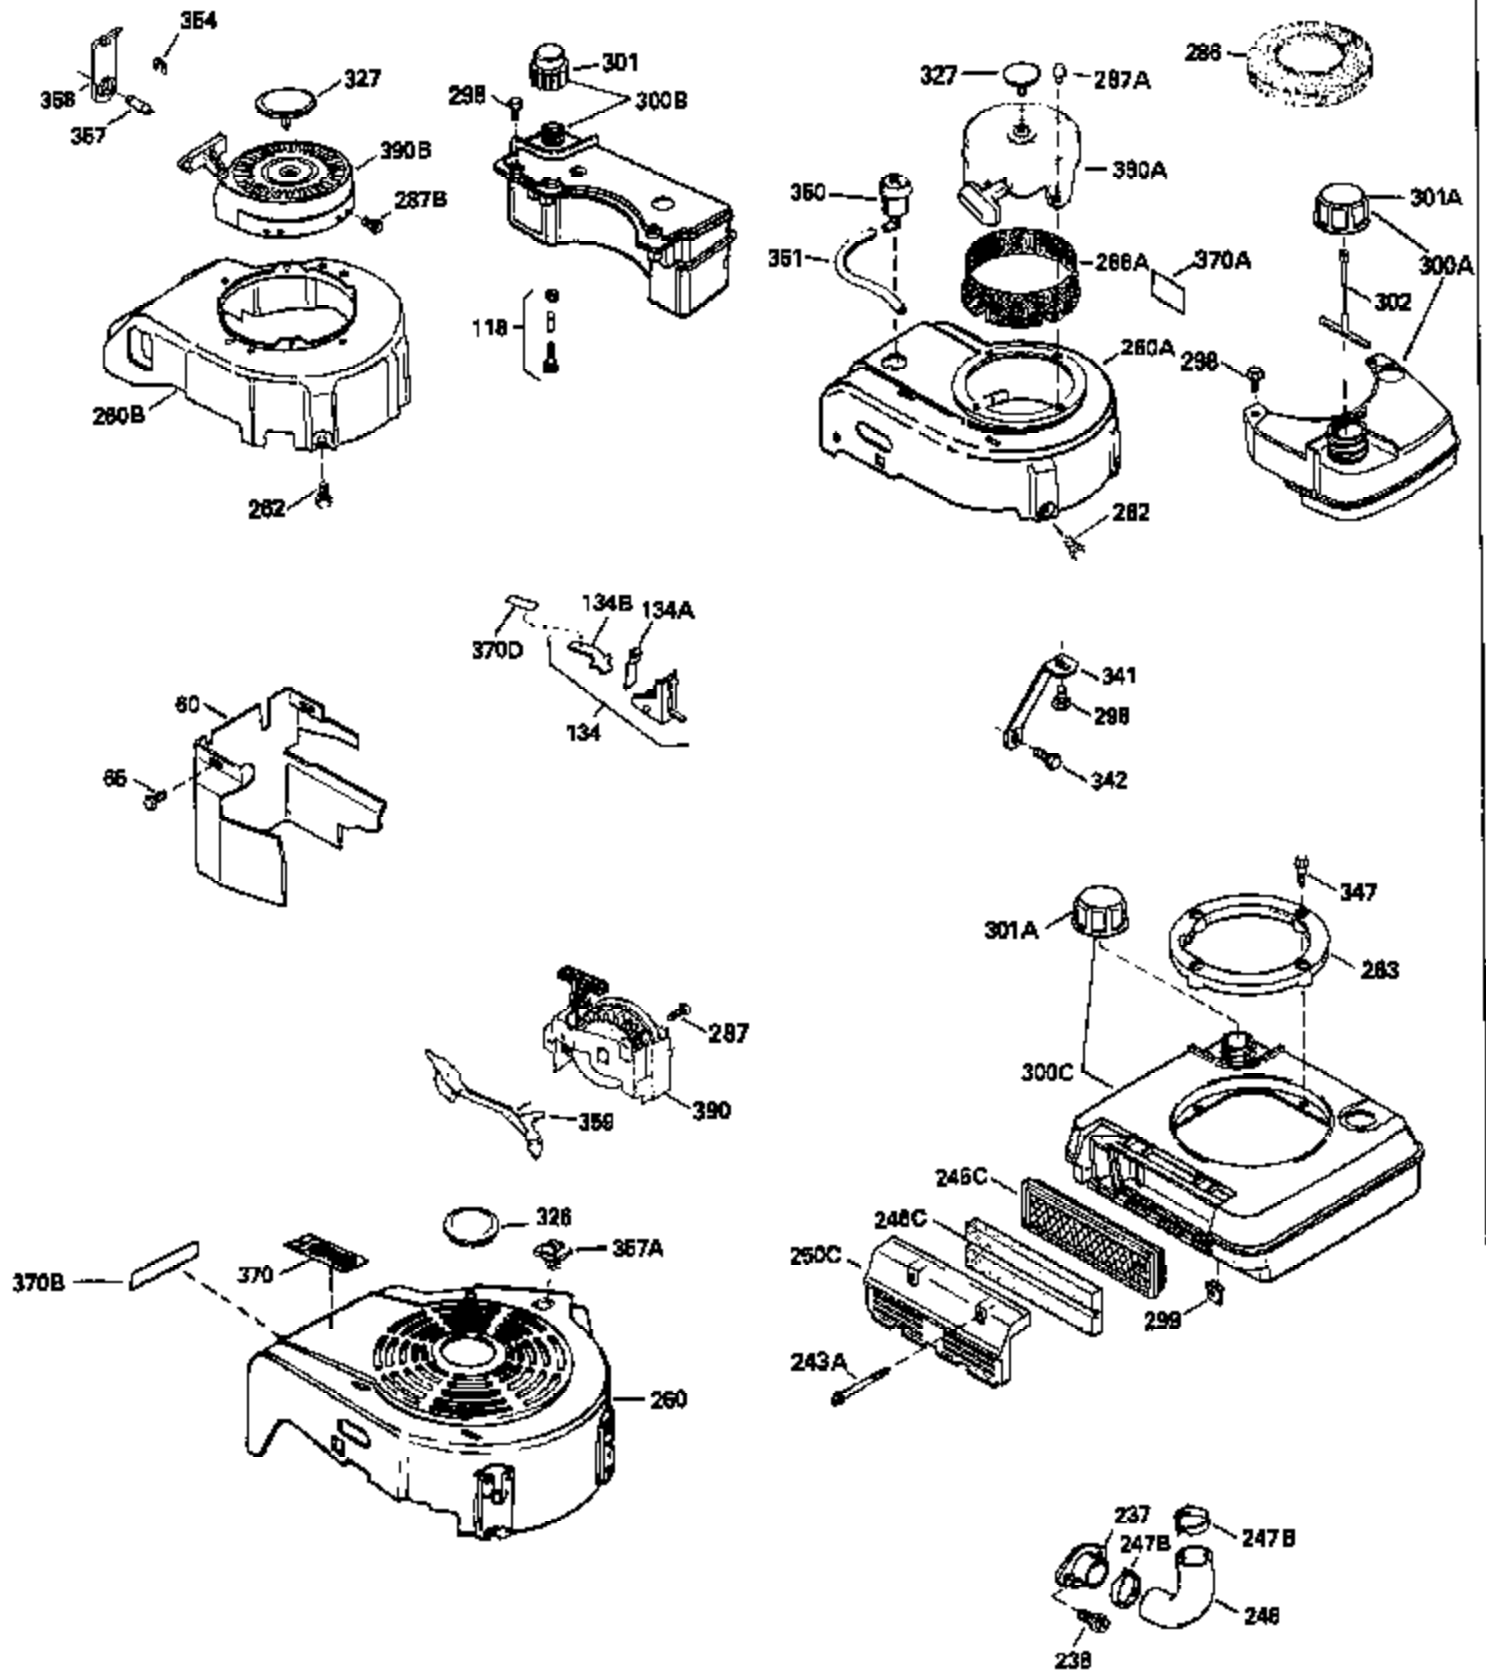

ILLUSTRATION SHOWS TYPICAL PARTS ONLY. ORDER BY PART NUMBER. PARTS NOT LISTED ARE SUPPLIED BY OEM.

Ref #	Part Number	Qty	Description
118	730194		Rope Guide Kit (Use as required with 34476 fuel tank)
238	650806		Screw, 10-32 x 5/8"
246C	35705		Filter, Pre-Air (Optional)
260A	35491		Housing, Blower
262	650831		Screw, 1/4-20 x 15/32"
287A	650735		Screw, 10-24 x 3/8" (Use as required)
287A			Pop Rivet, (3/16" Dia.)(Purchase locally)
301	33032		Fuel Cap
327	35932		Plug, Starter
370	550223		Decal, Name
370A	34346		Decal, Instruction
379	631021		Inlet Needle, Seat & Clip Assy.
390B	590621		Rewind Starter (Refer to Division 5, Section C, page 34 or Fiche 8, Grid G-9 for breakdown)