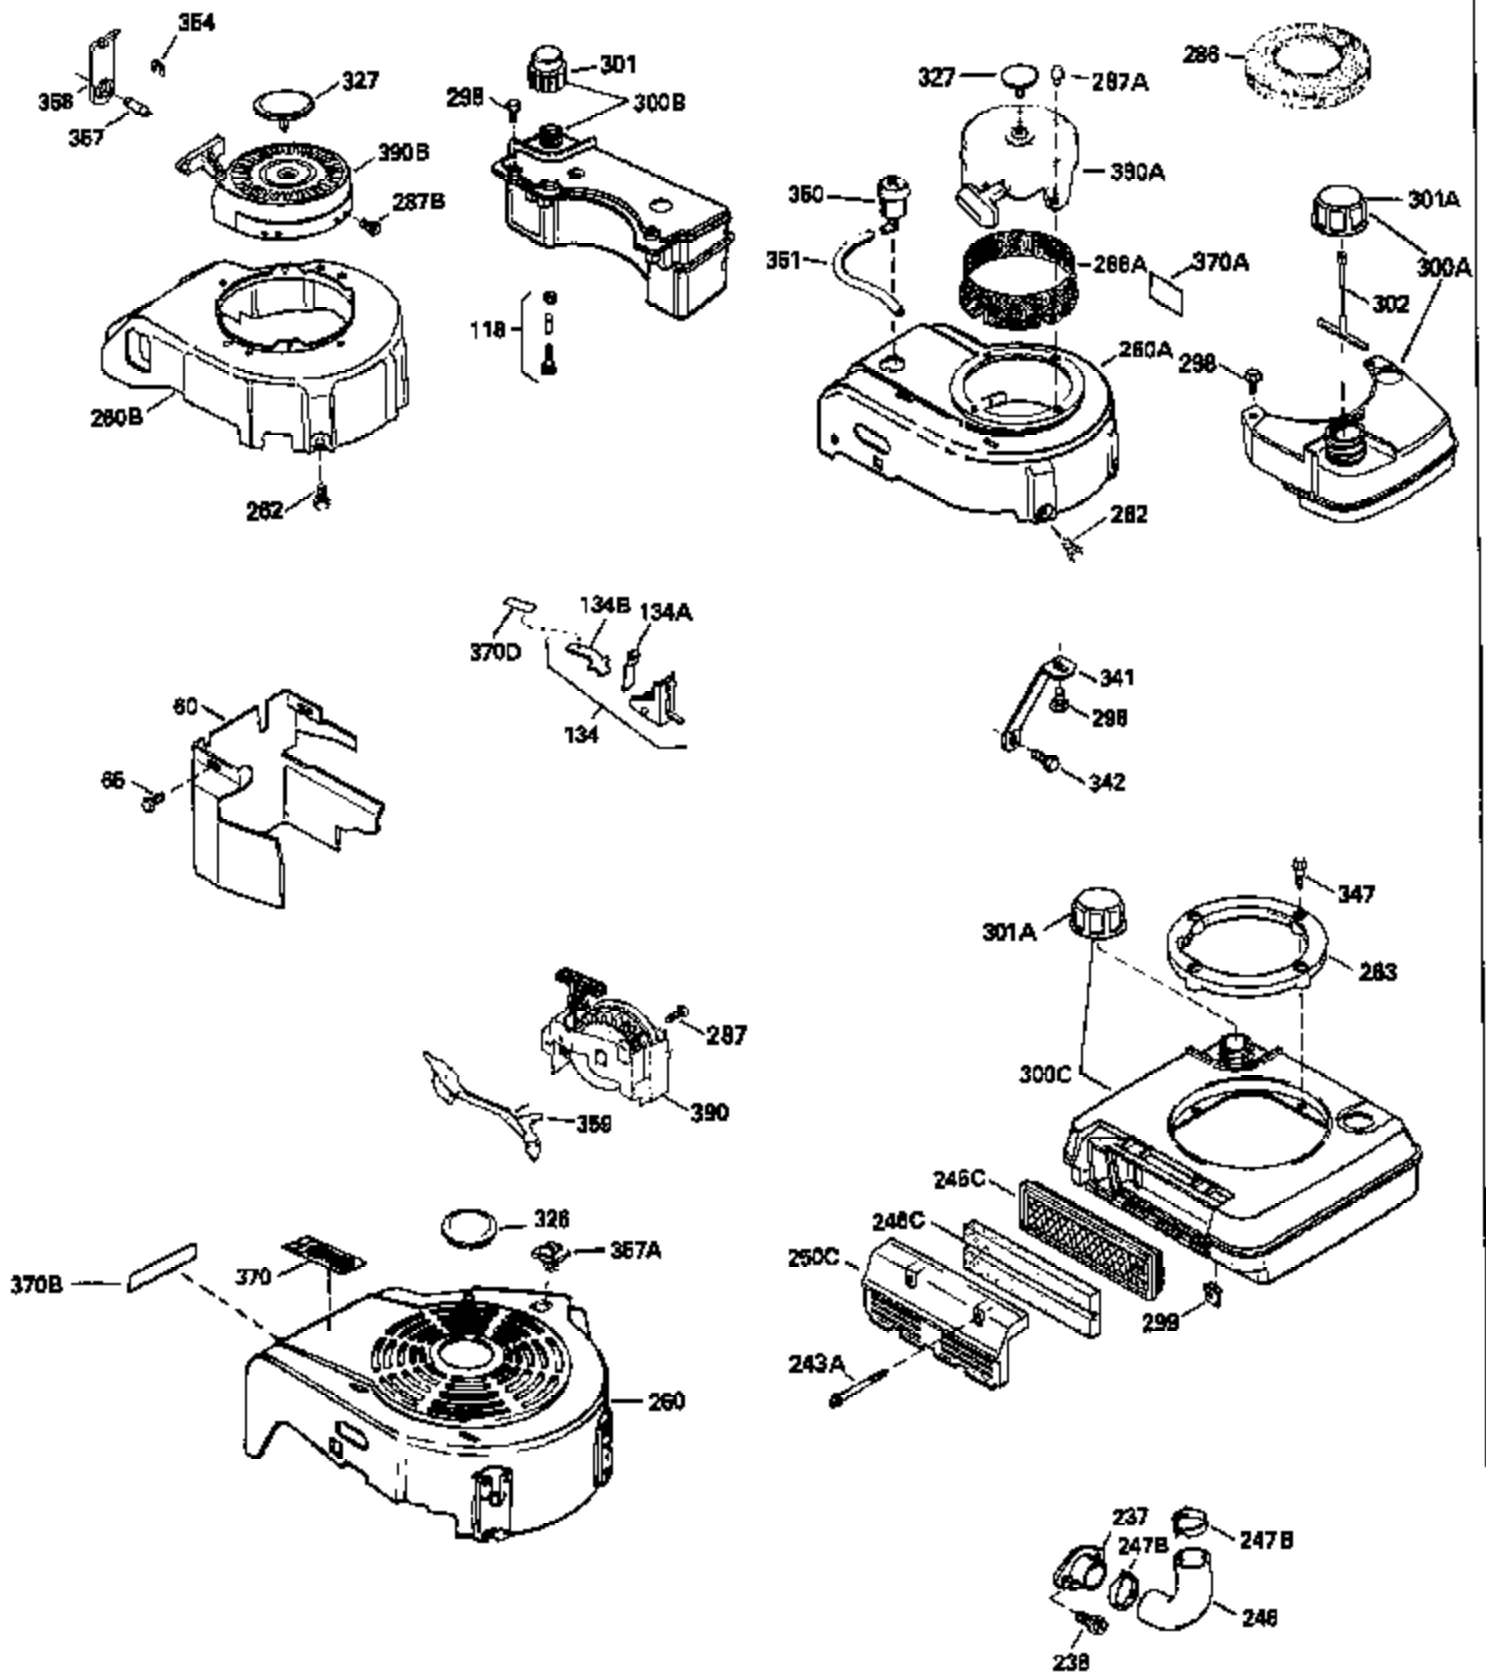

ILLUSTRATION SHOWS TYPICAL PARTS ONLY. ORDER BY PART NUMBER. PARTS NOT LISTED ARE SUPPLIED BY OEM.

Ref #	Part Number	Qty	Description
118	730194		Rope Guide Kit (Use as required with 34476 fuel tank)
238	650806		Screw, 10-32 x 5/8"
246C	35705		Filter, Pre-Air (Optional)
260A	35476		Housing, Blower
262	650831		Screw, 1/4-20 x 15/32"
286A	35354		Screen, Starter cup (Stationary)
287A	650735		Screw, 10-24 x 3/8" (Use as required)
287A			Pop Rivet, (3/16" Dia.)(Purchase locally)
301A	35355		Fuel Cap
327	35932		Plug, Starter
354	35025		Staple (Not used on all models)
357	34985		Rope Stop & Staple Ass'y. (Incl. 354)
370	34993		Decal, Instruction
379	631021		Inlet Needle, Seat & Clip Assy.
390A	590420A		Rewind Starter (Refer to Division 5, Section C, page 25 or Fiche 8, Grid G-7 for breakdown)