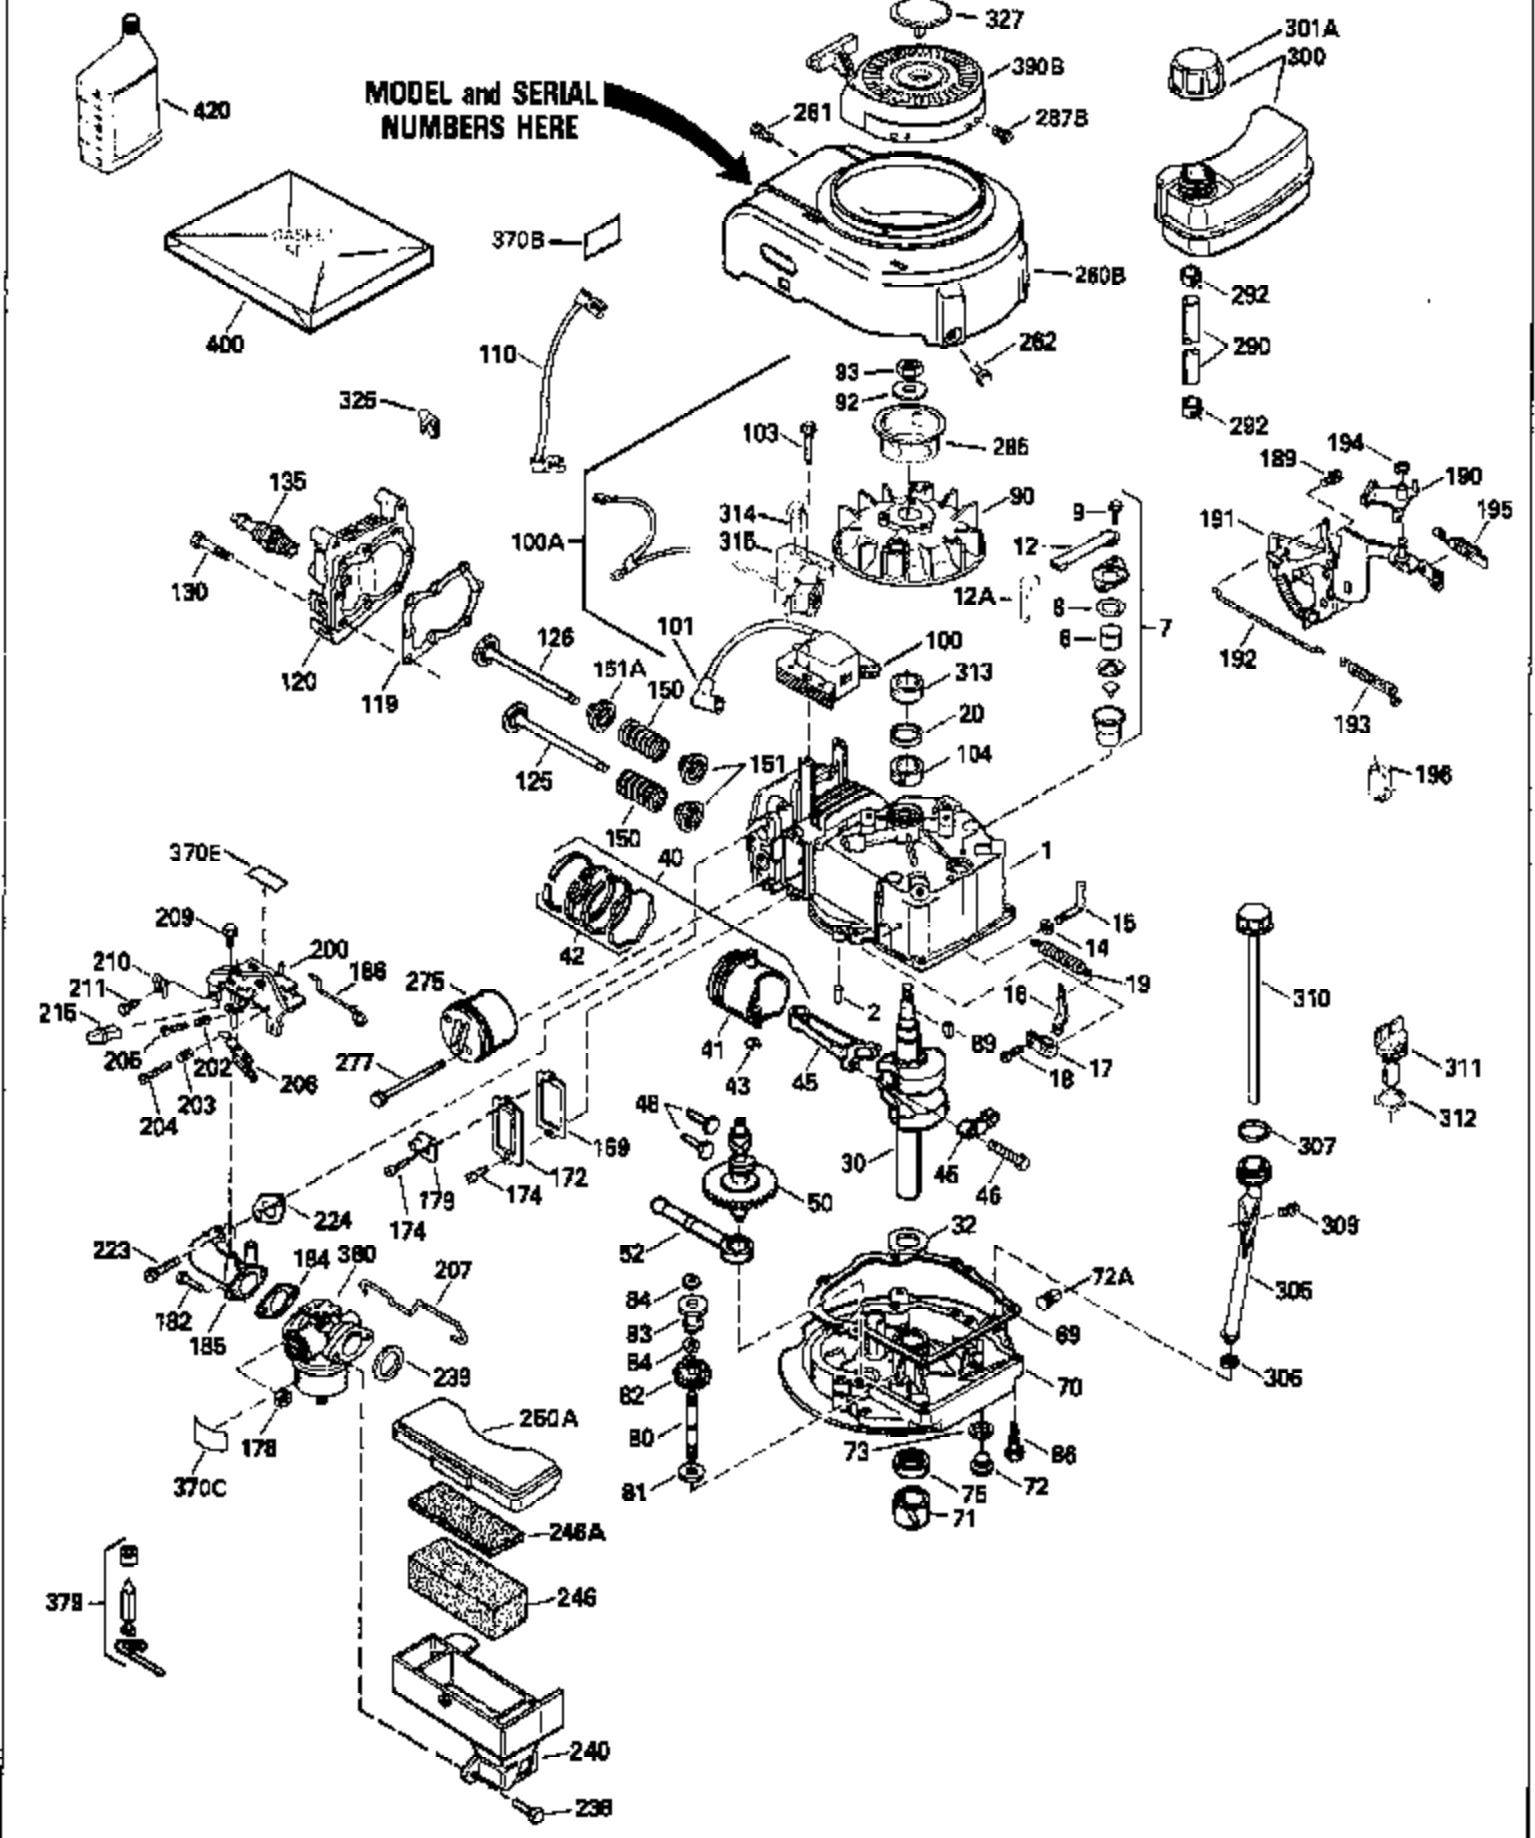

ILLUSTRATION SHOWS TYPICAL PARTS ONLY. ORDER BY PART NUMBER. PARTS NOT LISTED ARE SUPPLIED BY OEM.

MODEL and SERIAL  
NUMBERS HERE

Ref #	Part Number	Qty	Description
1	34975		Cylinder Ass'y. (Incl. 2, 8, 9 & 20) (2-1/2")
2	26727		Pin, Dowel
6	33734		Element, Breather
7	34214A		Breather Ass'y. (Incl. 6, 8, 9, 12 & 12A)
8	33735		* Gasket, Breather
9	30200		Screw, 10-24 x 9/16"
12	33886		Tube, Breather
14	28277		Washer
15	30589		Rod, Governor (Incl. 14)
16	31383A		Lever, Governor
17	31335		Clamp, Governor lever
18	650548		Screw, 8-32 x 5/16"
19	31361		Spring, Extension
20	32600		Seal, Oil
30	35166		Crankshaft Ass'y.
32	32323		Washer, Thrust NOTE: This thrust washer maynot be required if a new crankshafthas been installed. Check the proper Mechanic's Handbook for acceptable end play. Use this .010" thrust washer if excess end play is measured.
40	34514		Piston, Pin & Ring Set (Std.) (2-1/2" Bore)
40	34515		Piston, Pin & Ring Set (.010" OS)
40	34516		Piston, Pin & Ring Set (.020" OS)
41	32538B		Piston & Pin Ass'y. (Incl. 43)(Std.)( 2-1/2")
41	32548B		Piston & Pin Ass'y. (Incl. 43) (.010" OS)
41	32549B		Piston & Pin Ass'y. (Incl. 43) (.020" OS)
42	28986		Ring Set (Std.) (2-1/2" Bore)
42	28987		Ring Set (.010" OS)
42	28988		Ring Set (.020" OS)
43	20381		Ring, Piston pin retaining
45	30963B		Rod Assy., Connecting (Incl. 46)
46	32610A		Bolt, Connecting rod
48	27241		Lifter, Valve
50	33553		Camshaft (MCR)
52	29914		Oil Pump Assy.
69	35261		* Gasket, Mounting flange
70	35592		Mounting Flange (Incl. 72, 73, 75 & 8 0)
72	30572		Plug, Oil drain (Incl. 73)
73	28833		* Drain Plug Gasket (Not req. W/plastic plug)
75	27897		Seal, Oil
80	30574		Shaft, Governor
81	30590A		Washer, Flat
82	30591		Gear Assy., Governor (Incl. 81)
83	30588A		Spool, Governor
84	29193		Ring, Retaining
86	650488		Screw, 1/4-20 x 1-1/4"
89	611004		Flywheel Key
90	611112		Flywheel
92	650815		Washer, Belleville
93	650816		Nut, Flywheel
100	730207		Magneto-to-Solid State Conversion Kit (Includes solid state module, solid state flywheel key, and instructions.)(Use as required on external ignition engines only.)
100	34443A		Solid State Assy.
103	650814		Screw, Torx T-15, 10-24 x 1"
110	34961		Ground Wire
119	29953C		* Gasket, Cylinder head
120	34335		Head, Cylinder