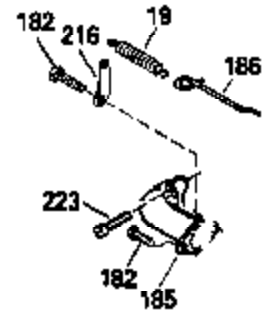

Ref #	Part Number	Qty	Description
19	31361		Spring, Extension
69	35261		* Gasket, Mounting flange
182	6201		Screw, 1/4-28 x 7/8"
185	31384A		Pipe, Intake (Incl. 224)
186	34337		Link, Governor spring
209	30200		Screw, 10-24 x 9/16"
223	650451		Screw, 1/4-20 x 1"
238	650806		Screw, 10-32 x 5/8"
246B	35435		Filter, Pre-Air (Use as required)
379	631021		Inlet Needle, Seat & Clip Assy.