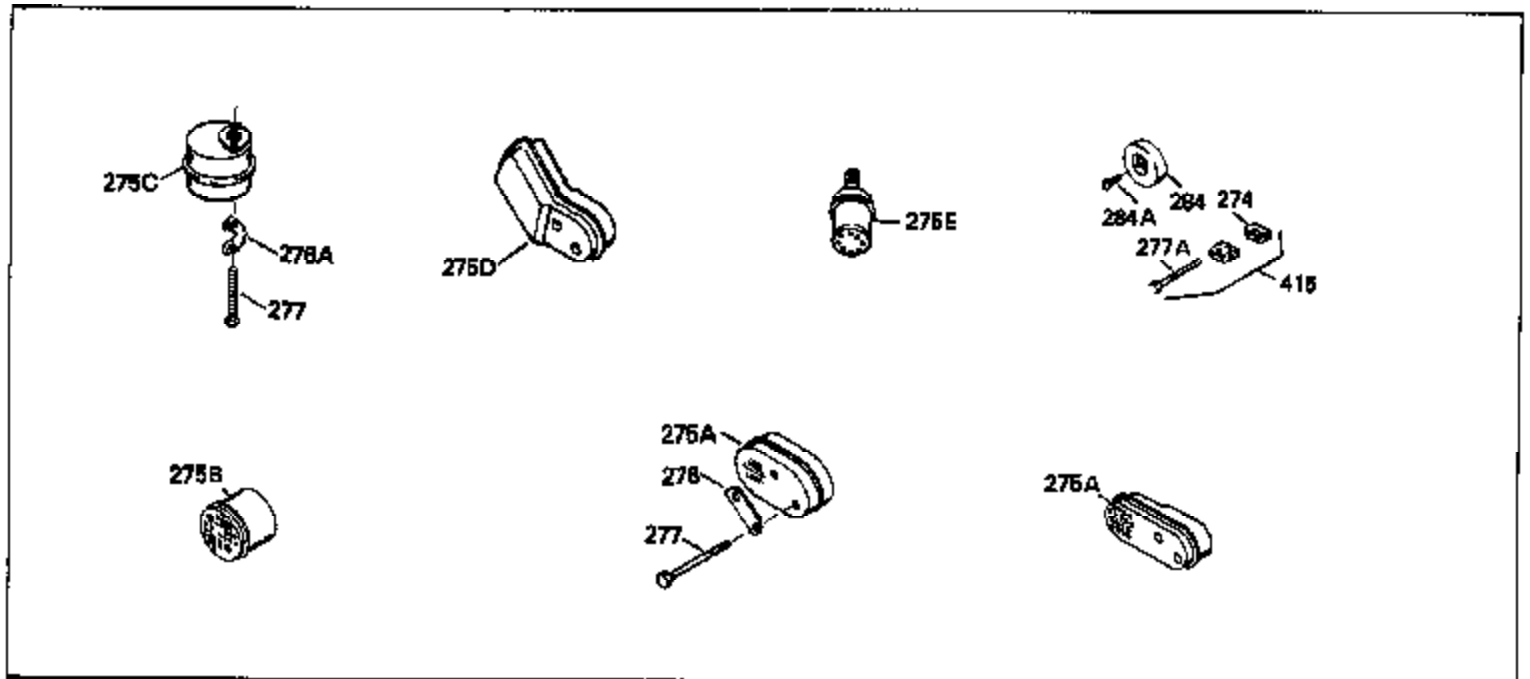

Ref #	Part Number	Qty	Description
189	650839		Screw, 1/4-20 x 3/8"
190	35831		Lever, Brake
191	35015B		Bracket Assy., S.E. Brake (Incl. 195)
194	32309		Ring, Retaining
195	610973		Terminal Assy.
210	27793		Clip, Conduit
211	28942		Screw, 10-32 x 3/8"
274	26754A		* Gasket, Exhaust (Use as required)
275B	35708		Muffler (Incl. 277)
277	650795		Screw, 1/4-20 x 2-1/4"
277A	30063		Screw, 1/4-20 x 1/2" (Use as required)
370F	34387		Decal, Instruction (Optional)
379	631021		Inlet Needle, Seat & Clip Assy.
415	730162		Muffler Adap.Kit(Incl.274,277A)(Use a s req.)
430	730574		Debris Screen Kit (Incl. 370F,431-433)(Opt.)
431	35596		Screen, Debris (Optional)
432	35597		Bracket, Debris screen (Optional)
433	650910		Screw, 8-32 x 1/4" (Optional)