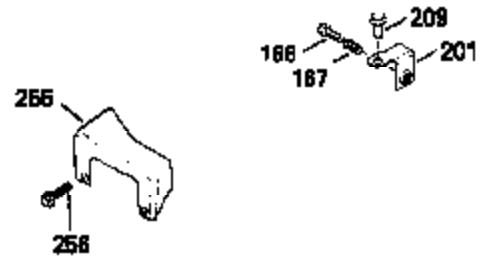

Ref #	Part Number	Qty	Description
19	31361		Spring, Extension
69	35261		* Gasket, Mounting flange
182	6201		Screw, 1/4-28 x 7/8"
185	31384A		Pipe, Intake (Incl. 224)
186	34337		Link, Governor spring
209	30200		Screw, 10-24 x 9/16"
223	650451		Screw, 1/4-20 x 1"
238	650806		Screw, 10-32 x 5/8"
246B	35435		Filter, Pre-Air (Use as required)
379	631021		Inlet Needle, Seat & Clip Assy.