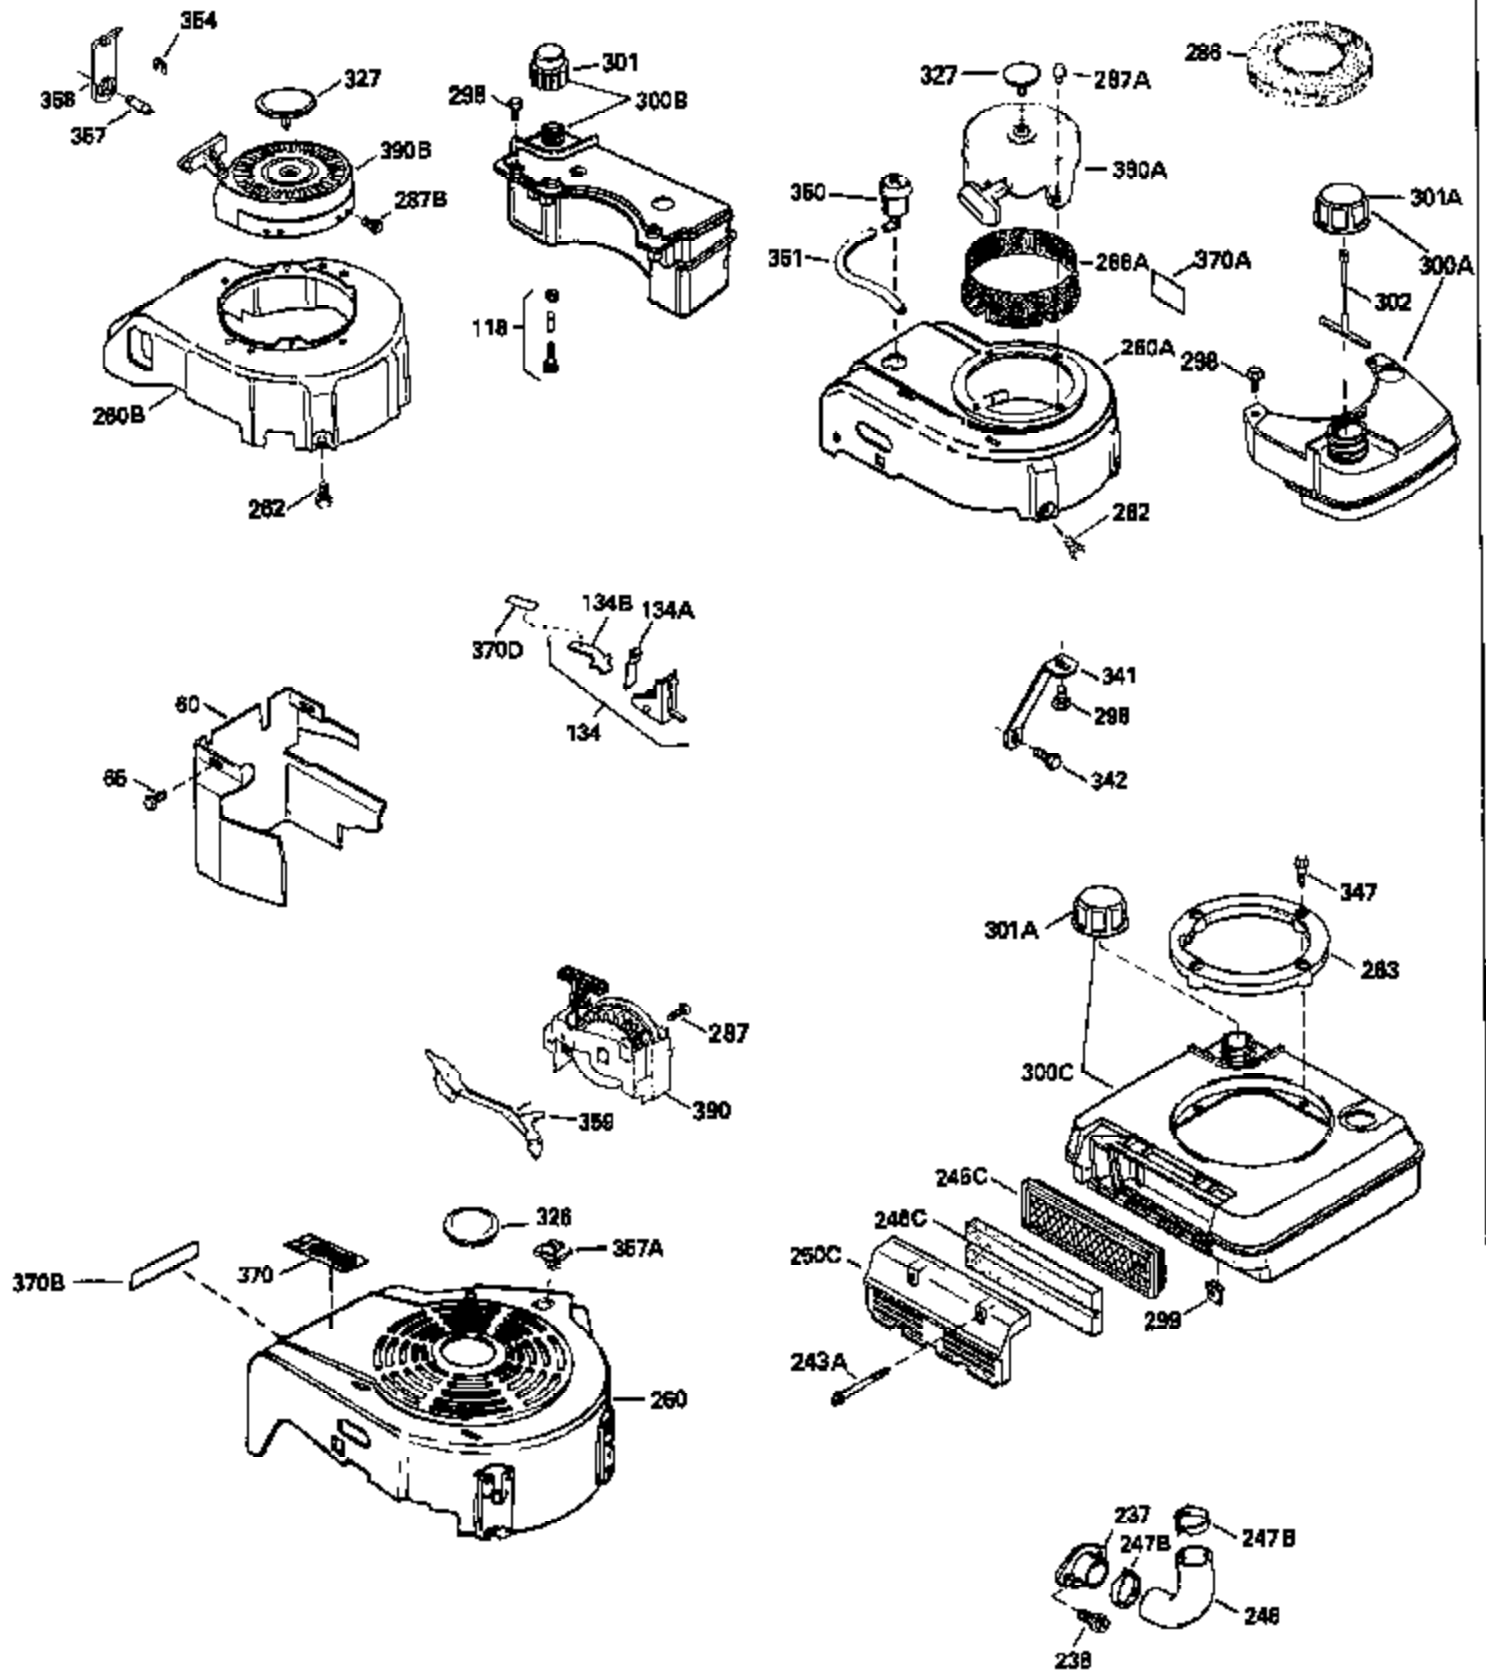

ILLUSTRATION SHOWS TYPICAL PARTS ONLY. ORDER BY PART NUMBER. PARTS NOT LISTED ARE SUPPLIED BY OEM.

Ref #	Part Number	Qty	Description
118	730194		Rope Guide Kit (Use as required with 34476 fuel tank)
238	650806		Screw, 10-32 x 5/8"
246C	35705		Filter, Pre-Air (Optional)
260A	35491		Housing, Blower
262	650831		Screw, 1/4-20 x 15/32"
287B	650884		Screw, 8-32 x 1/2"
287A	650735		Screw, 10-24 x 3/8" (Use as required)
287A			Pop Rivet, (3/16" Dia.)(Purchase locally)
301	33032		Fuel Cap
327	35932		Plug, Starter
370A	34346		Decal, Instruction
379	631021		Inlet Needle, Seat & Clip Assy.
390B	590621		Rewind Starter (Refer to Division 5, Section C, page 34 or Fiche 8, Grid G-9 for breakdown)