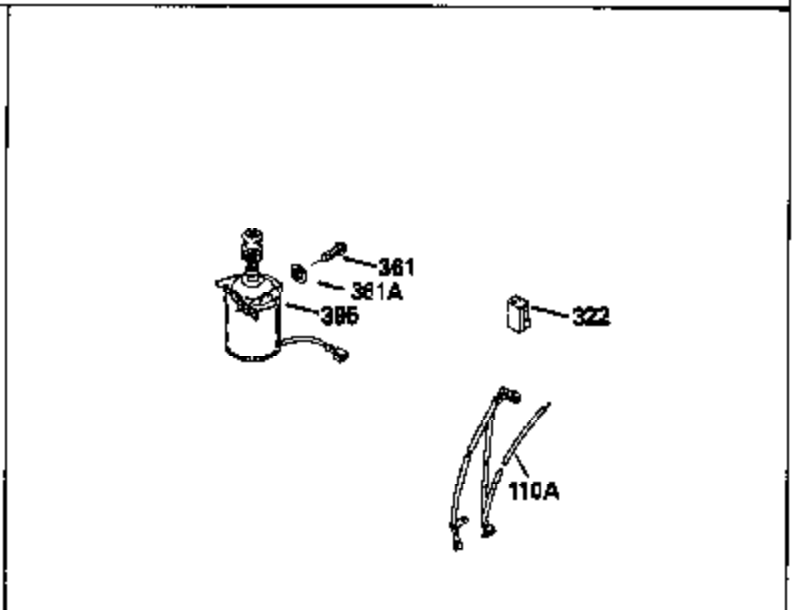

Ref #	Part Number	Qty	Description
189	650839		Screw, 1/4-20 x 3/8"
190	35831		Lever, Brake
191	35015B		Bracket Assy., S.E. Brake (Incl. 195)
194	32309		Ring, Retaining
195	610973		Terminal Assy.
210	27793		Clip, Conduit
211	28942		Screw, 10-32 x 3/8"
274	26754A		* Gasket, Exhaust (Use as required)
275B	35708		Muffler (Incl. 277)
277	650795		Screw, 1/4-20 x 2-1/4"
277A	30063		Screw, 1/4-20 x 1/2" (Use as required)
370F	34387		Decal, Instruction (Optional)
379	631021		Inlet Needle, Seat & Clip Assy.
415	730162		Muffler Adap.Kit(Incl.274,277A)(Use a s req.)
430	730574		Debris Screen Kit (Incl. 370F,431-433)(Opt.)
431	35596		Screen, Debris (Optional)
432	35597		Bracket, Debris screen (Optional)
433	650910		Screw, 8-32 x 1/4" (Optional)