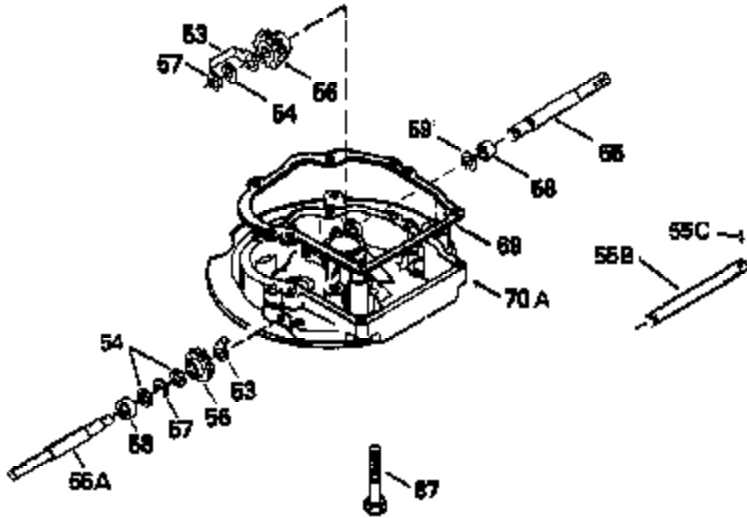

Ref #	Part Number	Qty	Description
19	31361		Spring, Extension
69	35261		* Gasket, Mounting flange
182	6201		Screw, 1/4-28 x 7/8"
185	31384A		Pipe, Intake (Incl. 224)
186	34337		Link, Governor spring
209	30200		Screw, 10-24 x 9/16"
223	650451		Screw, 1/4-20 x 1"
238	650806		Screw, 10-32 x 5/8"
246B	35435		Filter, Pre-Air (Use as required)
379	631021		Inlet Needle, Seat & Clip Assy.