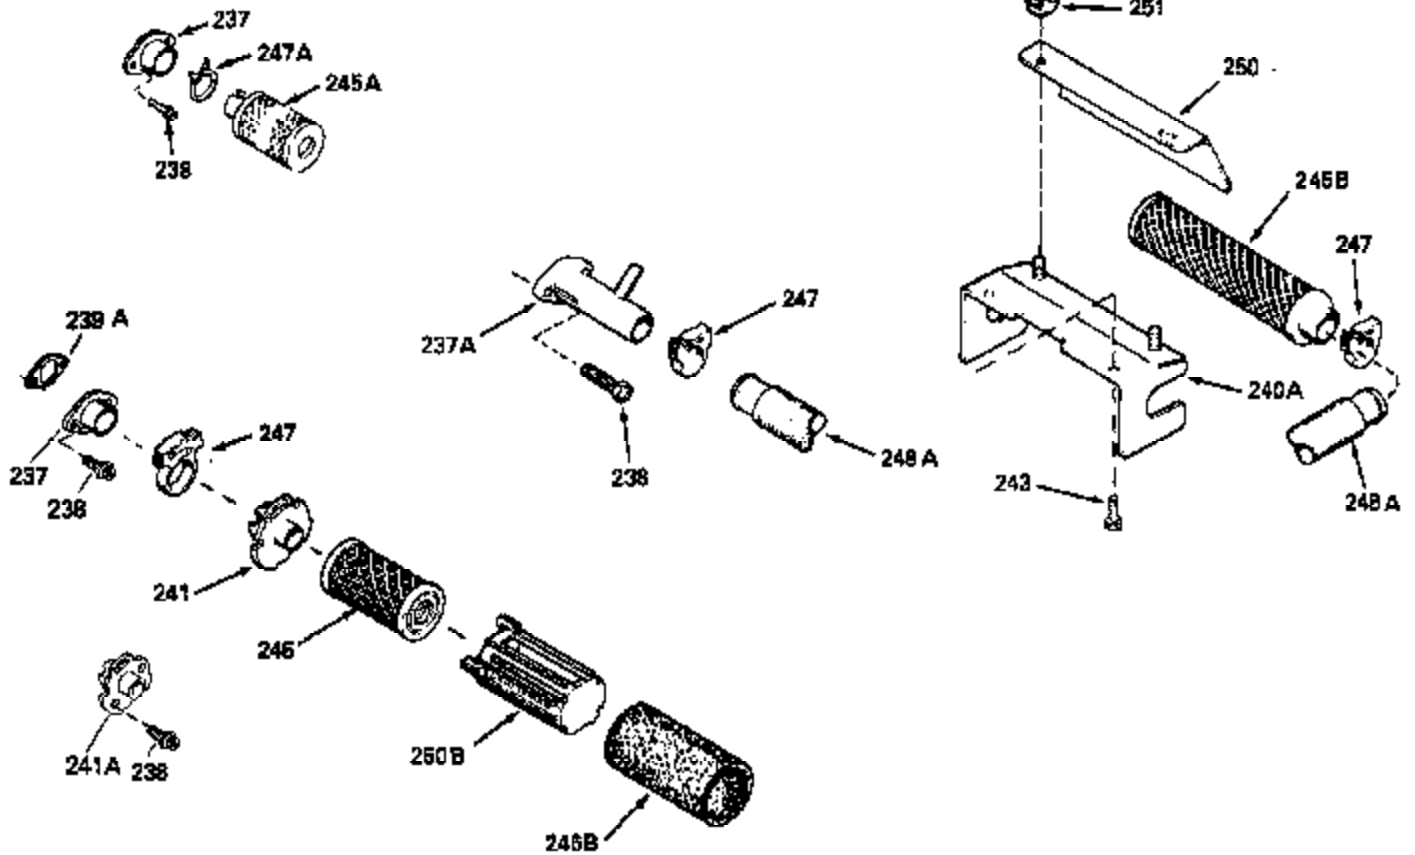

Ref #	Part Number	Qty	Description
19	31361		Spring, Extension
69	35261		* Gasket, Mounting flange
182	6201		Screw, 1/4-28 x 7/8"
185	31384A		Pipe, Intake (Incl. 224)
186	34337		Link, Governor spring
209	30200		Screw, 10-24 x 9/16"
223	650451		Screw, 1/4-20 x 1"
238	650806		Screw, 10-32 x 5/8"
246B	35435		Filter, Pre-Air (Use as required)
379	631021		Inlet Needle, Seat & Clip Assy.