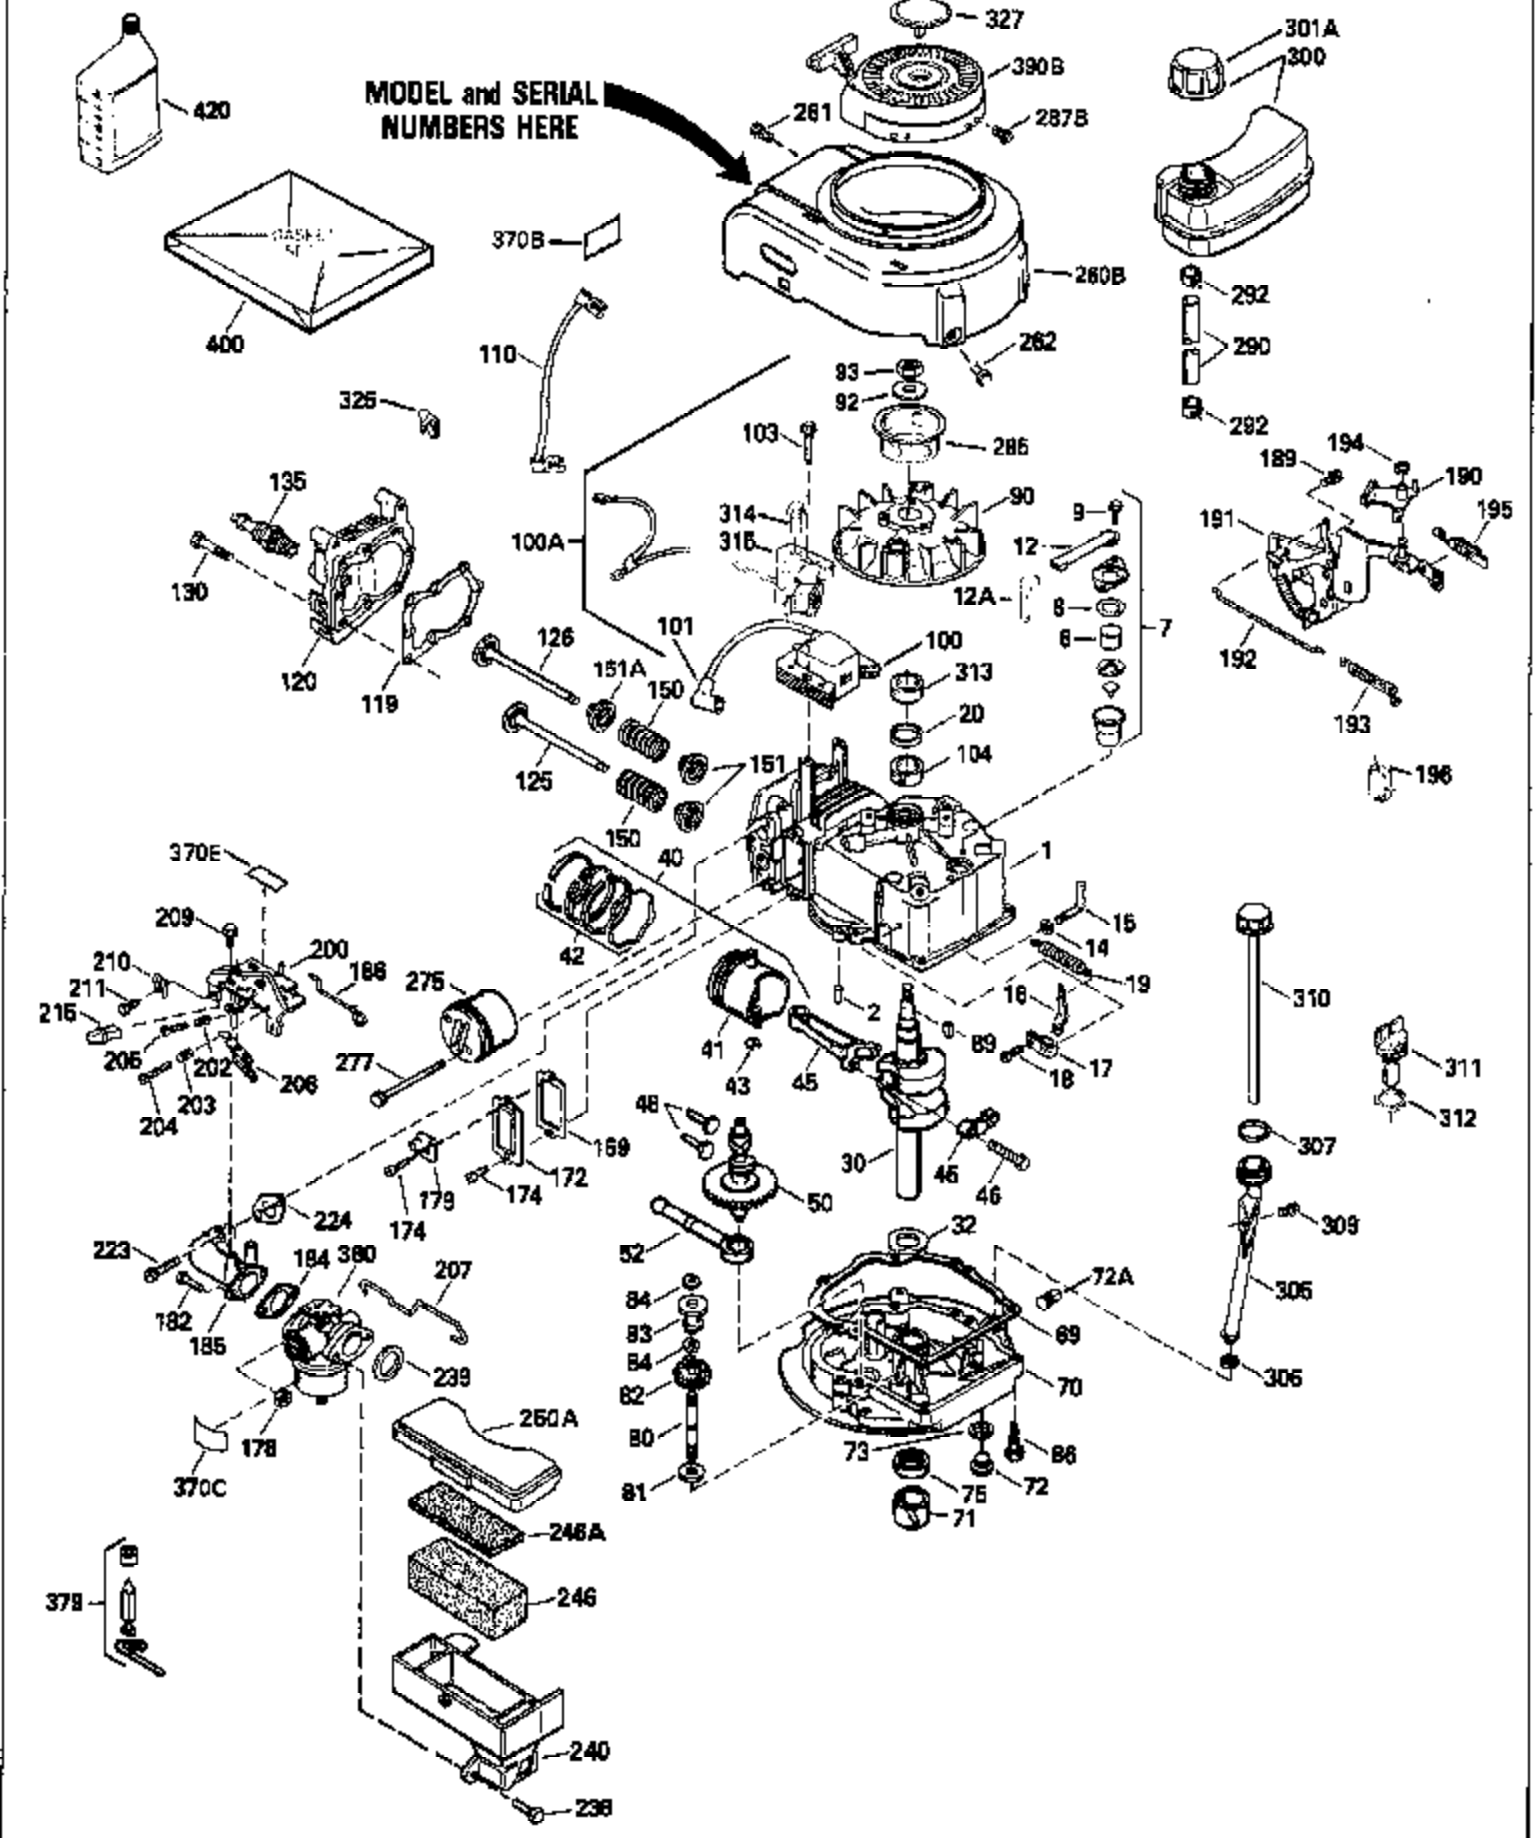

ILLUSTRATION SHOWS TYPICAL PARTS ONLY. ORDER BY PART NUMBER. PARTS NOT LISTED ARE SUPPLIED BY OEM.

MODEL and SERIAL
NUMBERS HERE

Ref #	Part Number	Qty	Description
1	34975		Cylinder Ass'y. (Incl. 2, 8, 9 & 20) (2-1/2")
2	26727		Pin, Dowel
6	33734		Element, Breather
7	34214A		Breather Ass'y. (Incl. 6, 8, 9, 12 & 12A)
8	33735		* Gasket, Breather
9	30200		Screw, 10-24 x 9/16"
12	33886		Tube, Breather
14	28277		Washer
15	30589		Rod, Governor (Incl. 14)
16	31383A		Lever, Governor
17	31335		Clamp, Governor lever
18	650548		Screw, 8-32 x 5/16"
19	31361		Spring, Extension
20	32600		Seal, Oil
30	34473		Crankshaft Ass'y.
40	34514		Piston, Pin & Ring Set (Std.) (2-1/2" Bore)
40	34515		Piston, Pin & Ring Set (.010" OS)
40	34516		Piston, Pin & Ring Set (.020" OS)
41	32538B		Piston & Pin Ass'y. (Incl. 43)(Std.)(2-1/2")
41	32548B		Piston & Pin Ass'y. (Incl. 43) (.010" OS)
41	32549B		Piston & Pin Ass'y. (Incl. 43) (.020" OS)
42	28986		Ring Set (Std.) (2-1/2" Bore)
42	28987		Ring Set (.010" OS)
42	28988		Ring Set (.020" OS)
43	20381		Ring, Piston pin retaining
45	30963B		Rod Assy., Connecting (Incl. 46)
46	32610A		Bolt, Connecting rod
48	27241		Lifter, Valve
50	33148A		Camshaft
52	29914		Oil Pump Assy.
69	35261		* Gasket, Mounting flange
70	30571A		Flange Ass'y. (Incl. 72, 73, 75, 80 & 311)
72	30572		Plug, Oil drain (Incl. 73)
73	28833		* Drain Plug Gasket (Not req. W/plastic plug)
75	26208		Seal, Oil
80	30574		Shaft, Governor
81	30590A		Washer, Flat
82	30591		Gear Assy., Governor (Incl. 81)
83	30588A		Spool, Governor
84	29193		Ring, Retaining
86	650488		Screw, 1/4-20 x 1-1/4"
89	611004		Flywheel Key
90	611112		Flywheel
92	650815		Washer, Belleville
93	650816		Nut, Flywheel
100	730207		Magneto-to-Solid State Conversion Kit (Includes solid state module, solid state flywheel key, and instructions.)(Use as required on external ignition engines only.)
100	34443A		Solid State Assy.
101	610118		Cover, Spark plug
103	650814		Screw, Torx T-15, 10-24 x 1"
110	34961		Ground Wire
119	29953C		* Gasket, Cylinder head
120	34335		Head, Cylinder
125	29313C		Exhaust Valve (Std.) (Incl. 151)
125	29315C		Exhaust Valve (1/32" OS) (Incl. 151)
126	29314B		Intake Valve (Std.) (Incl. 151)