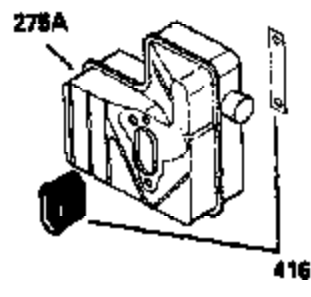

ILLUSTRATION SHOWS TYPICAL PARTS ONLY. ORDER BY PART NUMBER. PARTS NOT LISTED ARE SUPPLIED BY OEM.

VIEW 2 OF 2

Ref #	Part Number	Qty	Description
67A	430234		Fuel Filter (Screen) (Optional)
200	570675A		Control Bracket (Incl.202,203,204,205 ,206)
202	32924		Compression Spring
205	650606		Screw, 10-32 x 1-1/8"
209	590568		Screw, 10-24 x 3/4"
230	510344		"O" Ring
231	450245		Measuring Cup
240	450242		Air Cleaner Body
245A	450243		Air Cleaner Filter
245B	450250		Air Cleaner Filter
245	450248		Air Cleaner Filter
250A	450246		Air Cleaner Cover
287	650926		Screw, 8-32 x 21/64"
290	29774		Fuel Line
292	26460		Fuel Line Clamp
296	34279B		Fuel Filter
390	590635		Rewind Starter (Refer to Division 5, Section C, page 34 or Fiche 25, Grid G-1 for breakdown)
416	390309		Spark Arrestor Kit (Can be used on an y model)