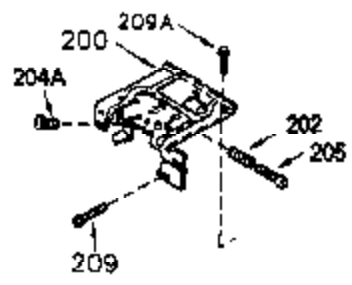

ILLUSTRATION SHOWS TYPICAL PARTS ONLY. ORDER BY PART NUMBER. PARTS NOT LISTED ARE SUPPLIED BY OEM.

VIEW 2 OF 2

Ref #	Part Number	Qty	Description
67A	430234		Fuel Filter (Screen) (Optional)
200	570675A		Control Bracket (Incl.202,203,204,205 ,206)
202	32924		Compression Spring
205	650606		Screw, 10-32 x 1-1/8"
209	590568		Screw, 10-24 x 3/4"
230	510344		"O" Ring
231	450245		Measuring Cup
240	450242		Air Cleaner Body
245A	450243		Air Cleaner Filter
245B	450250		Air Cleaner Filter
245	450248		Air Cleaner Filter
250A	450246		Air Cleaner Cover
287	650926		Screw, 8-32 x 21/64"
290	29774		Fuel Line
292	26460		Fuel Line Clamp
296	34279B		Fuel Filter
390	590635		Rewind Starter (Refer to Division 5, Section C, page 34 or Fiche 25, Grid G-1 for breakdown)
416	390309		Spark Arrestor Kit (Can be used on an y model)