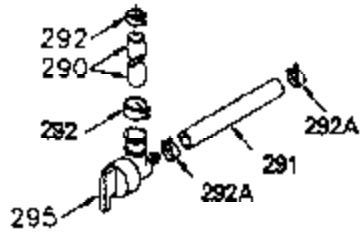

ILLUSTRATION SHOWS TYPICAL PARTS ONLY. ORDER BY PART NUMBER. PARTS NOT LISTED ARE SUPPLIED BY OEM.

VIEW 2 OF 2

Ref #	Part Number	Qty	Description
67A	430234		Fuel Filter (Screen) (Optional)
200	570675A		Control Bracket (Incl.202,203,204,205 ,206)
202	32924		Compression Spring
205	650606		Screw, 10-32 x 1-1/8"
209	590568		Screw, 10-24 x 3/4"
230	510344		"O" Ring
231	450245		Measuring Cup
240	450242		Air Cleaner Body
245A	450243		Air Cleaner Filter
245B	450250		Air Cleaner Filter
245	450248		Air Cleaner Filter
250A	450246		Air Cleaner Cover
287	650926		Screw, 8-32 x 21/64"
290	29774		Fuel Line
292	26460		Fuel Line Clamp
296	34279B		Fuel Filter
390	590635		Rewind Starter (Refer to Division 5, Section C, page 34 or Fiche 25, Grid G-1 for breakdown)
416	390309		Spark Arrestor Kit (Can be used on an y model)