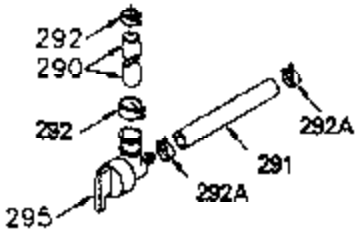

ILLUSTRATION SHOWS TYPICAL PARTS ONLY. ORDER BY PART NUMBER. PARTS NOT LISTED ARE SUPPLIED BY OEM.

VIEW 2 OF 2

Ref #	Part Number	Qty	Description
67A	430234		Fuel Filter (Screen) (Optional)
200	570675A		Control Bracket (Incl.202,203,204,205 ,206)
202	32924		Compression Spring
205	650606		Screw, 10-32 x 1-1/8"
209	590568		Screw, 10-24 x 3/4"
230	510344		"O" Ring
231	450245		Measuring Cup
240	450242		Air Cleaner Body
245A	450243		Air Cleaner Filter
245B	450250		Air Cleaner Filter
245	450248		Air Cleaner Filter
250A	450246		Air Cleaner Cover
287	650926		Screw, 8-32 x 21/64"
290	29774		Fuel Line
292	26460		Fuel Line Clamp
296	34279B		Fuel Filter
390	590635		Rewind Starter (Refer to Division 5, Section C, page 34 or Fiche 25, Grid G-1 for breakdown)
416	390309		Spark Arrestor Kit (Can be used on an y model)