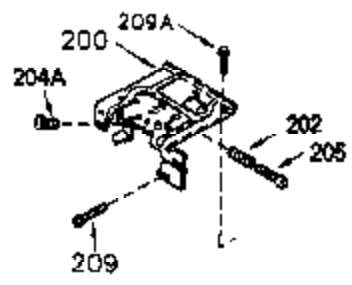

ILLUSTRATION SHOWS TYPICAL PARTS ONLY. ORDER BY PART NUMBER. PARTS NOT LISTED ARE SUPPLIED BY OEM.

VIEW 2 OF 2

Ref #	Part Number	Qty	Description
67A	430234		Fuel Filter (Screen) (Optional)
200	570675A		Control Bracket (Incl.202,203,204,205 ,206)
202	32924		Compression Spring
205	650606		Screw, 10-32 x 1-1/8"
209	650735		Screw, 10-24 x 3/8"
230	510344		"O" Ring
231	450245		Measuring Cup
240	450242		Air Cleaner Body
245A	450243		Air Cleaner Filter
245B	450250		Air Cleaner Filter
245	450248		Air Cleaner Filter
250A	450246		Air Cleaner Cover
287	650926		Screw, 8-32 x 21/64"
290	29774		Fuel Line
292	26460		Fuel Line Clamp
296	34279B		Fuel Filter
390	590621		Rewind Starter (Refer to Division 5, Section C, page 34 or Fiche 25, Grid G-1 for breakdown)
416	390309		Spark Arrestor Kit (Can be used on an y model)