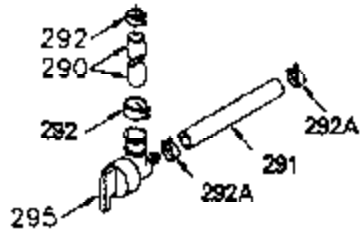

ILLUSTRATION SHOWS TYPICAL PARTS ONLY. ORDER BY PART NUMBER. PARTS NOT LISTED ARE SUPPLIED BY OEM.

VIEW 2 OF 2

Ref #	Part Number	Qty	Description
67A	430234		Fuel Filter (Screen) (Optional)
200	570675A		Control Bracket (Incl.202,203,204,205 ,206)
202	32924		Compression Spring
205	650606		Screw, 10-32 x 1-1/8"
209	650735		Screw, 10-24 x 3/8"
230	510344		"O" Ring
231	450245		Measuring Cup
240	450242		Air Cleaner Body
245A	450243		Air Cleaner Filter
245B	450250		Air Cleaner Filter
245	450248		Air Cleaner Filter
250A	450246		Air Cleaner Cover
287	650926		Screw, 8-32 x 21/64"
290	29774		Fuel Line
292	26460		Fuel Line Clamp
296	34279B		Fuel Filter
390	590621		Rewind Starter (Refer to Division 5, Section C, page 34 or Fiche 25, Grid G-1 for breakdown)
416	390309		Spark Arrestor Kit (Can be used on an y model)