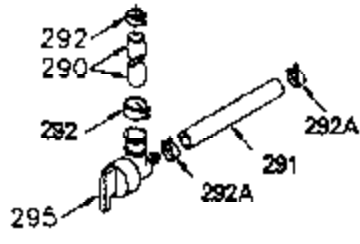

ILLUSTRATION SHOWS TYPICAL PARTS ONLY. ORDER BY PART NUMBER. PARTS NOT LISTED ARE SUPPLIED BY OEM.

VIEW 2 OF 2

Ref #	Part Number	Qty	Description
67A	430234		Fuel Filter (Screen) (Optional)
200	570675A		Control Bracket (Incl.202,203,204,205 ,206)
202	32924		Compression Spring
205	650606		Screw, 10-32 x 1-1/8"
209	590568		Screw, 10-24 x 3/4"
230	510344		"O" Ring
231	450245		Measuring Cup
240	450242		Air Cleaner Body
245A	450243		Air Cleaner Filter
245B	450250		Air Cleaner Filter
245	450248		Air Cleaner Filter
250A	450246		Air Cleaner Cover
275A	390316		Muffler (Discharge toward spark plugend) (w/glass fiber packing)
287	650926		Screw, 8-32 x 21/64"
290	29774		Fuel Line
292	26460		Fuel Line Clamp
296	34279B		Fuel Filter
390	590635		Rewind Starter (Refer to Division 5, Section C, page 34 or Fiche 25, Grid G-1 for breakdown)
416	390309		Spark Arrestor Kit (Can be used on an y model)