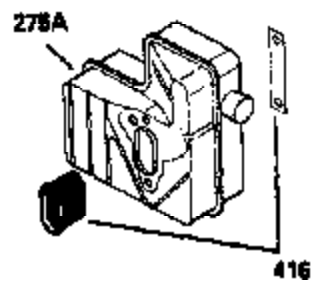

ILLUSTRATION SHOWS TYPICAL PARTS ONLY. ORDER BY PART NUMBER. PARTS NOT LISTED ARE SUPPLIED BY OEM.

VIEW 2 OF 2

Ref #	Part Number	Qty	Description
67A	430234		Fuel Filter (Screen) (Optional)
200	570675A		Control Bracket (Incl.202,203,204,205 ,206)
202	32924		Compression Spring
205	650606		Screw, 10-32 x 1-1/8"
209	590568		Screw, 10-24 x 3/4"
230	510344		"O" Ring
231	450245		Measuring Cup
240	450242		Air Cleaner Body
245A	450243		Air Cleaner Filter
245B	450250		Air Cleaner Filter
245	450248		Air Cleaner Filter
250A	450246		Air Cleaner Cover
275A	390316		Muffler (Discharge toward spark plugend) (w/glass fiber packing)
287	650926		Screw, 8-32 x 21/64"
290	29774		Fuel Line
292	26460		Fuel Line Clamp
296	34279B		Fuel Filter
390	590635		Rewind Starter (Refer to Division 5, Section C, page 34 or Fiche 25, Grid G-1 for breakdown)
416	390309		Spark Arrestor Kit (Can be used on an y model)