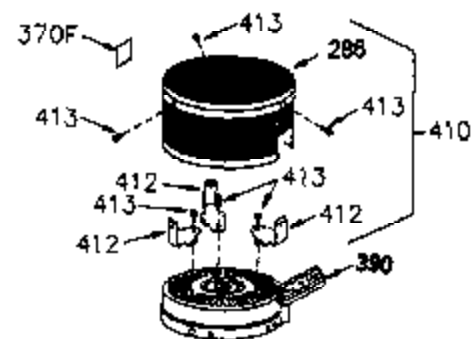

ILLUSTRATION SHOWS TYPICAL PARTS ONLY. ORDER BY PART NUMBER. PARTS NOT LISTED ARE SUPPLIED BY OEM.

VIEW 2 OF 2

Ref #	Part Number	Qty	Description
67A	430234		Fuel Filter (Screen) (Optional)
200	570675A		Control Bracket (Incl.202,203,204,205 ,206)
202	32924		Compression Spring
205	650606		Screw, 10-32 x 1-1/8"
209	650735		Screw, 10-24 x 3/8"
230	510344		"O" Ring
231	450245		Measuring Cup
240	450242		Air Cleaner Body
245A	450243		Air Cleaner Filter
245B	450250		Air Cleaner Filter
245	450248		Air Cleaner Filter
250A	450246		Air Cleaner Cover
275A	390316		Muffler (Discharge toward spark plugend) (w/glass fiber packing)
287	650926		Screw, 8-32 x 21/64"
290	29774		Fuel Line
292	26460		Fuel Line Clamp
296	34279B		Fuel Filter
390	590635		Rewind Starter (Refer to Division 5, Section C, page 34 or Fiche 25, Grid G-1 for breakdown)
416	390309		Spark Arrestor Kit (Can be used on an y model)