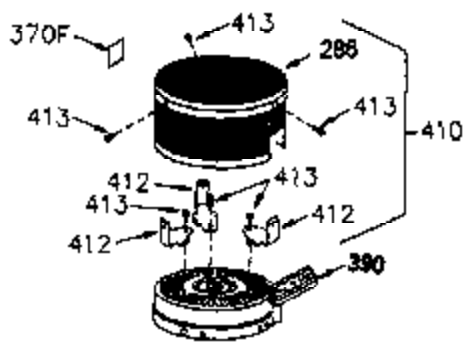

ILLUSTRATION SHOWS TYPICAL PARTS ONLY. ORDER BY PART NUMBER. PARTS NOT LISTED ARE SUPPLIED BY OEM.

VIEW 2 OF 2

Ref #	Part Number	Qty	Description
67A	430234		Fuel Filter (Screen) (Optional)
200	570675A		Control Bracket (Incl.202,203,204,205 ,206)
202	32924		Compression Spring
205	650606		Screw, 10-32 x 1-1/8"
209	650735		Screw, 10-24 x 3/8"
230	510344		"O" Ring
231	450245		Measuring Cup
240	450242		Air Cleaner Body
245A	450243		Air Cleaner Filter
245B	450250		Air Cleaner Filter
245	450248		Air Cleaner Filter
250A	450246		Air Cleaner Cover
275A	390316		Muffler (Discharge toward spark plugend) (w/glass fiber packing)
287	650926		Screw, 8-32 x 21/64"
290	29774		Fuel Line
292	26460		Fuel Line Clamp
296	34279B		Fuel Filter
390	590635		Rewind Starter (Refer to Division 5, Section C, page 34 or Fiche 25, Grid G-1 for breakdown)
416	390309		Spark Arrestor Kit (Can be used on an y model)