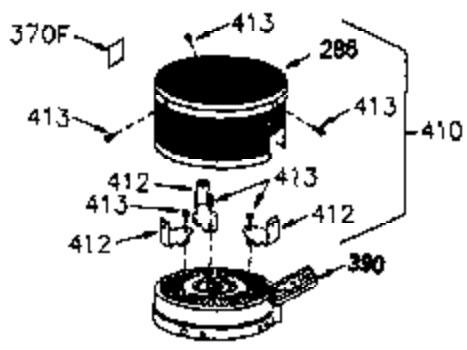

ILLUSTRATION SHOWS TYPICAL PARTS ONLY. ORDER BY PART NUMBER. PARTS NOT LISTED ARE SUPPLIED BY OEM.

VIEW 2 OF 2

Ref #	Part Number	Qty	Description
67A	430234		Fuel Filter (Screen) (Optional)
208	570335		Adjustment Lever
209	590568		Screw, 10-24 x 3/4"
238A	650940		Screw, 10-32 x 3/4"
245	34782		Air Cleaner Filter (Incl. 229)
245A	34783		Air Cleaner Filter
275A	390316		Muffler (Discharge toward spark plug end) (w/glass fiber packing)
287	650926		Screw, 8-32 x 21/64"
290	29774		Fuel Line
292	26460		Fuel Line Clamp
292A	430232		Fuel Line Clamp
295	430228		Fuel Shut-off Valve
296	34279B		Fuel Filter
390	590635		Rewind Starter (Refer to Division 5, Section C, page 34 or Fiche 25, Grid G-1 for breakdown)
416	390309		Spark Arrestor Kit (Can be used on any model)