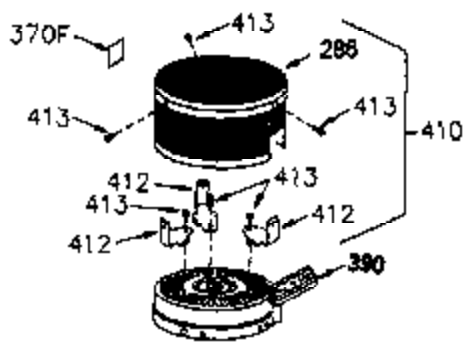

ILLUSTRATION SHOWS TYPICAL PARTS ONLY. ORDER BY PART NUMBER. PARTS NOT LISTED ARE SUPPLIED BY OEM.

VIEW 2 OF 2

Ref #	Part Number	Qty	Description
67A	430234		Fuel Filter (Screen) (Optional)
200	570696A		Control Bracket (Incl. 202, 204, 205)
202	32924		Compression Spring
204A	650926		Screw, 8-32 x 21/64"
205	650606		Screw, 10-32 x 1-1/8"
209	650735		Screw, 10-24 x 3/8"
238A	650940		Screw, 10-32 x 3/4"
245A	34783		Air Cleaner Filter
245	34782		Air Cleaner Filter (Incl. 229)
275A	390316		Muffler (Discharge toward spark plugend) (w/glass fiber packing)
286	35596		Debris Screen
287	650926		Screw, 8-32 x 21/64"
290	29774		Fuel Line
292A	430232		Fuel Line Clamp
292	26460		Fuel Line Clamp
295	430228		Fuel Shut-off Valve
296	34279B		Fuel Filter
370F	34387		Instruction Decal
390	590635		Rewind Starter (Refer to Division 5, Section C, page 34 or Fiche 25, Grid G-1 for breakdown)
410	730574		Debris Screen Kit (Incl.286,412,413 & 370F)
412	35597		Debris Screen Bracket
413	650910		Screw, 8-32 x 1/4"
416	390309		Spark Arrestor Kit (Can be used on an y model)