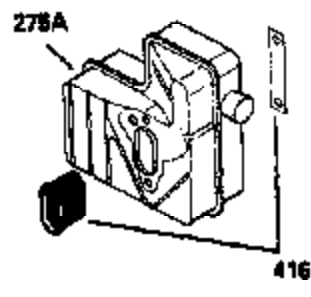

ILLUSTRATION SHOWS TYPICAL PARTS ONLY. ORDER BY PART NUMBER. PARTS NOT LISTED ARE SUPPLIED BY OEM.

VIEW 2 OF 2

Ref #	Part Number	Qty	Description
67A	430234		Fuel Filter (Screen) (Optional)
200	570675A		Control Bracket (Incl.202,203,204,205 ,206)
202	32924		Compression Spring
205	650606		Screw, 10-32 x 1-1/8"
209	590568		Screw, 10-24 x 3/4"
230	510344		"O" Ring
231	450245		Measuring Cup
240	450242		Air Cleaner Body
245A	450243		Air Cleaner Filter
245B	450250		Air Cleaner Filter
245	450248		Air Cleaner Filter
250A	450246		Air Cleaner Cover
287	650926		Screw, 8-32 x 21/64"
290	29774		Fuel Line
292	26460		Fuel Line Clamp
296	34279B		Fuel Filter
390	590621		Rewind Starter (Refer to Division 5, Section C, page 34 or Fiche 25, Grid G-1 for breakdown)
416	390309		Spark Arrestor Kit (Can be used on an y model)