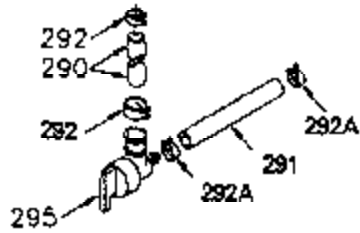

ILLUSTRATION SHOWS TYPICAL PARTS ONLY. ORDER BY PART NUMBER. PARTS NOT LISTED ARE SUPPLIED BY OEM.

VIEW 2 OF 2

Ref #	Part Number	Qty	Description
67A	430234		Fuel Filter (Screen) (Optional)
200	570675A		Control Bracket (Incl.202,203,204,205 ,206)
202	32924		Compression Spring
205	650606		Screw, 10-32 x 1-1/8"
209	590568		Screw, 10-24 x 3/4"
230	510344		"O" Ring
231	450245		Measuring Cup
240	450242		Air Cleaner Body
245A	450243		Air Cleaner Filter
245B	450250		Air Cleaner Filter
245	450248		Air Cleaner Filter
250A	450246		Air Cleaner Cover
287	650926		Screw, 8-32 x 21/64"
290	29774		Fuel Line
292	26460		Fuel Line Clamp
296	34279B		Fuel Filter
390	590621		Rewind Starter (Refer to Division 5, Section C, page 34 or Fiche 25, Grid G-1 for breakdown)
416	390309		Spark Arrestor Kit (Can be used on an y model)