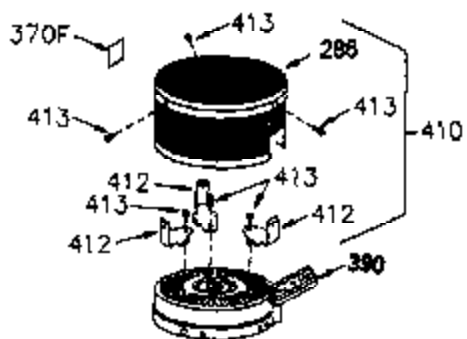

ILLUSTRATION SHOWS TYPICAL PARTS ONLY. ORDER BY PART NUMBER. PARTS NOT LISTED ARE SUPPLIED BY OEM.

VIEW 2 OF 2

Ref #	Part Number	Qty	Description
67A	430234		Fuel Filter (Screen) (Optional)
200	570675A		Control Bracket (Incl.202,203,204,205 ,206)
202	32924		Compression Spring
205	650606		Screw, 10-32 x 1-1/8"
209	590568		Screw, 10-24 x 3/4"
230	510344		"O" Ring
231	450245		Measuring Cup
240	450242		Air Cleaner Body
245A	450243		Air Cleaner Filter
245B	450250		Air Cleaner Filter
245	450248		Air Cleaner Filter
250A	450246		Air Cleaner Cover
287	650926		Screw, 8-32 x 21/64"
290	29774		Fuel Line
292	26460		Fuel Line Clamp
296	34279B		Fuel Filter
390	590621		Rewind Starter (Refer to Division 5, Section C, page 34 or Fiche 25, Grid G-1 for breakdown)
416	390309		Spark Arrestor Kit (Can be used on an y model)