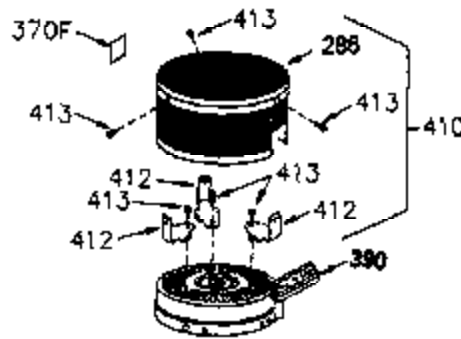

ILLUSTRATION SHOWS TYPICAL PARTS ONLY. ORDER BY PART NUMBER. PARTS NOT LISTED ARE SUPPLIED BY OEM.

VIEW 2 OF 2

Ref #	Part Number	Qty	Description
67A	430234		Fuel Filter (Screen) (Optional)
200	570675A		Control Bracket (Incl.202,203,204,205 ,206)
202	32924		Compression Spring
205	650606		Screw, 10-32 x 1-1/8"
209	650735		Screw, 10-24 x 3/8"
230	510344		"O" Ring
231	450245		Measuring Cup
240	450242		Air Cleaner Body
245A	450243		Air Cleaner Filter
245B	450250		Air Cleaner Filter
245	450248		Air Cleaner Filter
250A	450246		Air Cleaner Cover
275A	390316		Muffler (Discharge toward spark plugend) (w/glass fiber packing)
287	650926		Screw, 8-32 x 21/64"
290	29774		Fuel Line
292	26460		Fuel Line Clamp
296	34279B		Fuel Filter
390	590621		Rewind Starter (Refer to Division 5, Section C, page 34 or Fiche 25, Grid G-1 for breakdown)
416	390309		Spark Arrestor Kit (Can be used on an y model)