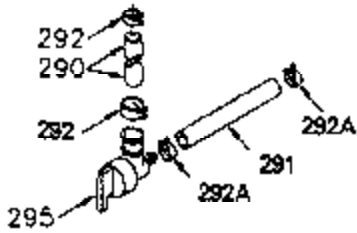

ILLUSTRATION SHOWS TYPICAL PARTS ONLY. ORDER BY PART NUMBER. PARTS NOT LISTED ARE SUPPLIED BY OEM.

VIEW 2 OF 2

Ref #	Part Number	Qty	Description
67A	430234		Fuel Filter (Screen) (Optional)
200	570675A		Control Bracket (Incl.202,203,204,205 ,206)
202	32924		Compression Spring
205	650606		Screw, 10-32 x 1-1/8"
209	650735		Screw, 10-24 x 3/8"
230	510344		"O" Ring
231	450245		Measuring Cup
240	450242		Air Cleaner Body
245A	450243		Air Cleaner Filter
245B	450250		Air Cleaner Filter
245	450248		Air Cleaner Filter
250A	450246		Air Cleaner Cover
275A	390316		Muffler (Discharge toward spark plugend) (w/glass fiber packing)
287	650926		Screw, 8-32 x 21/64"
290	29774		Fuel Line
292	26460		Fuel Line Clamp
296	34279B		Fuel Filter
390	590621		Rewind Starter (Refer to Division 5, Section C, page 34 or Fiche 25, Grid G-1 for breakdown)
416	390309		Spark Arrestor Kit (Can be used on an y model)