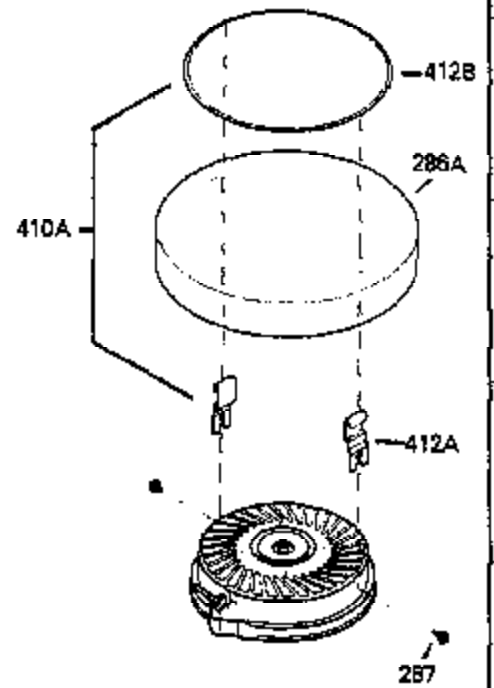

ILLUSTRATION SHOWS TYPICAL PARTS ONLY. ORDER BY PART NUMBER. PARTS NOT LISTED ARE SUPPLIED BY OEM.

VIEW 2 OF 2

Ref #	Part Number	Qty	Description
67A	430234		Fuel Filter (Screen) (Optional)
200	570675A		Control Bracket (Incl.202,203,204,205 ,206)
202	32924		Compression Spring
205	650606		Screw, 10-32 x 1-1/8"
209	650735		Screw, 10-24 x 3/8"
230	510344		"O" Ring
231	450245		Measuring Cup
240	450242		Air Cleaner Body
245A	450243		Air Cleaner Filter
245B	450250		Air Cleaner Filter
245	450248		Air Cleaner Filter
250A	450246		Air Cleaner Cover
275A	390316		Muffler (Discharge toward spark plugend) (w/glass fiber packing)
287	650926		Screw, 8-32 x 21/64"
290	29774		Fuel Line
292	26460		Fuel Line Clamp
296	34279B		Fuel Filter
390	590621		Rewind Starter (Refer to Division 5, Section C, page 34 or Fiche 25, Grid G-1 for breakdown)
416	390309		Spark Arrestor Kit (Can be used on an y model)