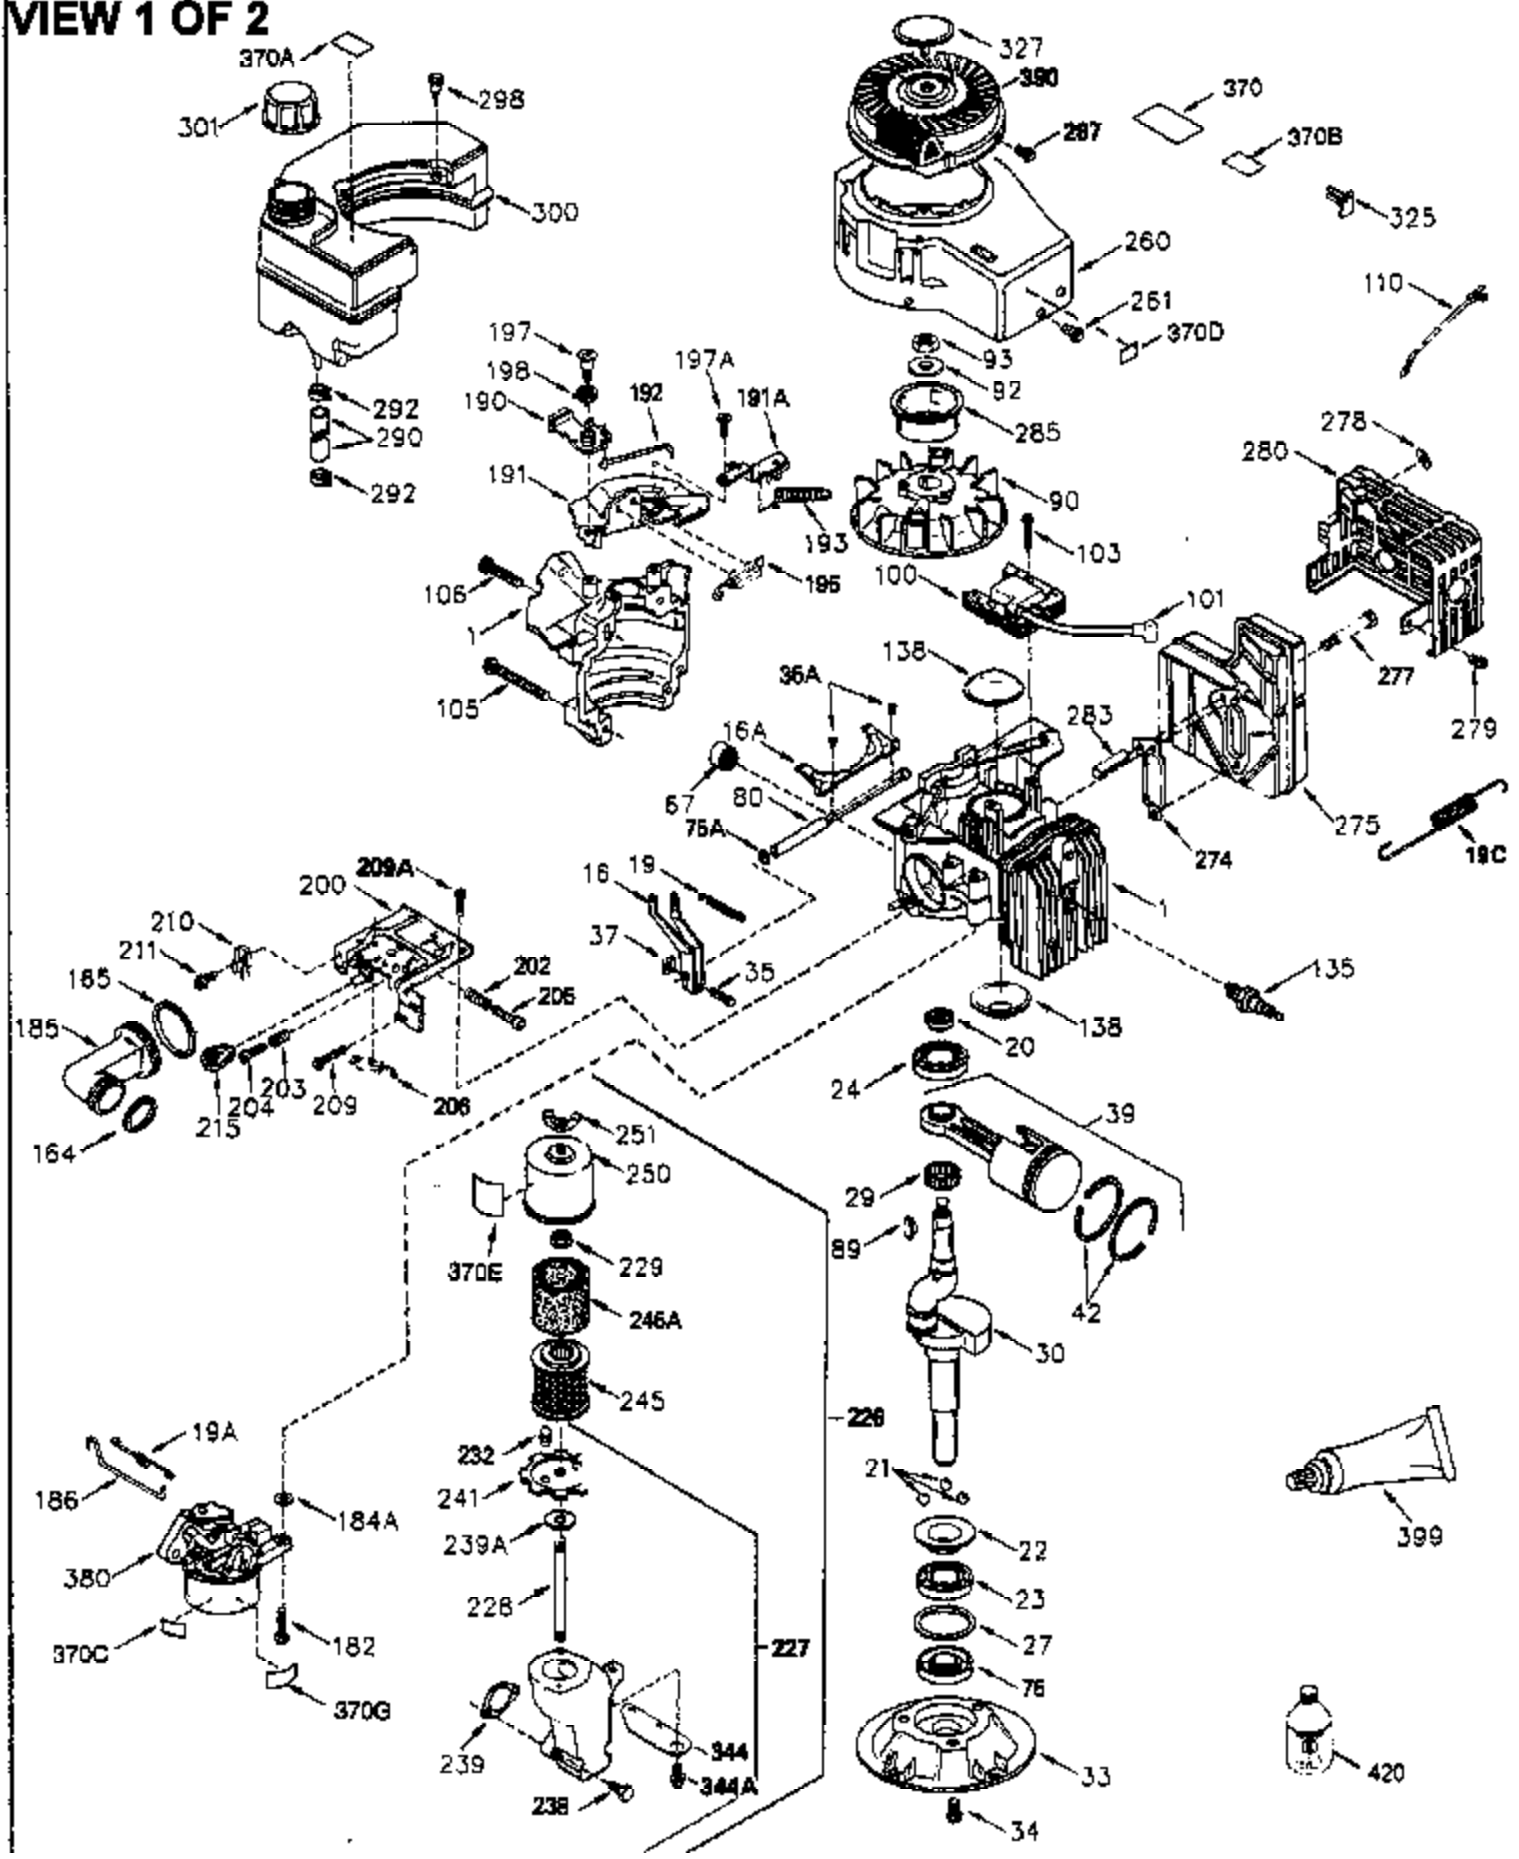

ILLUSTRATION SHOWS TYPICAL PARTS ONLY. ORDER BY PART NUMBER. PARTS NOT LISTED ARE SUPPLIED BY OEM.

VIEW 1 OF 2

Ref #	Part Number	Qty	Description
	1 250288		Cylinder (Incl. 67A, 75, 105, 106 & 1 38)
16A	490304		Governor Lever
16	490306		Governor Lever
19	490308		Extension Spring
19A	490307		Throttle Link Spring
20	510340		Oil Seal
21	570673		Ball Bearing
22	510338		Slide Ring
23	530158		Ball Bearing
24	530161		Ball Bearing
27	530159		Bearing Retainer
29	530160		Bearing Strip (31 needles) (.435" lon g)
30	290568A		Crankshaft (Incl. 29)
33	330179		Adapter Plate
34	792067		Screw, 5/16-18 x 1"
35	29826		Screw, 10-32 x 3/4"
35A	650506		Screw, 4-40 x 3/16"
37	29216		Lock Nut, 10-32
39	310279B		Piston & Rod Ass'y. (Incl. 29 & 42)
42	310239		Ring Set
67	430233		Fuel Filter (Screen w/brass collar)
67A	430234		Fuel Filter (Screen) (Optional)
75A	510337		Oil Seal
75	510339		Oil Seal (P.T.O. end)
80	490305		Governor Shaft
89	611107		Flywheel Key
90	611109		Flywheel (Counterbalance)
92	650815		Belleville Washer
93	650816		Flywheel Nut
100	34443A		Solid State Ignition
101	610118		Spark Plug Cover
103	650814		Screw, Torx T-15, 10-24 x 1"
105	650892		Screw, 5/16-18 x 2-3/16"
106	650891		Screw, 5/16-18 x 1-5/8"
110	611110		Ground Wire
135	611049		Spark Plug (RCJ8Y)
138	570683		Port Cover
164	510341		"O" Ring
165	510342		"O" Ring
182	792067		Screw, 5/16-18 x 1"
184A	27110		Washer
185	570674		Intake Pipe & Reed Ass'y. (Incl. 164 & 165)
186	490309		Governor Link
190	570676		Brake Lever
191A	570680A		Brake Control Lever (Reverse pull)
191	570679		S.E. Brake Bracket
192	490312		Brake Control Link
193	490311		Brake Spring
195	610973		Terminal
197A	650897		Screw, 1/4-20 x 13/32"
197	650896		Screw, 1/4-20 x 13/16"
198	490310		Brake Control Lever Spring
200	570675A		Control Bracket (Incl.202,203,204,205 ,206)
202	32924		Compression Spring
203	31342		Compression Spring
204	650549		Screw, 5-40 x 7/16"
205	650606		Screw, 10-32 x 1-1/8"
209	590568		Screw, 10-24 x 3/4"