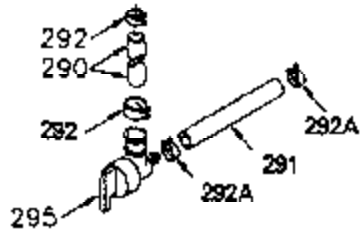

ILLUSTRATION SHOWS TYPICAL PARTS ONLY. ORDER BY PART NUMBER. PARTS NOT LISTED ARE SUPPLIED BY OEM.

VIEW 2 OF 2

Ref #	Part Number	Qty	Description
67A	430234		Fuel Filter (Screen) (Optional)
200	570675A		Control Bracket (Incl.202,203,204,205 ,206)
202	32924		Compression Spring
205	650606		Screw, 10-32 x 1-1/8"
209	590568		Screw, 10-24 x 3/4"
230	510344		"O" Ring
231	450245		Measuring Cup
240	450242		Air Cleaner Body
245A	450243		Air Cleaner Filter
245B	450250		Air Cleaner Filter
245	450248		Air Cleaner Filter
250A	450246		Air Cleaner Cover
275A	390316		Muffler (Discharge toward spark plugend) (w/glass fiber packing)
287	650926		Screw, 8-32 x 21/64"
290	29774		Fuel Line
292	26460		Fuel Line Clamp
296	34279B		Fuel Filter
390	590621		Rewind Starter (Refer to Division 5, Section C, page 34 or Fiche 25, Grid G-1 for breakdown)
416	390309		Spark Arrestor Kit (Can be used on an y model)