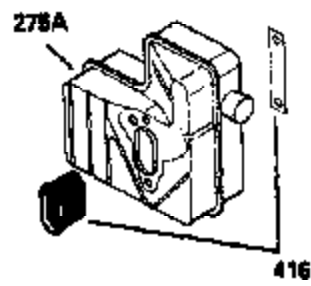

ILLUSTRATION SHOWS TYPICAL PARTS ONLY. ORDER BY PART NUMBER. PARTS NOT LISTED ARE SUPPLIED BY OEM.

VIEW 2 OF 2

Ref #	Part Number	Qty	Description
67A	430234		Fuel Filter (Screen) (Optional)
200	570675A		Control Bracket (Incl.202,203,204,205 ,206)
202	32924		Compression Spring
205	650606		Screw, 10-32 x 1-1/8"
209	590568		Screw, 10-24 x 3/4"
230	510344		"O" Ring
231	450245		Measuring Cup
240	450242		Air Cleaner Body
245A	450243		Air Cleaner Filter
245B	450250		Air Cleaner Filter
245	450248		Air Cleaner Filter
250A	450246		Air Cleaner Cover
275A	390316		Muffler (Discharge toward spark plugend) (w/glass fiber packing)
287	650926		Screw, 8-32 x 21/64"
290	29774		Fuel Line
292	26460		Fuel Line Clamp
296	34279B		Fuel Filter
390	590621		Rewind Starter (Refer to Division 5, Section C, page 34 or Fiche 25, Grid G-1 for breakdown)
416	390309		Spark Arrestor Kit (Can be used on an y model)