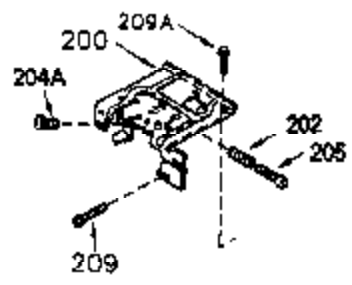

ILLUSTRATION SHOWS TYPICAL PARTS ONLY. ORDER BY PART NUMBER. PARTS NOT LISTED ARE SUPPLIED BY OEM.

VIEW 2 OF 2

Ref #	Part Number	Qty	Description
67A	430234		Fuel Filter (Screen) (Optional)
200	570675A		Control Bracket (Incl.202,203,204,205 ,206)
202	32924		Compression Spring
205	650606		Screw, 10-32 x 1-1/8"
209	590568		Screw, 10-24 x 3/4"
230	510344		"O" Ring
231	450245		Measuring Cup
240	450242		Air Cleaner Body
245A	450243		Air Cleaner Filter
245B	450250		Air Cleaner Filter
245	450248		Air Cleaner Filter
250A	450246		Air Cleaner Cover
275A	390316		Muffler (Discharge toward spark plugend) (w/glass fiber packing)
287	650926		Screw, 8-32 x 21/64"
290	29774		Fuel Line
292	26460		Fuel Line Clamp
296	34279B		Fuel Filter
390	590621		Rewind Starter (Refer to Division 5, Section C, page 34 or Fiche 25, Grid G-1 for breakdown)
416	390309		Spark Arrestor Kit (Can be used on an y model)