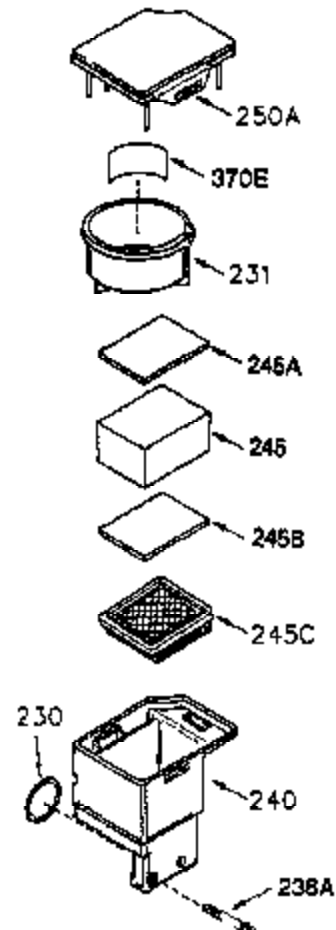

ILLUSTRATION SHOWS TYPICAL PARTS ONLY. ORDER BY PART NUMBER. PARTS NOT LISTED ARE SUPPLIED BY OEM.

VIEW 2 OF 2

Ref #	Part Number	Qty	Description
67A	430234		Fuel Filter (Screen) (Optional)
200	570675A		Control Bracket (Incl.202,203,204,205 ,206)
202	32924		Compression Spring
205	650606		Screw, 10-32 x 1-1/8"
209	590568		Screw, 10-24 x 3/4"
230	510344		"O" Ring
231	450245		Measuring Cup
240	450242		Air Cleaner Body
245A	450243		Air Cleaner Filter
245B	450250		Air Cleaner Filter
245	450248		Air Cleaner Filter
250A	450246		Air Cleaner Cover
275A	390316		Muffler (Discharge toward spark plugend) (w/glass fiber packing)
287	650926		Screw, 8-32 x 21/64"
290	29774		Fuel Line
292	26460		Fuel Line Clamp
296	34279B		Fuel Filter
390	590621		Rewind Starter (Refer to Division 5, Section C, page 34 or Fiche 25, Grid G-1 for breakdown)
416	390309		Spark Arrestor Kit (Can be used on an y model)