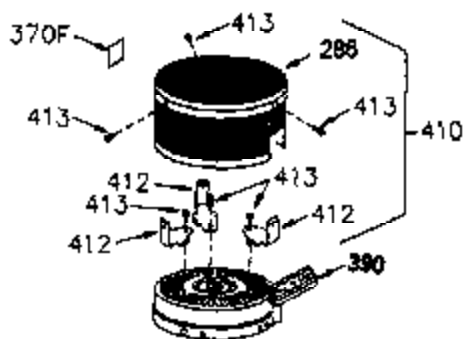

ILLUSTRATION SHOWS TYPICAL PARTS ONLY. ORDER BY PART NUMBER. PARTS NOT LISTED ARE SUPPLIED BY OEM.

VIEW 2 OF 2

Ref #	Part Number	Qty	Description
67A	430234		Fuel Filter (Screen) (Optional)
200	570675A		Control Bracket (Incl.202,203,204,205 ,206)
202	32924		Compression Spring
205	650606		Screw, 10-32 x 1-1/8"
209	590568		Screw, 10-24 x 3/4"
230	510344		"O" Ring
231	450245		Measuring Cup
240	450242		Air Cleaner Body
245A	450243		Air Cleaner Filter
245B	450250		Air Cleaner Filter
245	450248		Air Cleaner Filter
250A	450246		Air Cleaner Cover
275A	390316		Muffler (Discharge toward spark plugend) (w/glass fiber packing)
287	650926		Screw, 8-32 x 21/64"
290	29774		Fuel Line
292	26460		Fuel Line Clamp
296	34279B		Fuel Filter
390	590621		Rewind Starter (Refer to Division 5, Section C, page 34 or Fiche 25, Grid G-1 for breakdown)
416	390309		Spark Arrestor Kit (Can be used on an y model)