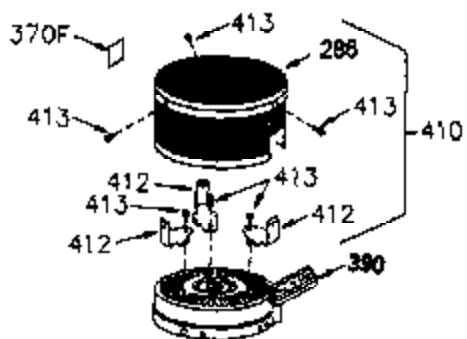

ILLUSTRATION SHOWS TYPICAL PARTS ONLY. ORDER BY PART NUMBER. PARTS NOT LISTED ARE SUPPLIED BY OEM.

VIEW 2 OF 2

Ref #	Part Number	Qty	Description
67A	430234		Fuel Filter (Screen) (Optional)
200	570675A		Control Bracket (Incl.202,203,204,205 ,206)
202	32924		Compression Spring
205	650606		Screw, 10-32 x 1-1/8"
209	590568		Screw, 10-24 x 3/4"
230	510344		"O" Ring
231	450245		Measuring Cup
240	450242		Air Cleaner Body
245A	450243		Air Cleaner Filter
245B	450250		Air Cleaner Filter
245	450248		Air Cleaner Filter
250A	450246		Air Cleaner Cover
275A	390316		Muffler (Discharge toward spark plugend) (w/glass fiber packing)
287	650926		Screw, 8-32 x 21/64"
290	29774		Fuel Line
292	26460		Fuel Line Clamp
296	34279B		Fuel Filter
390	590635		Rewind Starter (Refer to Division 5, Section C, page 34 or Fiche 25, Grid G-1 for breakdown)
416	390309		Spark Arrestor Kit (Can be used on an y model)