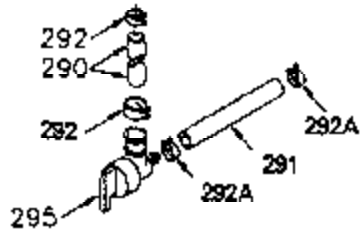

ILLUSTRATION SHOWS TYPICAL PARTS ONLY. ORDER BY PART NUMBER. PARTS NOT LISTED ARE SUPPLIED BY OEM.

VIEW 2 OF 2

Ref #	Part Number	Qty	Description
67A	430234		Fuel Filter (Screen) (Optional)
200	570675A		Control Bracket (Incl.202,203,204,205 ,206)
202	32924		Compression Spring
205	650606		Screw, 10-32 x 1-1/8"
209	590568		Screw, 10-24 x 3/4"
230	510344		"O" Ring
231	450245		Measuring Cup
240	450242		Air Cleaner Body
245A	450243		Air Cleaner Filter
245B	450250		Air Cleaner Filter
245	450248		Air Cleaner Filter
250A	450246		Air Cleaner Cover
275A	390316		Muffler (Discharge toward spark plugend) (w/glass fiber packing)
287	650926		Screw, 8-32 x 21/64"
290	29774		Fuel Line
292	26460		Fuel Line Clamp
296	34279B		Fuel Filter
390	590635		Rewind Starter (Refer to Division 5, Section C, page 34 or Fiche 25, Grid G-1 for breakdown)
416	390309		Spark Arrestor Kit (Can be used on an y model)