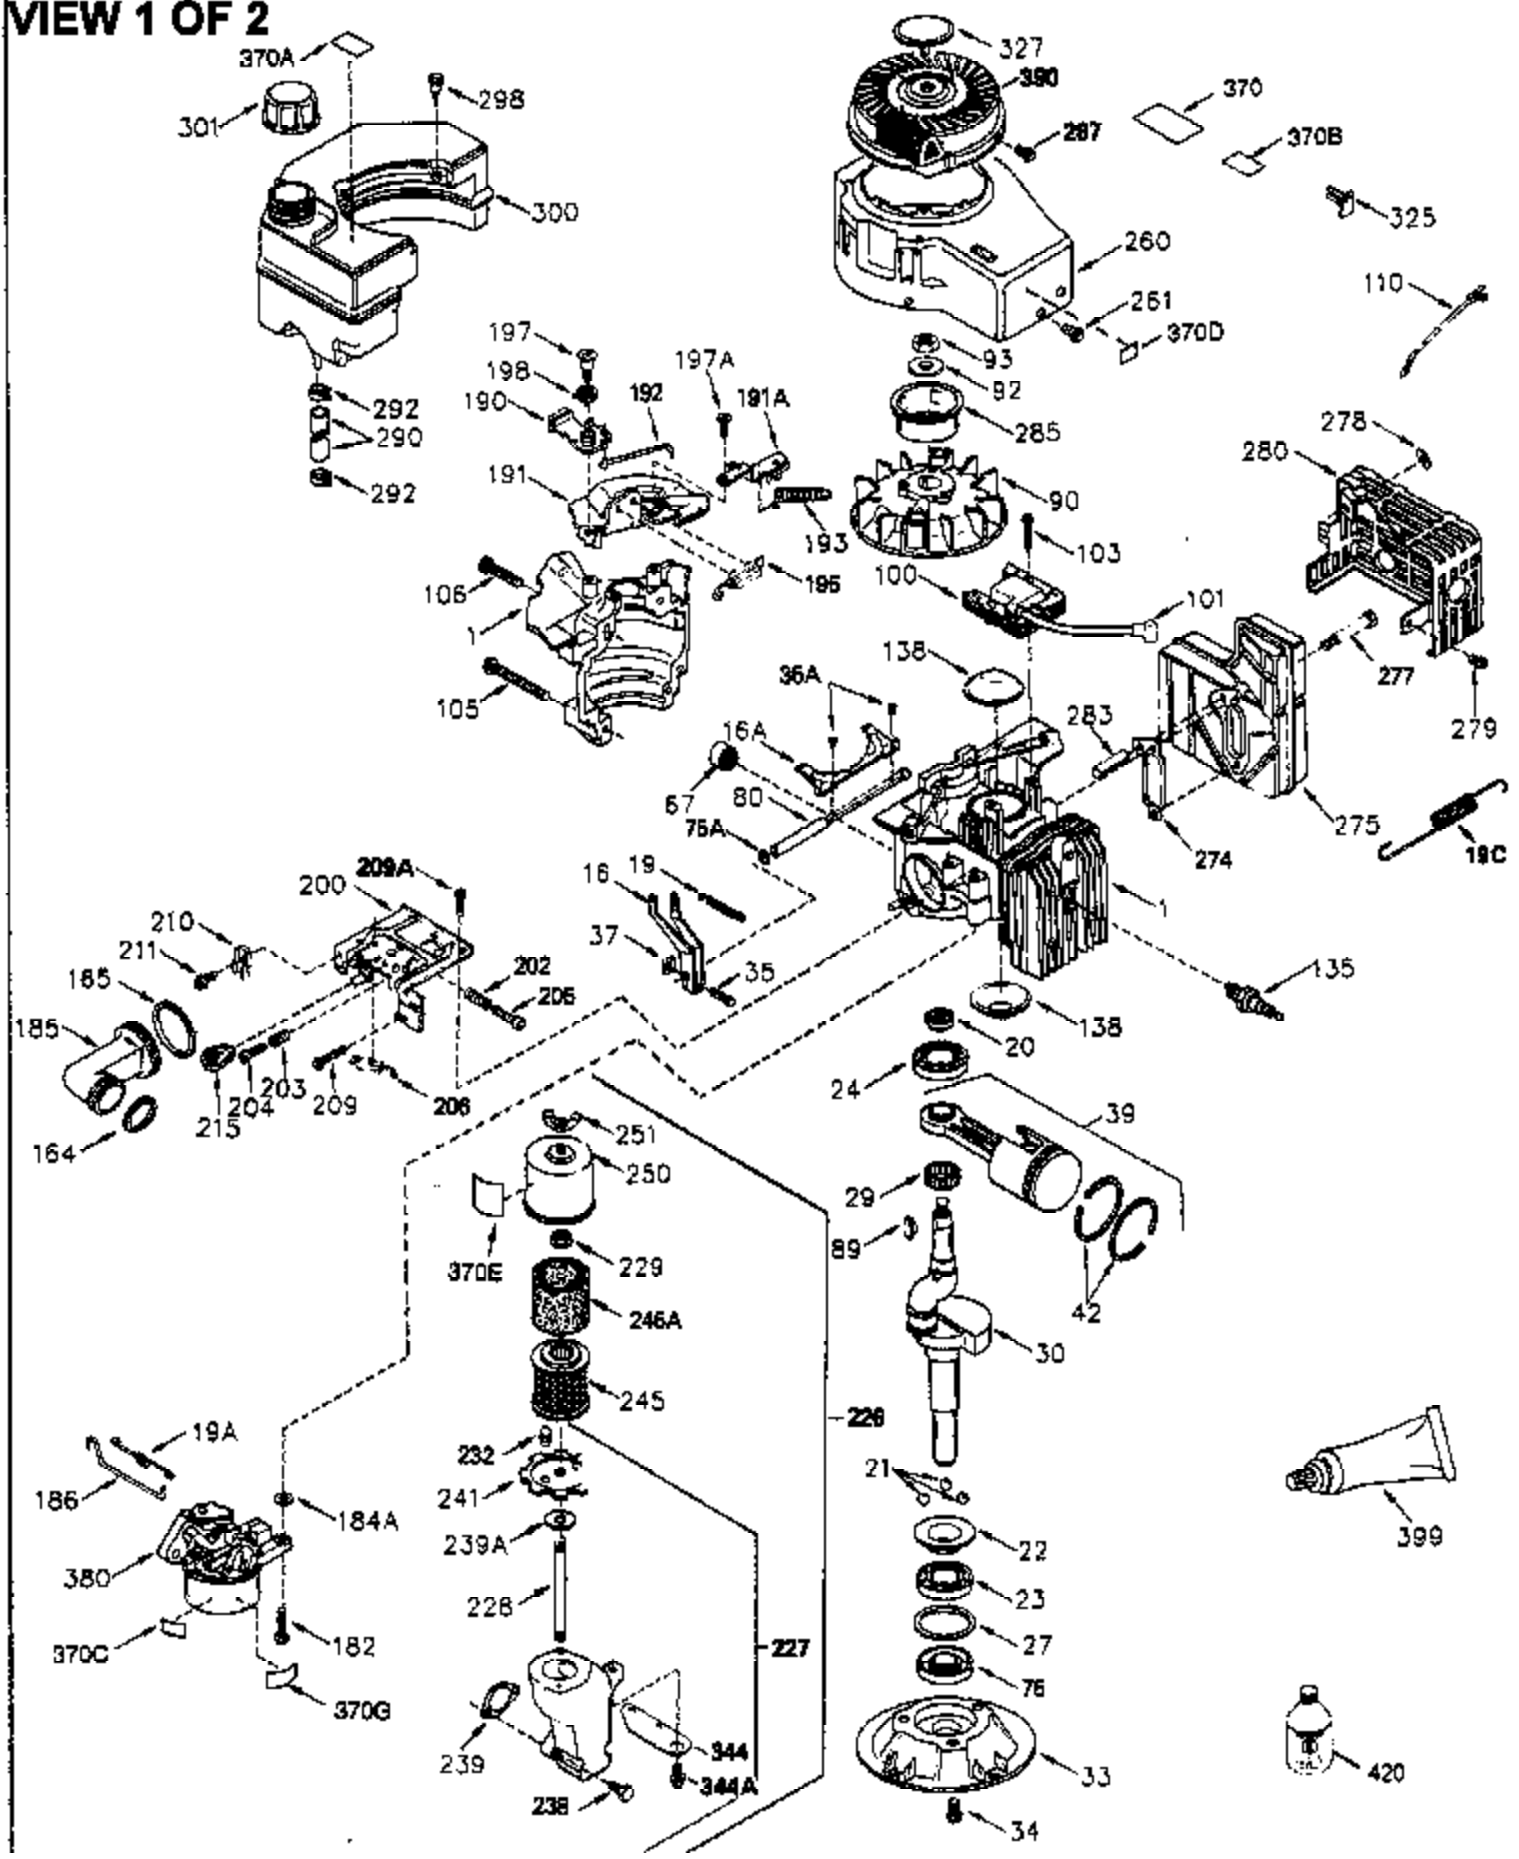

ILLUSTRATION SHOWS TYPICAL PARTS ONLY. ORDER BY PART NUMBER. PARTS NOT LISTED ARE SUPPLIED BY OEM.

VIEW 1 OF 2

Ref #	Part Number	Qty	Description
	1 250288		Cylinder (Incl. 67A, 75, 105, 106 & 1 38)
16A	490304		Governor Lever
16	490306		Governor Lever
19	490308		Extension Spring
19A	490307		Throttle Link Spring
20	510340		Oil Seal
21	570673		Ball Bearing
22	510338		Slide Ring
23	530158		Ball Bearing
24	530161		Ball Bearing
27	530159		Bearing Retainer
29	530160		Bearing Strip (31 needles) (.435" lon g)
30	290568A		Crankshaft (Incl. 29)
33	330179		Adapter Plate
34	792067		Screw, 5/16-18 x 1"
35	29826		Screw, 10-32 x 3/4"
35A	650506		Screw, 4-40 x 3/16"
37	29216		Lock Nut, 10-32
39	310279B		Piston & Rod Ass'y. (Incl. 29 & 42)
42	310239		Ring Set
67	430233		Fuel Filter (Screen w/brass collar)
67A	430234		Fuel Filter (Screen) (Optional)
75	510339		Oil Seal (P.T.O. end)
75A	510337		Oil Seal
80	490305		Governor Shaft
89	611107		Flywheel Key
90	611109		Flywheel (Counterbalance)
92	650815		Belleville Washer
93	650816		Flywheel Nut
100	34443A		Solid State Ignition
101	610118		Spark Plug Cover
103	650814		Screw, Torx T-15, 10-24 x 1"
105	650892		Screw, 5/16-18 x 2-3/16"
106	650891		Screw, 5/16-18 x 1-5/8"
135	611049		Spark Plug (RCJ8Y)
138	570683		Port Cover
164	510341		"O" Ring
165	510342		"O" Ring
182	792067		Screw, 5/16-18 x 1"
184A	27110		Washer
185	570674		Intake Pipe & Reed Ass'y. (Incl. 164 & 165)
186	490309		Governor Link
200	570675A		Control Bracket (Incl.202,203,204,205 ,206)
202	32924		Compression Spring
203	31342		Compression Spring
204	650549		Screw, 5-40 x 7/16"
205	650606		Screw, 10-32 x 1-1/8"
206	610973		Terminal
209	590568		Screw, 10-24 x 3/4"
210	27793		Conduit Clip
211	650837		Screw, 10-32 x 1/4"
226	730575A		Air Cleaner Kit (Incl. 227, 229, 238, 239, 245, 245A, 250, 251 & 370B)
227	450249A		Air Cleaner Elbow Ass'y. (Incl. 228, 232, 238, 239A, 241, 344 & 344A)
238	650834		Screw, 10-32 x 1-17/32"
245	450248		Air Cleaner Filter