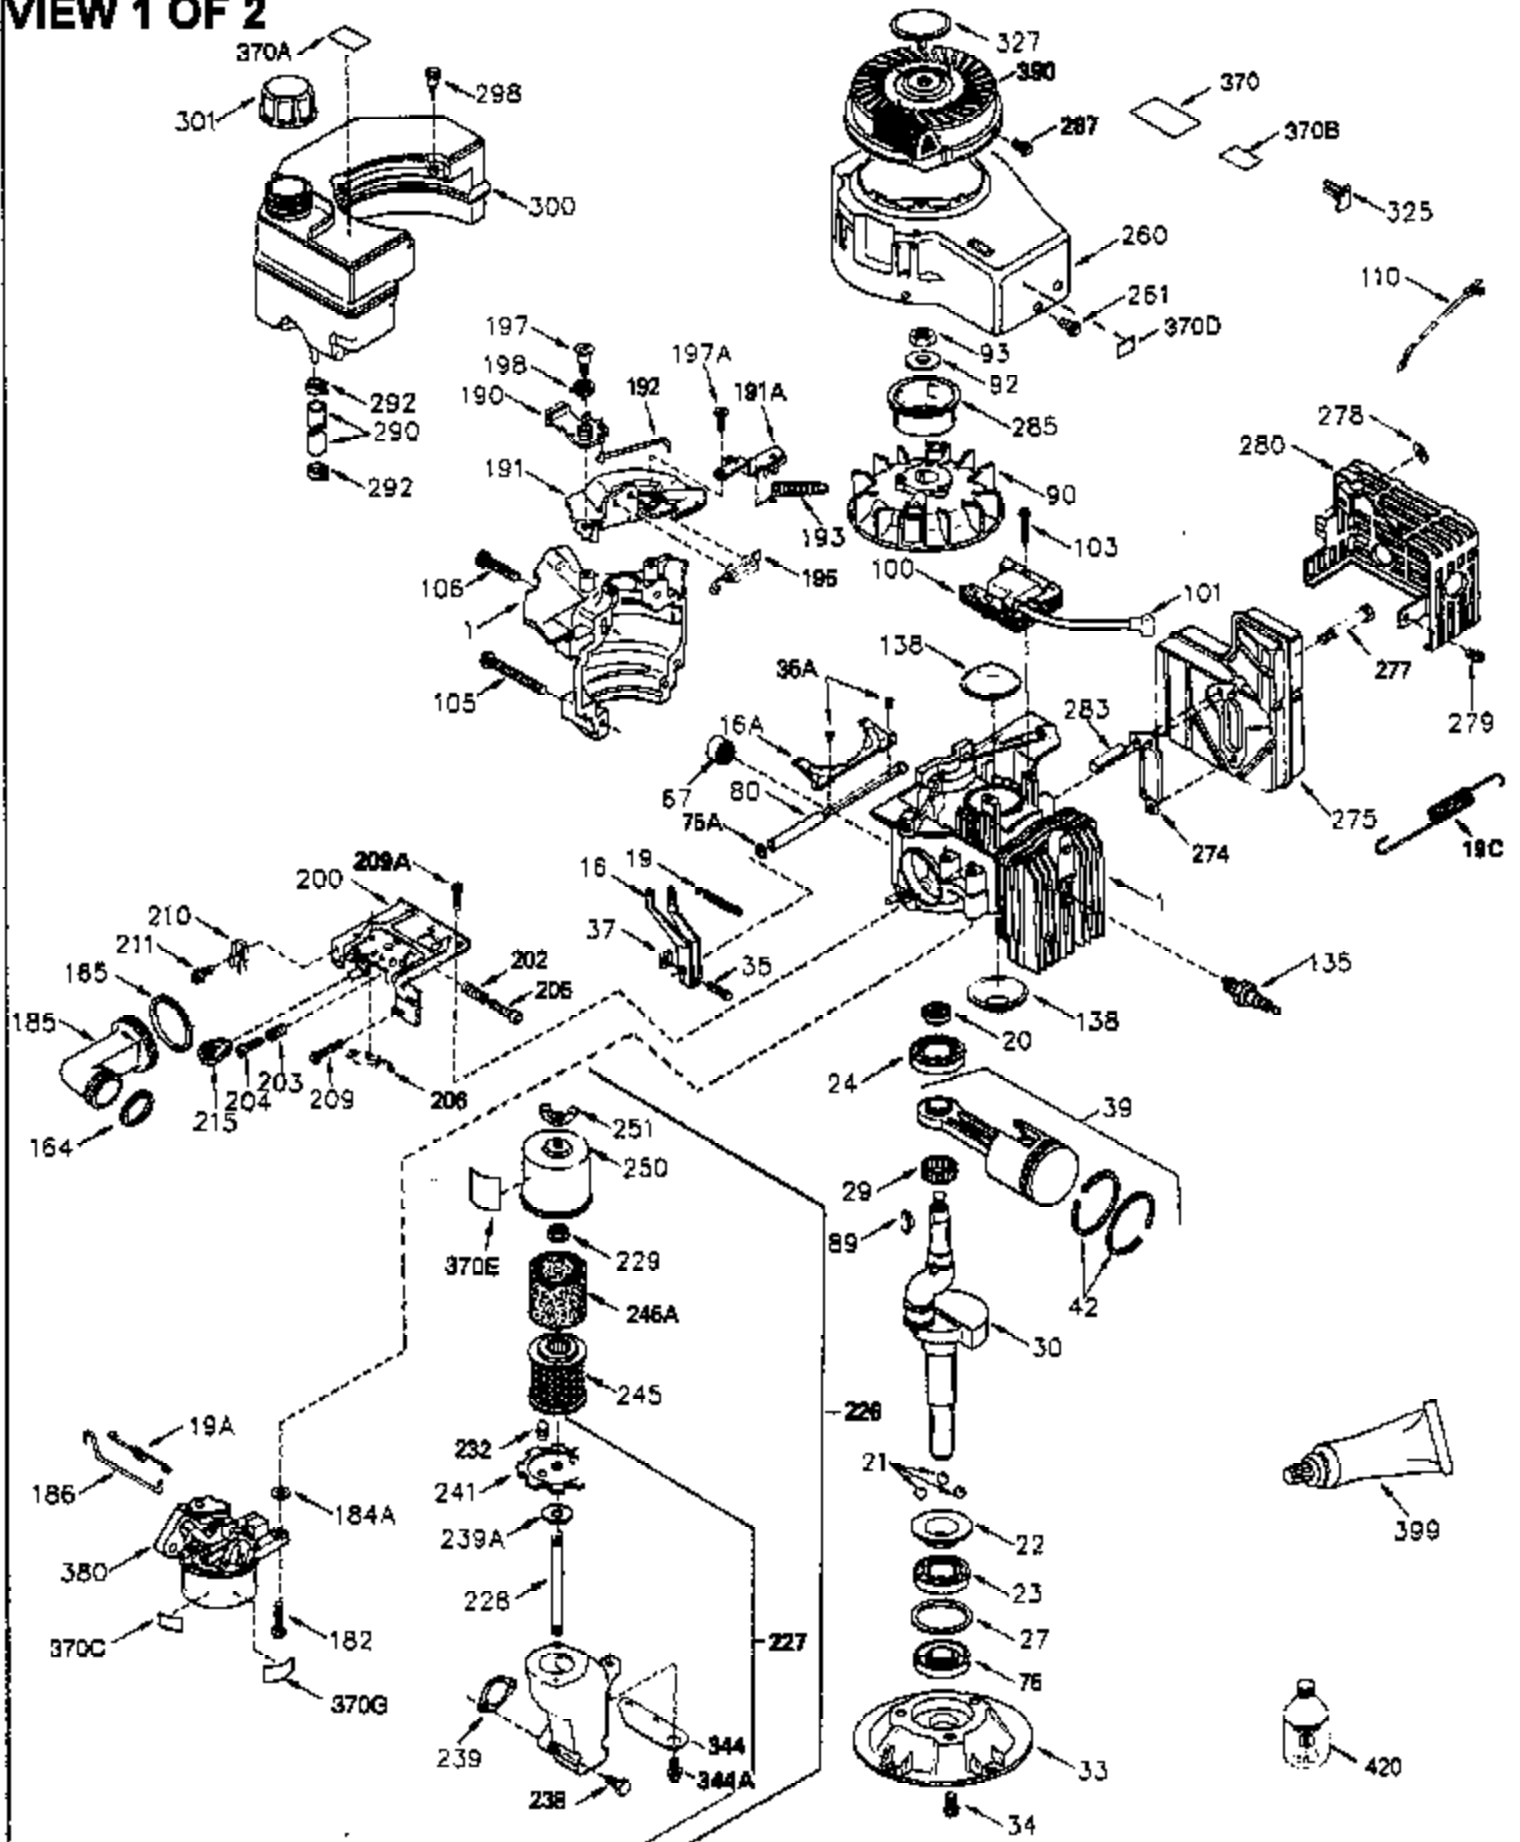

ILLUSTRATION SHOWS TYPICAL PARTS ONLY. ORDER BY PART NUMBER. PARTS NOT LISTED ARE SUPPLIED BY OEM.

VIEW 1 OF 2

Ref #	Part Number	Qty	Description
	1 250288		Cylinder (Incl. 67A, 75, 105, 106 & 1 38)
16A	490304		Governor Lever
16	490306		Governor Lever
19	490308		Extension Spring
19A	490307		Throttle Link Spring
20	510340		Oil Seal
21	570673		Ball Bearing
22	510338		Slide Ring
23	530158		Ball Bearing
24	530161		Ball Bearing
27	530159		Bearing Retainer
29	530164		Bearing Strip (31 needles) (.495" lon g)
30	290568A		Crankshaft (Incl. 29)
33	330179		Adapter Plate
34	792067		Screw, 5/16-18 x 1"
35	29826		Screw, 10-32 x 3/4"
35A	650506		Screw, 4-40 x 3/16"
37	29216		Lock Nut, 10-32
39	310279B		Piston & Rod Ass'y. (Incl. 29 & 42)
42	310239		Ring Set
67A	430234		Fuel Filter (Screen) (Optional)
67	430233		Fuel Filter (Screen w/brass collar)
75A	510337		Oil Seal
75	510339		Oil Seal (P.T.O. end)
80	490305		Governor Shaft
89	611107		Flywheel Key
90	611109		Flywheel (Counterbalance)
92	650815		Belleville Washer
93	650816		Flywheel Nut
100	34443A		Solid State Ignition
101	610118		Spark Plug Cover
103	650814		Screw, Torx T-15, 10-24 x 1"
105	650892		Screw, 5/16-18 x 2-3/16"
106	650891		Screw, 5/16-18 x 1-5/8"
110	611106		Ground Wire
135	35395		Spark Plug (RJ19LM)
138	570683		Port Cover
164	510341		"O" Ring
165	510342		"O" Ring
182	792067		Screw, 5/16-18 x 1"
184A	27110		Washer
185	570674		Intake Pipe & Reed Ass'y. (Incl. 164 & 165)
186	490309		Governor Link
200	570675A		Control Bracket (Incl.202,203,204,205 ,206)
202	32924		Compression Spring
203	31342		Compression Spring
204	650549		Screw, 5-40 x 7/16"
205	650606		Screw, 10-32 x 1-1/8"
206	610973		Terminal
209	650735		Screw, 10-24 x 3/8"
210	27793		Conduit Clip
211	650837		Screw, 10-32 x 1/4"
226	730575A		Air Cleaner Kit (Incl. 227, 229, 238, 239, 245, 245A, 250, 251 & 370B)
227	450249A		Air Cleaner Elbow Ass'y. (Incl. 228, 232, 238, 239A, 241, 344 & 344A)
238	650834		Screw, 10-32 x 1-17/32"