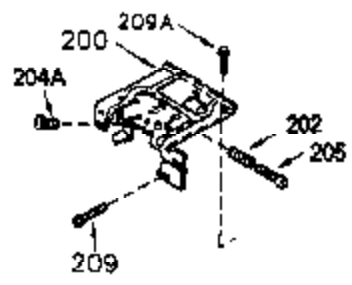

ILLUSTRATION SHOWS TYPICAL PARTS ONLY. ORDER BY PART NUMBER. PARTS NOT LISTED ARE SUPPLIED BY OEM.

VIEW 2 OF 2

Ref #	Part Number	Qty	Description
67A	430234		Fuel Filter (Screen) (Optional)
200	570675A		Control Bracket (Incl.202,203,204,205 ,206)
202	32924		Compression Spring
205	650606		Screw, 10-32 x 1-1/8"
209	650735		Screw, 10-24 x 3/8"
230	510344		"O" Ring
231	450245		Measuring Cup
240	450242		Air Cleaner Body
245A	450243		Air Cleaner Filter
245B	450250		Air Cleaner Filter
245	450248		Air Cleaner Filter
250A	450246		Air Cleaner Cover
275A	390316		Muffler (Discharge toward spark plugend) (w/glass fiber packing)
287	650926		Screw, 8-32 x 21/64"
290	29774		Fuel Line
292	26460		Fuel Line Clamp
296	34279B		Fuel Filter
390	590635		Rewind Starter (Refer to Division 5, Section C, page 34 or Fiche 25, Grid G-1 for breakdown)
416	390309		Spark Arrestor Kit (Can be used on an y model)