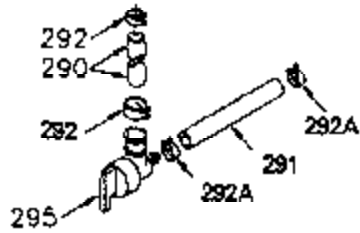

ILLUSTRATION SHOWS TYPICAL PARTS ONLY. ORDER BY PART NUMBER. PARTS NOT LISTED ARE SUPPLIED BY OEM.

VIEW 2 OF 2

Ref #	Part Number	Qty	Description
67A	430234		Fuel Filter (Screen) (Optional)
200	570675A		Control Bracket (Incl.202,203,204,205 ,206)
202	32924		Compression Spring
205	650606		Screw, 10-32 x 1-1/8"
209	650735		Screw, 10-24 x 3/8"
230	510344		"O" Ring
231	450245		Measuring Cup
240	450242		Air Cleaner Body
245A	450243		Air Cleaner Filter
245B	450250		Air Cleaner Filter
245	450248		Air Cleaner Filter
250A	450246		Air Cleaner Cover
275A	390316		Muffler (Discharge toward spark plugend) (w/glass fiber packing)
287	650926		Screw, 8-32 x 21/64"
290	29774		Fuel Line
292	26460		Fuel Line Clamp
296	34279B		Fuel Filter
390	590635		Rewind Starter (Refer to Division 5, Section C, page 34 or Fiche 25, Grid G-1 for breakdown)
416	390309		Spark Arrestor Kit (Can be used on an y model)