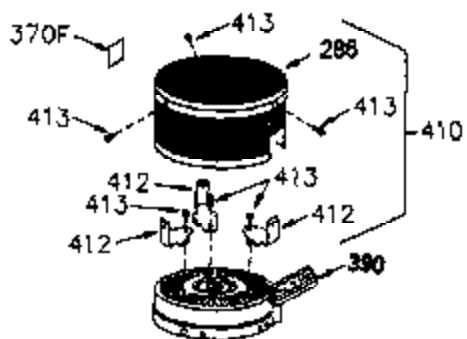

ILLUSTRATION SHOWS TYPICAL PARTS ONLY. ORDER BY PART NUMBER. PARTS NOT LISTED ARE SUPPLIED BY OEM.

VIEW 2 OF 2

Ref #	Part Number	Qty	Description
67A	430234		Fuel Filter (Screen) (Optional)
200	570675A		Control Bracket (Incl.202,203,204,205 ,206)
202	32924		Compression Spring
205	650606		Screw, 10-32 x 1-1/8"
209	650735		Screw, 10-24 x 3/8"
230	510344		"O" Ring
231	450245		Measuring Cup
240	450242		Air Cleaner Body
245A	450243		Air Cleaner Filter
245B	450250		Air Cleaner Filter
245	450248		Air Cleaner Filter
250A	450246		Air Cleaner Cover
275A	390316		Muffler (Discharge toward spark plugend) (w/glass fiber packing)
287	650926		Screw, 8-32 x 21/64"
290	29774		Fuel Line
292	26460		Fuel Line Clamp
296	34279B		Fuel Filter
390	590635		Rewind Starter (Refer to Division 5, Section C, page 34 or Fiche 25, Grid G-1 for breakdown)
416	390309		Spark Arrestor Kit (Can be used on an y model)