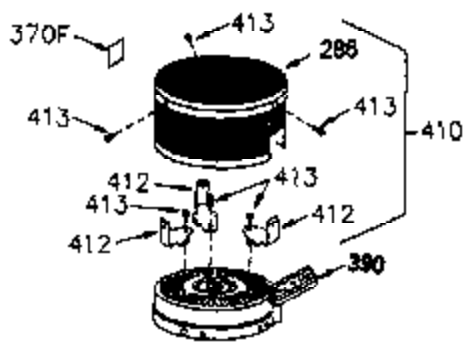

ILLUSTRATION SHOWS TYPICAL PARTS ONLY. ORDER BY PART NUMBER. PARTS NOT LISTED ARE SUPPLIED BY OEM.

VIEW 2 OF 2

Ref #	Part Number	Qty	Description
67A	430234		Fuel Filter (Screen) (Optional)
200	570675A		Control Bracket (Incl.202,203,204,205 ,206)
202	32924		Compression Spring
205	650606		Screw, 10-32 x 1-1/8"
209	590568		Screw, 10-24 x 3/4"
238A	650940		Screw, 10-32 x 3/4"
245A	34783		Air Cleaner Filter
245	34782		Air Cleaner Filter (Incl. 229)
275A	390316		Muffler (Discharge toward spark plugend) (w/glass fiber packing)
287	650926		Screw, 8-32 x 21/64"
290	29774		Fuel Line
292	26460		Fuel Line Clamp
296	34279B		Fuel Filter
390	590635		Rewind Starter (Refer to Division 5, Section C, page 34 or Fiche 25, Grid G-1 for breakdown)
416	390309		Spark Arrestor Kit (Can be used on an y model)