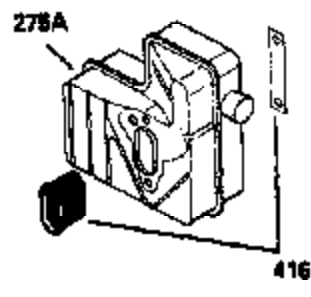

ILLUSTRATION SHOWS TYPICAL PARTS ONLY. ORDER BY PART NUMBER. PARTS NOT LISTED ARE SUPPLIED BY OEM.

VIEW 2 OF 2

Ref #	Part Number	Qty	Description
67A	430234		Fuel Filter (Screen) (Optional)
200	570675A		Control Bracket (Incl.202,203,204,205 ,206)
202	32924		Compression Spring
205	650606		Screw, 10-32 x 1-1/8"
209	650735		Screw, 10-24 x 3/8"
238A	650940		Screw, 10-32 x 3/4"
245A	34783		Air Cleaner Filter
245	34782		Air Cleaner Filter (Incl. 229)
275A	390316		Muffler (Discharge toward spark plugend) (w/glass fiber packing)
287	650926		Screw, 8-32 x 21/64"
290	29774		Fuel Line
292	26460		Fuel Line Clamp
296	34279B		Fuel Filter
390	590635		Rewind Starter (Refer to Division 5, Section C, page 34 or Fiche 25, Grid G-1 for breakdown)
416	390309		Spark Arrestor Kit (Can be used on an y model)