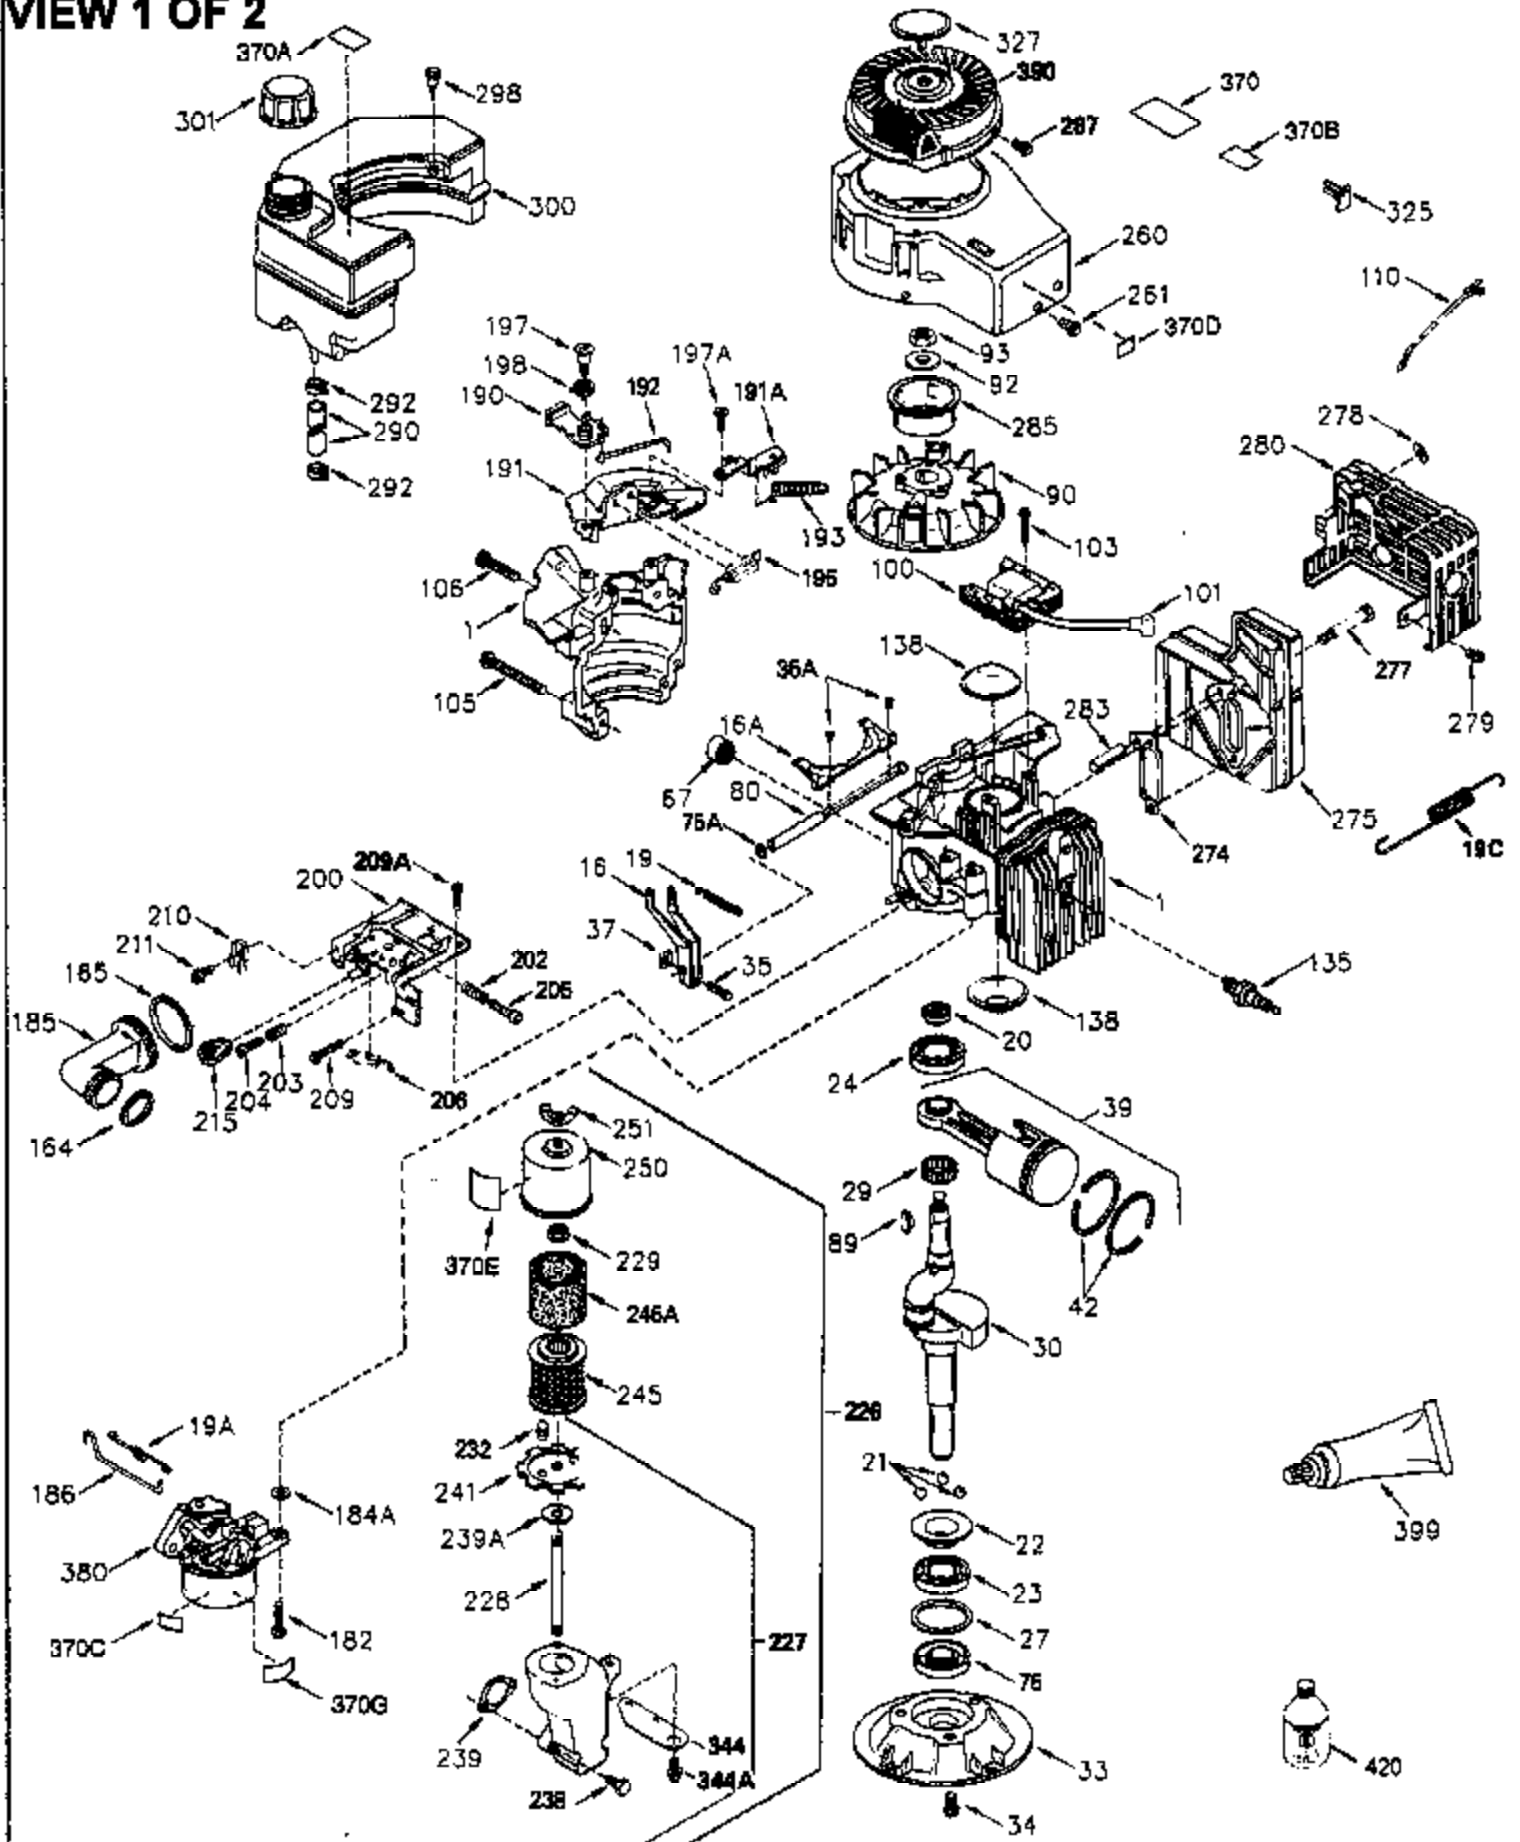

ILLUSTRATION SHOWS TYPICAL PARTS ONLY. ORDER BY PART NUMBER. PARTS NOT LISTED ARE SUPPLIED BY OEM.

VIEW 1 OF 2

Ref #	Part Number	Qty	Description
	1 250288		Cylinder (Incl. 67A, 75, 105, 106 & 1 38)
	16 490306		Governor Lever
	16A 490304		Governor Lever
	19 490308		Extension Spring
	19A 490307		Throttle Link Spring
	20 510340		Oil Seal
	21 570673		Ball Bearing
	22 510338		Slide Ring
	23 530158		Ball Bearing
	24 530161		Ball Bearing
	27 530159		Bearing Retainer
	29 530164		Bearing Strip (31 needles) (.495" lon g)
	30 290573B		Crankshaft (Incl. 29)
	33 330179		Adapter Plate
	34 792067		Screw, 5/16-18 x 1"
	35A 650506		Screw, 4-40 x 3/16"
	35 29826		Screw, 10-32 x 3/4"
	37 29216		Lock Nut, 10-32
	39 310279B		Piston & Rod Ass'y. (Incl. 29 & 42)
	42 310239		Ring Set
	67 430233		Fuel Filter (Screen w/brass collar)
	67A 430234		Fuel Filter (Screen) (Optional)
	75A 510337		Oil Seal
	75 510339		Oil Seal (P.T.O. end)
	80 490305		Governor Shaft
	89 611107		Flywheel Key
	90 611109		Flywheel (Counterbalance)
	92 650815		Belleville Washer
	93 650816		Flywheel Nut
	100 34443A		Solid State Ignition
	101 610118		Spark Plug Cover
	103 650814		Screw, Torx T-15, 10-24 x 1"
	105 650892		Screw, 5/16-18 x 2-3/16"
	106 650891		Screw, 5/16-18 x 1-5/8"
	110 611110		Ground Wire
	135 35395		Spark Plug (RJ19LM)
	138 570683		Port Cover
	164 510341		"O" Ring
	165 510342		"O" Ring
	182 792067		Screw, 5/16-18 x 1"
	184A 27110		Washer
	185 570674		Intake Pipe & Reed Ass'y. (Incl. 164 & 165)
	186 490309		Governor Link
	190 570688		Brake Lever
	191A 570678A		Brake Control Lever
	191 570679		S.E. Brake Bracket
	192 490312		Brake Control Link
	193 490311		Brake Spring
	195 610973		Terminal
	197A 650897		Screw, 1/4-20 x 13/32"
	197 650896		Screw, 1/4-20 x 13/16"
	198 490313		Brake Control Lever Spring
	200 570696A		Control Bracket (Incl. 202, 204, 205)
	202 32924		Compression Spring
	205 650606		Screw, 10-32 x 1-1/8"
	209 650735		Screw, 10-24 x 3/8"