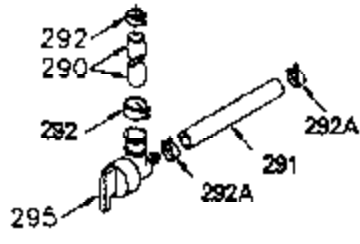

ILLUSTRATION SHOWS TYPICAL PARTS ONLY. ORDER BY PART NUMBER. PARTS NOT LISTED ARE SUPPLIED BY OEM.

VIEW 2 OF 2

Ref #	Part Number	Qty	Description
67A	430234		Fuel Filter (Screen) (Optional)
200	570696A		Control Bracket (Incl. 202, 204, 205)
202	32924		Compression Spring
204A	650926		Screw, 8-32 x 21/64"
205	650606		Screw, 10-32 x 1-1/8"
209	650735		Screw, 10-24 x 3/8"
238A	650940		Screw, 10-32 x 3/4"
245A	34783		Air Cleaner Filter
245	34782		Air Cleaner Filter (Incl. 229)
275A	390316		Muffler (Discharge toward spark plugend) (w/glass fiber packing)
286	35596		Debris Screen
287	650926		Screw, 8-32 x 21/64"
290	29774		Fuel Line
292	26460		Fuel Line Clamp
295	35857		Fuel Shut-off Valve
296	34279B		Fuel Filter
370F	34387		Instruction Decal
390	590635		Rewind Starter (Refer to Division 5, Section C, page 34 or Fiche 25, Grid G-1 for breakdown)
410	730574		Debris Screen Kit (Incl.286,412,413 & 370F)
412	35597		Debris Screen Bracket
413	650910		Screw, 8-32 x 1/4"
416	390309		Spark Arrestor Kit (Can be used on an y model)