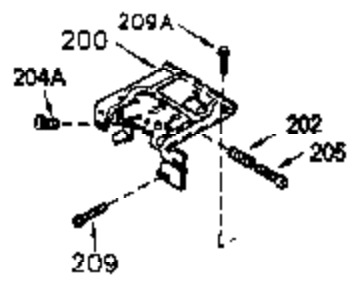

ILLUSTRATION SHOWS TYPICAL PARTS ONLY. ORDER BY PART NUMBER. PARTS NOT LISTED ARE SUPPLIED BY OEM.

VIEW 2 OF 2

Ref #	Part Number	Qty	Description
67A	430234		Fuel Filter (Screen) (Optional)
200	570696A		Control Bracket (Incl. 202, 204, 205)
202	32924		Compression Spring
204A	650926		Screw, 8-32 x 21/64"
205	650606		Screw, 10-32 x 1-1/8"
209	650735		Screw, 10-24 x 3/8"
238A	650940		Screw, 10-32 x 3/4"
245A	34783		Air Cleaner Filter
245	34782		Air Cleaner Filter (Incl. 229)
275A	390316		Muffler (Discharge toward spark plugend) (w/glass fiber packing)
286	35596		Debris Screen
287	650926		Screw, 8-32 x 21/64"
290	29774		Fuel Line
292	26460		Fuel Line Clamp
295	35857		Fuel Shut-off Valve
296	34279B		Fuel Filter
370F	34387		Instruction Decal
390	590635		Rewind Starter (Refer to Division 5, Section C, page 34 or Fiche 25, Grid G-1 for breakdown)
410	730574		Debris Screen Kit (Incl.286,412,413 & 370F)
412	35597		Debris Screen Bracket
413	650910		Screw, 8-32 x 1/4"
416	390309		Spark Arrestor Kit (Can be used on an y model)