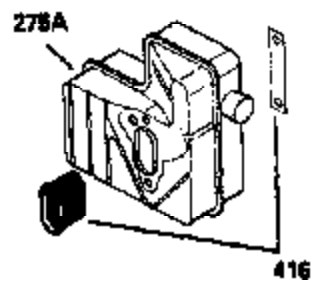

ILLUSTRATION SHOWS TYPICAL PARTS ONLY. ORDER BY PART NUMBER. PARTS NOT LISTED ARE SUPPLIED BY OEM.

VIEW 2 OF 2

Ref #	Part Number	Qty	Description
67A	430234		Fuel Filter (Screen) (Optional)
200	570675A		Control Bracket (Incl.202,203,204,205 ,206)
202	32924		Compression Spring
205	650606		Screw, 10-32 x 1-1/8"
209	650735		Screw, 10-24 x 3/8"
238A	650940		Screw, 10-32 x 3/4"
245A	34783		Air Cleaner Filter
245	34782		Air Cleaner Filter (Incl. 229)
275A	390316		Muffler (Discharge toward spark plugend) (w/glass fiber packing)
287	650926		Screw, 8-32 x 21/64"
290	29774		Fuel Line
292	26460		Fuel Line Clamp
296	34279B		Fuel Filter
390	590621		Rewind Starter (Refer to Division 5, Section C, page 34 or Fiche 25, Grid G-1 for breakdown)
416	390309		Spark Arrestor Kit (Can be used on an y model)