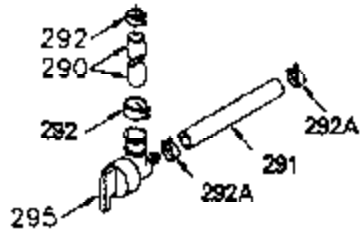

ILLUSTRATION SHOWS TYPICAL PARTS ONLY. ORDER BY PART NUMBER. PARTS NOT LISTED ARE SUPPLIED BY OEM.

VIEW 2 OF 2

Ref #	Part Number	Qty	Description
67A	430234		Fuel Filter (Screen) (Optional)
200	570675A		Control Bracket (Incl.202,203,204,205 ,206)
202	32924		Compression Spring
205	650606		Screw, 10-32 x 1-1/8"
209	650735		Screw, 10-24 x 3/8"
238A	650940		Screw, 10-32 x 3/4"
245A	34783		Air Cleaner Filter
245	34782		Air Cleaner Filter (Incl. 229)
275A	390316		Muffler (Discharge toward spark plugend) (w/glass fiber packing)
287	650926		Screw, 8-32 x 21/64"
290	29774		Fuel Line
292	26460		Fuel Line Clamp
296	34279B		Fuel Filter
390	590621		Rewind Starter (Refer to Division 5, Section C, page 34 or Fiche 25, Grid G-1 for breakdown)
416	390309		Spark Arrestor Kit (Can be used on an y model)