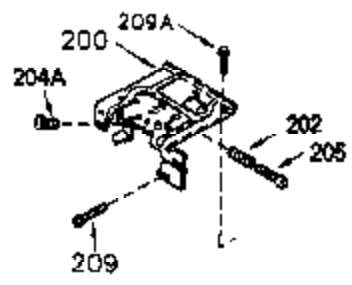

ILLUSTRATION SHOWS TYPICAL PARTS ONLY. ORDER BY PART NUMBER. PARTS NOT LISTED ARE SUPPLIED BY OEM.

VIEW 2 OF 2

Ref #	Part Number	Qty	Description
67A	430234		Fuel Filter (Screen) (Optional)
200	570675A		Control Bracket (Incl.202,203,204,205 ,206)
202	32924		Compression Spring
205	650606		Screw, 10-32 x 1-1/8"
209	650735		Screw, 10-24 x 3/8"
238A	650940		Screw, 10-32 x 3/4"
245A	34783		Air Cleaner Filter
245	34782		Air Cleaner Filter (Incl. 229)
275A	390316		Muffler (Discharge toward spark plugend) (w/glass fiber packing)
287	650926		Screw, 8-32 x 21/64"
290	29774		Fuel Line
292	26460		Fuel Line Clamp
296	34279B		Fuel Filter
390	590621		Rewind Starter (Refer to Division 5, Section C, page 34 or Fiche 25, Grid G-1 for breakdown)
416	390309		Spark Arrestor Kit (Can be used on an y model)