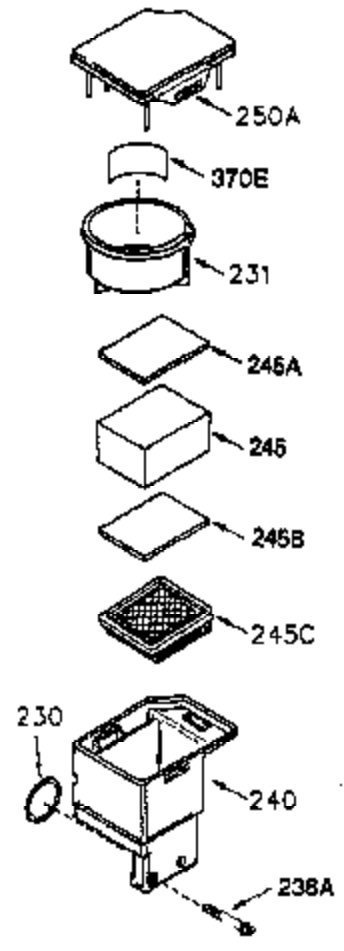

ILLUSTRATION SHOWS TYPICAL PARTS ONLY. ORDER BY PART NUMBER. PARTS NOT LISTED ARE SUPPLIED BY OEM.

VIEW 2 OF 2

Ref #	Part Number	Qty	Description
67A	430234		Fuel Filter (Screen) (Optional)
200	570675A		Control Bracket (Incl.202,203,204,205 ,206)
202	32924		Compression Spring
205	650606		Screw, 10-32 x 1-1/8"
209	650735		Screw, 10-24 x 3/8"
238A	650940		Screw, 10-32 x 3/4"
245A	34783		Air Cleaner Filter
245	34782		Air Cleaner Filter (Incl. 229)
275A	390316		Muffler (Discharge toward spark plugend) (w/glass fiber packing)
287	650926		Screw, 8-32 x 21/64"
290	29774		Fuel Line
292	26460		Fuel Line Clamp
296	34279B		Fuel Filter
390	590621		Rewind Starter (Refer to Division 5, Section C, page 34 or Fiche 25, Grid G-1 for breakdown)
416	390309		Spark Arrestor Kit (Can be used on an y model)