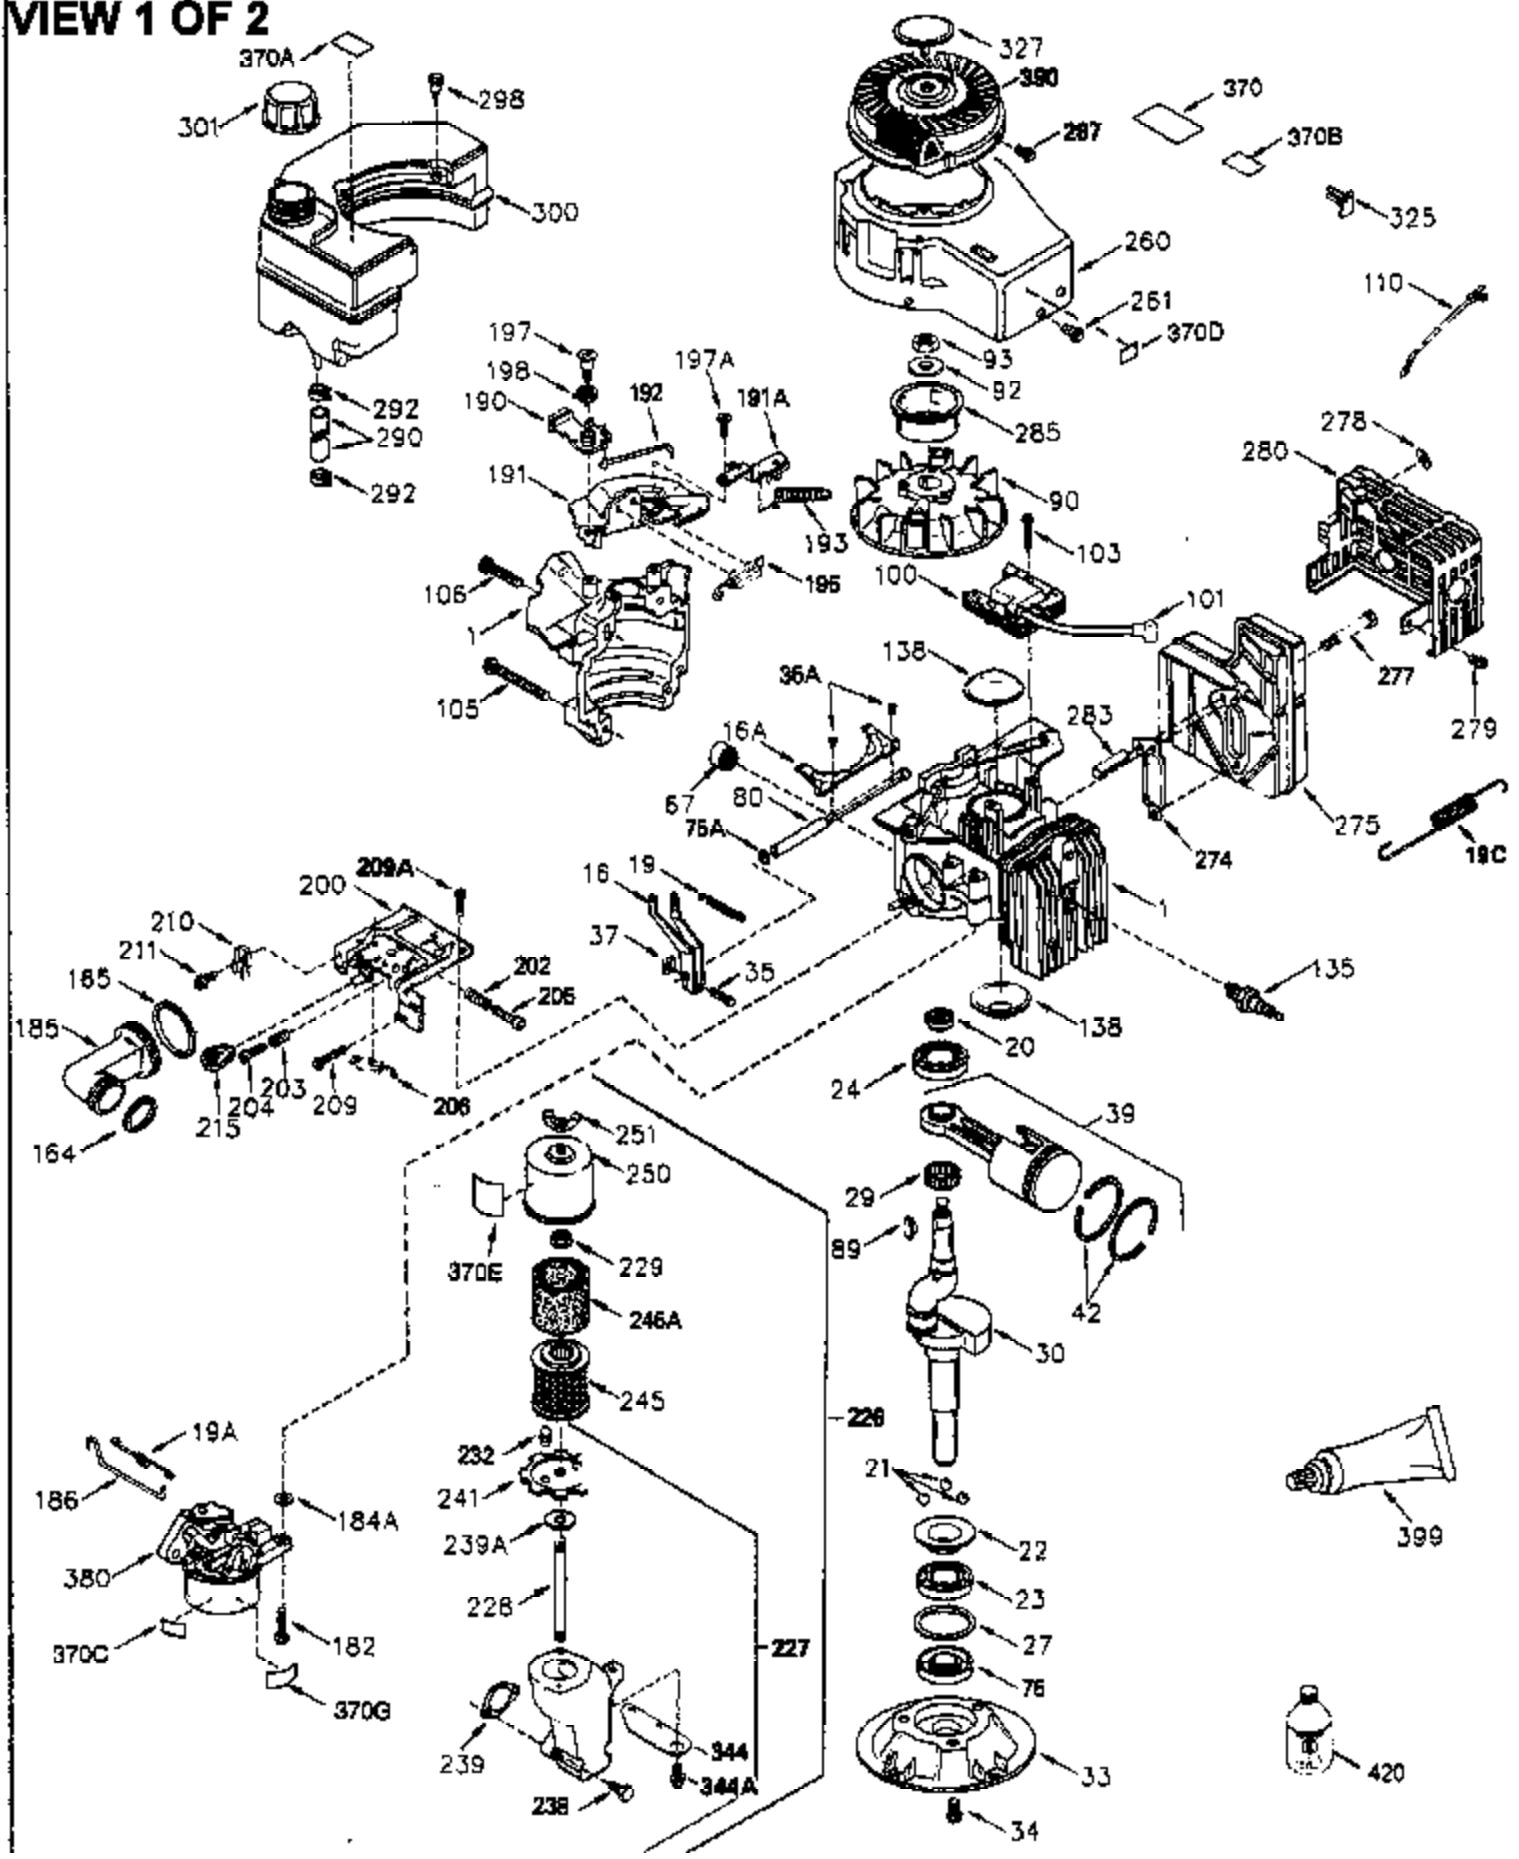

### VIEW 1 OF 2

Ref #	Part Number	Qty	Description
1	250294		Cylinder (Incl. 67A, 75, 105, 106 & 1 38)
16	490306		Governor Lever
16A	490304		Governor Lever
19	490308		Extension Spring
19A	490307		Throttle Link Spring
20	510340		Oil Seal
21	570673		Ball Bearing
22	510338		Slide Ring
23	530158		Ball Bearing
24	530161		Ball Bearing
27	530159		Bearing Retainer
29	530164		Bearing Strip (31 needles) (.495" lon g)
30	290601		Crankshaft
33	330180		Adapter Plate
34	792067		Screw, 5/16-18 x 1"
35A	650506		Screw, 4-40 x 3/16"
35	29826		Screw, 10-32 x 3/4"
37	29216		Lock Nut, 10-32
39	310279B		Piston & Rod Ass'y. (Incl. 29 & 42)
42	310239		Ring Set
67	430233		Fuel Filter (Screen w/brass collar)
67A	430234		Fuel Filter (Screen) (Optional)
75	510339		Oil Seal (P.T.O. end)
75A	510337		Oil Seal
80	490305		Governor Shaft
89	611107		Flywheel Key
90	611149		Flywheel (Counterbalance)
92	650815		Belleville Washer
93	650816		Flywheel Nut
100	34443A		Solid State Ignition
101	610118		Spark Plug Cover
103	650814		Screw, Torx T-15, 10-24 x 1"
105	650892		Screw, 5/16-18 x 2-3/16"
106	650891		Screw, 5/16-18 x 1-5/8"
110	611148		Ground Wire
135	35395		Spark Plug (RJ19LM)
138	570683		Port Cover
164	510341		"O" Ring
165	510342		"O" Ring
182	792067		Screw, 5/16-18 x 1"
184A	27110		Washer
185	570674		Intake Pipe & Reed Ass'y. (Incl. 164 & 165)
186	490309		Governor Link
200	570675A		Control Bracket (Incl.202,203,204,205 ,206)
202	32924		Compression Spring
203	31342		Compression Spring
204	650549		Screw, 5-40 x 7/16"
205	650606		Screw, 10-32 x 1-1/8"
209	650735		Screw, 10-24 x 3/8"
210	27793		Conduit Clip
211	650837		Screw, 10-32 x 1/4"
226	730575A		Air Cleaner Kit (Incl. 227, 229, 238, 239, 245, 245A, 250, 251 & 370B)
227	450249A		Air Cleaner Elbow Ass'y. (Incl. 228, 232, 238, 239A, 241, 344 & 344A)
228	650901		Stud, 1/4-20 x 4.89 (threaded both en ds)
229	650825		Nut & Lock Washer, 1/4-20