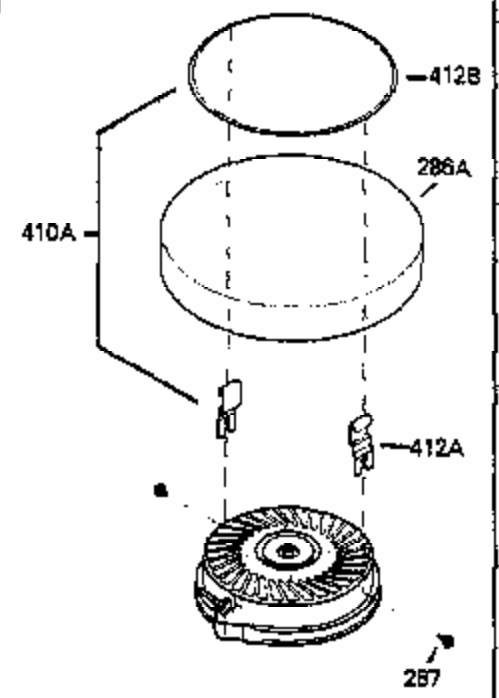

ILLUSTRATION SHOWS TYPICAL PARTS ONLY. ORDER BY PART NUMBER. PARTS NOT LISTED ARE SUPPLIED BY OEM.

VIEW 2 OF 2

Ref #	Part Number	Qty	Description
67A	430234		Fuel Filter (Screen) (Optional)
200	570675A		Control Bracket (Incl.202,203,204,205 ,206)
202	32924		Compression Spring
205	650606		Screw, 10-32 x 1-1/8"
209	650735		Screw, 10-24 x 3/8"
238A	650940		Screw, 10-32 x 3/4"
245A	34783		Air Cleaner Filter
245	34782		Air Cleaner Filter (Incl. 229)
275A	390316		Muffler (Discharge toward spark plugend) (w/glass fiber packing)
287	650926		Screw, 8-32 x 21/64"
290	29774		Fuel Line
292	26460		Fuel Line Clamp
296	34279B		Fuel Filter
390	590621		Rewind Starter (Refer to Division 5, Section C, page 34 or Fiche 25, Grid G-1 for breakdown)
416	390309		Spark Arrestor Kit (Can be used on an y model)