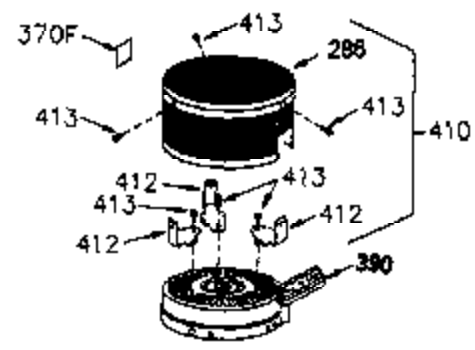

ILLUSTRATION SHOWS TYPICAL PARTS ONLY. ORDER BY PART NUMBER. PARTS NOT LISTED ARE SUPPLIED BY OEM.

VIEW 2 OF 2

Ref #	Part Number	Qty	Description
67A	430234		Fuel Filter (Screen) (Optional)
200	570675A		Control Bracket (Incl.202,203,204,205 ,206)
202	32924		Compression Spring
205	650606		Screw, 10-32 x 1-1/8"
209	650735		Screw, 10-24 x 3/8"
238A	650940		Screw, 10-32 x 3/4"
245A	34783		Air Cleaner Filter
245	34782		Air Cleaner Filter (Incl. 229)
275A	390316		Muffler (Discharge toward spark plugend) (w/glass fiber packing)
287	650926		Screw, 8-32 x 21/64"
290	29774		Fuel Line
292	26460		Fuel Line Clamp
296	34279B		Fuel Filter
390	590621		Rewind Starter (Refer to Division 5, Section C, page 34 or Fiche 25, Grid G-1 for breakdown)
416	390309		Spark Arrestor Kit (Can be used on an y model)