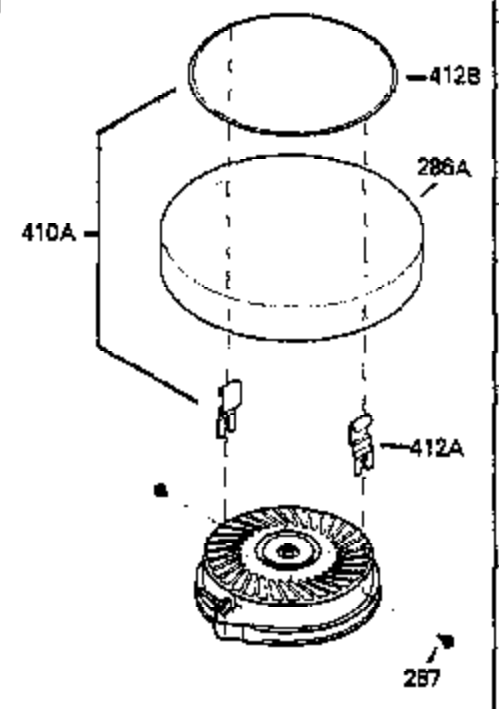

ILLUSTRATION SHOWS TYPICAL PARTS ONLY. ORDER BY PART NUMBER. PARTS NOT LISTED ARE SUPPLIED BY OEM.

VIEW 2 OF 2

Ref #	Part Number	Qty	Description
67A	430234		Fuel Filter (Screen) (Optional)
200	570675A		Control Bracket (Incl.202,203,204,205 ,206)
202	32924		Compression Spring
205	650606		Screw, 10-32 x 1-1/8"
209	650735		Screw, 10-24 x 3/8"
238A	650940		Screw, 10-32 x 3/4"
245A	34783		Air Cleaner Filter
245	34782		Air Cleaner Filter (Incl. 229)
275A	390316		Muffler (Discharge toward spark plugend) (w/glass fiber packing)
287	650926		Screw, 8-32 x 21/64"
290	29774		Fuel Line
292	26460		Fuel Line Clamp
296	34279B		Fuel Filter
390	590635		Rewind Starter (Refer to Division 5, Section C, page 34 or Fiche 25, Grid G-1 for breakdown)
416	390309		Spark Arrestor Kit (Can be used on an y model)