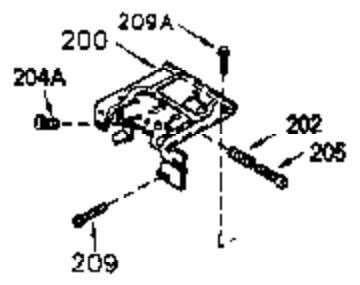

ILLUSTRATION SHOWS TYPICAL PARTS ONLY. ORDER BY PART NUMBER. PARTS NOT LISTED ARE SUPPLIED BY OEM.

VIEW 2 OF 2

Ref #	Part Number	Qty	Description
67A	430234		Fuel Filter (Screen) (Optional)
200	570675A		Control Bracket (Incl.202,203,204,205 ,206)
202	32924		Compression Spring
205	650606		Screw, 10-32 x 1-1/8"
209	650735		Screw, 10-24 x 3/8"
238A	650940		Screw, 10-32 x 3/4"
245A	34783		Air Cleaner Filter
245	34782		Air Cleaner Filter (Incl. 229)
275A	390316		Muffler (Discharge toward spark plugend) (w/glass fiber packing)
287	650926		Screw, 8-32 x 21/64"
290	29774		Fuel Line
292	26460		Fuel Line Clamp
296	34279B		Fuel Filter
390	590635		Rewind Starter (Refer to Division 5, Section C, page 34 or Fiche 25, Grid G-1 for breakdown)
416	390309		Spark Arrestor Kit (Can be used on an y model)