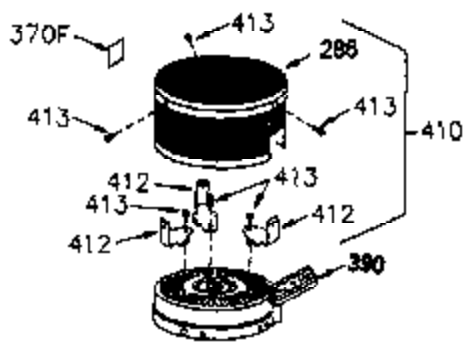

ILLUSTRATION SHOWS TYPICAL PARTS ONLY. ORDER BY PART NUMBER. PARTS NOT LISTED ARE SUPPLIED BY OEM.

VIEW 2 OF 2

Ref #	Part Number	Qty	Description
67A	430234		Fuel Filter (Screen) (Optional)
200	570675A		Control Bracket (Incl.202,203,204,205 ,206)
202	32924		Compression Spring
205	650606		Screw, 10-32 x 1-1/8"
209	650735		Screw, 10-24 x 3/8"
238A	650940		Screw, 10-32 x 3/4"
245	34782		Air Cleaner Filter (Incl. 229)
245A	34783		Air Cleaner Filter
275A	390316		Muffler (Discharge toward spark plugend) (w/glass fiber packing)
287	650926		Screw, 8-32 x 21/64"
290	29774		Fuel Line
292	26460		Fuel Line Clamp
296	34279B		Fuel Filter
354	35025		Staple
357	34985		Starter Rope Retainer
390	590621		Rewind Starter (Refer to Division 5, Section C, page 34 or Fiche 25, Grid G-1 for breakdown)
416	390309		Spark Arrestor Kit (Can be used on an y model)