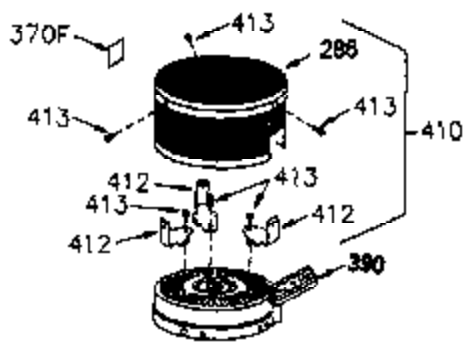

ILLUSTRATION SHOWS TYPICAL PARTS ONLY. ORDER BY PART NUMBER. PARTS NOT LISTED ARE SUPPLIED BY OEM.

VIEW 2 OF 2

Ref #	Part Number	Qty	Description
67A	430234		Fuel Filter (Screen) (Optional)
200	570675A		Control Bracket (Incl.202,203,204,205 ,206)
202	32924		Compression Spring
205	650606		Screw, 10-32 x 1-1/8"
209A	650867		Screw, 10-24 x 1/2"
209	650735		Screw, 10-24 x 3/8"
238A	650940		Screw, 10-32 x 3/4"
245	34782		Air Cleaner Filter (Incl. 229)
245A	34783		Air Cleaner Filter
275A	390316		Muffler (Discharge toward spark plugend) (w/glass fiber packing)
287	650926		Screw, 8-32 x 21/64"
290	29774		Fuel Line
292	26460		Fuel Line Clamp
296	34279B		Fuel Filter
370H	35977		Caution Decal
390	590688		Rewind Starter (Refer to Division 5, Section C, page 36 or Fiche 25, Grid G-3 for breakdown)
416	390309		Spark Arrestor Kit (Can be used on an y model)