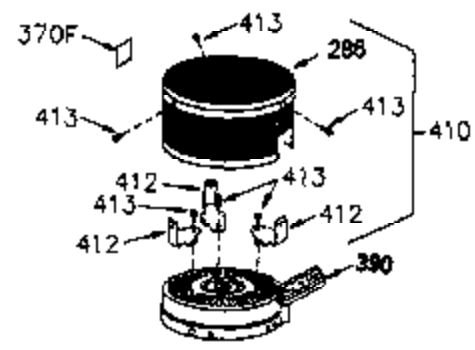

ILLUSTRATION SHOWS TYPICAL PARTS ONLY. ORDER BY PART NUMBER. PARTS NOT LISTED ARE SUPPLIED BY OEM.

VIEW 2 OF 2

Ref #	Part Number	Qty	Description
67A	430234		Fuel Filter (Screen) (Optional)
200	570675A		Control Bracket (Incl.202,203,204,205 ,206)
202	32924		Compression Spring
205	650606		Screw, 10-32 x 1-1/8"
209	650735		Screw, 10-24 x 3/8"
238A	650940		Screw, 10-32 x 3/4"
245A	34783		Air Cleaner Filter
245	34782		Air Cleaner Filter (Incl. 229)
275A	390316		Muffler (Discharge toward spark plugend) (w/glass fiber packing)
287	650926		Screw, 8-32 x 21/64"
290	29774		Fuel Line
292	26460		Fuel Line Clamp
296	34279B		Fuel Filter
390	590635		Rewind Starter (Refer to Division 5, Section C, page 34 or Fiche 25, Grid G-1 for breakdown)
416	390309		Spark Arrestor Kit (Can be used on an y model)