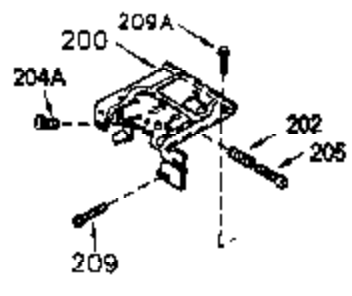

ILLUSTRATION SHOWS TYPICAL PARTS ONLY. ORDER BY PART NUMBER. PARTS NOT LISTED ARE SUPPLIED BY OEM.

VIEW 2 OF 2

Ref #	Part Number	Qty	Description
67A	430234		Fuel Filter (Screen) (Optional)
200	570675A		Control Bracket (Incl.202,203,204,205 ,206)
202	32924		Compression Spring
205	650606		Screw, 10-32 x 1-1/8"
209	650735		Screw, 10-24 x 3/8"
238A	650940		Screw, 10-32 x 3/4"
245A	34783		Air Cleaner Filter
245	34782		Air Cleaner Filter (Incl. 229)
275A	390316		Muffler (Discharge toward spark plugend) (w/glass fiber packing)
287	650926		Screw, 8-32 x 21/64"
290	29774		Fuel Line
292	26460		Fuel Line Clamp
296	34279B		Fuel Filter
390	590635		Rewind Starter (Refer to Division 5, Section C, page 34 or Fiche 25, Grid G-1 for breakdown)
416	390309		Spark Arrestor Kit (Can be used on an y model)