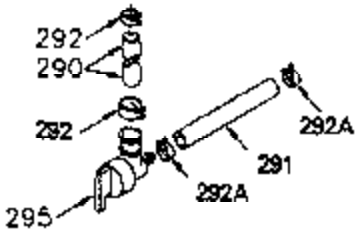

ILLUSTRATION SHOWS TYPICAL PARTS ONLY. ORDER BY PART NUMBER. PARTS NOT LISTED ARE SUPPLIED BY OEM.

VIEW 2 OF 2

Ref #	Part Number	Qty	Description
67A	430234		Fuel Filter (Screen) (Optional)
200	570696A		Control Bracket (Incl. 202, 204, 205)
202	32924		Compression Spring
204A	650926		Screw, 8-32 x 21/64"
205	650606		Screw, 10-32 x 1-1/8"
209	650735		Screw, 10-24 x 3/8"
230	510344		"O" Ring
231	450245		Measuring Cup
240	450242		Air Cleaner Body
245A	450243		Air Cleaner Filter
245B	450250		Air Cleaner Filter
245	450248		Air Cleaner Filter
250A	450246		Air Cleaner Cover
275A	390316		Muffler (Discharge toward spark plugend) (w/glass fiber packing)
287	650926		Screw, 8-32 x 21/64"
290	29774		Fuel Line
292	26460		Fuel Line Clamp
296	34279B		Fuel Filter
390	590621		Rewind Starter (Refer to Division 5, Section C, page 34 or Fiche 25, Grid G-1 for breakdown)
416	390309		Spark Arrestor Kit (Can be used on an y model)