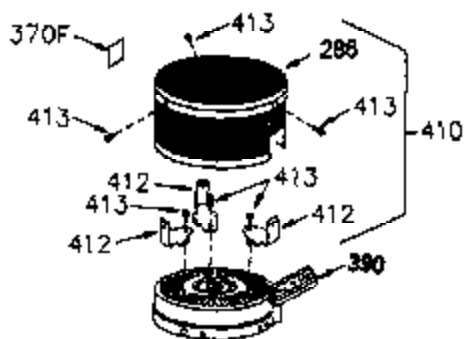

ILLUSTRATION SHOWS TYPICAL PARTS ONLY. ORDER BY PART NUMBER. PARTS NOT LISTED ARE SUPPLIED BY OEM.

VIEW 2 OF 2

Ref #	Part Number	Qty	Description
67A	430234		Fuel Filter (Screen) (Optional)
200	570696A		Control Bracket (Incl. 202, 204, 205)
202	32924		Compression Spring
204A	650926		Screw, 8-32 x 21/64"
205	650606		Screw, 10-32 x 1-1/8"
209	650735		Screw, 10-24 x 3/8"
230	510344		"O" Ring
231	450245		Measuring Cup
240	450242		Air Cleaner Body
245A	450243		Air Cleaner Filter
245B	450250		Air Cleaner Filter
245	450248		Air Cleaner Filter
250A	450246		Air Cleaner Cover
275A	390316		Muffler (Discharge toward spark plugend) (w/glass fiber packing)
287	650926		Screw, 8-32 x 21/64"
290	29774		Fuel Line
292	26460		Fuel Line Clamp
296	34279B		Fuel Filter
390	590621		Rewind Starter (Refer to Division 5, Section C, page 34 or Fiche 25, Grid G-1 for breakdown)
416	390309		Spark Arrestor Kit (Can be used on an y model)