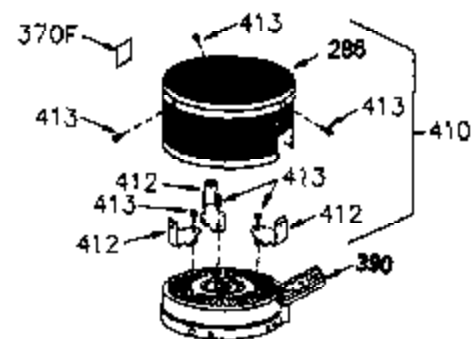

ILLUSTRATION SHOWS TYPICAL PARTS ONLY. ORDER BY PART NUMBER. PARTS NOT LISTED ARE SUPPLIED BY OEM.

VIEW 2 OF 2

Ref #	Part Number	Qty	Description
67A	430234		Fuel Filter (Screen) (Optional)
200	570696A		Control Bracket (Incl. 202, 204, 205)
202	32924		Compression Spring
204A	650926		Screw, 8-32 x 21/64"
205	650606		Screw, 10-32 x 1-1/8"
209	650735		Screw, 10-24 x 3/8"
230	510344		"O" Ring
231	450245		Measuring Cup
240	450242		Air Cleaner Body
245A	450243		Air Cleaner Filter
245	450248		Air Cleaner Filter
245	450244		Air Cleaner Filter
245B	450250		Air Cleaner Filter
245C	450247		Air Cleaner Filter
250A	450246		Air Cleaner Cover
275A	390316		Muffler (Discharge toward spark plug end) (w/glass fiber packing)
287	650926		Screw, 8-32 x 21/64"
290	29774		Fuel Line
292	26460		Fuel Line Clamp
296	34279B		Fuel Filter
370H	35977		Caution Decal
390	590686		Rewind Starter (Refer to Division 5, Section C, page 36 or Fiche 25, Grid G-3 for breakdown)
416	390309		Spark Arrestor Kit (Can be used on any model)