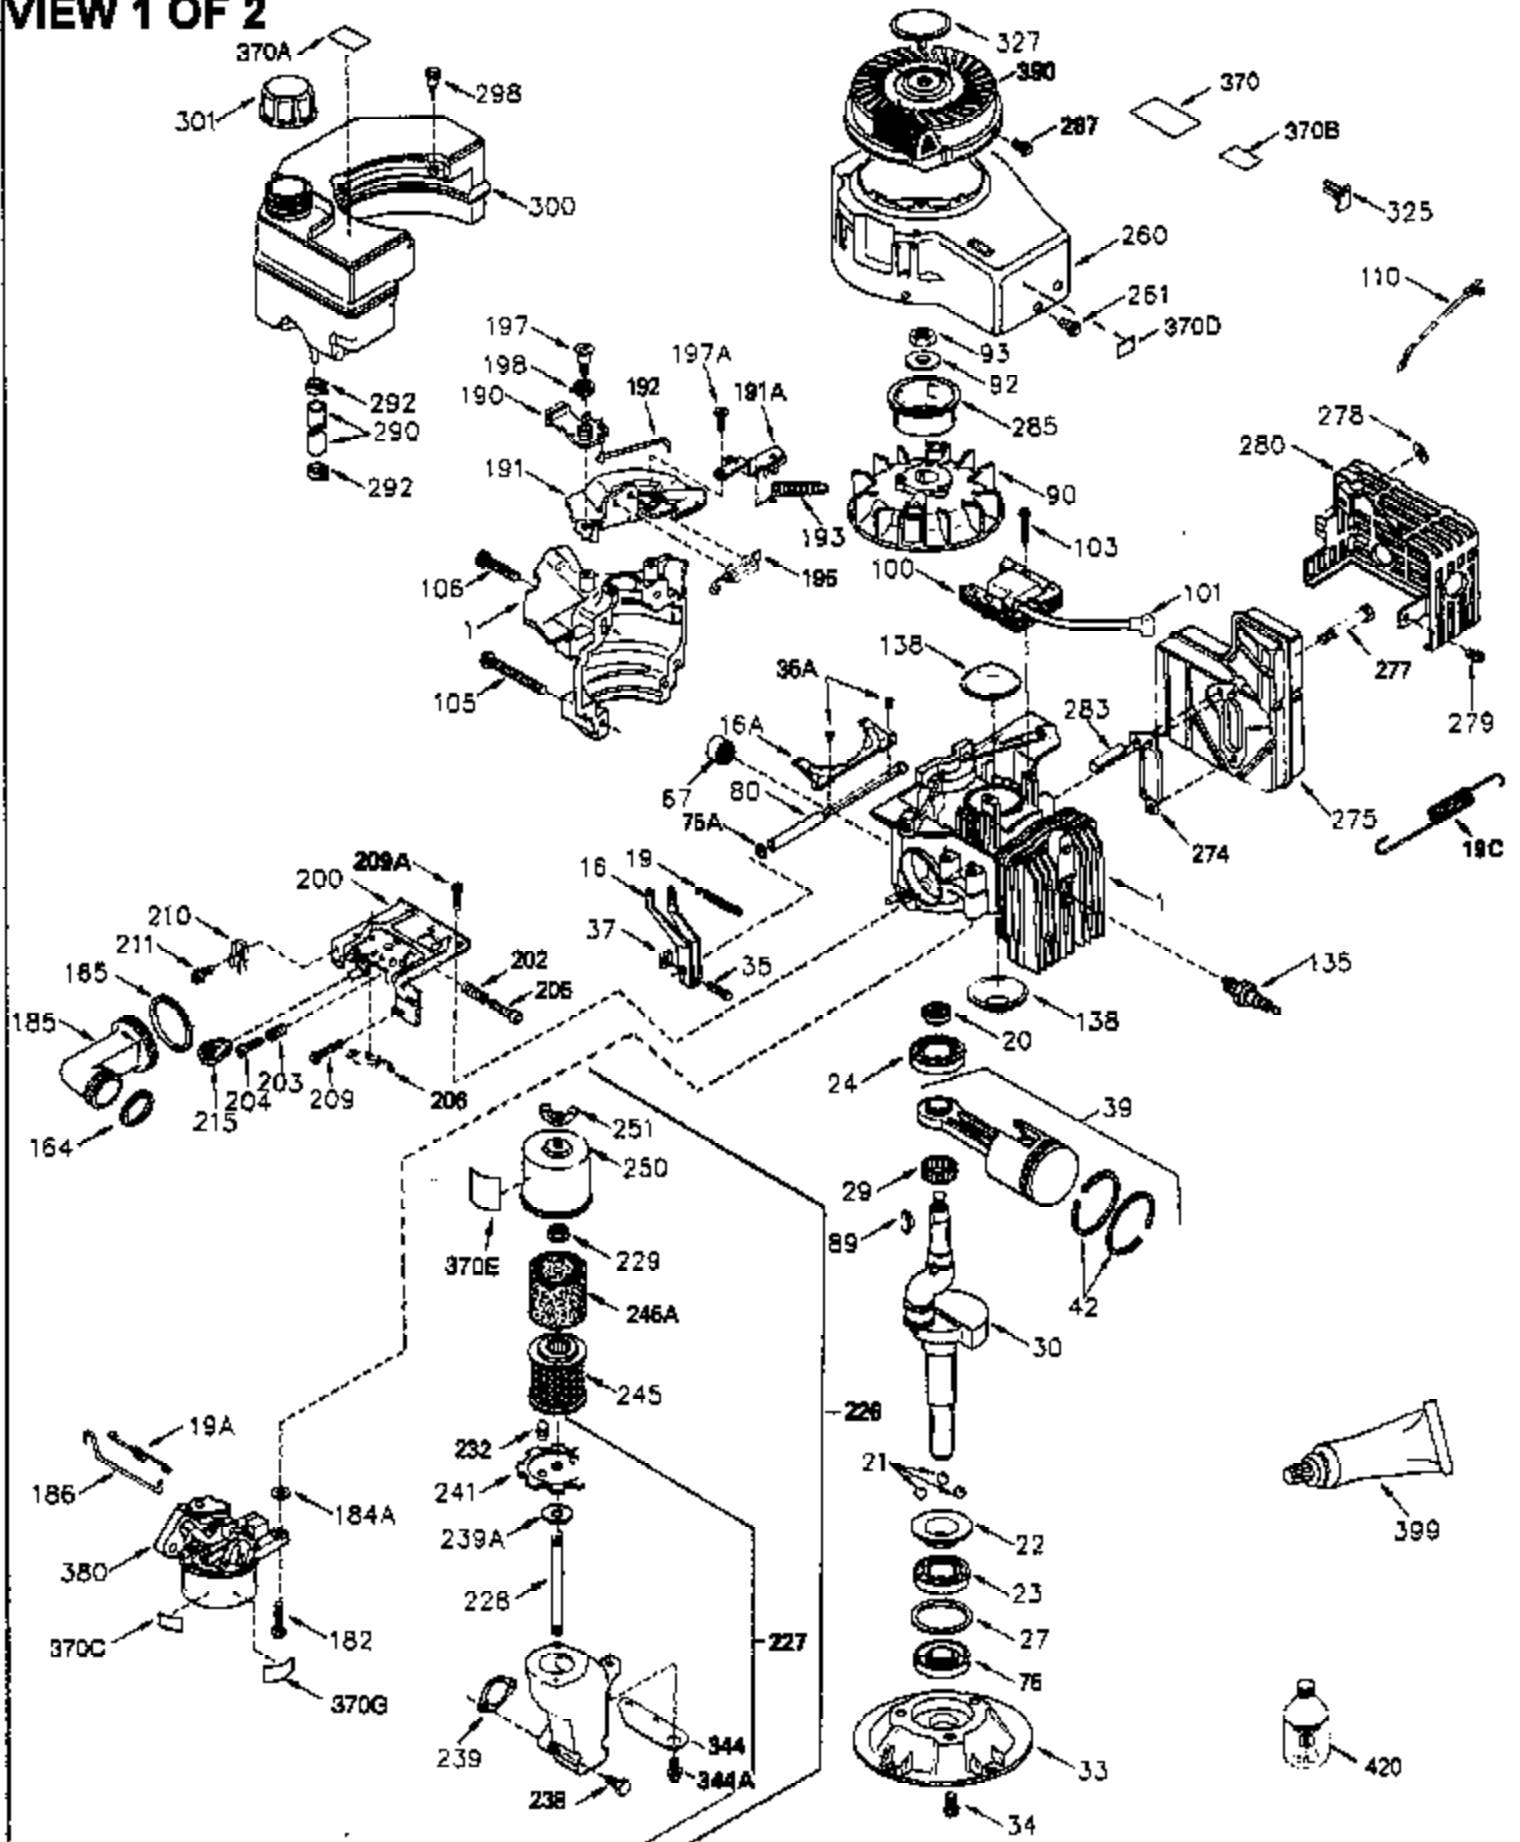

ILLUSTRATION SHOWS TYPICAL PARTS ONLY. ORDER BY PART NUMBER. PARTS NOT LISTED ARE SUPPLIED BY OEM.

VIEW 1 OF 2

Ref #	Part Number	Qty	Description
	1 250288		Cylinder (Incl. 67A, 75, 105, 106 & 1 38)
16A	490304		Governor Lever
16	490306		Governor Lever
19	490308		Extension Spring
19A	490307		Throttle Link Spring
20	510340		Oil Seal
21	570673		Ball Bearing
22	510338		Slide Ring
23	530158		Ball Bearing
24	530161		Ball Bearing
27	530159		Bearing Retainer
29	530164		Bearing Strip (31 needles) (.495" lon g)
30	290573B		Crankshaft (Incl. 29)
33	330179		Adapter Plate
34	792067		Screw, 5/16-18 x 1"
35A	650961		Screw, 4-40 x 1/4"
35	29826		Screw, 10-32 x 3/4"
37	29216		Lock Nut, 10-32
39	310279B		Piston & Rod Ass'y. (Incl. 29 & 42)
67A	430234		Fuel Filter (Screen) (Optional)
67	430233		Fuel Filter (Screen w/brass collar)
75A	510337		Oil Seal
75	510339		Oil Seal (P.T.O. end)
80	490305		Governor Shaft
89	611107		Flywheel Key
90	611109		Flywheel (Counterbalance)
92	650815		Belleville Washer
93	650816		Flywheel Nut
100	34443A		Solid State Ignition
101	610118		Spark Plug Cover
103	650814		Screw, Torx T-15, 10-24 x 1"
105	650892		Screw, 5/16-18 x 2-3/16"
106	650891		Screw, 5/16-18 x 1-5/8"
110	611110		Ground Wire
135	35395		Spark Plug (RJ19LM)
138	570683		Port Cover
164	510341		"O" Ring
165	510342		"O" Ring
182	792067		Screw, 5/16-18 x 1"
184A	27110		Washer
185	570674		Intake Pipe & Reed Ass'y. (Incl. 164 & 165)
186	490309		Governor Link
190	570688		Brake Lever
191	570679		S.E. Brake Bracket
191A	570678A		Brake Control Lever
192	490312		Brake Control Link
193	490311		Brake Spring
195	610973		Terminal
197	650896		Screw, 1/4-20 x 13/16"
197A	650897		Screw, 1/4-20 x 13/32"
198	490313		Brake Control Lever Spring
200	570696A		Control Bracket (Incl. 202, 204, 205)
202	32924		Compression Spring
205	650606		Screw, 10-32 x 1-1/8"
209	650735		Screw, 10-24 x 3/8"
226	730575A		Air Cleaner Kit (Incl. 227, 229, 238, 239, 245, 245A, 250, 251 & 370B)