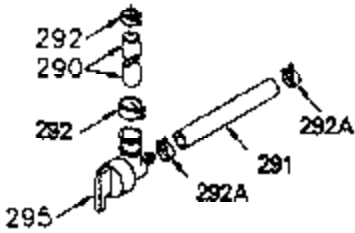

ILLUSTRATION SHOWS TYPICAL PARTS ONLY. ORDER BY PART NUMBER. PARTS NOT LISTED ARE SUPPLIED BY OEM.

VIEW 2 OF 2

Ref #	Part Number	Qty	Description
67A	430234		Fuel Filter (Screen) (Optional)
200	570696A		Control Bracket (Incl. 202, 204, 205)
202	32924		Compression Spring
204A	650926		Screw, 8-32 x 21/64"
205	650606		Screw, 10-32 x 1-1/8"
209	650735		Screw, 10-24 x 3/8"
230	510344		"O" Ring
231	450245		Measuring Cup
240	450242		Air Cleaner Body
245A	450243		Air Cleaner Filter
245	450248		Air Cleaner Filter
245	450244		Air Cleaner Filter
245B	450250		Air Cleaner Filter
245C	450247		Air Cleaner Filter
250A	450246		Air Cleaner Cover
275A	390316		Muffler (Discharge toward spark plug end) (w/glass fiber packing)
287	650926		Screw, 8-32 x 21/64"
290	29774		Fuel Line
292	26460		Fuel Line Clamp
296	34279B		Fuel Filter
370H	35977		Caution Decal
390	590686		Rewind Starter (Refer to Division 5, Section C, page 36 or Fiche 25, Grid G-3 for breakdown)
416	390309		Spark Arrestor Kit (Can be used on any model)