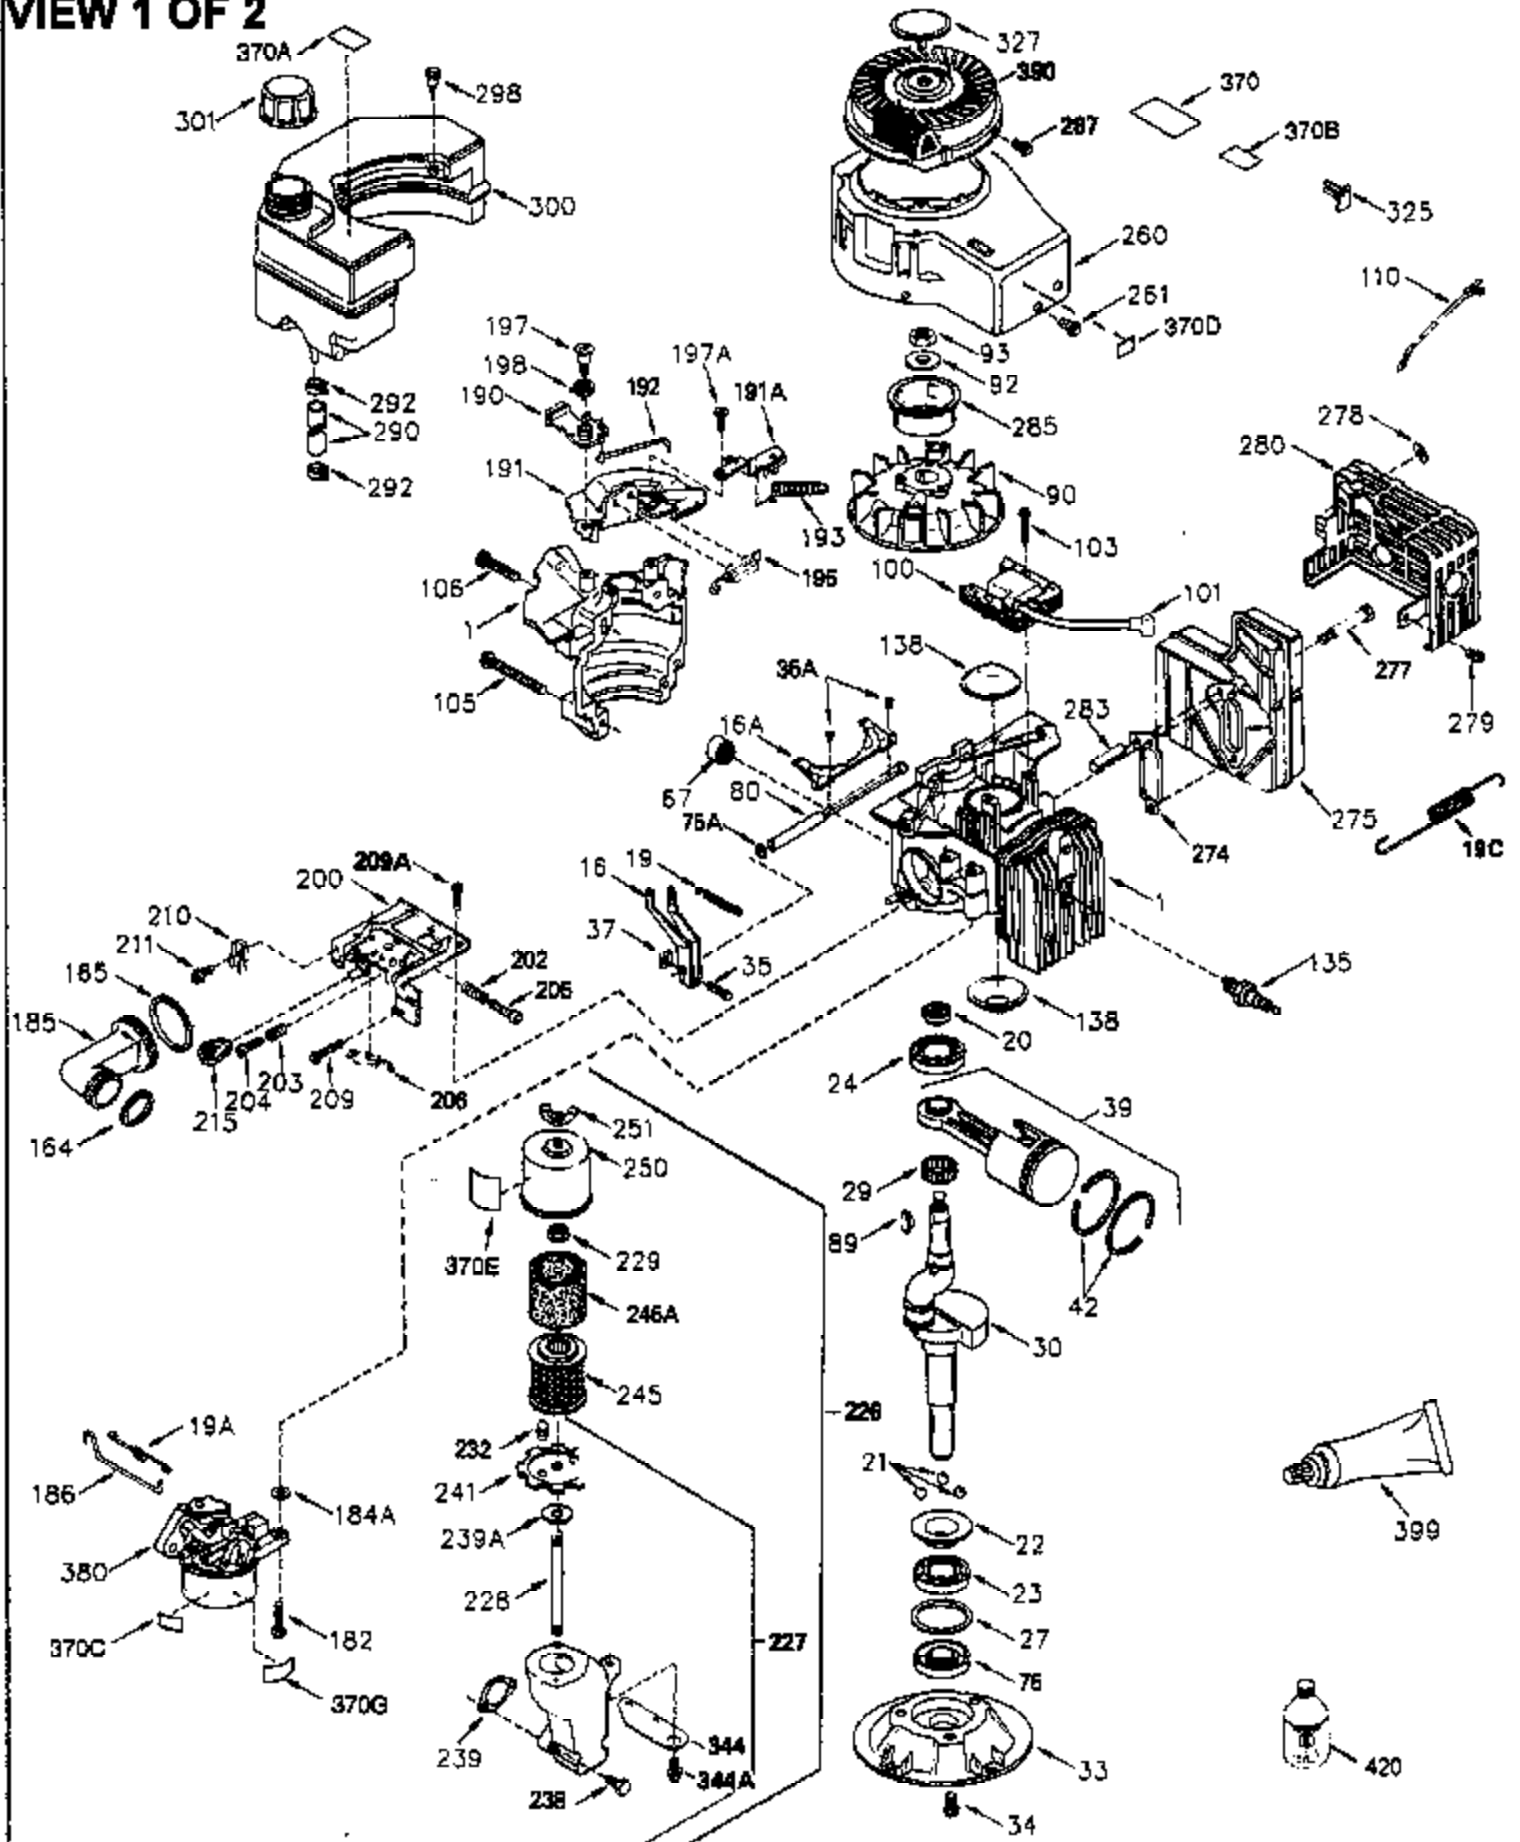

### VIEW 1 OF 2

Ref #	Part Number	Qty	Description
	1 250288		Cylinder (Incl. 67A, 75, 105, 106 & 1 38)
16A	490304		Governor Lever
16	490306		Governor Lever
19	490308		Extension Spring
19A	490307		Throttle Link Spring
20	510340		Oil Seal
21	570673		Ball Bearing
22	510338		Slide Ring
23	530158		Ball Bearing
24	530161		Ball Bearing
27	530159		Bearing Retainer
29	530164		Bearing Strip (31 needles) (.495" lon g)
30	290599A		Crankshaft (Incl. 29)
33	330179		Adapter Plate
34	792067		Screw, 5/16-18 x 1"
35	29826		Screw, 10-32 x 3/4"
35A	650506		Screw, 4-40 x 3/16"
37	29216		Lock Nut, 10-32
39	310279B		Piston & Rod Ass'y. (Incl. 29 & 42)
67A	430234		Fuel Filter (Screen) (Optional)
67	430233		Fuel Filter (Screen w/brass collar)
75A	510337		Oil Seal
75	510339		Oil Seal (P.T.O. end)
80	490305		Governor Shaft
89	611107		Flywheel Key
90	611109		Flywheel (Counterbalance)
92	650815		Belleville Washer
93	650816		Flywheel Nut
100	34443A		Solid State Ignition
101	610118		Spark Plug Cover
103	650814		Screw, Torx T-15, 10-24 x 1"
105	650892		Screw, 5/16-18 x 2-3/16"
106	650891		Screw, 5/16-18 x 1-5/8"
110	611110		Ground Wire
135	35395		Spark Plug (RJ19LM)
138	570683		Port Cover
164	510341		"O" Ring
165	510342		"O" Ring
182	792067		Screw, 5/16-18 x 1"
184A	27110		Washer
185	570674		Intake Pipe & Reed Ass'y. (Incl. 164 & 165)
186	490309		Governor Link
190	570688		Brake Lever
191	570679		S.E. Brake Bracket
191A	570686A		Brake Control Lever
192	490312		Brake Control Link
193	490311		Brake Spring
195	610973		Terminal
197	650896		Screw, 1/4-20 x 13/16"
197A	650897		Screw, 1/4-20 x 13/32"
198	490313		Brake Control Lever Spring
200	570675A		Control Bracket (Incl.202,203,204,205 ,206)
202	32924		Compression Spring
203	31342		Compression Spring
204	650549		Screw, 5-40 x 7/16"
205	650606		Screw, 10-32 x 1-1/8"
209	650735		Screw, 10-24 x 3/8"
210	27793		Conduit Clip