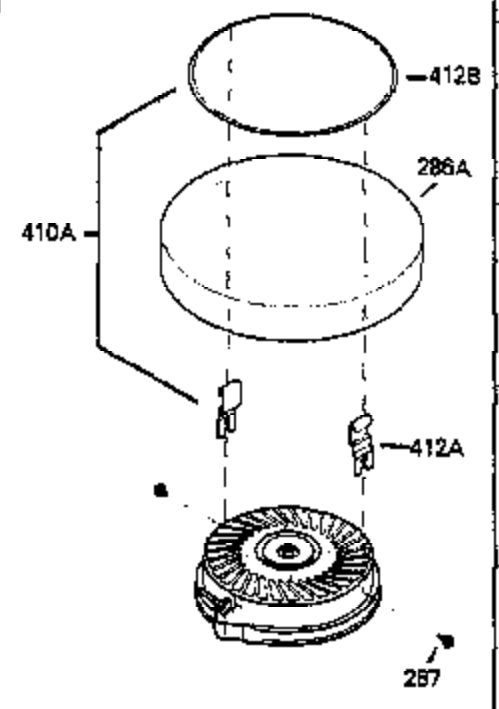

ILLUSTRATION SHOWS TYPICAL PARTS ONLY. ORDER BY PART NUMBER. PARTS NOT LISTED ARE SUPPLIED BY OEM.

VIEW 2 OF 2

Ref #	Part Number	Qty	Description
67A	430234		Fuel Filter (Screen) (Optional)
200	570675A		Control Bracket (Incl.202,203,204,205 ,206)
202	32924		Compression Spring
205	650606		Screw, 10-32 x 1-1/8"
209	650735		Screw, 10-24 x 3/8"
230	510344		"O" Ring
231	450245		Measuring Cup
240	450242		Air Cleaner Body
245A	450243		Air Cleaner Filter
245B	450250		Air Cleaner Filter
245	450248		Air Cleaner Filter
250A	450246		Air Cleaner Cover
275A	390316		Muffler (Discharge toward spark plugend) (w/glass fiber packing)
287	650926		Screw, 8-32 x 21/64"
290	29774		Fuel Line
292	26460		Fuel Line Clamp
296	34279B		Fuel Filter
390	590621		Rewind Starter (Refer to Division 5, Section C, page 34 or Fiche 25, Grid G-1 for breakdown)
416	390309		Spark Arrestor Kit (Can be used on an y model)