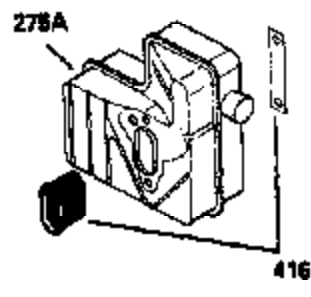

ILLUSTRATION SHOWS TYPICAL PARTS ONLY. ORDER BY PART NUMBER. PARTS NOT LISTED ARE SUPPLIED BY OEM.

VIEW 2 OF 2

Ref #	Part Number	Qty	Description
67A	430234		Fuel Filter (Screen) (Optional)
200	570675A		Control Bracket (Incl.202,203,204,205 ,206)
202	32924		Compression Spring
205	650606		Screw, 10-32 x 1-1/8"
209	650735		Screw, 10-24 x 3/8"
230	510344		"O" Ring
231	450245		Measuring Cup
240	450242		Air Cleaner Body
245A	450243		Air Cleaner Filter
245B	450250		Air Cleaner Filter
245	450248		Air Cleaner Filter
250A	450246		Air Cleaner Cover
275A	390316		Muffler (Discharge toward spark plugend) (w/glass fiber packing)
287	650926		Screw, 8-32 x 21/64"
290	29774		Fuel Line
292	26460		Fuel Line Clamp
296	34279B		Fuel Filter
390	590621		Rewind Starter (Refer to Division 5, Section C, page 34 or Fiche 25, Grid G-1 for breakdown)
416	390309		Spark Arrestor Kit (Can be used on an y model)