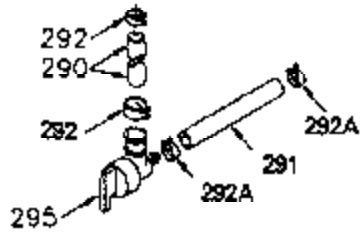

ILLUSTRATION SHOWS TYPICAL PARTS ONLY. ORDER BY PART NUMBER. PARTS NOT LISTED ARE SUPPLIED BY OEM.

VIEW 2 OF 2

Ref #	Part Number	Qty	Description
67A	430234		Fuel Filter (Screen) (Optional)
200	570675A		Control Bracket (Incl.202,203,204,205 ,206)
202	32924		Compression Spring
205	650606		Screw, 10-32 x 1-1/8"
209	650735		Screw, 10-24 x 3/8"
230	510344		"O" Ring
231	450245		Measuring Cup
240	450242		Air Cleaner Body
245	450244		Air Cleaner Filter
245C	450247		Air Cleaner Filter
245A	450243		Air Cleaner Filter
250A	450246		Air Cleaner Cover
275A	390316		Muffler (Discharge toward spark plugend) (w/glass fiber packing)
287	650926		Screw, 8-32 x 21/64"
290	29774		Fuel Line
292	26460		Fuel Line Clamp
296	34279B		Fuel Filter
370H	35977		Caution Decal
390	590686		Rewind Starter (Refer to Division 5, Section C, page 36 or Fiche 25, Grid G-3 for breakdown)
416	390309		Spark Arrestor Kit (Can be used on an y model)