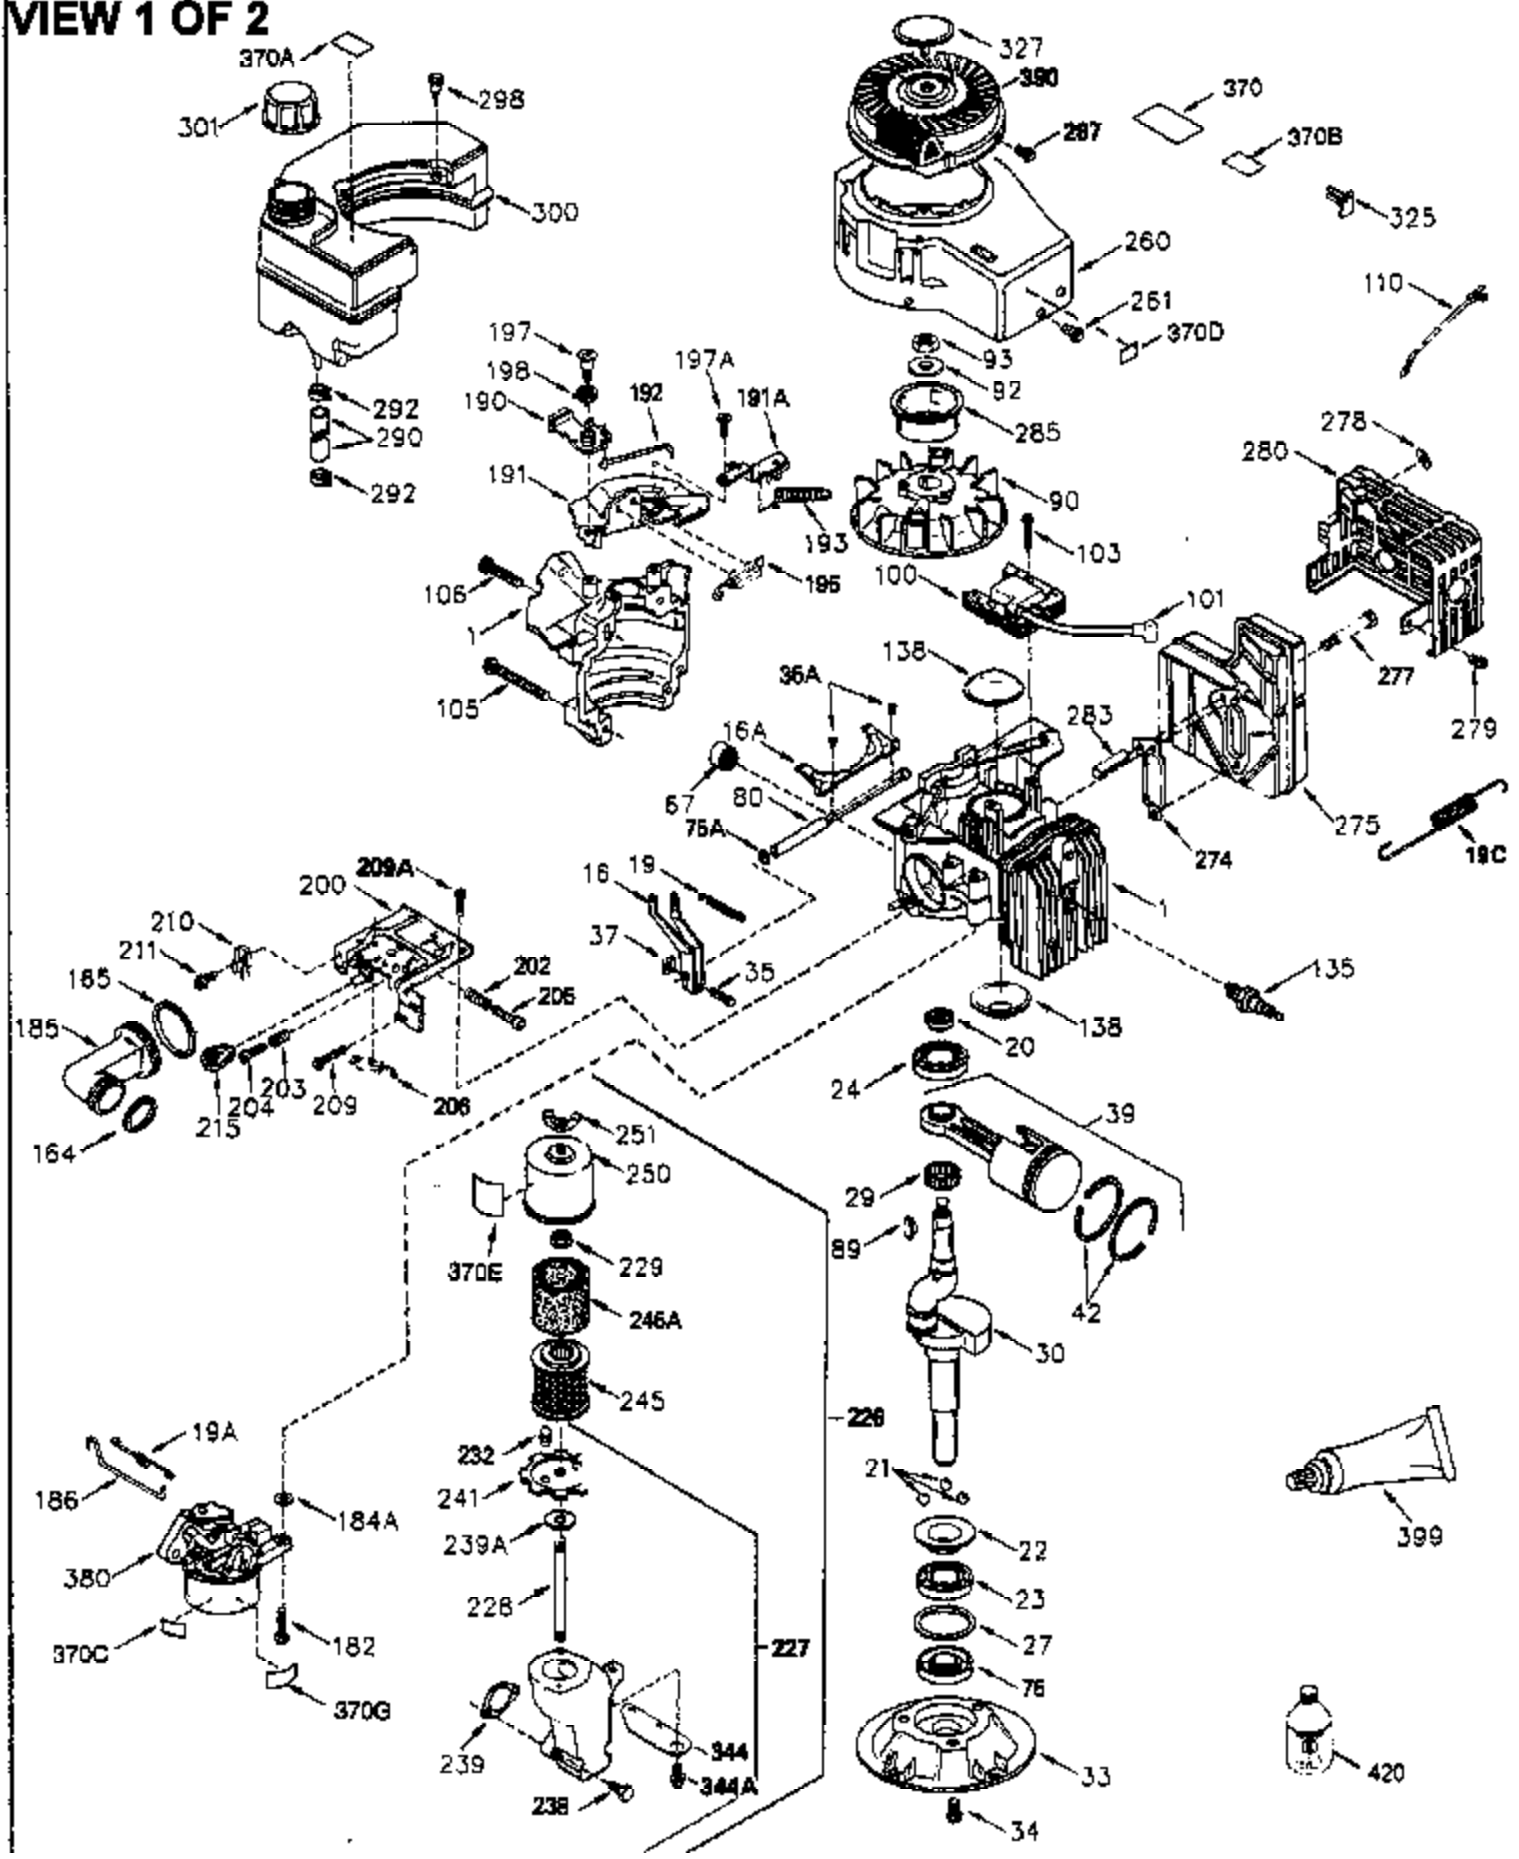

# VIEW 1 OF 2

Ref #	Part Number	Qty	Description
	1 250288		Cylinder (Incl. 67A, 75, 105, 106 & 1 38)
16A	490304		Governor Lever
16	490306		Governor Lever
19	490308		Extension Spring
19A	490307		Throttle Link Spring
20	510340		Oil Seal
21	570673		Ball Bearing
22	510338		Slide Ring
23	530158		Ball Bearing
24	530161		Ball Bearing
27	530159		Bearing Retainer
29	530164		Bearing Strip (31 needles) (.495" lon g)
30	290641		Crankshaft
33	330179		Adapter Plate
34	792067		Screw, 5/16-18 x 1"
35	29826		Screw, 10-32 x 3/4"
35A	650961		Screw, 4-40 x 1/4"
37	29216		Lock Nut, 10-32
39	310277B		Piston & Rod Ass'y. (Incl. 29 & 42)
42	310278		Ring Set
67	430233		Fuel Filter (Screen w/brass collar)
67A	430234		Fuel Filter (Screen) (Optional)
75	510339		Oil Seal (P.T.O. end)
75A	510337		Oil Seal
80	490305		Governor Shaft
89	611107		Flywheel Key
90	611109		Flywheel (Counterbalance)
92	650815		Belleville Washer
93	650816		Flywheel Nut
100	34443A		Solid State Ignition
101	610118		Spark Plug Cover
103	650814		Screw, Torx T-15, 10-24 x 1"
105	650892		Screw, 5/16-18 x 2-3/16"
106	650891		Screw, 5/16-18 x 1-5/8"
110	611106		Ground Wire
135	35395		Spark Plug (RJ19LM)
138	570683		Port Cover
164	510341		"O" Ring
165	510342		"O" Ring
182	792067		Screw, 5/16-18 x 1"
184A	27110		Washer
185	570674		Intake Pipe & Reed Ass'y. (Incl. 164 & 165)
186	490309		Governor Link
200	570675A		Control Bracket (Incl.202,203,204,205 ,206)
202	32924		Compression Spring
203	31342		Compression Spring
204	650549		Screw, 5-40 x 7/16"
205	650606		Screw, 10-32 x 1-1/8"
206	610973		Terminal
209	650735		Screw, 10-24 x 3/8"
210	27793		Conduit Clip
211	650837		Screw, 10-32 x 1/4"
226	730575A		Air Cleaner Kit (Incl. 227, 229, 238, 239, 245, 245A, 250, 251 & 370B)
227	450249A		Air Cleaner Elbow Ass'y. (Incl. 228, 232, 238, 239A, 241, 344 & 344A)
238	650834		Screw, 10-32 x 1-17/32"