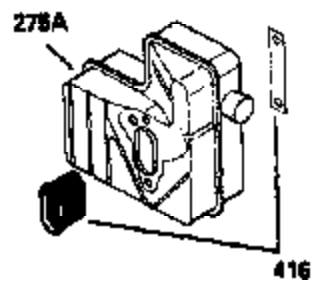

ILLUSTRATION SHOWS TYPICAL PARTS ONLY. ORDER BY PART NUMBER. PARTS NOT LISTED ARE SUPPLIED BY OEM.

VIEW 2 OF 2

Ref #	Part Number	Qty	Description
67A	430234		Fuel Filter (Screen) (Optional)
200	570675A		Control Bracket (Incl.202,203,204,205 ,206)
202	32924		Compression Spring
205	650606		Screw, 10-32 x 1-1/8"
209	650735		Screw, 10-24 x 3/8"
230	510344		"O" Ring
231	450245		Measuring Cup
240	450242		Air Cleaner Body
245	450244		Air Cleaner Filter
245C	450247		Air Cleaner Filter
245A	450243		Air Cleaner Filter
250A	450246		Air Cleaner Cover
275A	390316		Muffler (Discharge toward spark plugend) (w/glass fiber packing)
287	650926		Screw, 8-32 x 21/64"
290	29774		Fuel Line
292	26460		Fuel Line Clamp
296	34279B		Fuel Filter
370H	35977		Caution Decal
390	590686		Rewind Starter (Refer to Division 5, Section C, page 36 or Fiche 25, Grid G-3 for breakdown)
416	390309		Spark Arrestor Kit (Can be used on an y model)