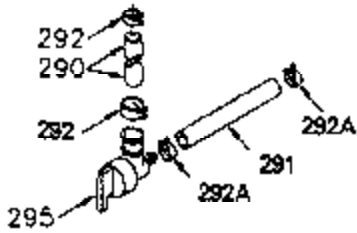

ILLUSTRATION SHOWS TYPICAL PARTS ONLY. ORDER BY PART NUMBER. PARTS NOT LISTED ARE SUPPLIED BY OEM.

VIEW 2 OF 2

Ref #	Part Number	Qty	Description
67A	430234		Fuel Filter (Screen) (Optional)
200	570675A		Control Bracket (Incl.202,203,204,205 ,206)
202	32924		Compression Spring
205	650606		Screw, 10-32 x 1-1/8"
209	650735		Screw, 10-24 x 3/8"
230	510344		"O" Ring
231	450245		Measuring Cup
240	450242		Air Cleaner Body
245C	450247		Air Cleaner Filter
245A	450243		Air Cleaner Filter
245	450244		Air Cleaner Filter
250A	450246		Air Cleaner Cover
275A	390316		Muffler (Discharge toward spark plugend) (w/glass fiber packing)
287	650926		Screw, 8-32 x 21/64"
290	29774		Fuel Line
292	26460		Fuel Line Clamp
296	34279B		Fuel Filter
370E	36260		Primer Decal
370H	35977		Caution Decal
390	590688		Rewind Starter (Refer to Division 5, Section C, page 36 or Fiche 25, Grid G-3 for breakdown)
416	390309		Spark Arrestor Kit (Can be used on an y model)