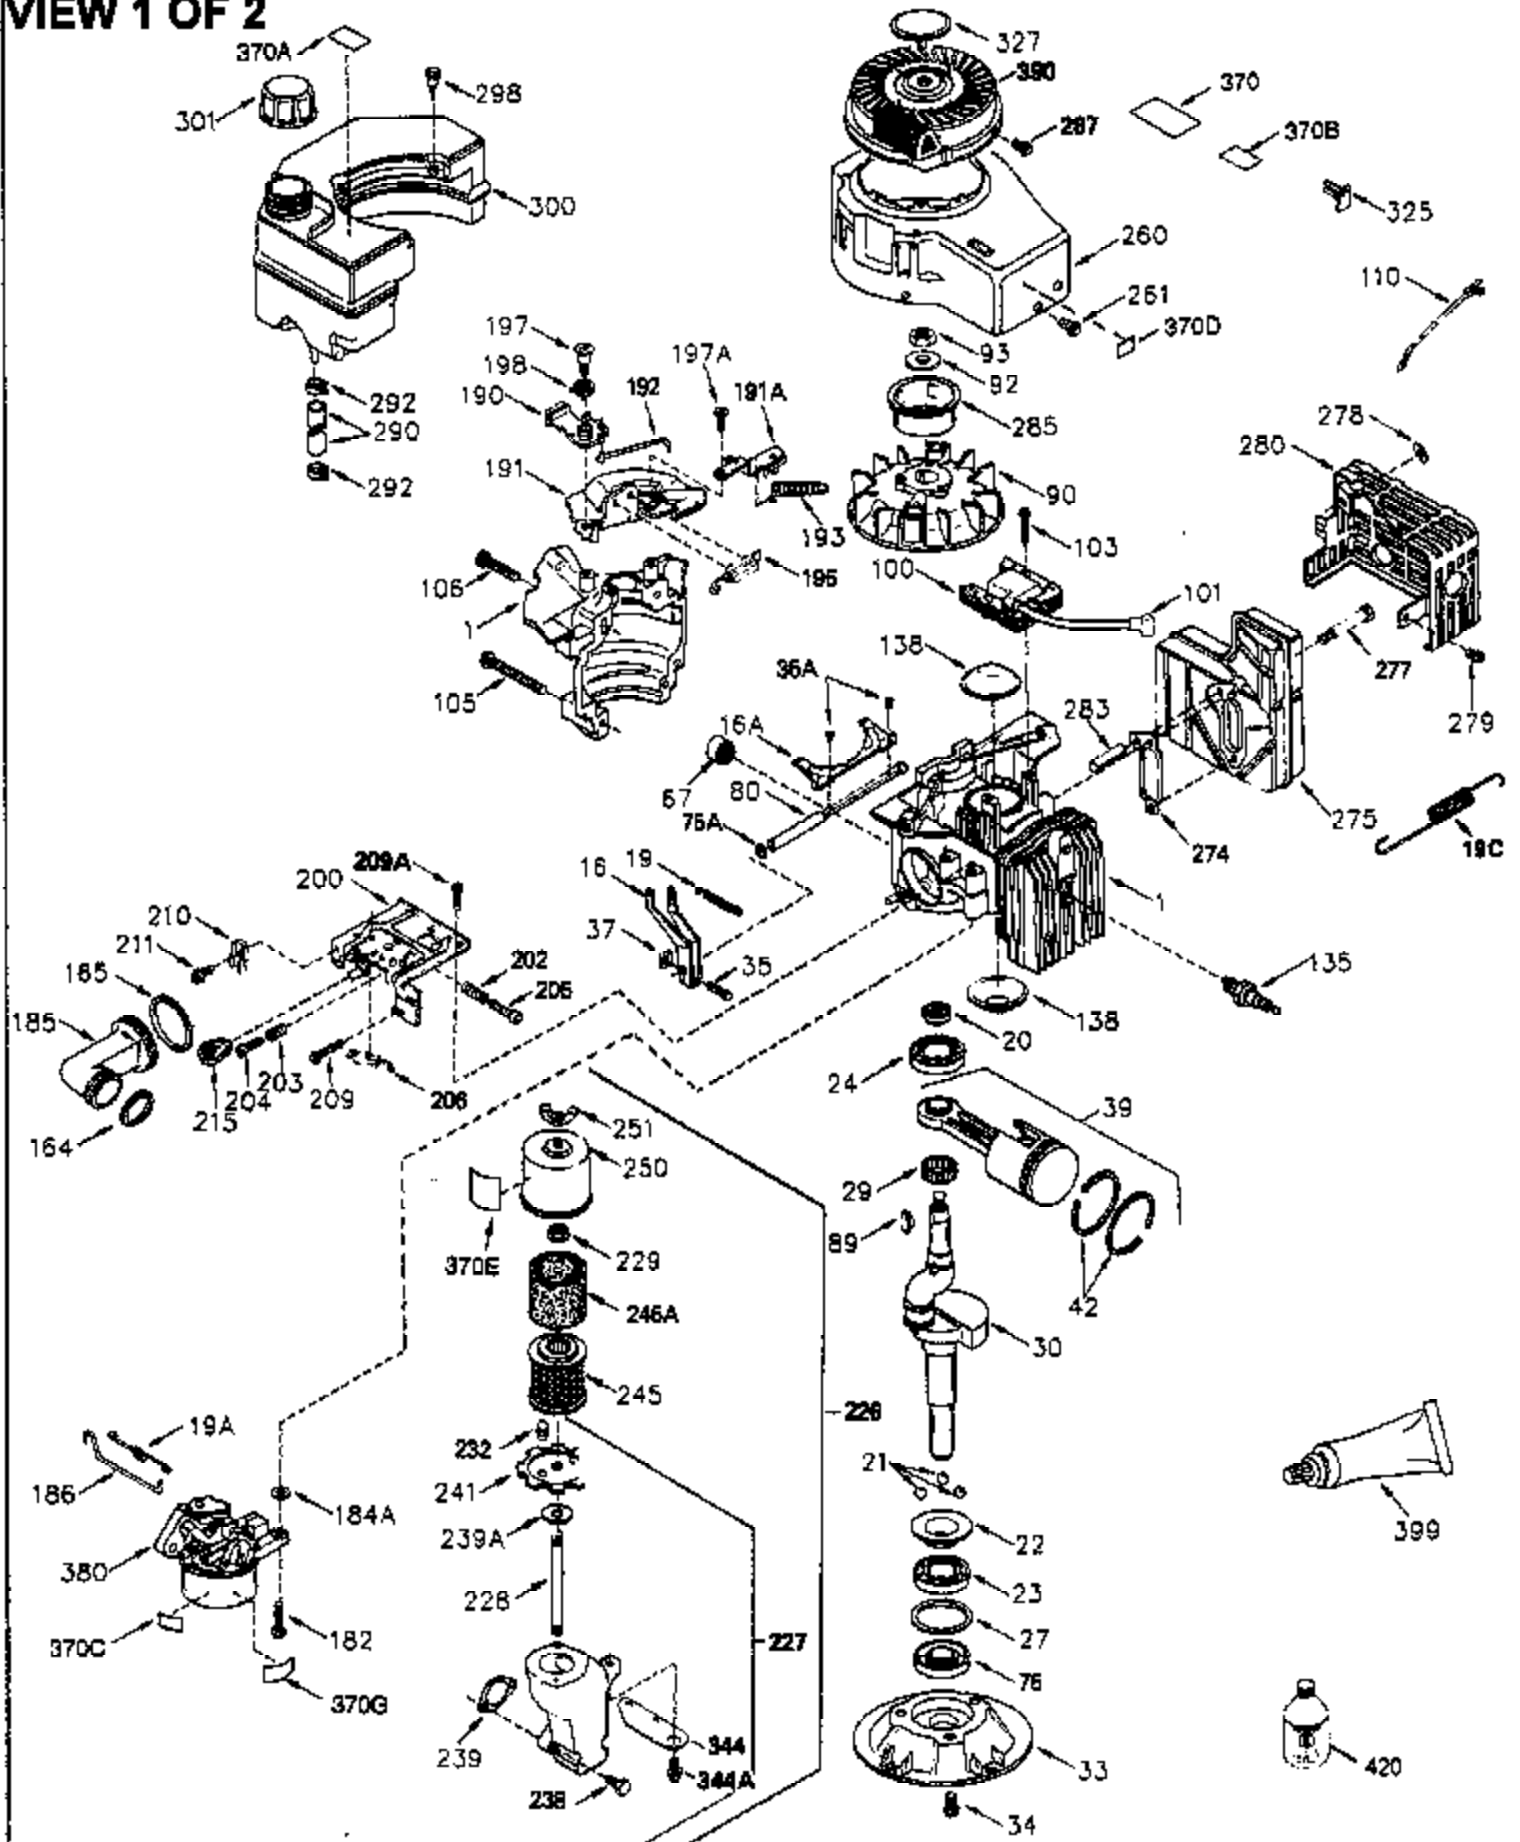

ILLUSTRATION SHOWS TYPICAL PARTS ONLY. ORDER BY PART NUMBER. PARTS NOT LISTED ARE SUPPLIED BY OEM.

VIEW 1 OF 2

Ref #	Part Number	Qty	Description
	1 250288		Cylinder (Incl. 67A, 75, 105, 106 & 1 38)
16A	490304		Governor Lever
16	490306		Governor Lever
19	490308		Extension Spring
19A	490307		Throttle Link Spring
20	510340		Oil Seal
21	570673		Ball Bearing
22	510338		Slide Ring
23	530158		Ball Bearing
24	530161		Ball Bearing
27	530159		Bearing Retainer
29	530164		Bearing Strip (31 needles) (.495" lon g)
30	290598A		Crankshaft (Incl. 29)
33	330179		Adapter Plate
34	792067		Screw, 5/16-18 x 1"
35A	650961		Screw, 4-40 x 1/4"
35	29826		Screw, 10-32 x 3/4"
37	29216		Lock Nut, 10-32
39	310277B		Piston & Rod Ass'y. (Incl. 29 & 42)
42	310278		Ring Set
67A	430234		Fuel Filter (Screen) (Optional)
67	430233		Fuel Filter (Screen w/brass collar)
75	510339		Oil Seal (P.T.O. end)
75A	510337		Oil Seal
80	490305		Governor Shaft
89	611107		Flywheel Key
90	611109		Flywheel (Counterbalance)
92	650815		Belleville Washer
93	650816		Flywheel Nut
100	34443A		Solid State Ignition
101	610118		Spark Plug Cover
103	650814		Screw, Torx T-15, 10-24 x 1"
105	650892		Screw, 5/16-18 x 2-3/16"
106	650891		Screw, 5/16-18 x 1-5/8"
110	611110		Ground Wire
135	35395		Spark Plug (RJ19LM)
138	570683		Port Cover
164	510341		"O" Ring
165	510342		"O" Ring
182	792067		Screw, 5/16-18 x 1"
184A	27110		Washer
185	570674		Intake Pipe & Reed Ass'y. (Incl. 164 & 165)
186	490309		Governor Link
190	570688		Brake Lever
191	570677		S.E. Brake Bracket (w/cable clamp)
191A	570678A		Brake Control Lever
192	490312		Brake Control Link
193	490311		Brake Spring
195	610973		Terminal
197	650896		Screw, 1/4-20 x 13/16"
197A	650897		Screw, 1/4-20 x 13/32"
198	490313		Brake Control Lever Spring
200	570675A		Control Bracket (Incl.202,203,204,205 ,206)
202	32924		Compression Spring
203	31342		Compression Spring
204	650549		Screw, 5-40 x 7/16"
205	650606		Screw, 10-32 x 1-1/8"
209	650735		Screw, 10-24 x 3/8"