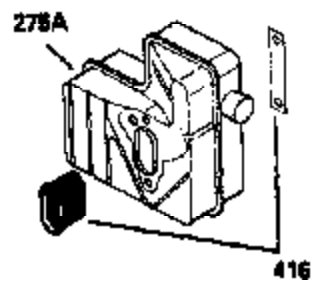

ILLUSTRATION SHOWS TYPICAL PARTS ONLY. ORDER BY PART NUMBER. PARTS NOT LISTED ARE SUPPLIED BY OEM.

VIEW 2 OF 2

Ref #	Part Number	Qty	Description
67A	430234		Fuel Filter (Screen) (Optional)
200	570675A		Control Bracket (Incl.202,203,204,205 ,206)
202	32924		Compression Spring
205	650606		Screw, 10-32 x 1-1/8"
209	650735		Screw, 10-24 x 3/8"
230	510344		"O" Ring
231	450245		Measuring Cup
240	450242		Air Cleaner Body
245A	450243		Air Cleaner Filter
245C	450247		Air Cleaner Filter
245	450244		Air Cleaner Filter
250A	450246		Air Cleaner Cover
287	650926		Screw, 8-32 x 21/64"
290	29774		Fuel Line
292	26460		Fuel Line Clamp
296	34279B		Fuel Filter
370E	36260		Primer Decal
370H	35977		Caution Decal
390	590686		Rewind Starter (Refer to Division 5, Section C, page 36 or Fiche 25, Grid G-3 for breakdown)
416	390309		Spark Arrestor Kit (Can be used on an y model)